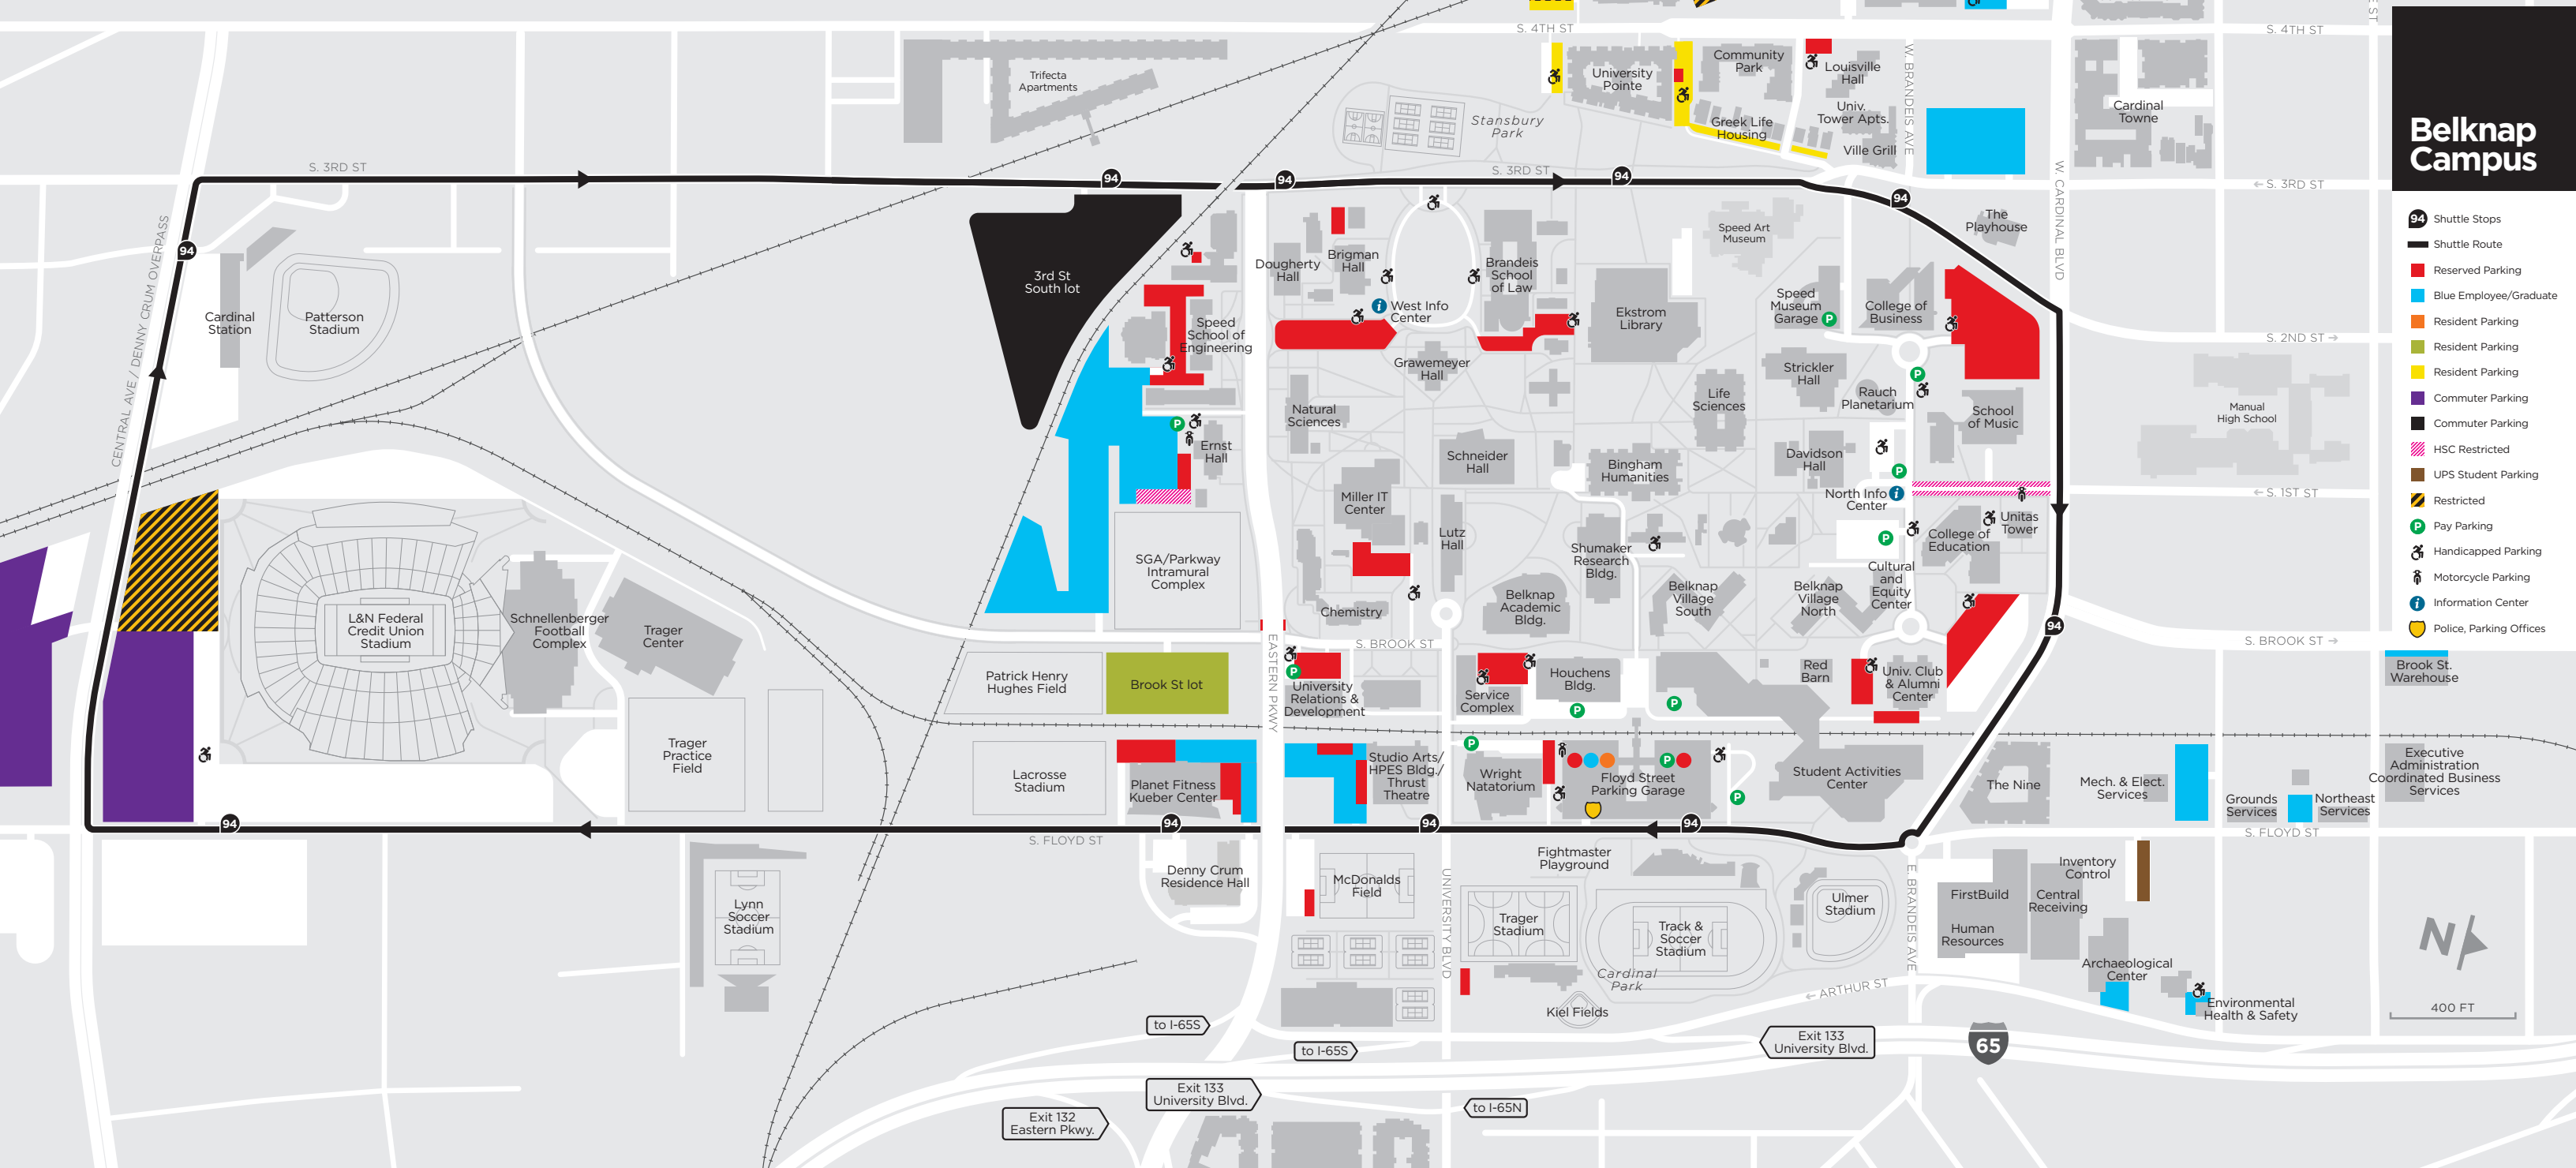

# Health Sciences Center

- 96 Shuttle Stops
- Shuttle Route
- Reserved Parking
- Blue Parking
- 620 HSC Garage
- Chestnut St. Garage
- Belknap Restricted
- Keeney House
- Pay Parking
- Handicapped Parking
- Motorcycle Parking
- Police, Parking Offices

# Parking

## Belknap and Health Sciences Center Campuses

# Belknap Campus

- 94 Shuttle Stops
- Shuttle Route
- Reserved Parking
- Blue Employee/Graduate
- Resident Parking
- Resident Parking
- Resident Parking
- Commuter Parking
- Commuter Parking
- HSC Restricted
- UPS Student Parking
- Restricted
- Pay Parking
- Handicapped Parking
- Motorcycle Parking
- Information Center
- Police, Parking Offices