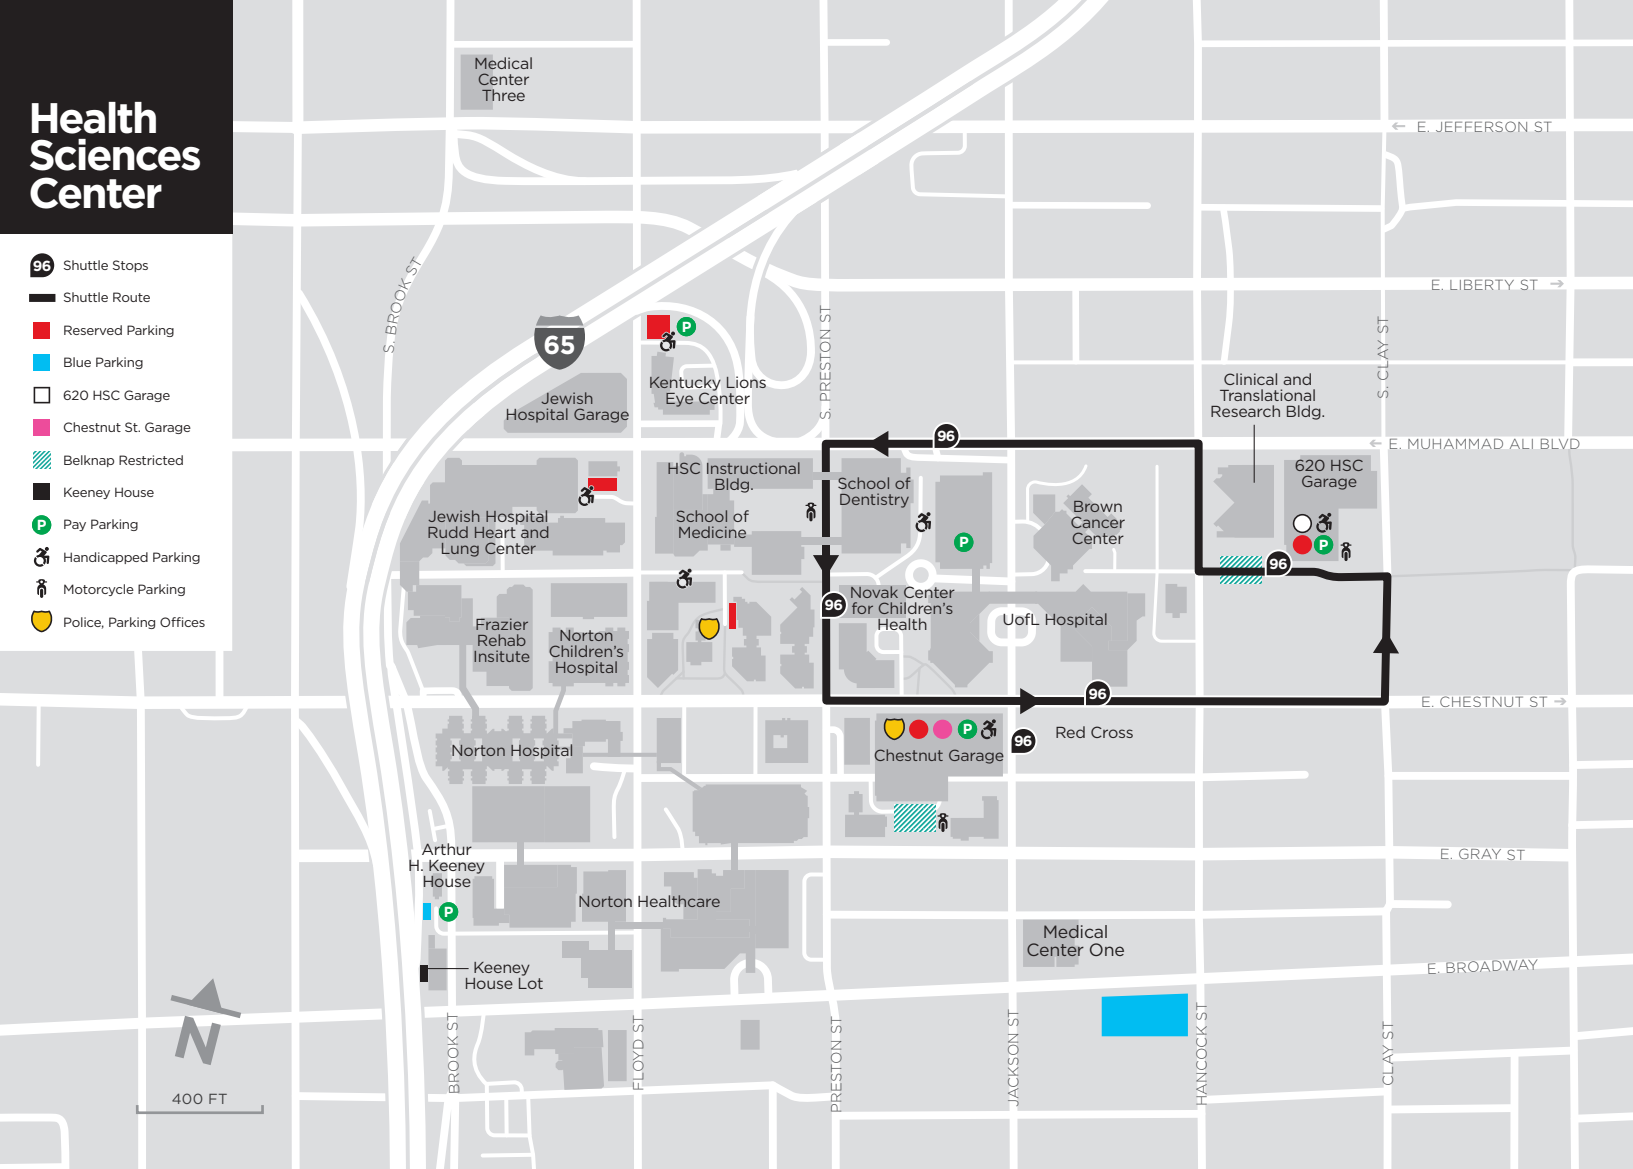

# Health Sciences Center

- 96 Shuttle Stops
- Shuttle Route
- Reserved Parking
- Blue Parking
- 620 HSC Garage
- Chestnut St. Garage
- Belknap Restricted
- Keeney House
- Pay Parking
- Handicapped Parking
- Motorcycle Parking
- Police, Parking Offices

# Parking

## Belknap and Health Sciences Center Campuses

# Belknap Campus

- 94 Shuttle Stops
- Shuttle Route
- Reserved Parking
- Blue Employee/Graduate
- Resident Parking
- Resident Parking
- Resident Parking
- Commuter Parking
- Commuter Parking
- HSC Restricted
- UPS Student Parking
- Restricted
- Pay Parking
- Handicapped Parking
- Motorcycle Parking
- Information Center
- Police, Parking Offices