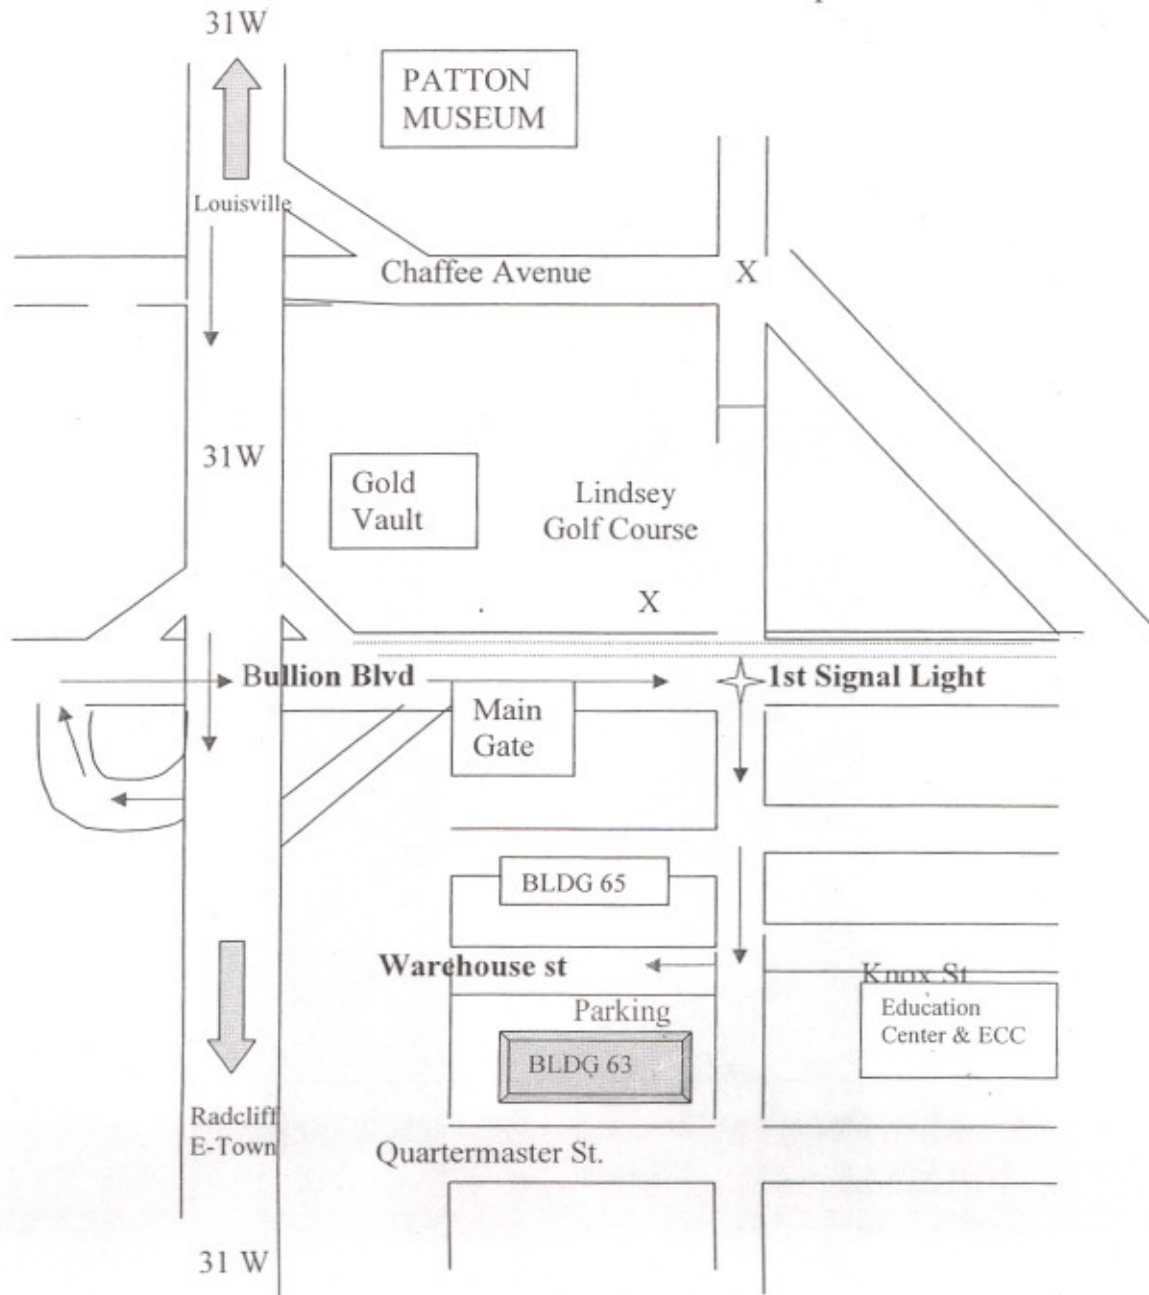

Directions to UofL Fort Knox Campus

Directions to Fort Knox

From I-65 take Gene Snyder west to 31-W Fort Knox exit. Follow 31-w south to **East Bullion Blvd. Exit (2nd right)**, Circle to the right then over the pass to the main gate. You will be stopped and searched by the guards at the gate, You must have a **picture ID** so be prepared! After the gate continue to the first **1st traffic light**. Turn right on **Park St.** then **right on Warehouse St.** and left in the parking area. Our office is located on the second floor of **Bldg 63, room 301**. Classrooms are in **Bldg 65**, across the parking lot. Our local number is 942-8060