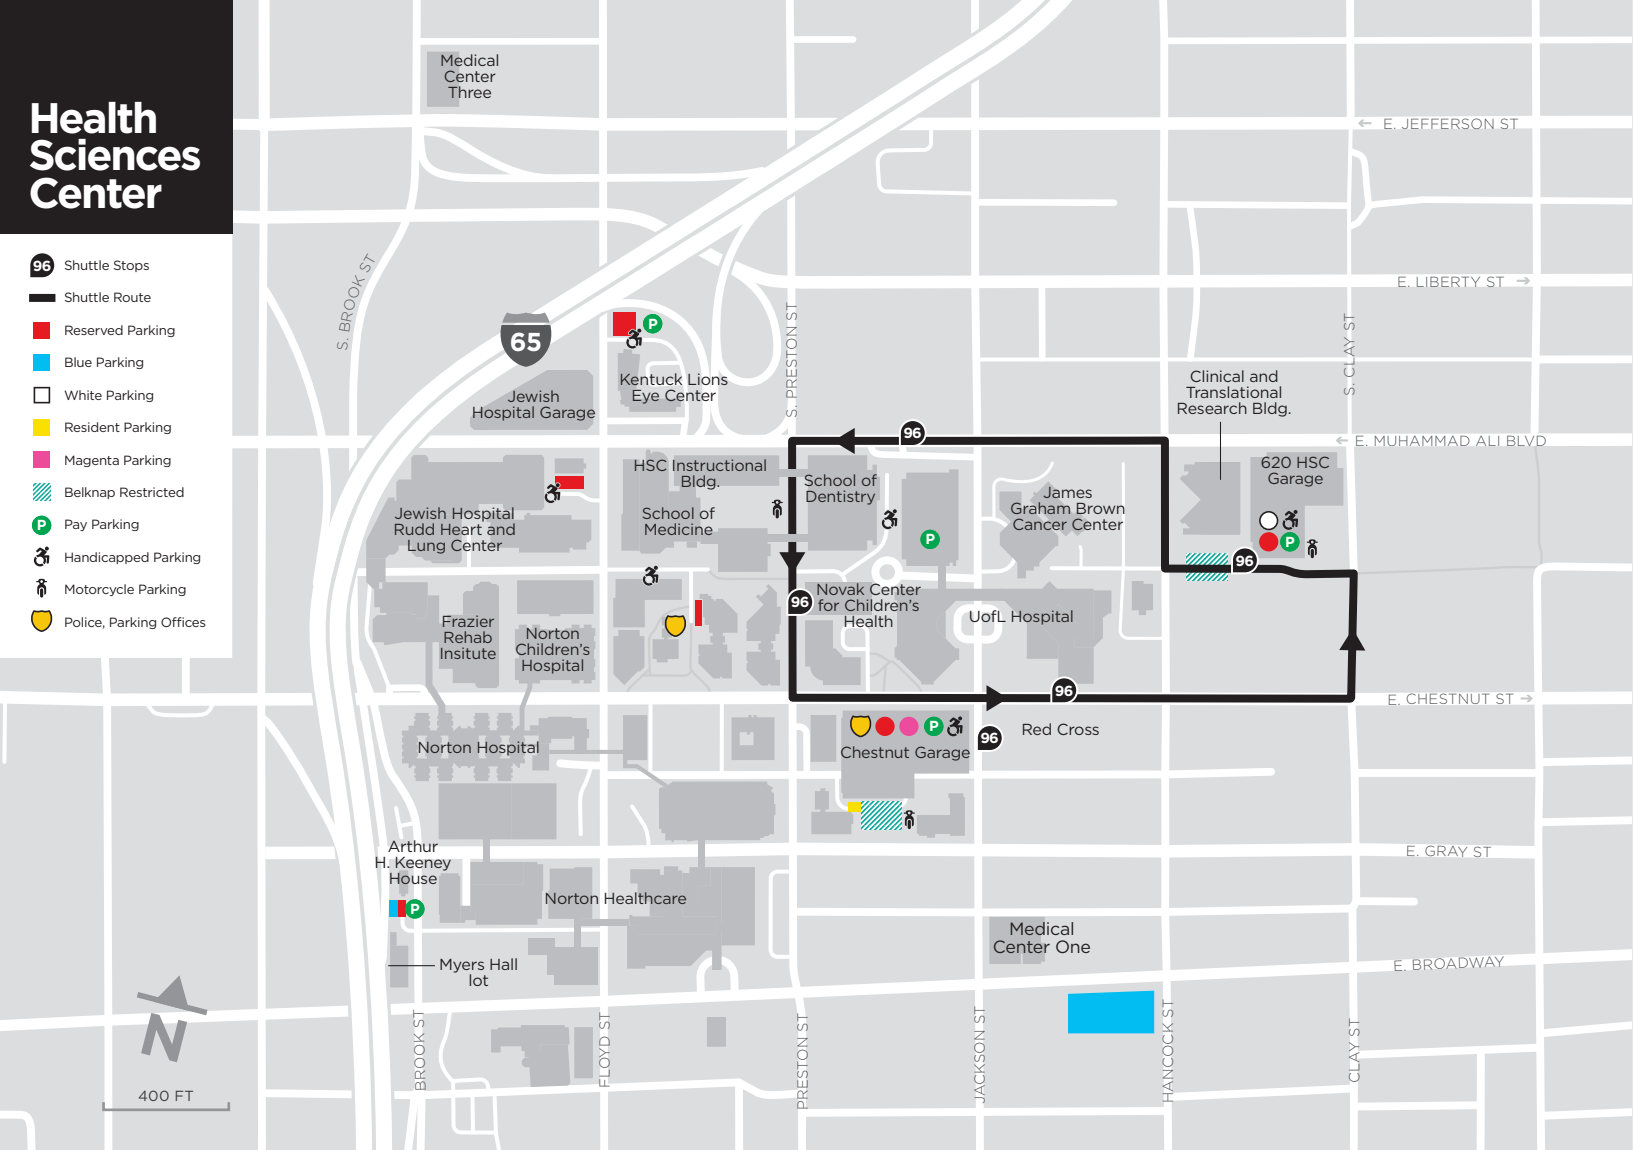

Health Sciences Center

- 96 Shuttle Stops
- Shuttle Route
- Reserved Parking
- Blue Parking
- White Parking
- Resident Parking
- Magenta Parking
- Belknap Restricted
- Pay Parking
- Handicapped Parking
- Motorcycle Parking
- Police, Parking Offices

Parking

Belknap and Health Sciences Center Campuses

Belknap Campus

- 94 Shuttle Stops
- Shuttle Route
- Reserved Parking
- Blue Parking
- Orange Parking
- Purple Parking
- Resident Parking
- HSC Restricted
- UPS Student Parking
- Restricted
- Pay Parking
- Handicapped Parking
- Motorcycle Parking
- Information Center
- Police, Parking Offices