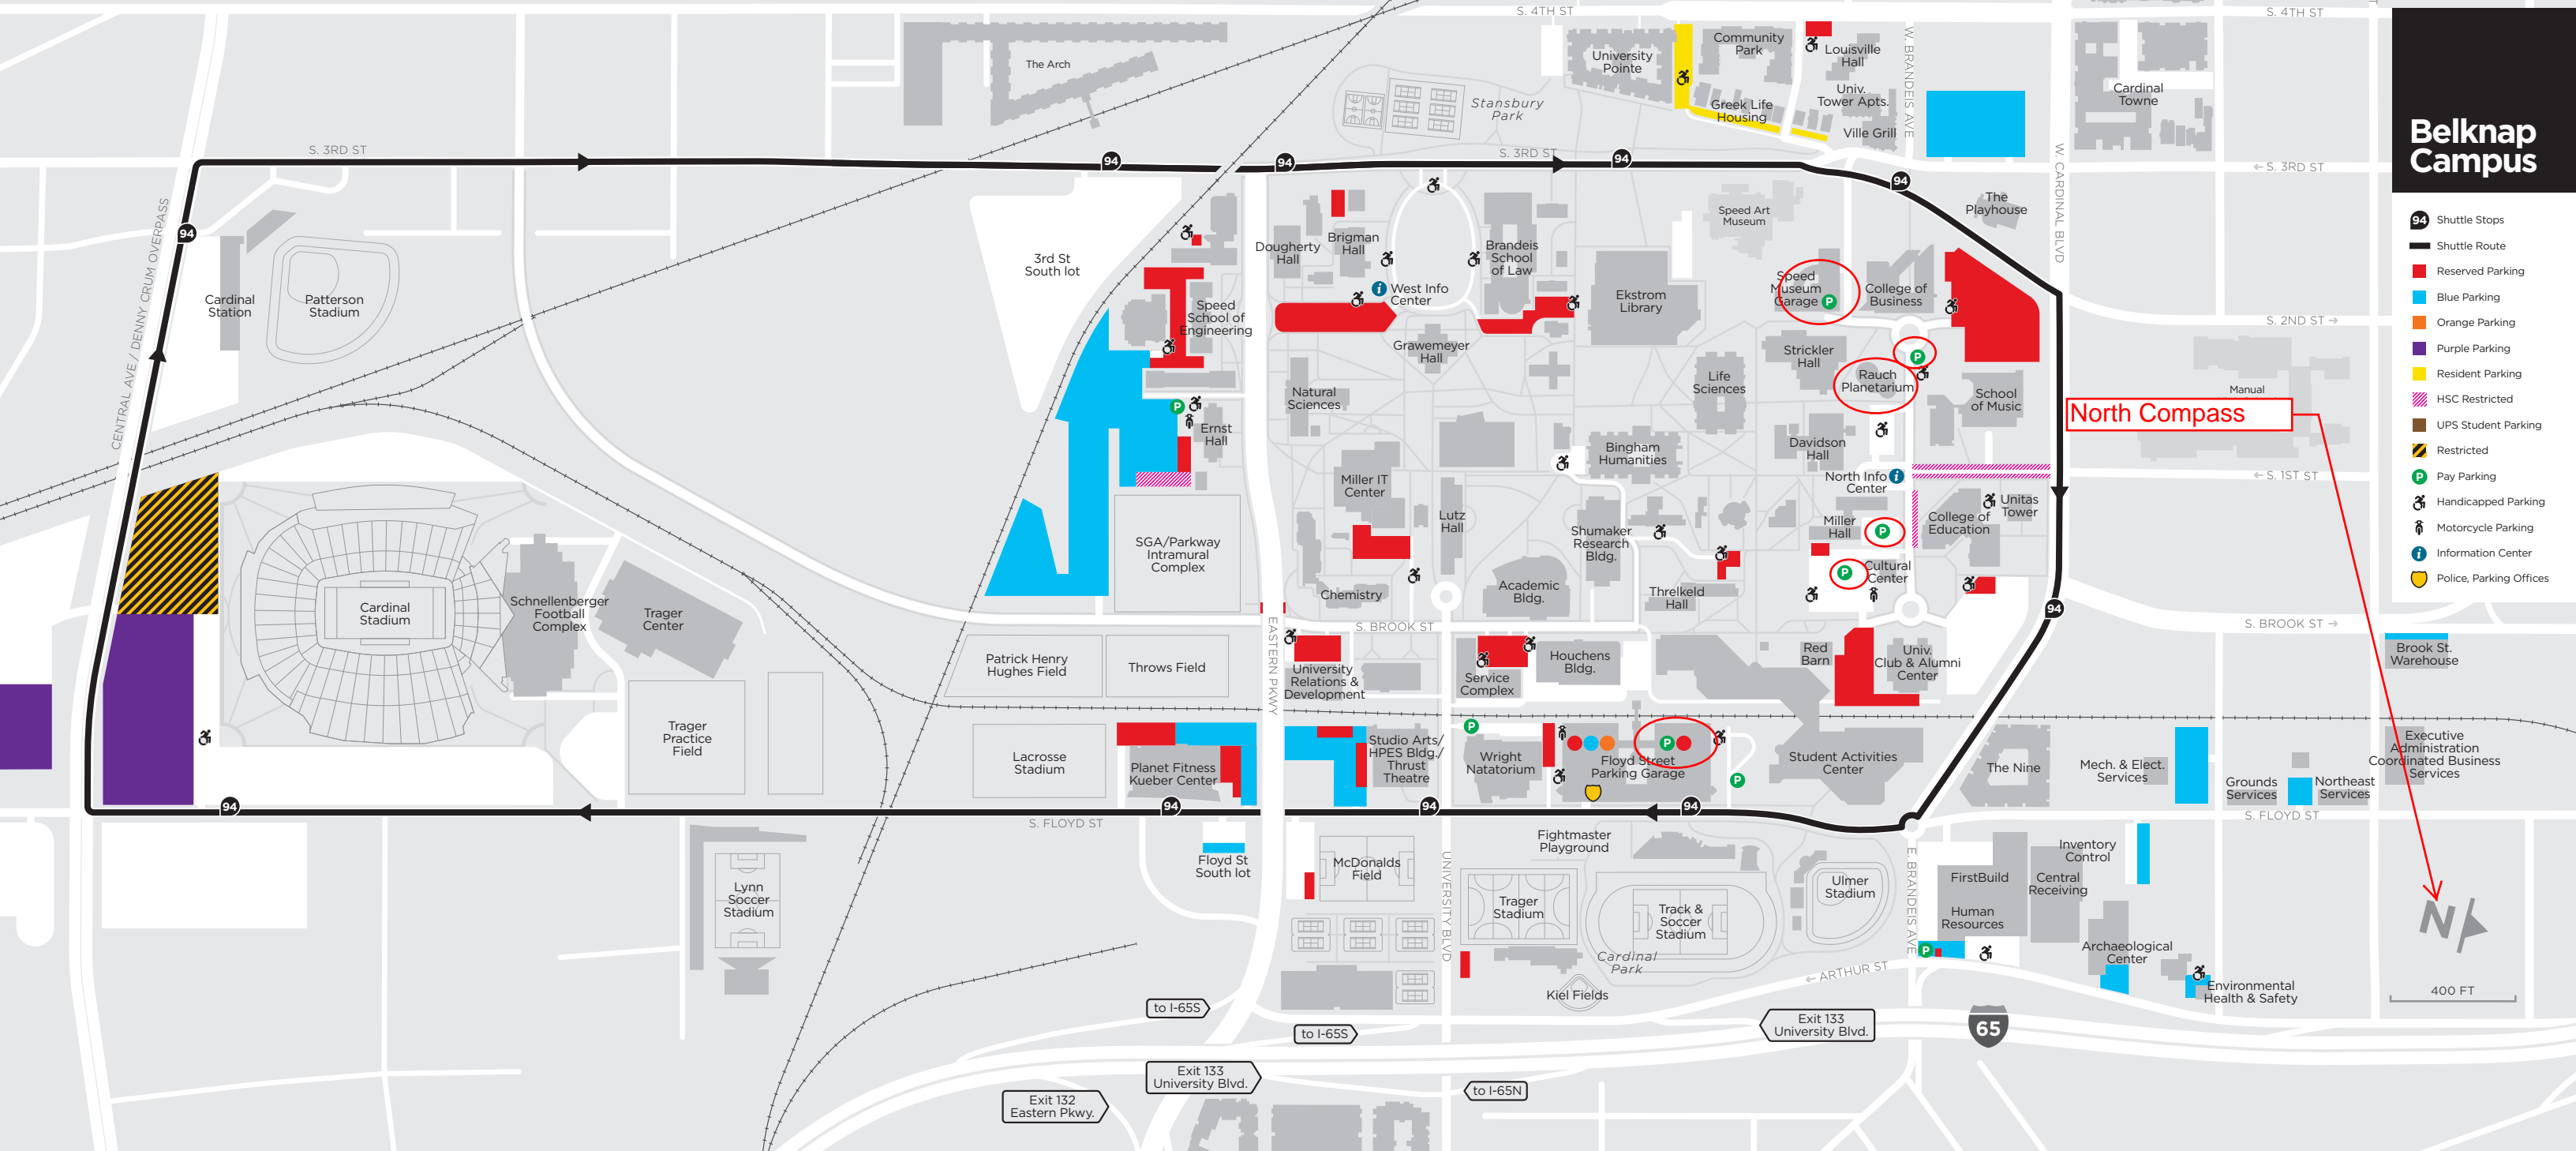

Health Sciences Center

- 96 Shuttle Stops
- Shuttle Route
- Reserved Parking
- Blue Parking
- White Parking
- Resident Parking
- Magenta Parking
- Belknap Restricted
- Pay Parking
- Handicapped Parking
- Motorcycle Parking
- Police, Parking Offices

Parking

Belknap and Health Sciences Center Campuses

Belknap Campus

- 94 Shuttle Stops
- Shuttle Route
- Reserved Parking
- Blue Parking
- Orange Parking
- Purple Parking
- Resident Parking
- HSC Restricted
- UPS Student Parking
- Restricted
- Pay Parking
- Handicapped Parking
- Motorcycle Parking
- Information Center
- Police, Parking Offices