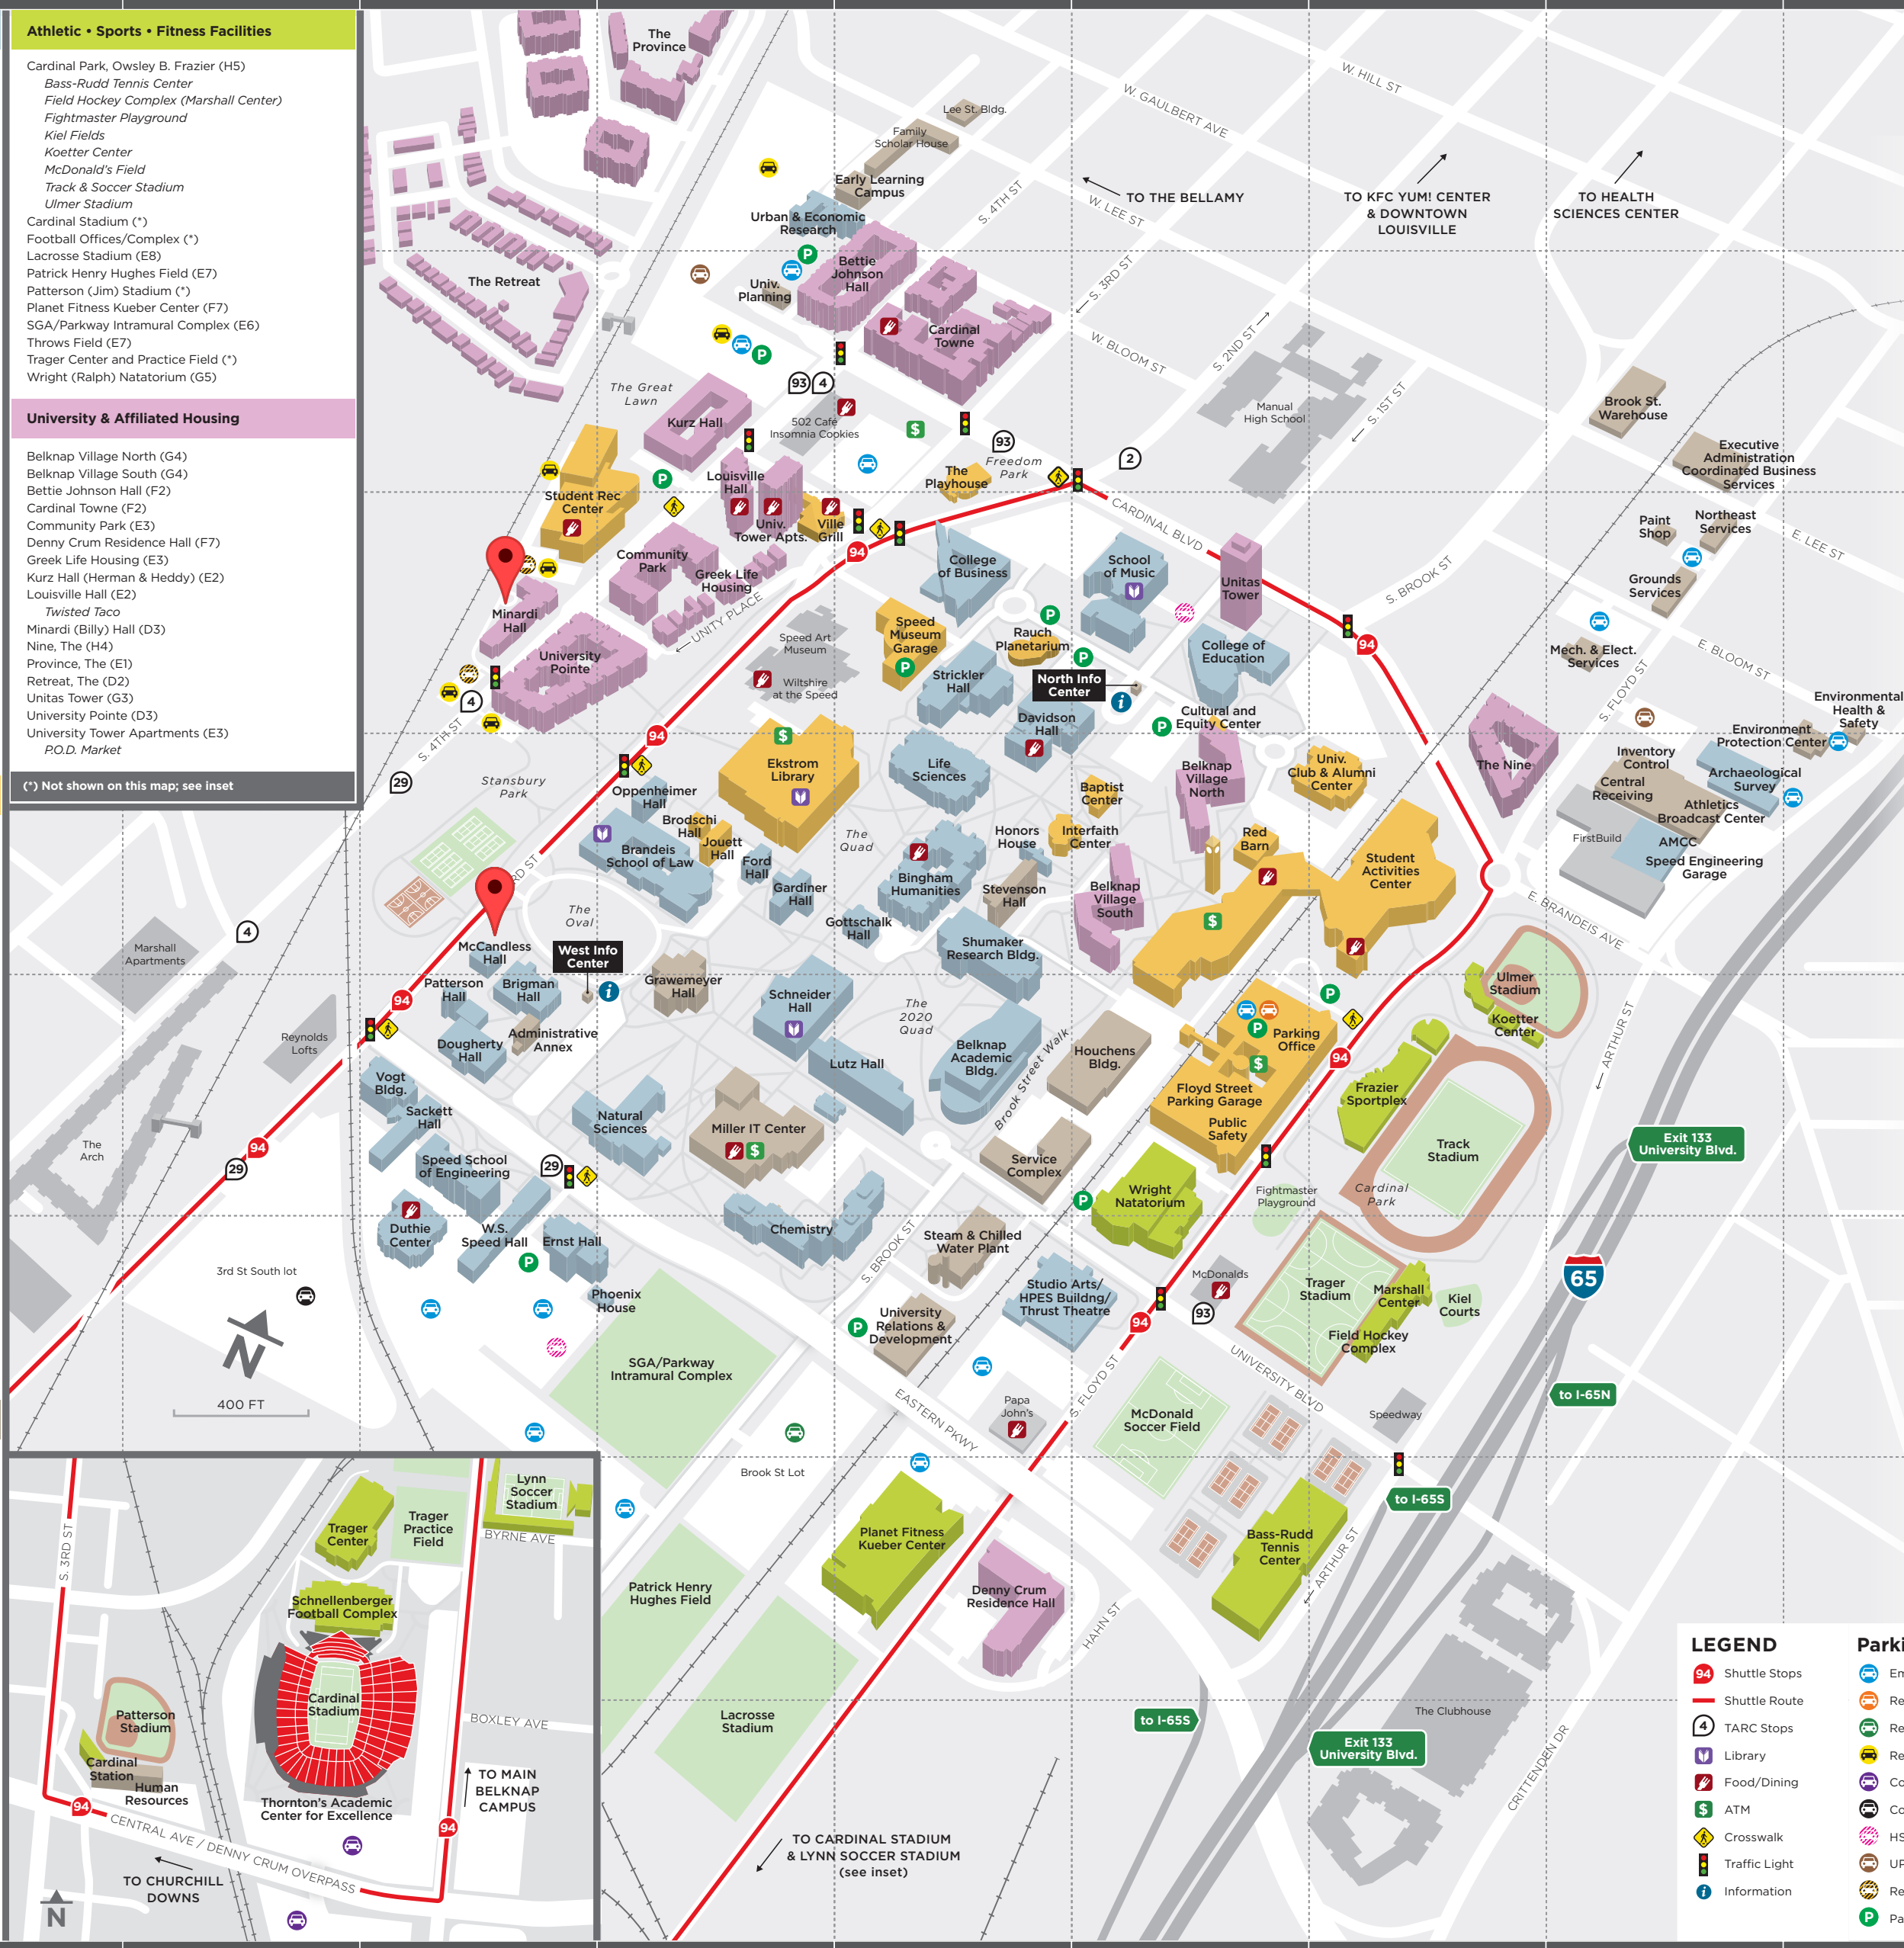

Belknap Campus Building Index

1. **Academic • Research**
2. Additive Manufacturing Competency Center (I4)
   - Archaeological Survey/Transportation Center (I4)
   - Belknap Academic Building (F5)
   - *P.O.D. Express*
   - Bingham Humanities Building (F4)
   - *Einstein Bros. Bagels*
   - Brandeis School of Law (Wilson Wyatt Hall) (E4)
   - Brigman Hall (D5)
   - Chemistry Building (E6)
   - College of Business (Harry S. Frazier Hall) (F3)
   - College of Education and Human Development (G3)
   - (Woodford R. and Harriett B. Porter Building)
   - Davidson Hall (F3)
   - *Subway*
   - *P.O.D. Express*
   - Dougherty Hall (D5)
   - Duthie Center (D6)
   - *Duthie Dash*
   - Ernst Hall (D6)
   - Ford Hall (E4)
   - Gardiner Hall/A&S (E4)
   - Gottschalk Hall (F4)
   - Life Sciences Building (E5)
   - Lutz Hall (F5)
   - McCandless Hall (D4)
   - Natural Sciences Building (E5)
   - Oppenheimer Hall (E4)
   - Overseers Honors House (F4)
   - Patterson Hall (D5)
   - Phoenix House (E6)
   - Sackett Hall (D5)
   - Schneider Hall (E5)
   - School of Music (G3)
   - Shumaker Research Building (F4)
   - Speed Engineering Garage (I4)
   - Speed School of Engineering, J.B. (D5)
   - Strickler Hall (F3)
   - Studio Arts/HPES Building/Thrust Theatre (F6)
   - Urban and Economic Research, Center for (E1)
   - Vogt (Henry) Building (D5)
   - W.S. Speed Hall (D6)

1. **Athletic • Sports • Fitness Facilities**
2. Cardinal Park, Owsley B. Frazier (H5)
   - *Bass-Rudd Tennis Center*
   - *Field Hockey Complex (Marshall Center)*
   - *Fightmaster Playground*
   - *Kiel Fields*
   - *Koetter Center*
   - *McDonald's Field*
   - *Track & Soccer Stadium*
   - *Ulmer Stadium*
   - Cardinal Stadium (*)
   - Football Offices/Complex (*)
   - Lacrosse Stadium (E8)
   - Patrick Henry Hughes Field (E7)
   - Patterson (Jim) Stadium (*)
   - Planet Fitness Kueber Center (F7)
   - SGA/Parkway Intramural Complex (E6)
   - Throws Field (E7)
   - Trager Center and Practice Field (*)
   - Wright (Ralph) Natatorium (G5)

1. **University & Affiliated Housing**
2. Belknap Village North (G4)
   - Belknap Village South (G4)
   - Bettie Johnson Hall (F2)
   - Cardinal Towne (F2)
   - Community Park (E3)
   - Denny Crum Residence Hall (F7)
   - Greek Life Housing (E3)
   - Kurz Hall (Herman & Heddy) (E2)
   - Louisville Hall (E2)
   - *Twisted Taco*
   - Minardi (Billy) Hall (D3)
   - Nine, The (H4)
   - Province, The (E1)
   - Retreat, The (D2)
   - Unitas Tower (G3)
   - University Pointe (D3)
   - University Tower Apartments (E3)
   - *P.O.D. Market*