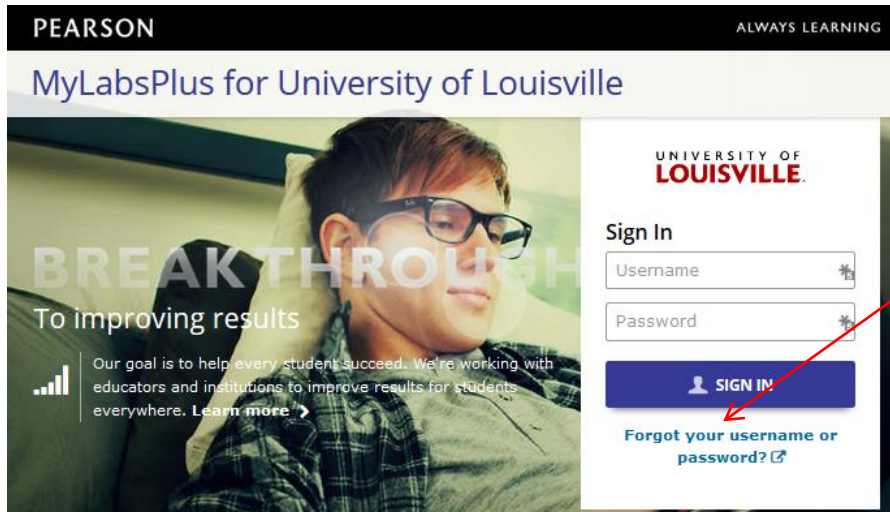

## Speed Algebra Proficiency Assessment: Accessing MyLabsPlus Portal

The MyLabsPlus Portal for the University of Louisville is at: <https://ulmlp-mlpui.openclass.com/>  
(Firefox or Chrome are the recommended browsers).

When you open the link you will see this screen:

Use this link to reset your password if you have forgotten your password or this is the first time you are accessing MLP.

Your username is your ULINK ID.