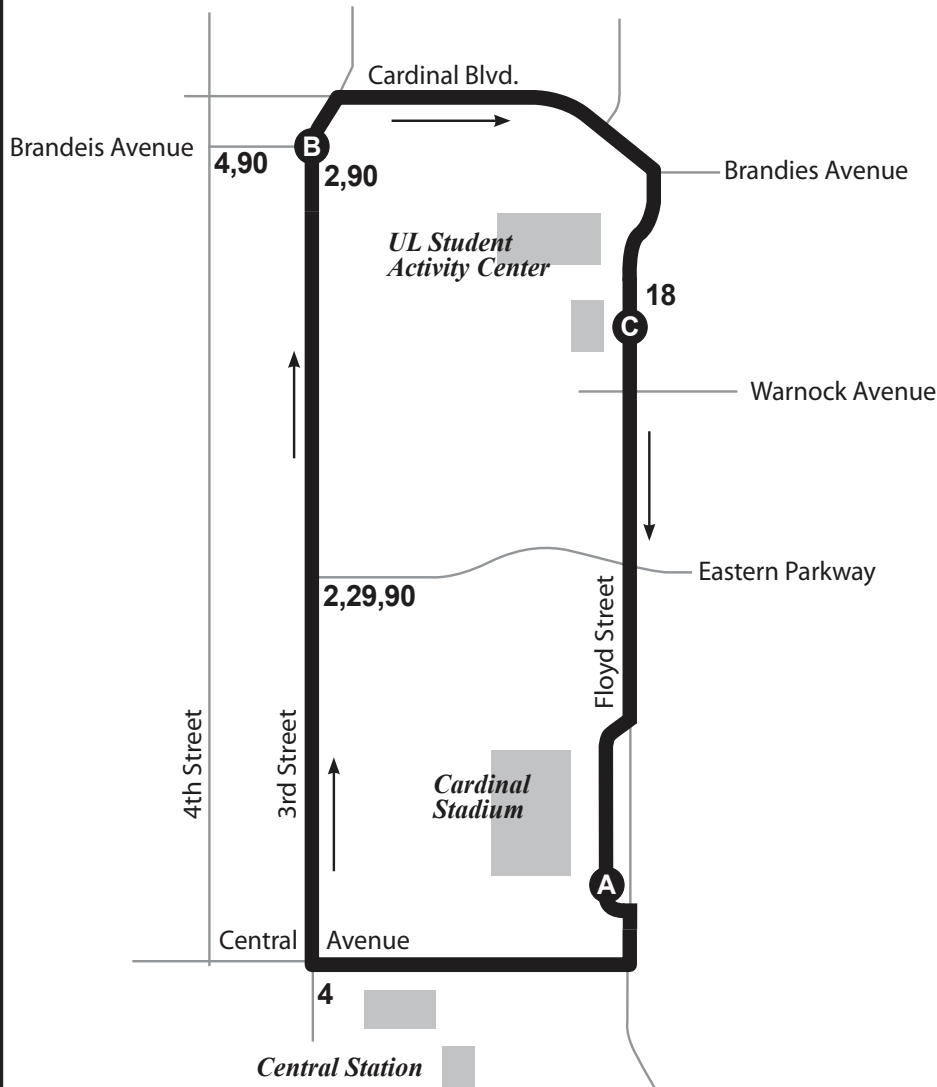

94 Cardinal Shuttle

Follow us on:

Please Note: **BOLD** times represent P.M. All buses are bike rack equipped and wheelchair accessible.

DOES NOT MAKE PASSENGER STOPS between Warnock Ave. stop and the main stop at Cardinal Stadium.

How to read this schedule

- Locate the timetable for the day and time of your travel.
- Determine your destination to the nearest intersection listed at the top of the timetable.
- Look down the timetable to the time you need to arrive.
- Determine the location where you will board the bus.
- Read left across the timetable to your boarding point to determine what time you will need to catch the bus in order to arrive at your destination on time.

Monday - Thursday Service

Begins at 6:40 a.m. at Cardinal Stadium and operates every five to ten minutes with the last trip leaving the SAC at 9:30 p.m.

Friday Service

Begins at 6:40 a.m. at Cardinal Stadium and operates approximately every six to seven minutes until 5:32 p.m., then every 20 minutes to 8:00 p.m.

- All trips are wheelchair accessible and bike rack-equipped.
- Regular TARC fares apply to all non-student passengers.
- Bus operates only when U of L is in full session.
- Reduced service during final exams.
- Freight trains sometimes disrupt the schedule of TARC buses on the U of L campus.
- Home football games can cause service to be re-routed.

Other routes serving UofL

The U of L campus is also served by the following TARC routes, which are fare free with a current Cardinal Card:

- Rt. #2 Second Street
- Rt. #4 Fourth Street
- Rt. #29 Eastern Parkway
- Rt. #93 UPS Shuttle

Consult those route schedules for additional information.

TARC Information

TARC Customer Service/
Route & Schedule info 502.585.1234
TTY 502.213.3240
Union Station
(Lost & Found & photo I.D. cards) 502.561.5157
E-mail info@ridetarc.org
TARC Web site www.ridetarc.org

Safe Place

Every TARC bus is a YMCA Safe Place. For information about the YMCA program, call 502.635.5233.