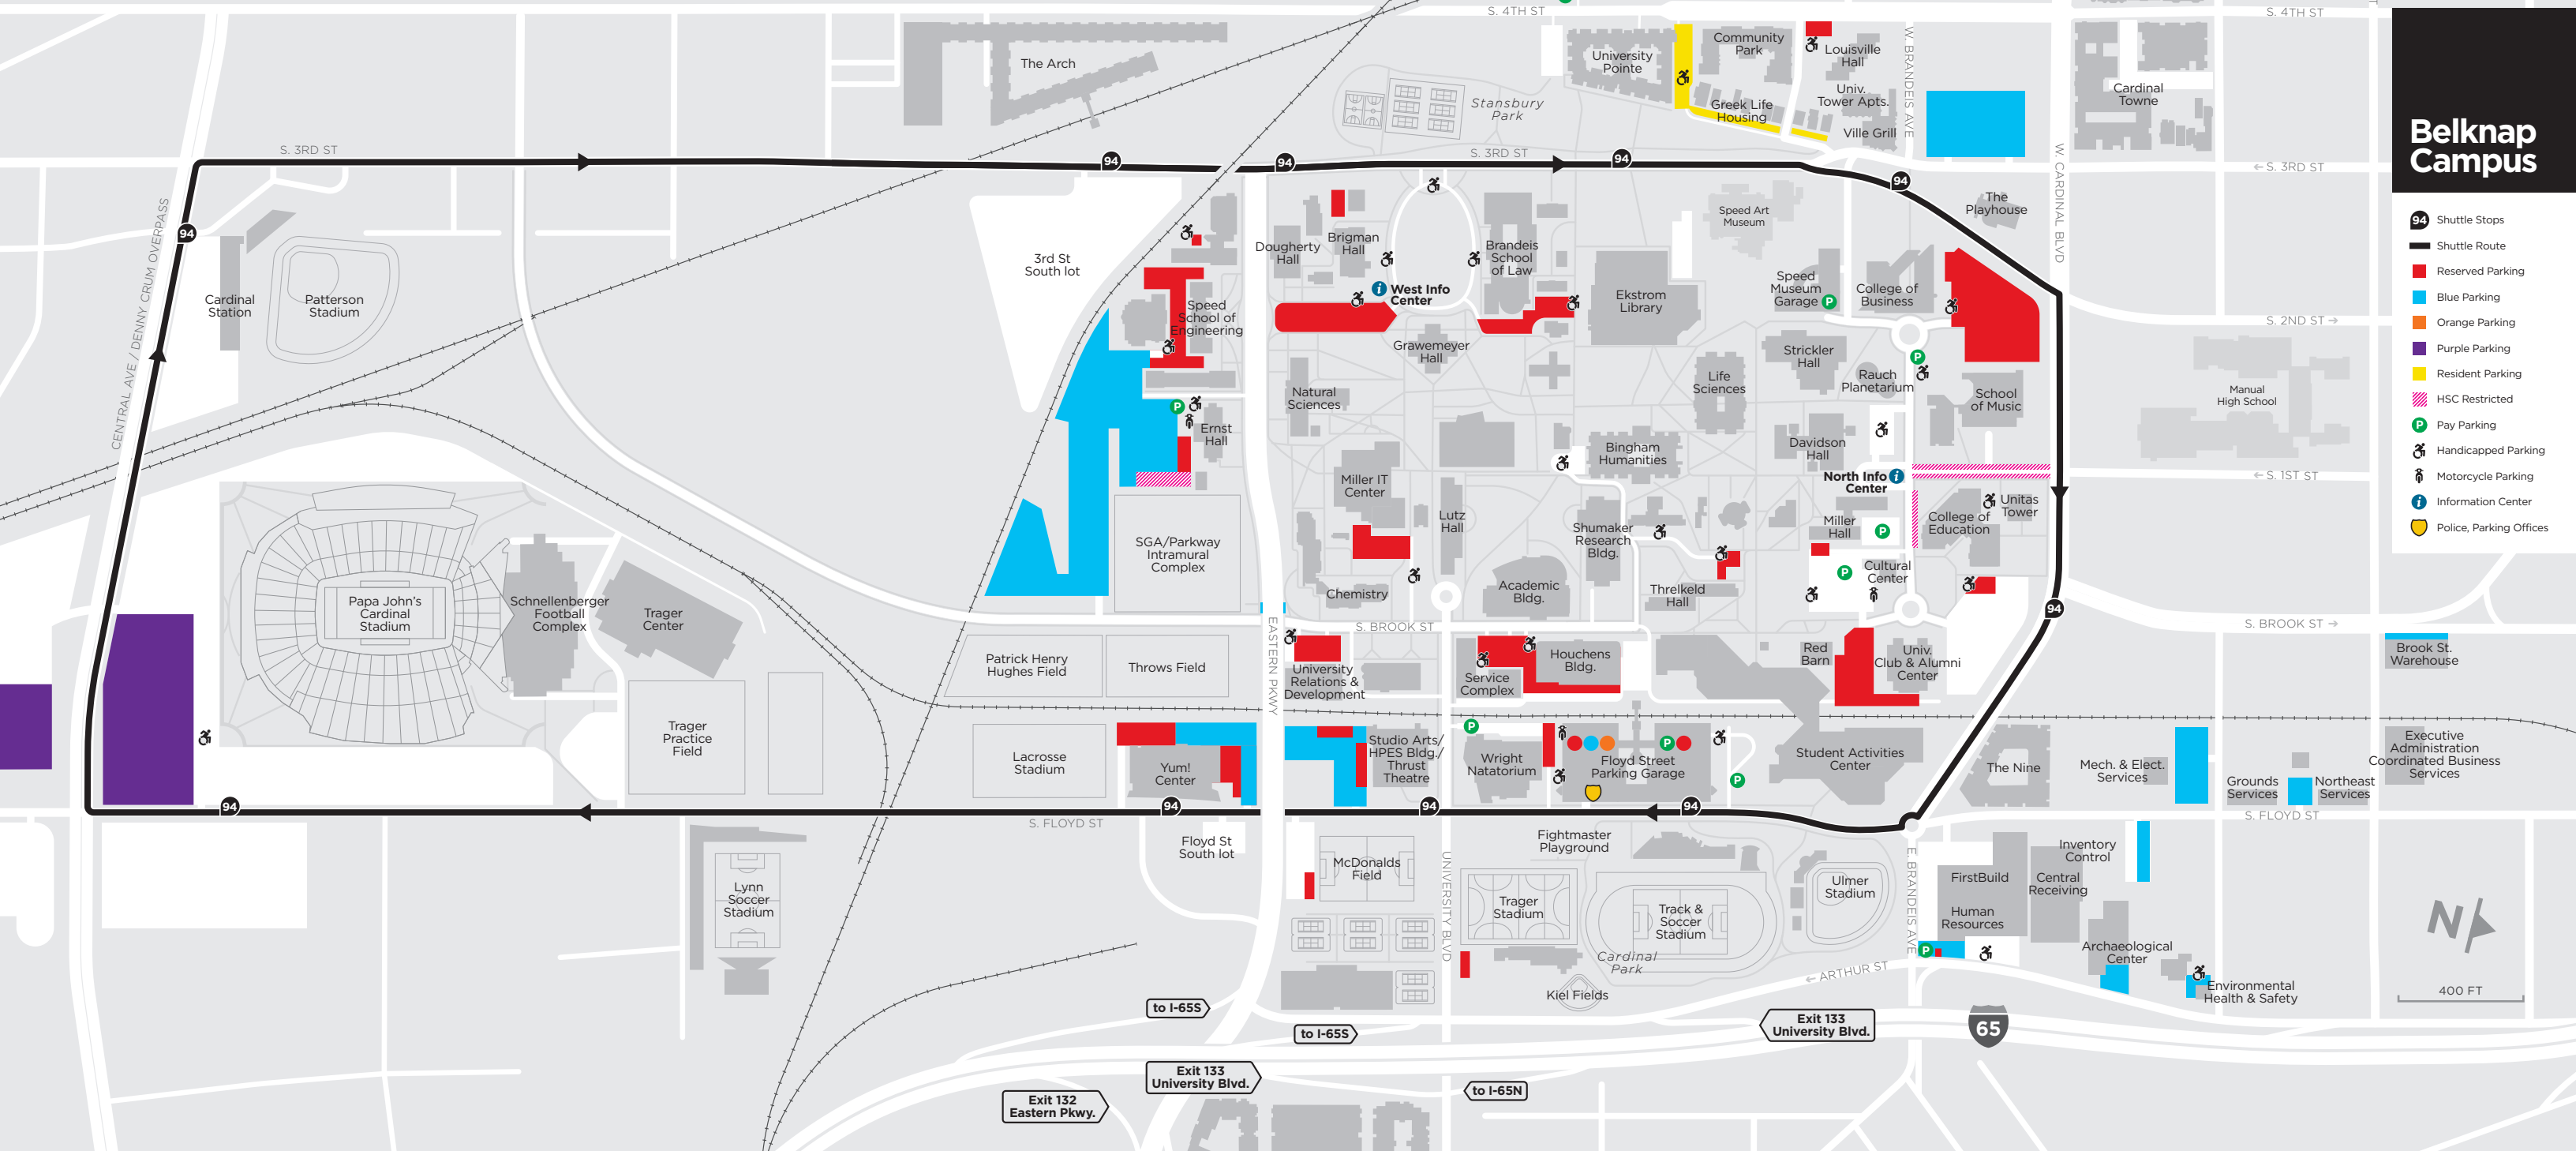

# Health Sciences Center

- 96 Shuttle Stops
- Shuttle Route
- Reserved Parking
- Blue Parking
- White Parking
- Resident Parking
- Magenta Parking
- Belknap Restricted
- Pay Parking
- Handicapped Parking
- Motorcycle Parking
- Police, Parking Offices

## Belknap and Health Sciences Center Campuses

# Belknap Campus

- 94 Shuttle Stops
- Shuttle Route
- Reserved Parking
- Blue Parking
- Orange Parking
- Purple Parking
- Resident Parking
- HSC Restricted
- Pay Parking
- Handicapped Parking
- Motorcycle Parking
- Information Center
- Police, Parking Offices