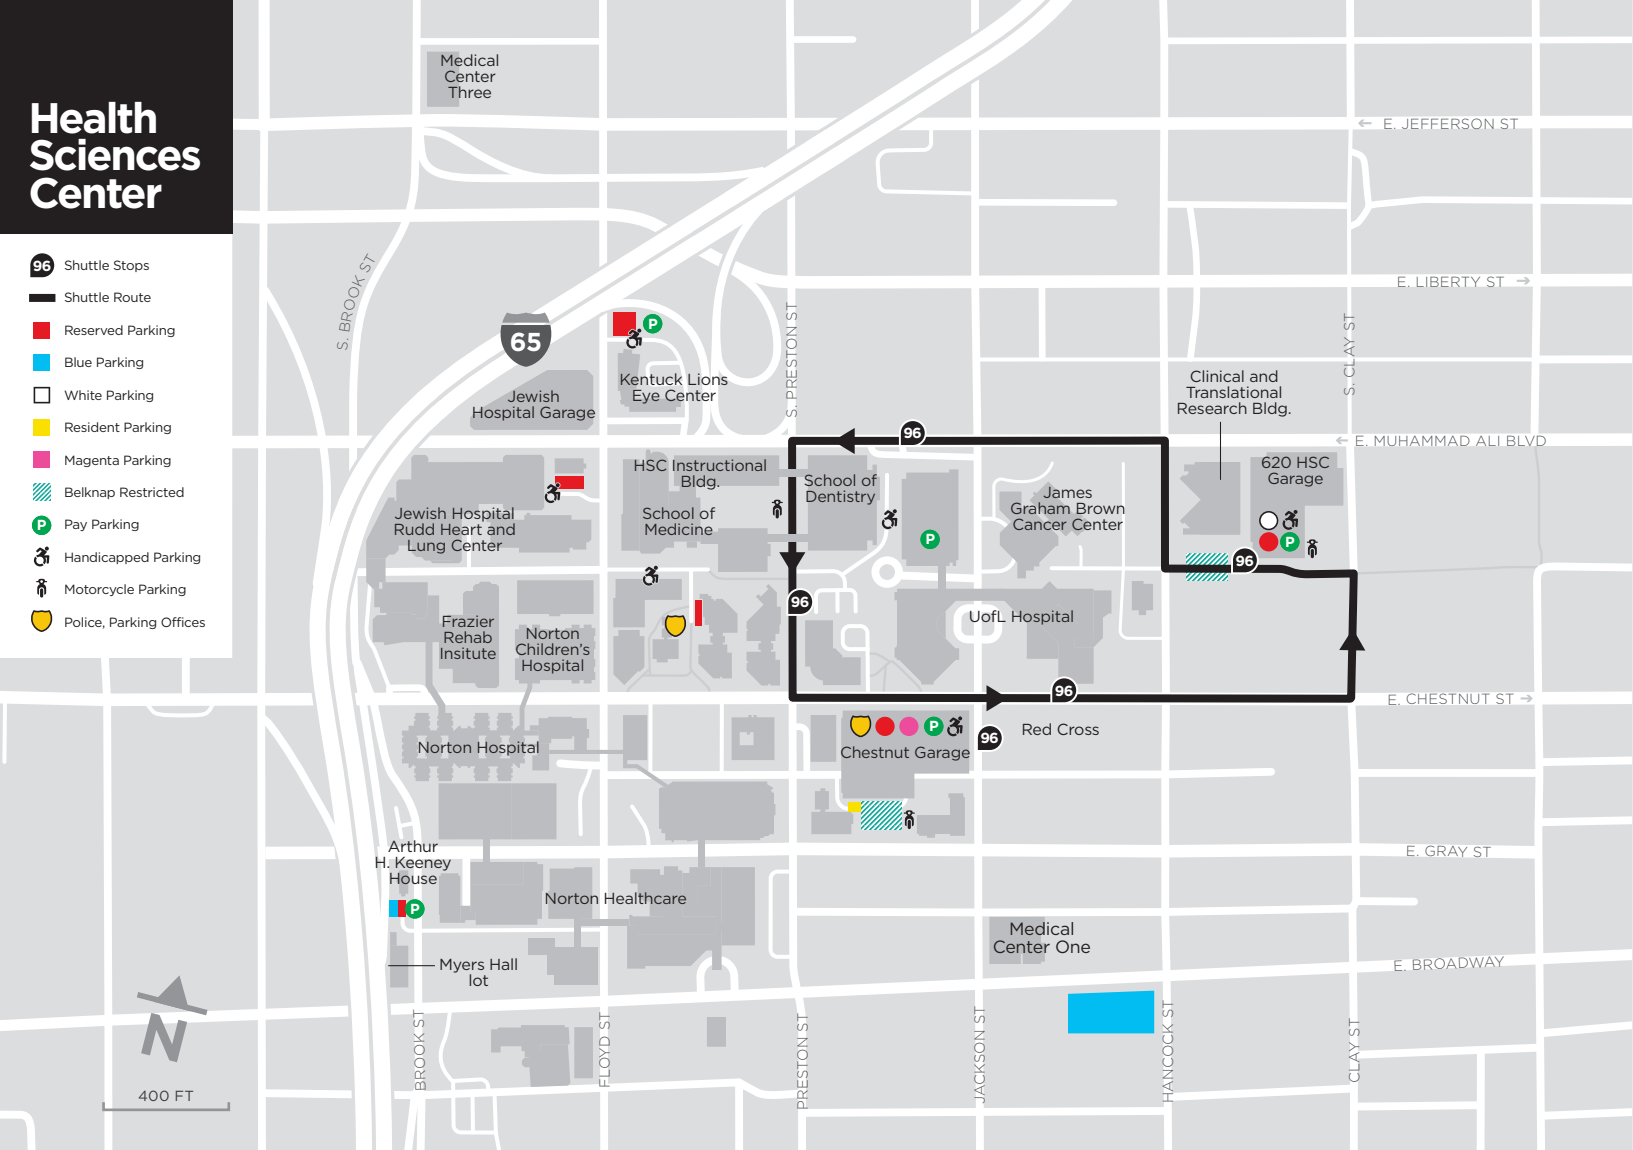

# Health Sciences Center

- 96 Shuttle Stops
- Shuttle Route
- Reserved Parking
- Blue Parking
- White Parking
- Resident Parking
- Magenta Parking
- Belknap Restricted
- Pay Parking
- Handicapped Parking
- Motorcycle Parking
- Police, Parking Offices

# Parking

## Belknap and Health Sciences Center Campuses

# Belknap Campus

- 94 Shuttle Stops
- Shuttle Route
- Reserved Parking
- Blue Parking
- Orange Parking
- Purple Parking
- Resident Parking
- HSC Restricted
- Pay Parking
- Handicapped Parking
- Motorcycle Parking
- Information Center
- Police, Parking Offices