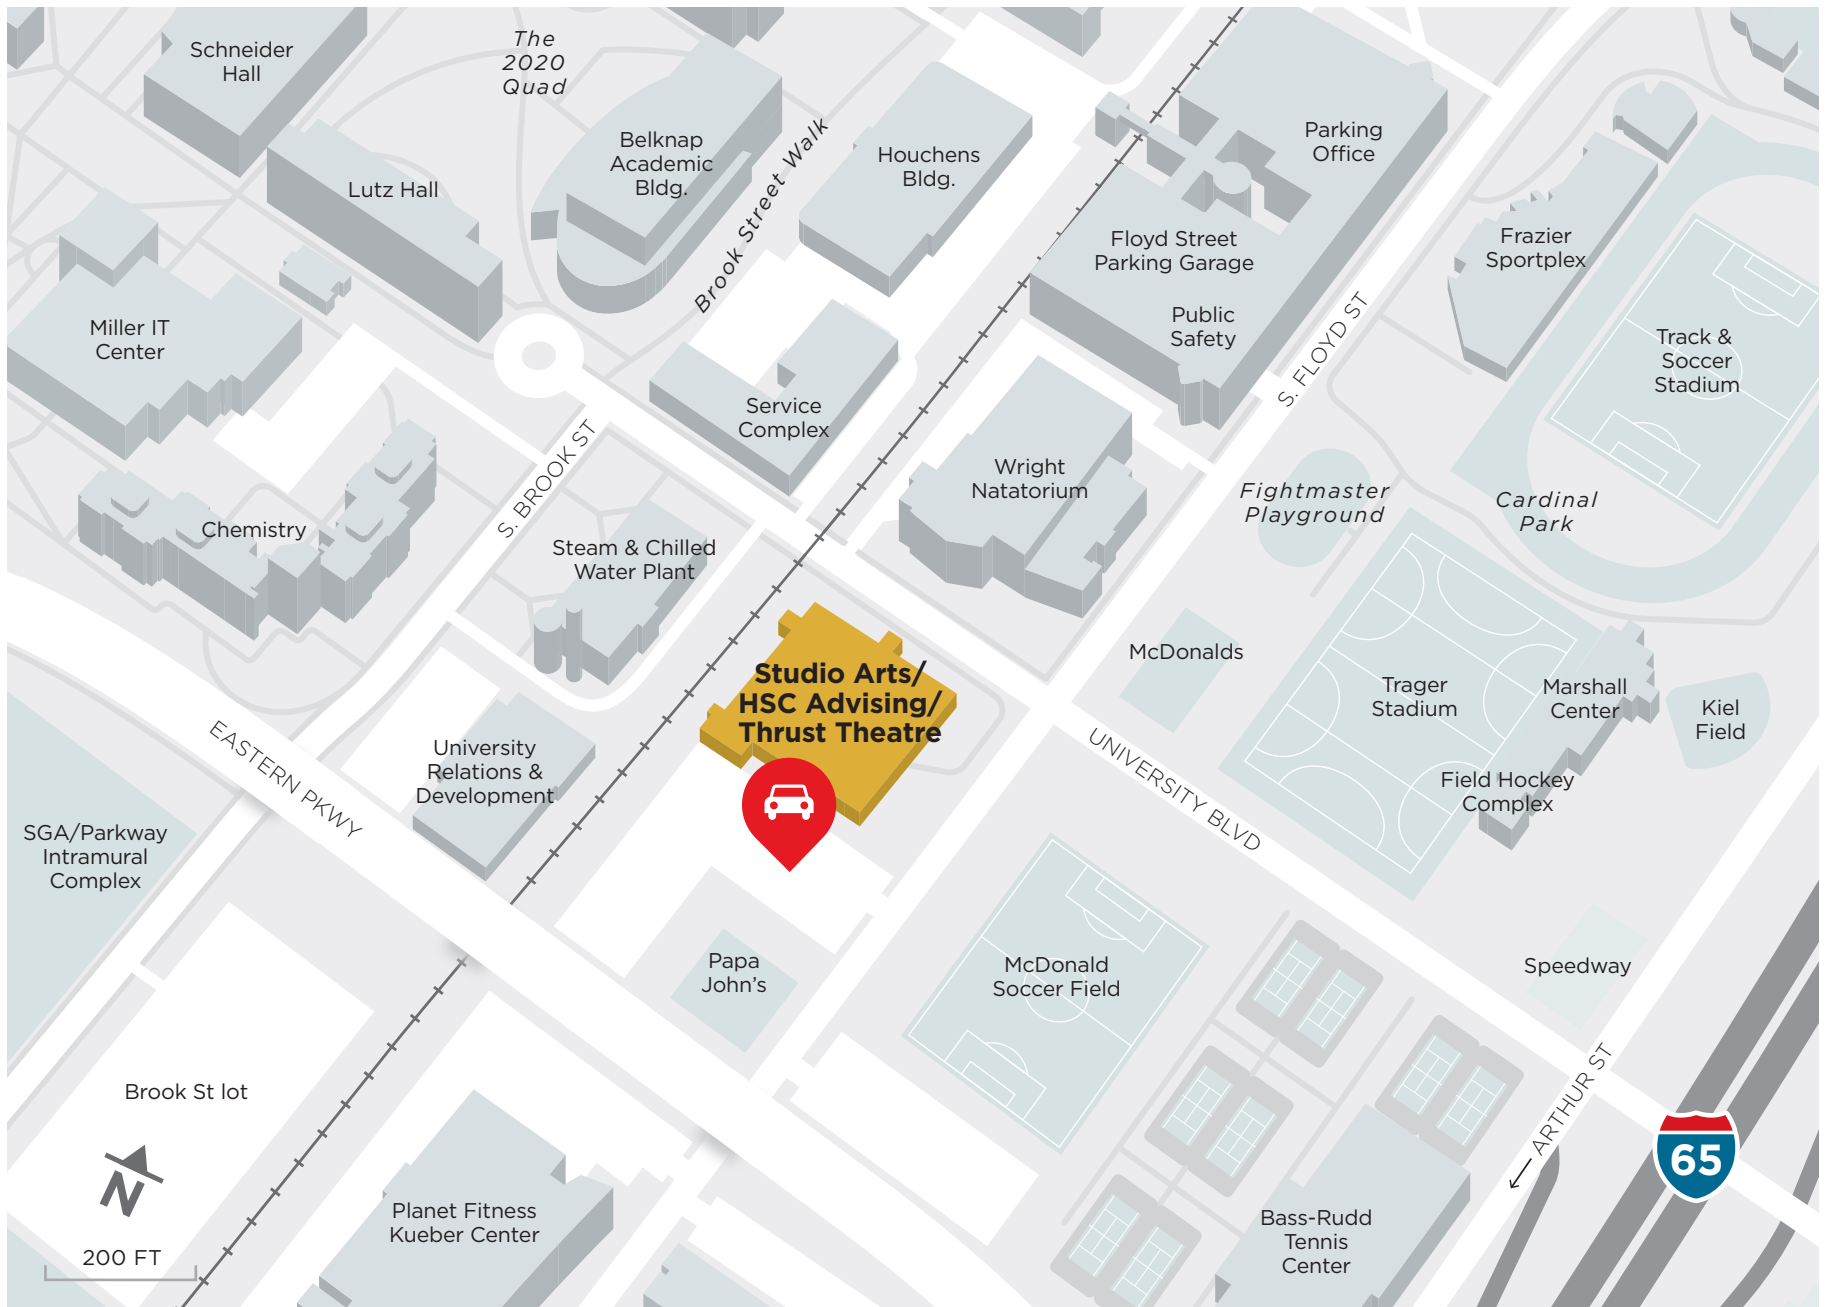

# Visitor/Guest Parking

## Thrust Theater

**PARKING LOCATION:** Employee parking lot adjacent to Thrust Theater after 7 p.m. on night of events or on weekends