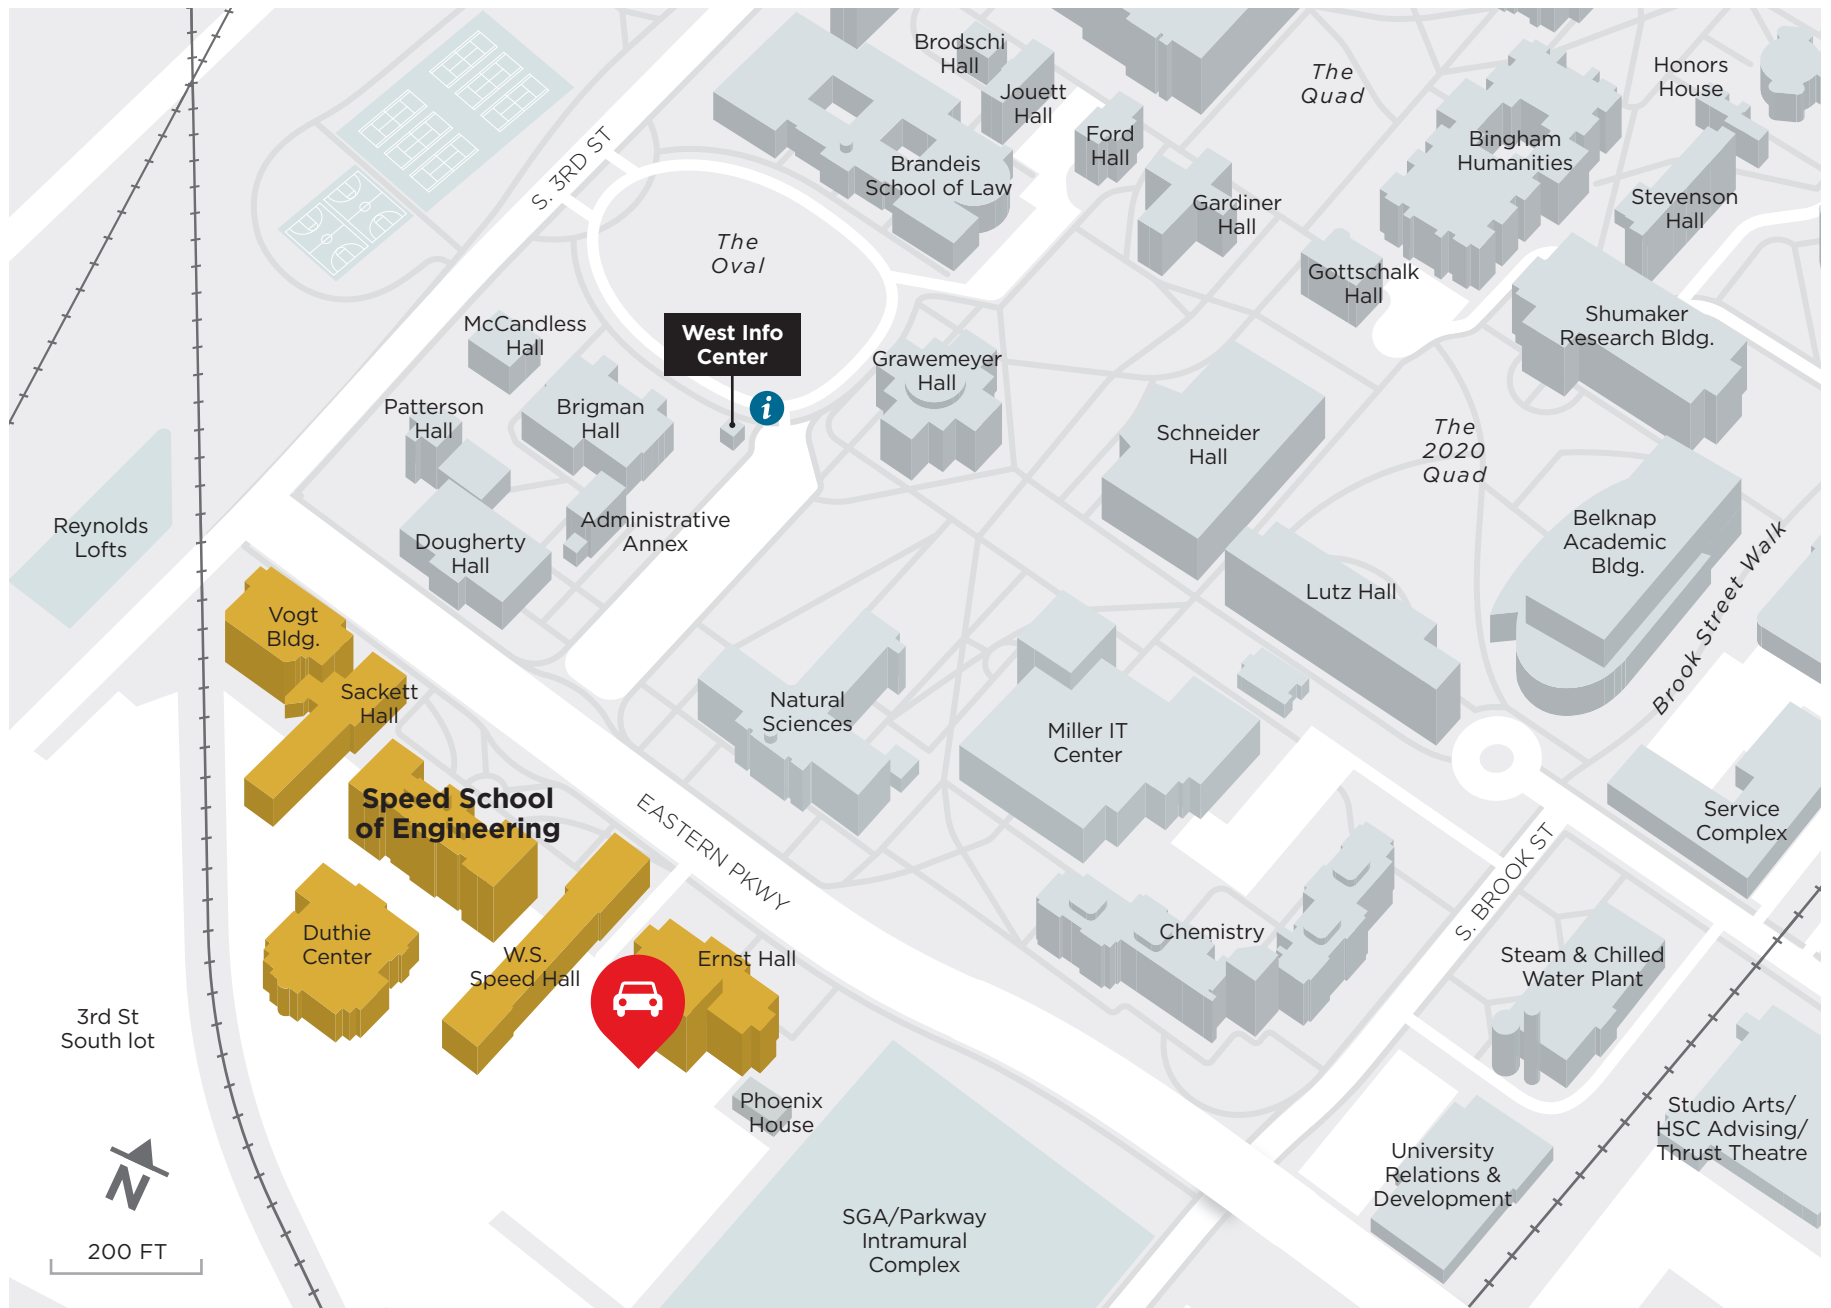

# Visitor/Guest Parking

## Speed School of Engineering

**PARKING LOCATION:** Visitor pay spaces directly behind Ernst Hall (ParkMobile App ONLY)