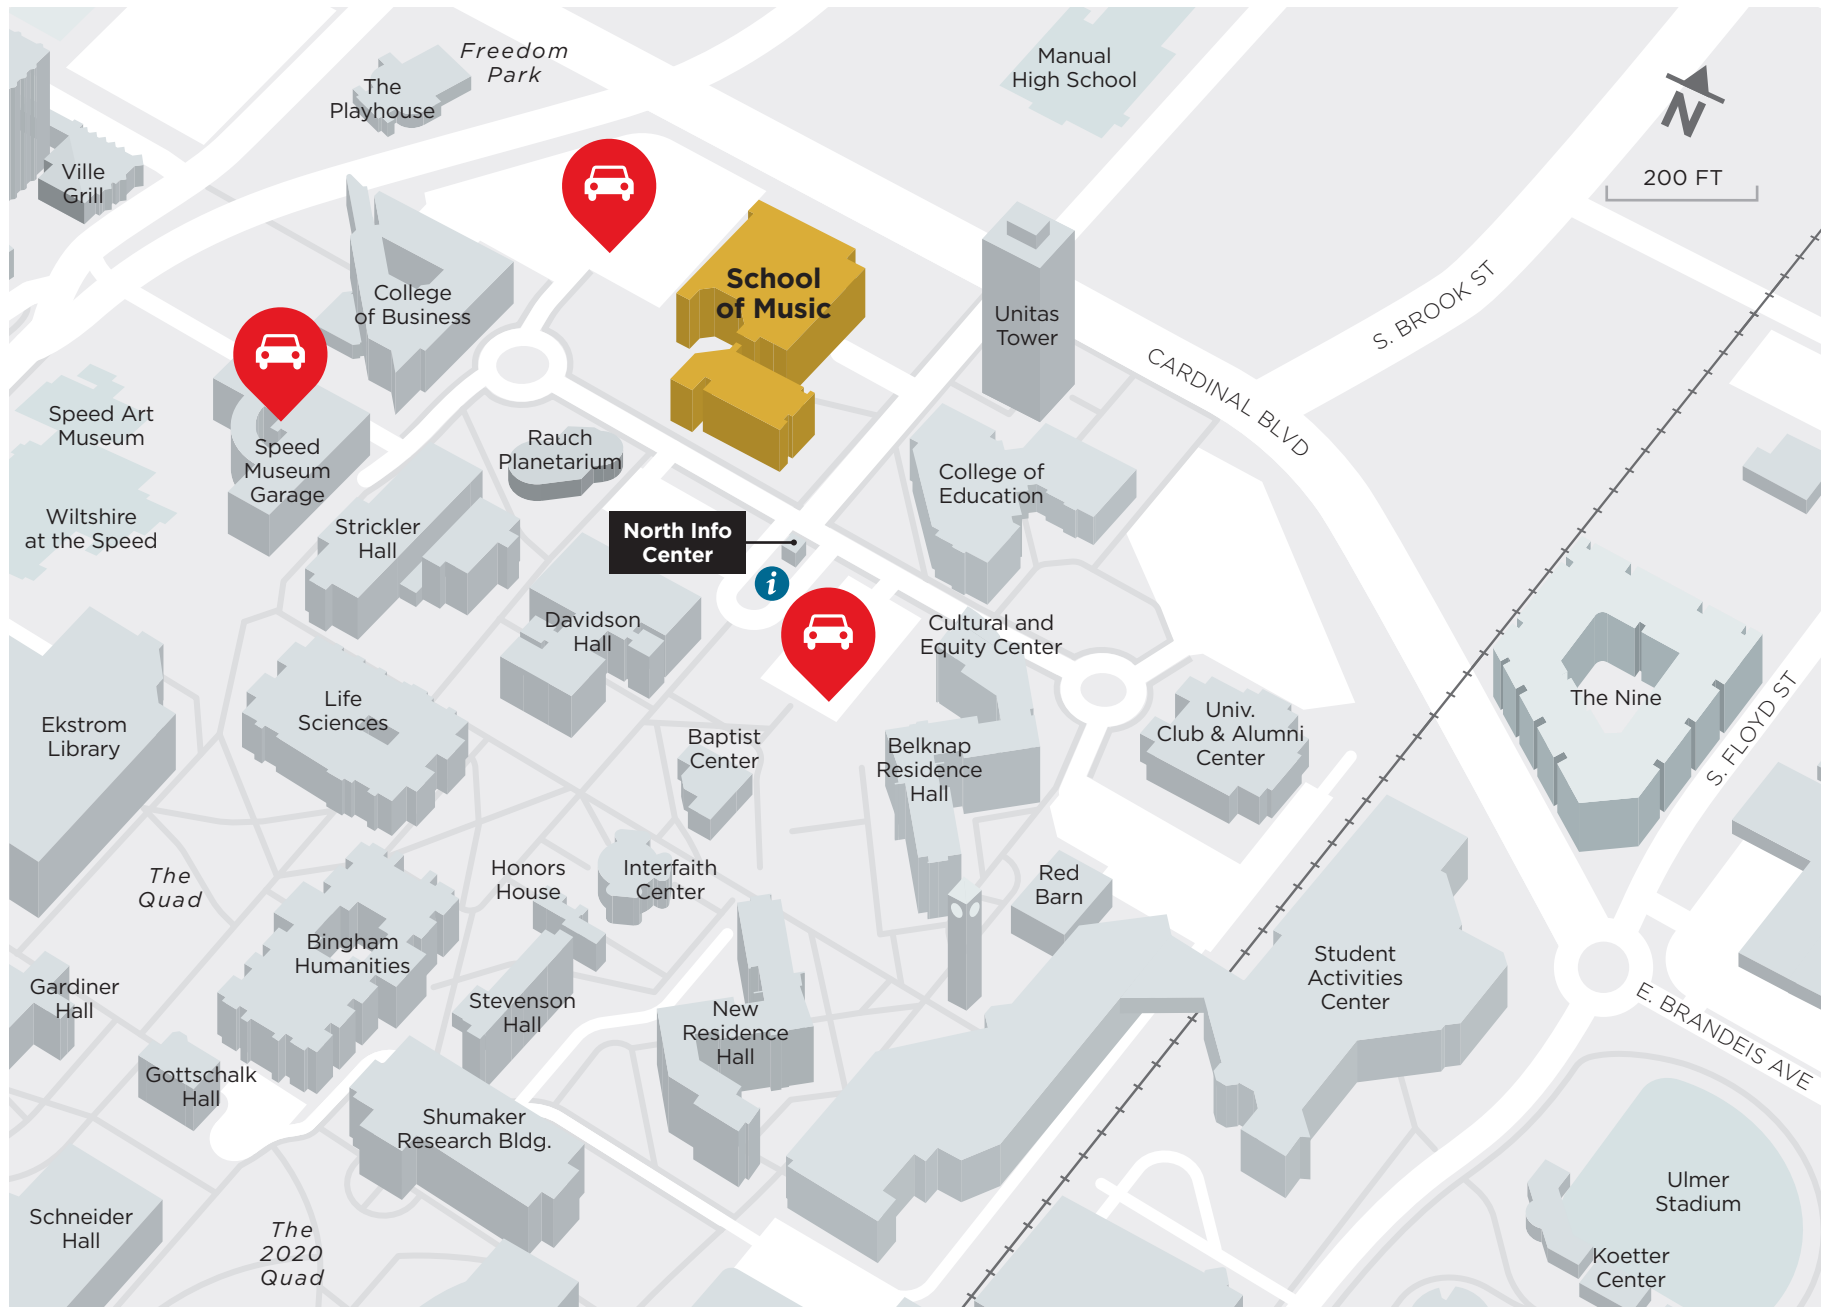

Visitor/Guest Parking

School of Music

PARKING LOCATION: Reserve parking lot between College of Business & School of Music after 6 p.m. on nights of concerts; Visitor parking lot at East Brandeis; Speed Museum parking garage