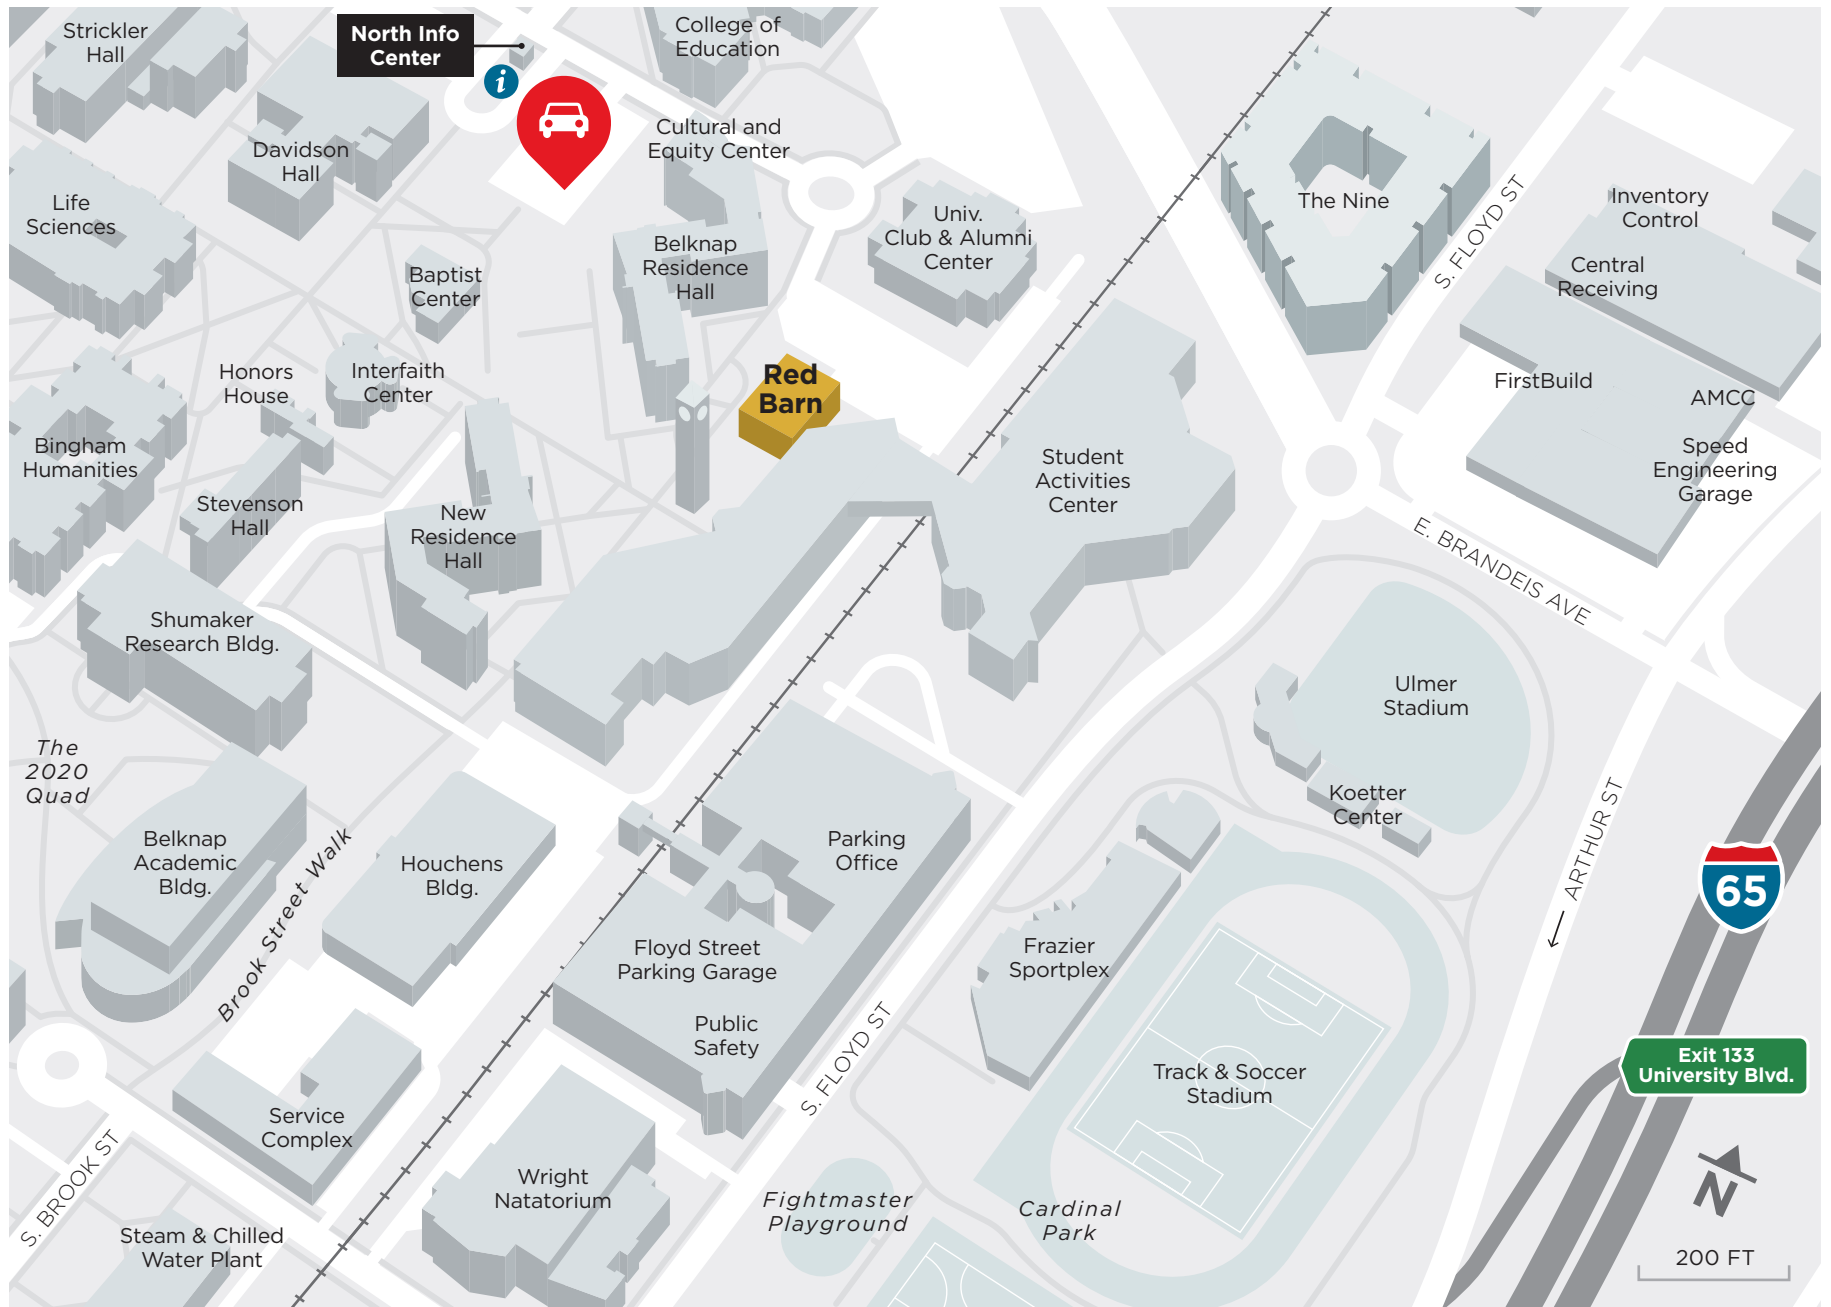

Visitor/Guest Parking

Red Barn

PARKING LOCATION: Visitor pay lot
at East Brandeis