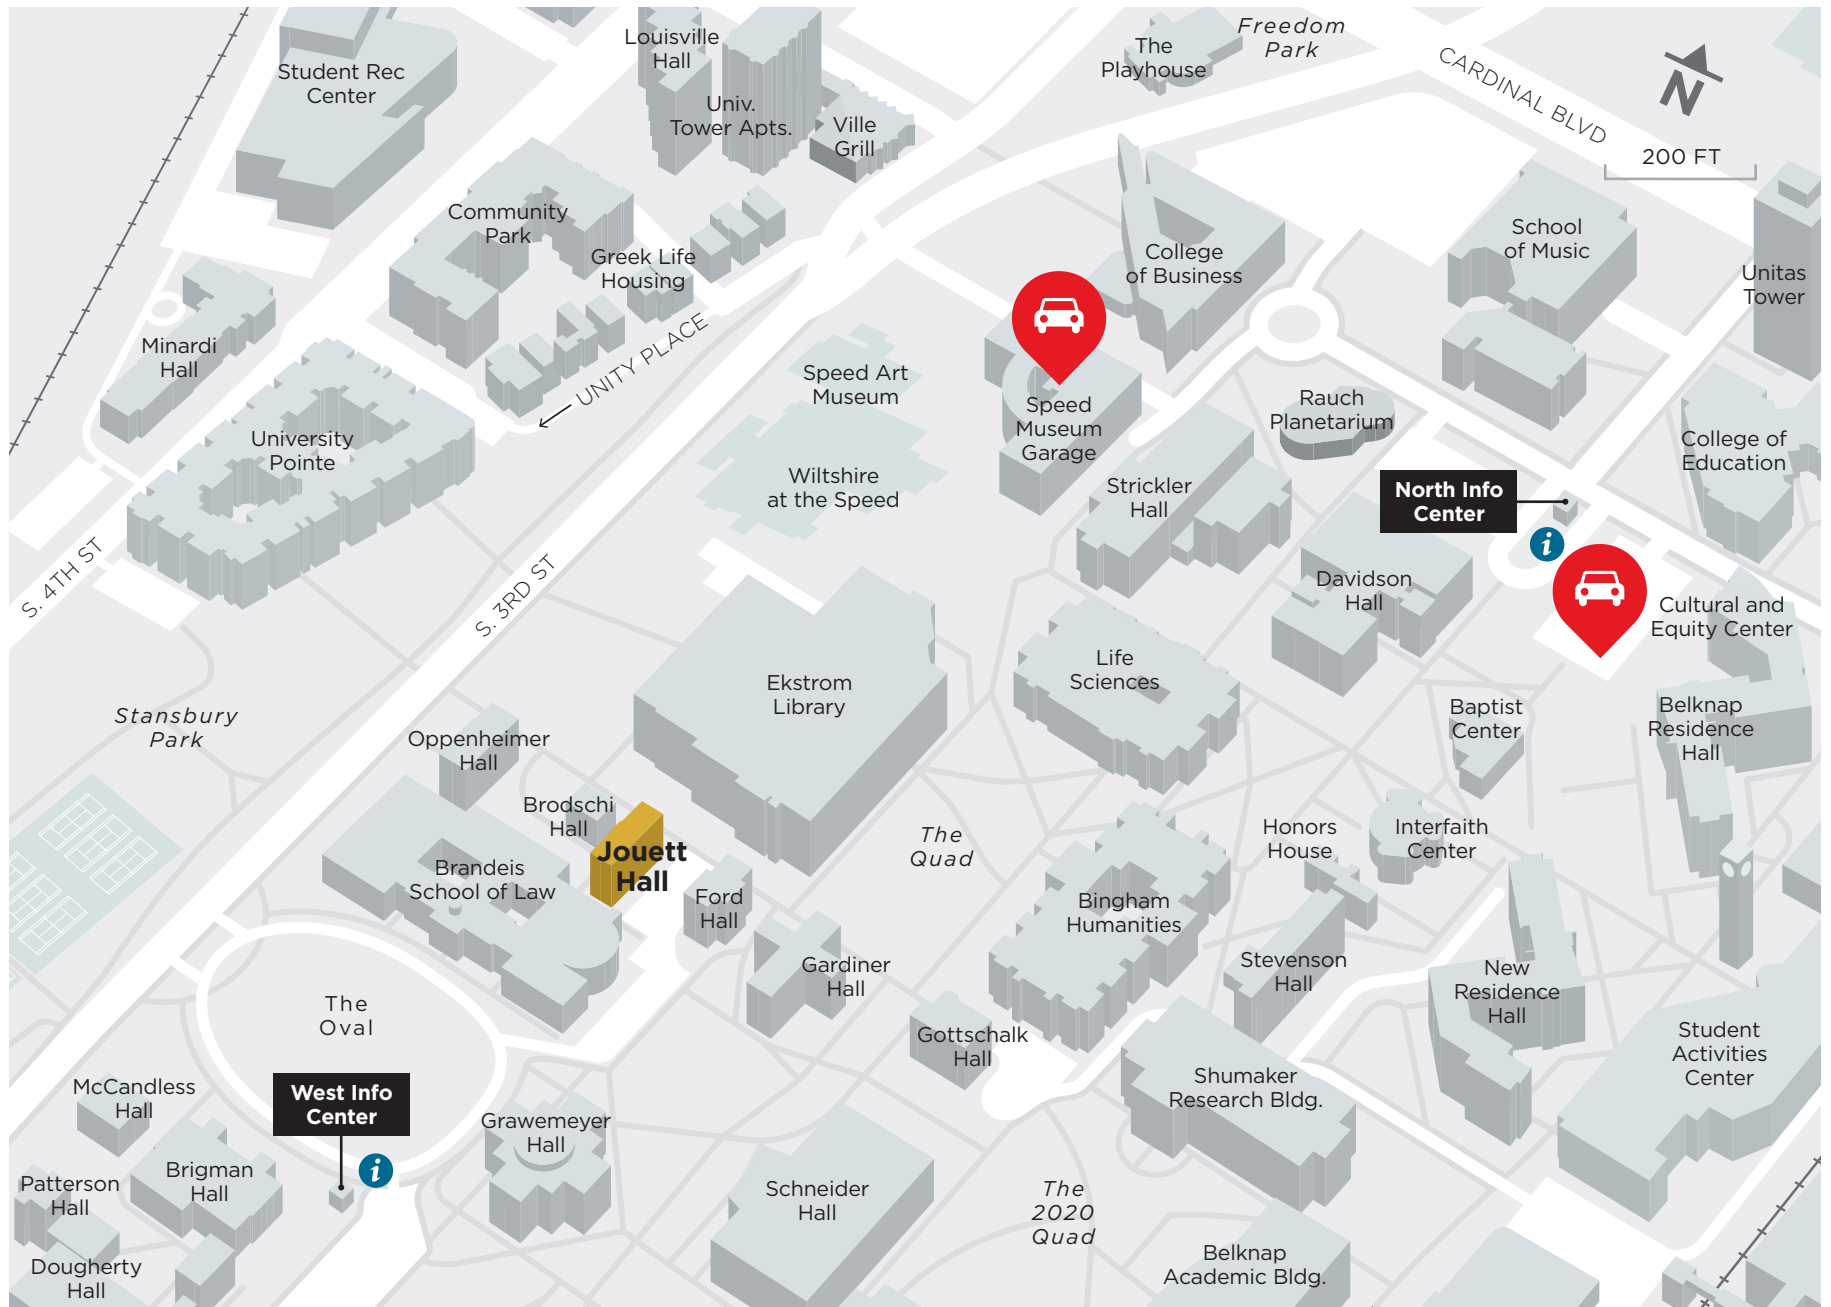

Visitor/Guest Parking

Jouett Hall

PARKING LOCATION: Visitor pay lot at East Brandeis;
Speed Museum parking garage