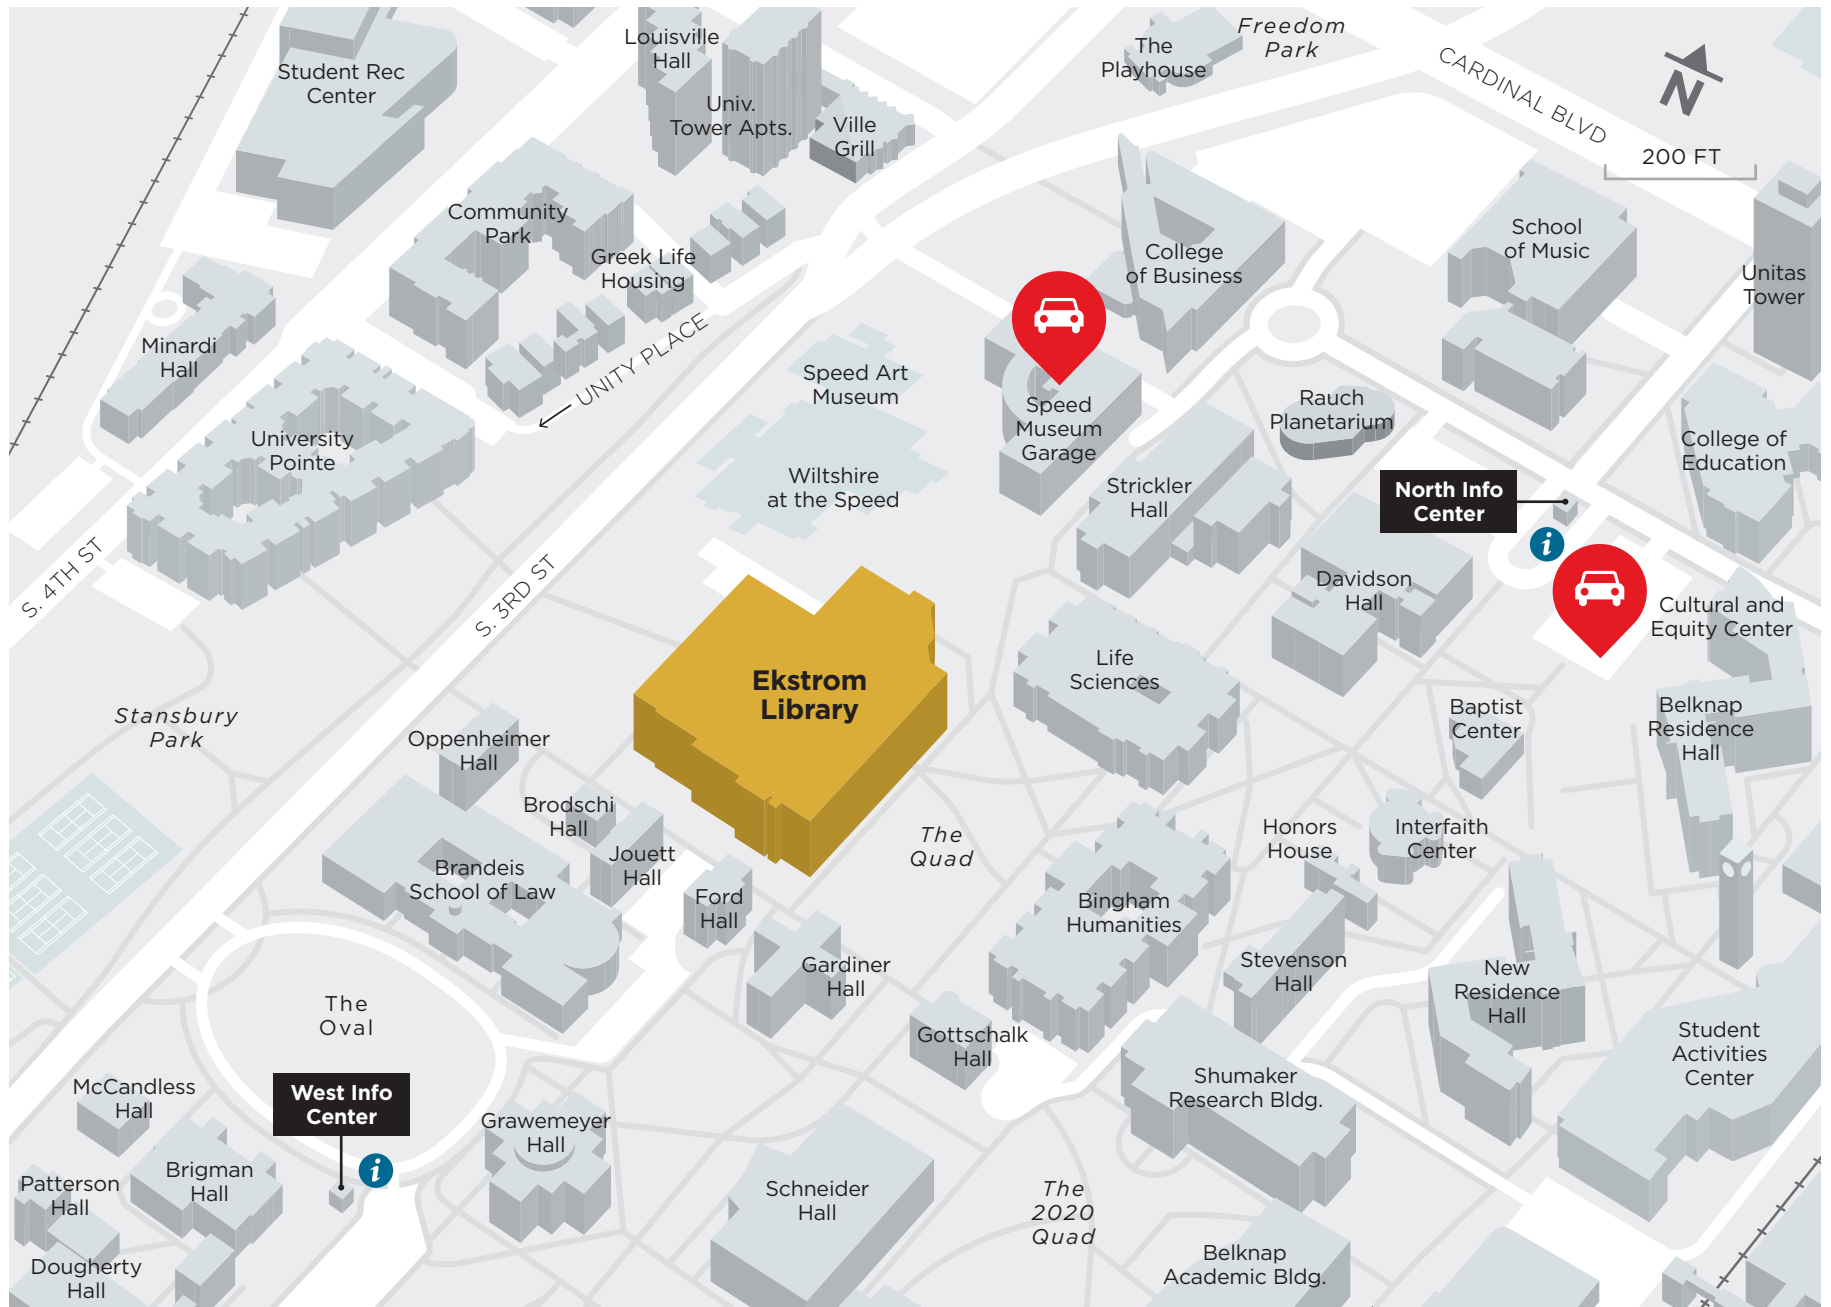

Visitor/Guest Parking

**Ekstrom
Library**

PARKING LOCATION: Visitor pay lot at East Brandeis;
Speed Museum parking garage