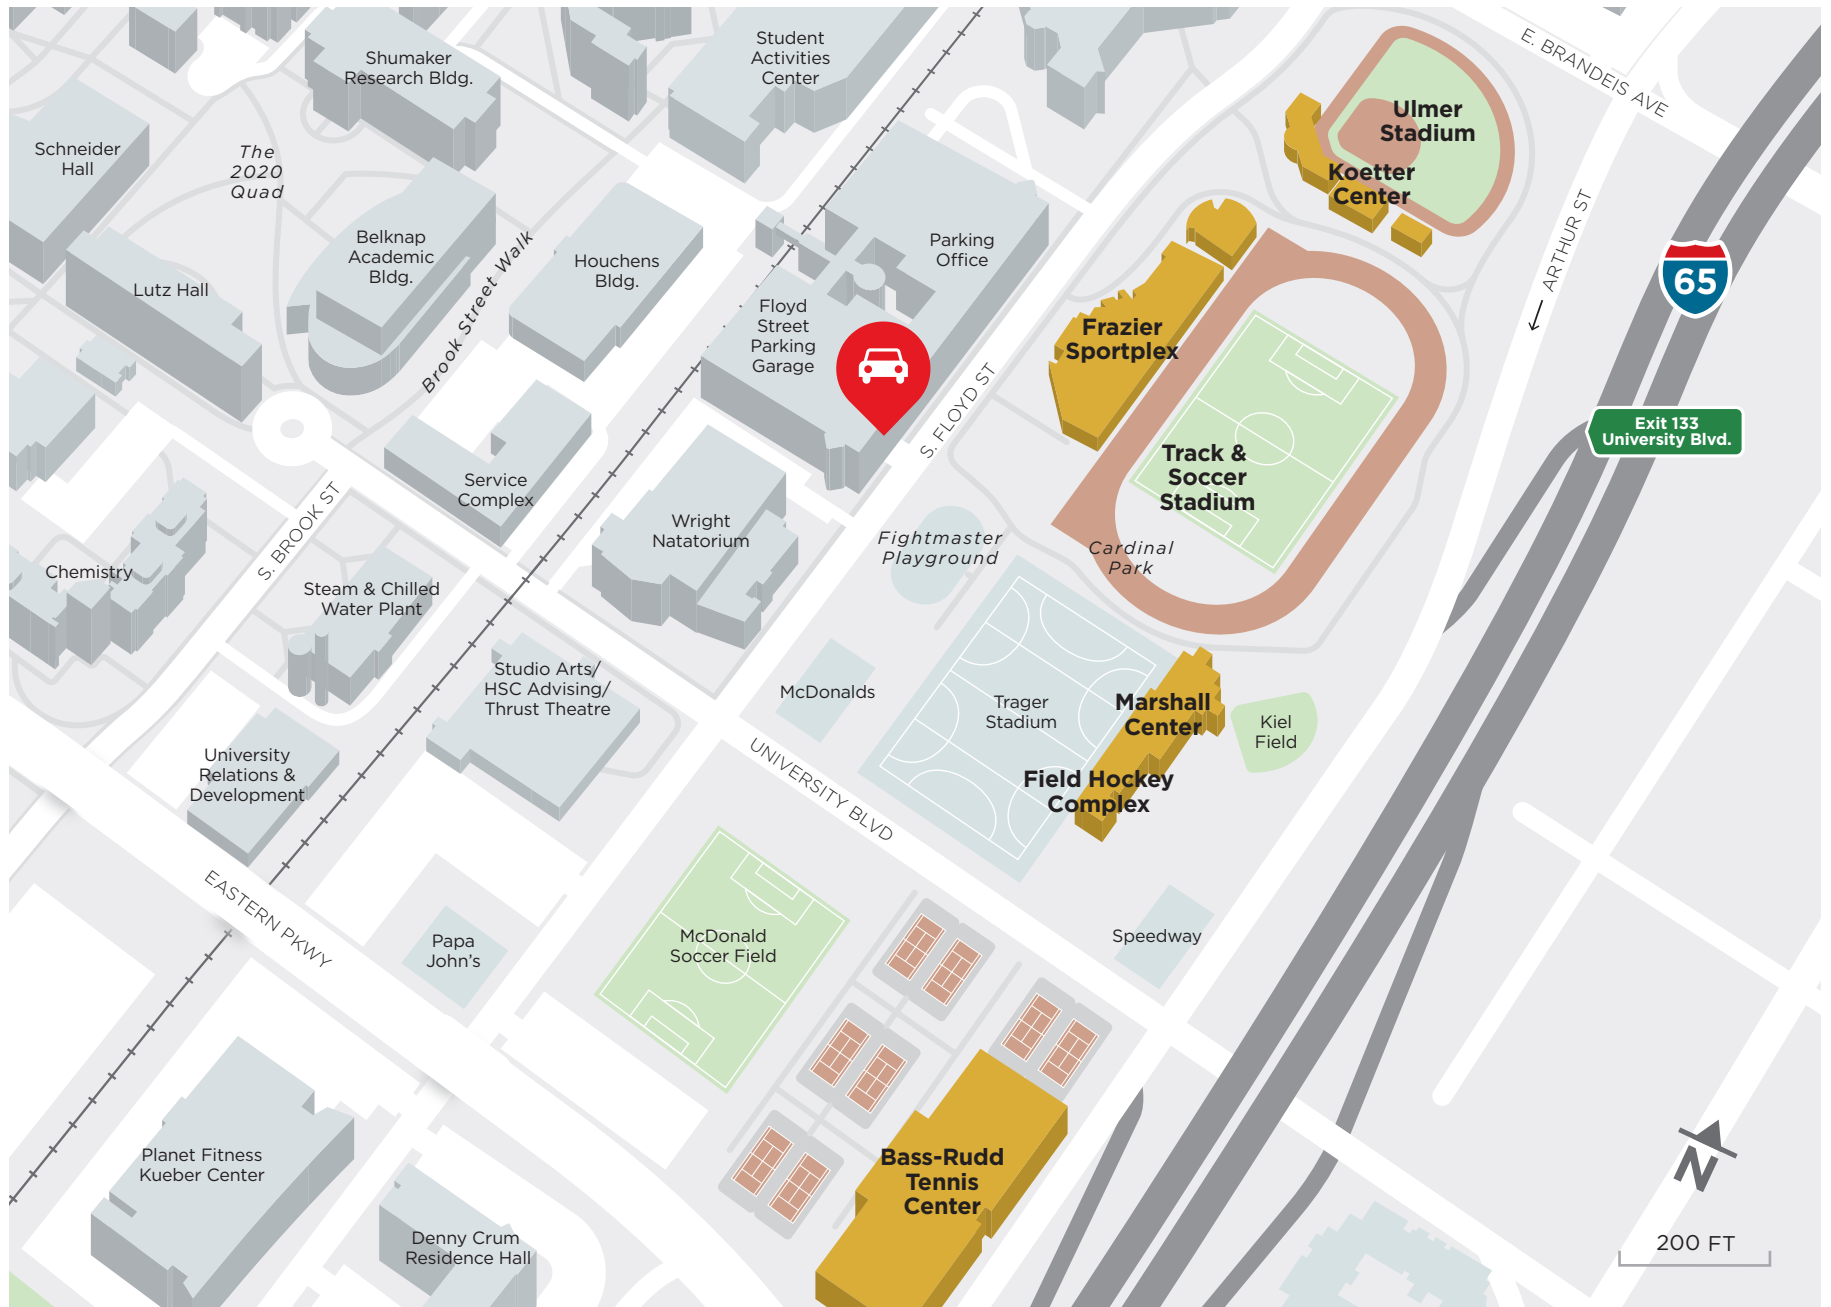

Visitor/Guest Parking

Cardinal Park- Athletic Venues

PARKING LOCATION: Event parking after 4 p.m.; Event pricing applies