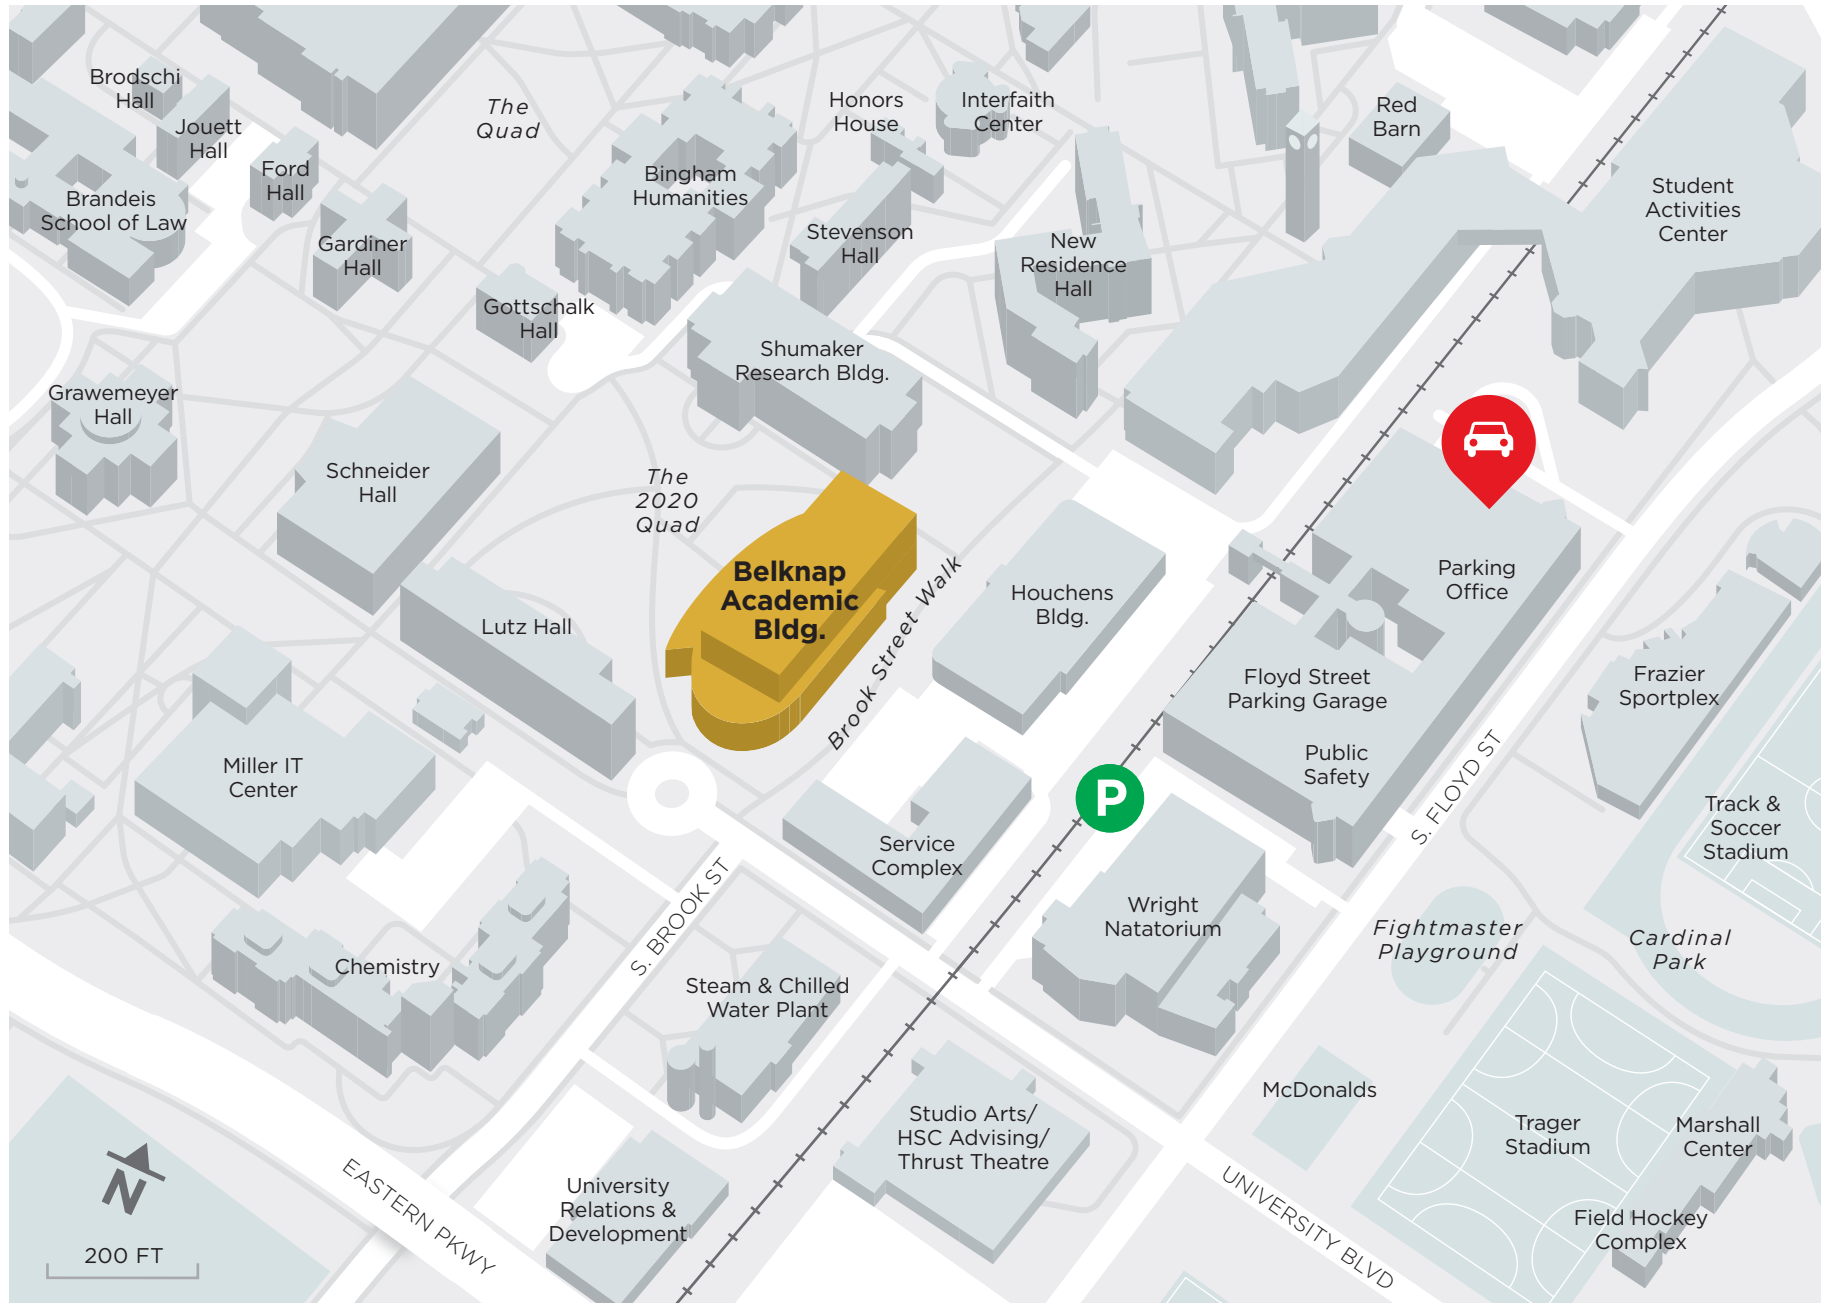

Visitor/Guest Parking

Belknap Academic Building

PARKING LOCATION: Floyd Street Garage (visitor portion of garage near Starbucks); Visitor pay spaces available at Natatorium