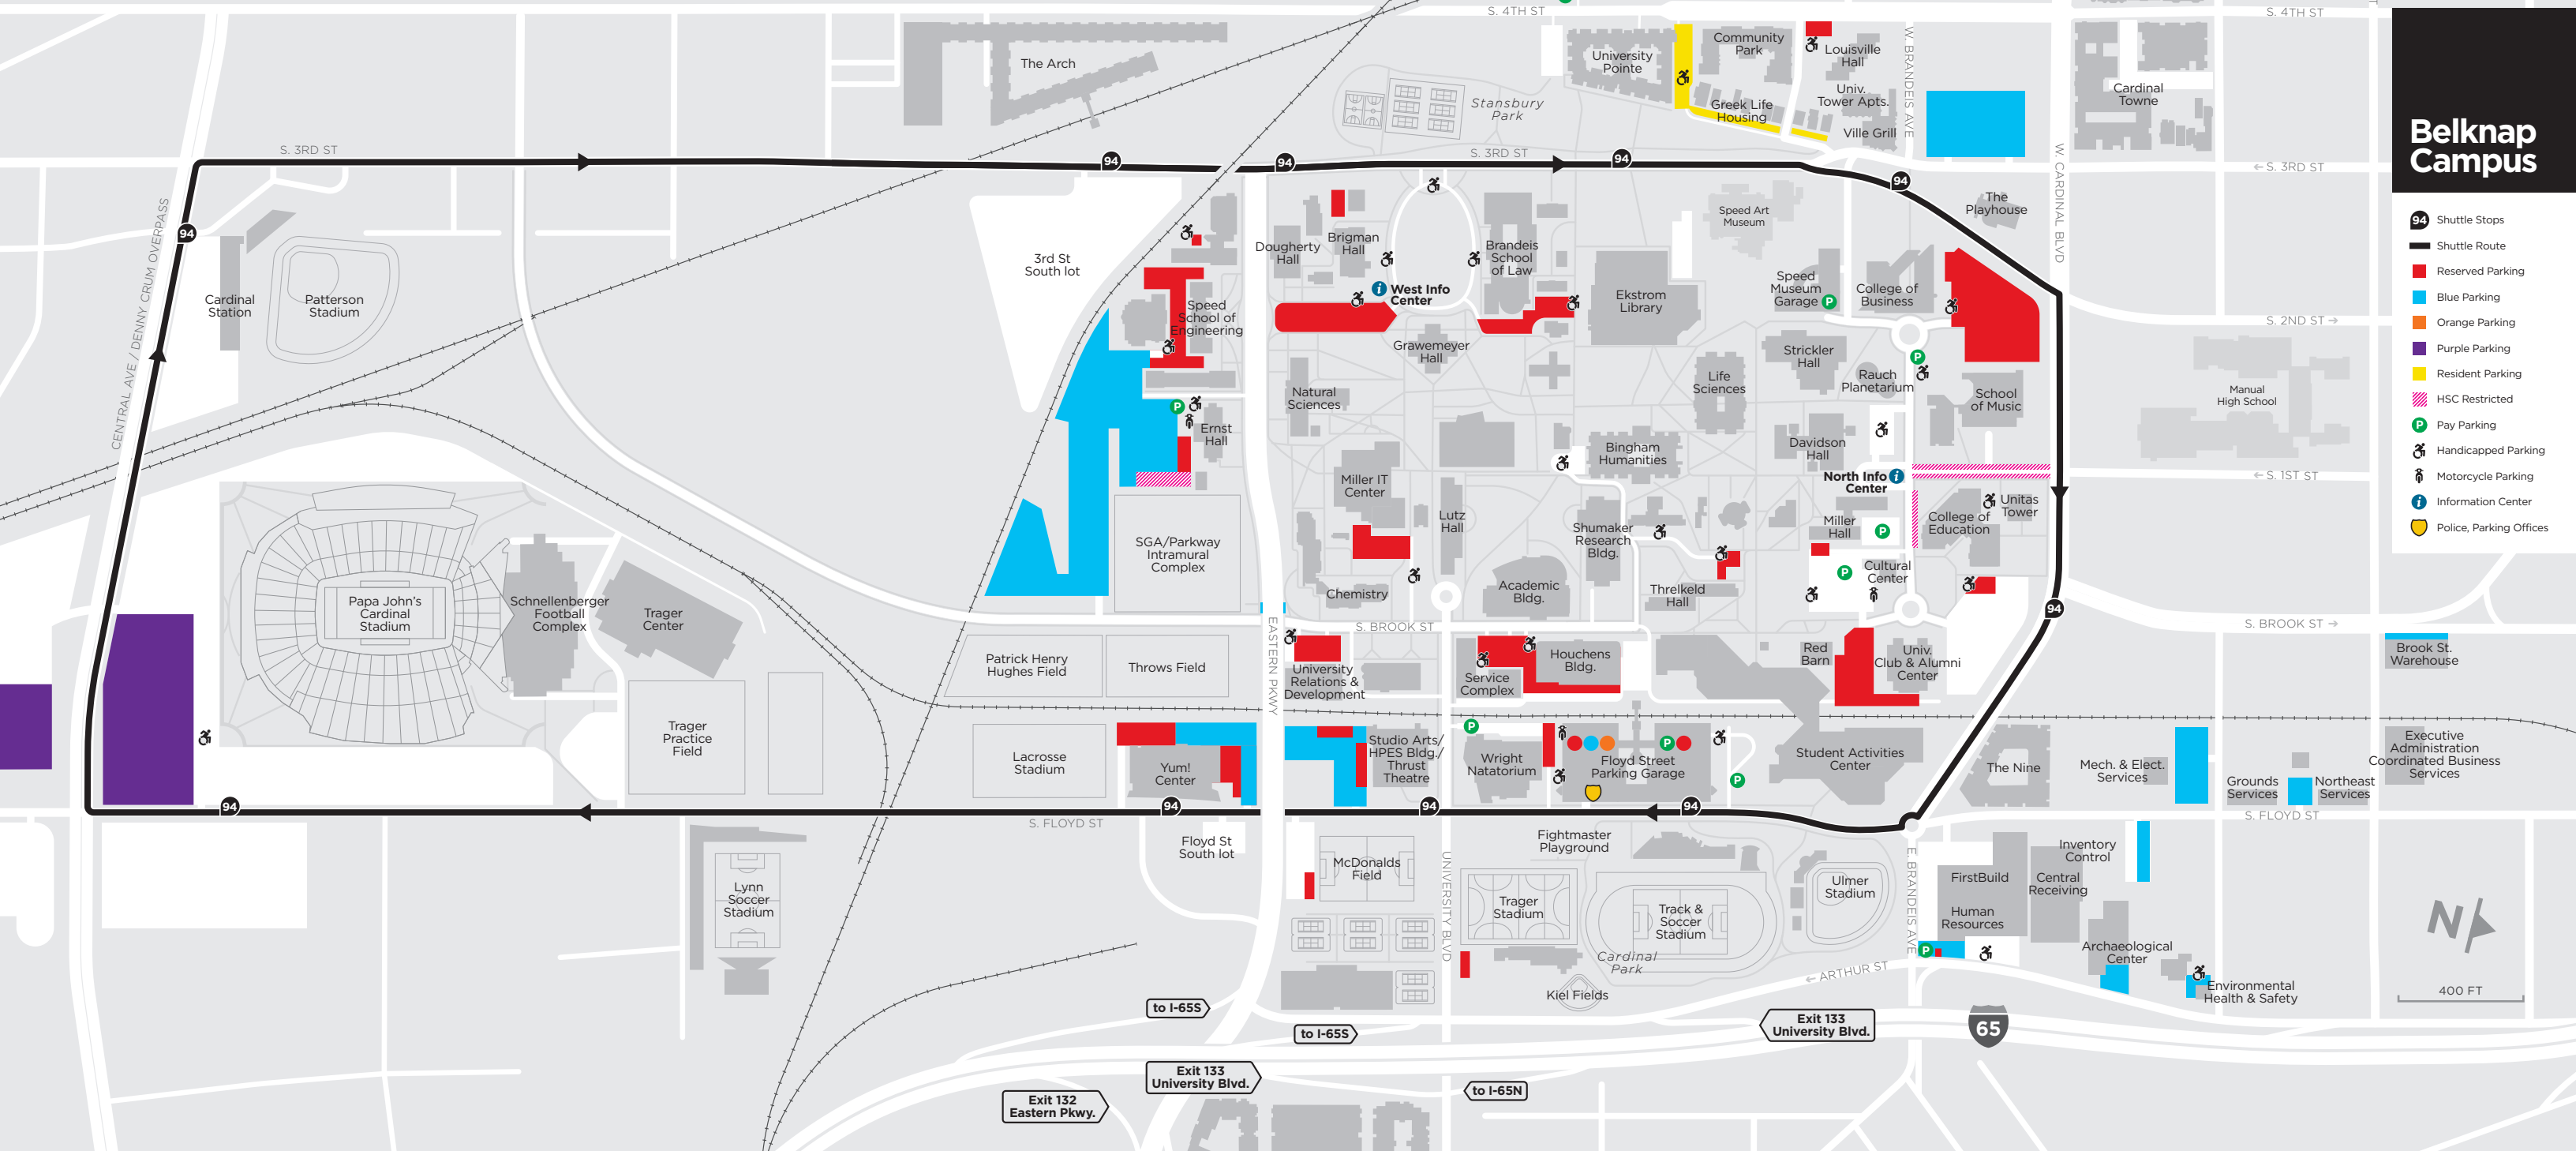

Health Sciences Center

- 96 Shuttle Stops
- Shuttle Route
- Reserved Parking
- Blue Parking
- White Parking
- Resident Parking
- Magenta Parking
- Belknap Restricted
- Pay Parking
- Handicapped Parking
- Motorcycle Parking
- Police, Parking Offices

Parking

Belknap and Health Sciences Center Campuses

Belknap Campus

- 94 Shuttle Stops
- Shuttle Route
- Reserved Parking
- Blue Parking
- Orange Parking
- Purple Parking
- Resident Parking
- HSC Restricted
- Pay Parking
- Handicapped Parking
- Motorcycle Parking
- Information Center
- Police, Parking Offices