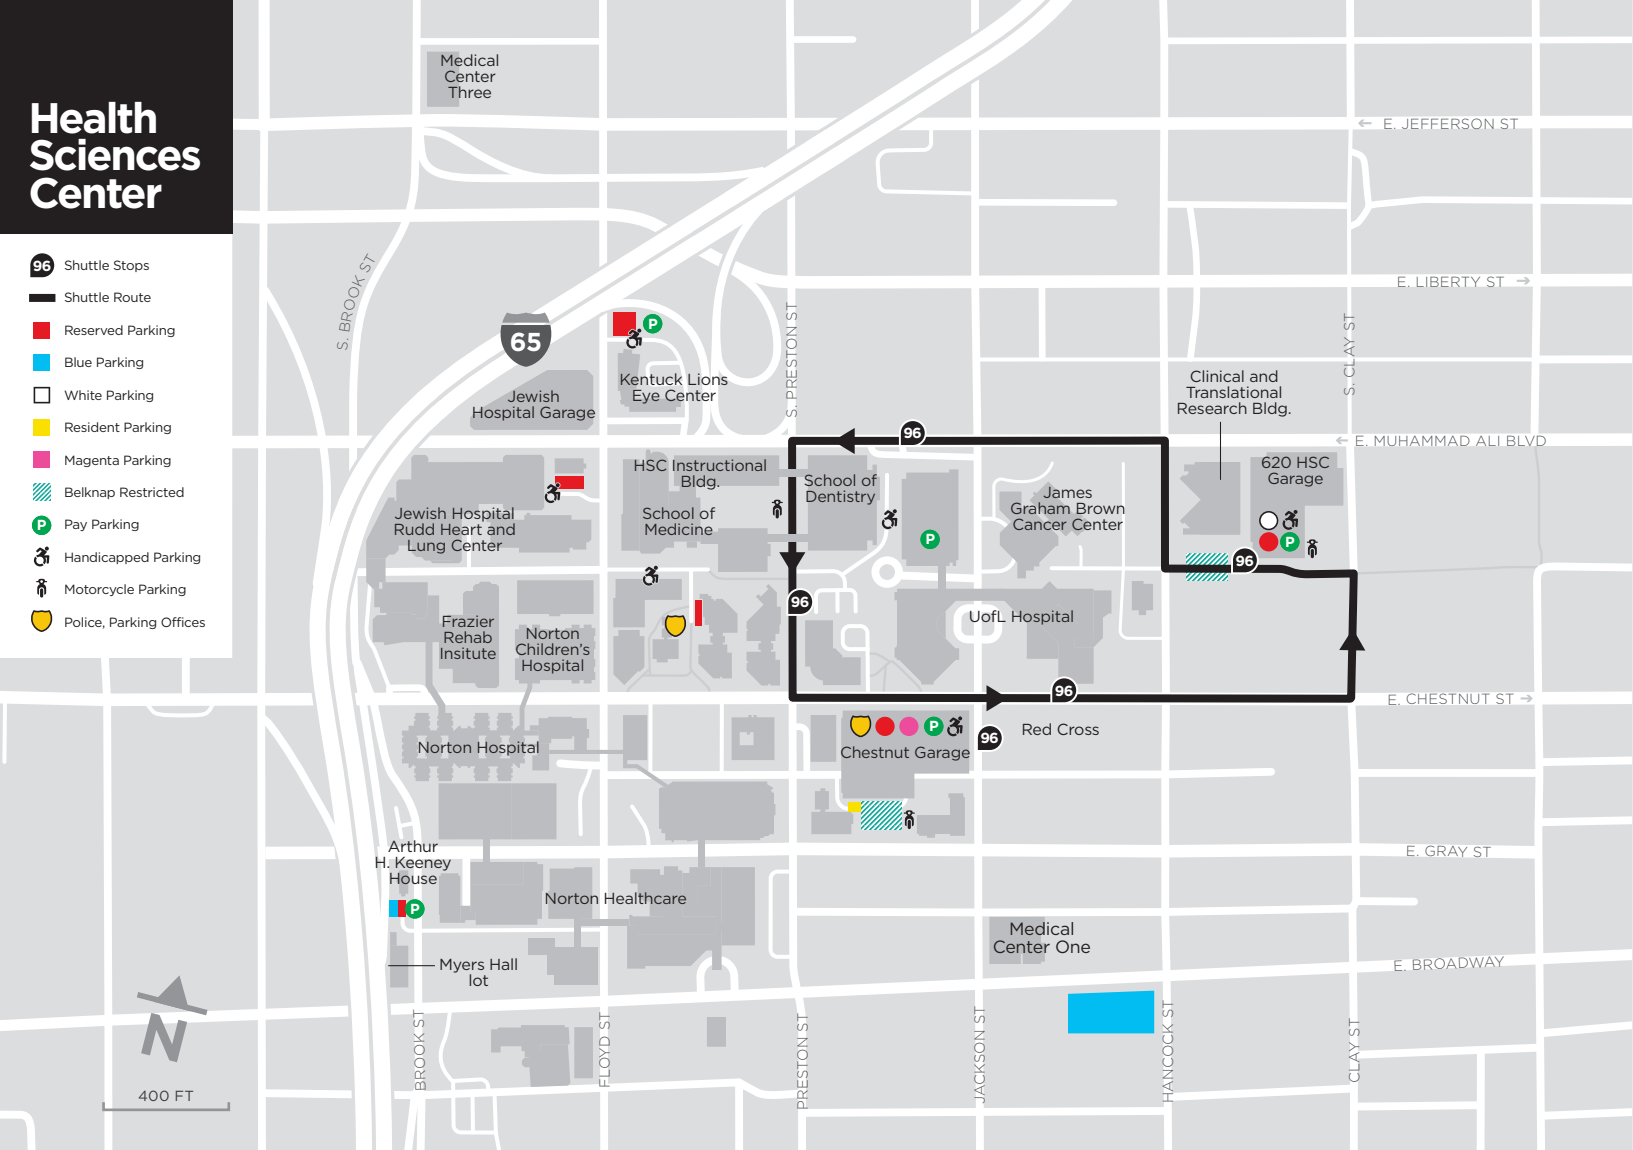

Health Sciences Center

- 96 Shuttle Stops
- Shuttle Route
- Reserved Parking
- Blue Parking
- White Parking
- Resident Parking
- Magenta Parking
- Belknap Restricted
- Pay Parking
- Handicapped Parking
- Motorcycle Parking
- Police, Parking Offices

Parking

Belknap and Health Sciences Center Campuses

Belknap Campus

- 94 Shuttle Stops
- Shuttle Route
- Reserved Parking
- Blue Parking
- Orange Parking
- Purple Parking
- Resident Parking
- HSC Restricted
- Pay Parking
- Handicapped Parking
- Motorcycle Parking
- Information Center
- Police, Parking Offices