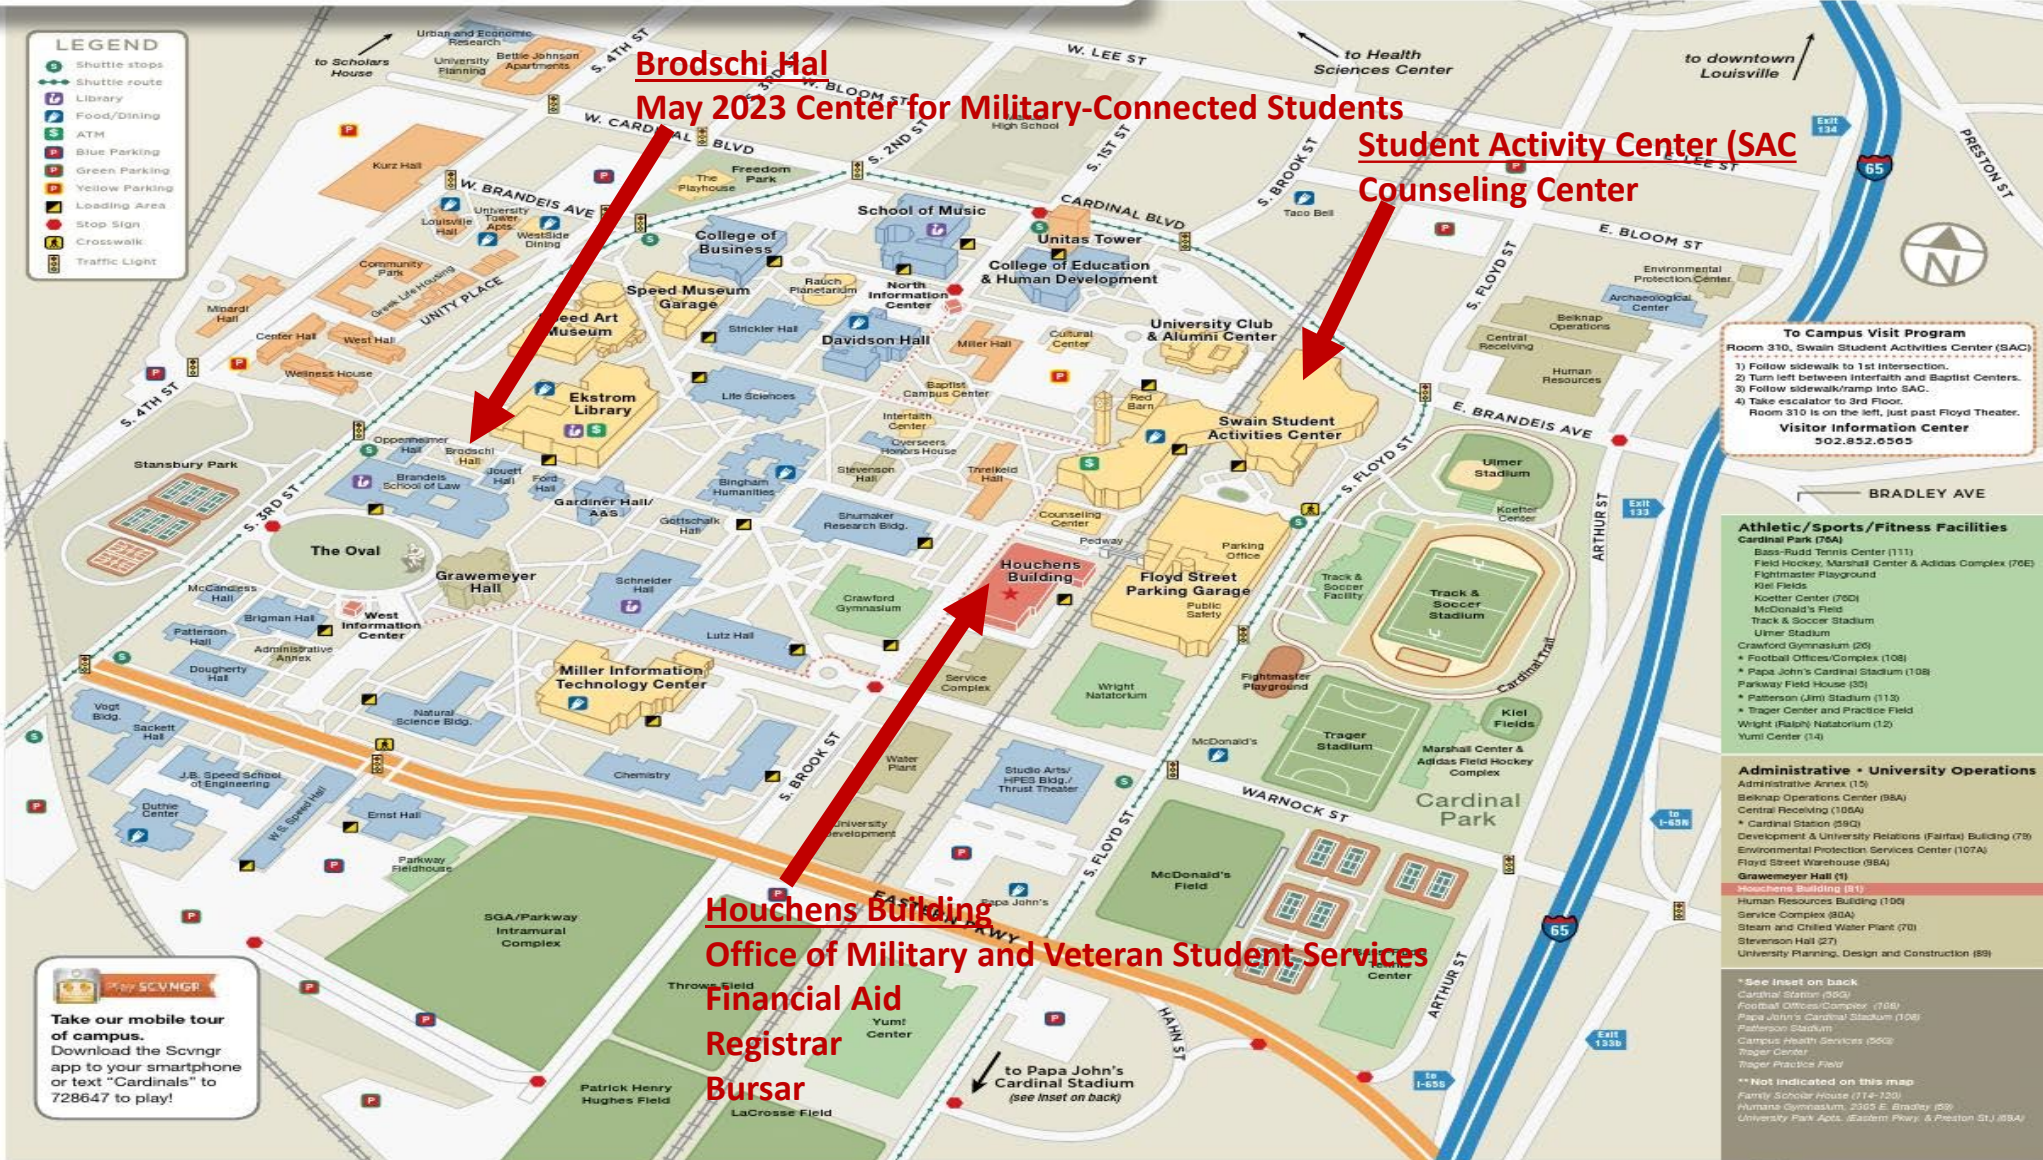

U of L Campus Map

University of Louisville BELKNAP CAMPUS BUILDING INDEX

Numbers in parentheses represent official building numbers.

<p>Academic • Research</p> <ul style="list-style-type: none"> Archaeological Survey/Transportation Center (100) Bingham Humanities Building (17) Brandsis School of Law (Wyatt Hall) (18) Brigman Hall (2) Business, College of (80) Chemistry Building (36) Davidson Hall (87) Dougherty Hall (29) Duthie Center (28) Education and Human Development, College of (84) (Woodford R. and Harriet B. Porter Building) Ernst Hall (33) Ford Hall (7) Gardiner Hall/AAS (9) Gottschalk Hall (10) Jouett Hall (5) Life Sciences Building (18) Lutz Hall (23) McCandless Hall (13) Music, School of (83) Natural Science Building (34) Oppenheimer Hall (5) Overseers Honors House (25A) Patterson Hall (2) Sackett Hall (31) Schneider Hall (20) Shumaker Research Building (4) Speed, J.B., Engineering, School of (30) Speed, W.S., Hall (32) Strickler Hall (88) Studio Arts/HPEES Building/Thrust Theater (73) Urban and Economic Research, Center for (43) Vogt (Henry) Building (39) 	<p>Residence Halls</p> <ul style="list-style-type: none"> Center Hall (49B) Community Park (38) Greek Life Housing (39N-W) Johnson (Briette) Apartments (94) Kurz Hall (92) Louisville Hall (45) Miller Hall (38) Minardi (Billy) Hall (40) Threveland (24) Unitas Tower (47) University Tower Apartments (48) Wellness House (49C) West Hall (49A)
<p>Athletic/Sports/Fitness Facilities</p> <ul style="list-style-type: none"> Cardinal Park (76A) Bass-Rudd Tennis Center (111) Field Hockey, Marshall Center & Addas Complex (76E) Fightmaster Playground Kiel Fields Koetter Center (76D) McDonald's Field Track & Soccer Stadium Ulmer Stadium Crawford Gymnasium (26) * Football Offices/Complex (108) * Papa John's Cardinal Stadium (108) Parkway Field House (30) * Patterson (Jim) Stadium (113) * Trager Center and Practice Field Wright (Rauch) Natatorium (12) Yum! Center (14) 	<p>Campus Life • Student Resources</p> <ul style="list-style-type: none"> Baptist Campus Center (85) * Campus Health Services (Cardinal Station) (59D) Counseling Center (82) Cultural Center (39S) Ekstrom Library (9) Floyd Street Parking Structure (78) Freedom Park Greens Science Hall and Rauch Planetarium (40) Information Center, North Information Center, West Interfaith Center (80) International Center (Brodschi Hall) (41) International House (49C) Miller Information Technology Center (21) Playhouse, The (11) Red Barn (39H) Speed Art Museum Swain Student Activities Center (10) University Club & Alumni Center (22) WestSide Dining (48A)
<p>Administrative • University Operations</p> <ul style="list-style-type: none"> Administrative Annex (15) Beknap Operations Center (88A) Central Receiving (105A) * Cardinal Station (39C) Development & University Relations (Fairfax) Building (79) Environmental Protection Services Center (107A) Floyd Street Warehouse (95A) Grawemeyer Hall (1) Houchens Building (81) Human Resources Building (100) Service Complex (80A) Steam and Chilled Water Plant (70) Stevenson Hall (27) University Planning, Design and Construction (89) 	<p>Academic - Research</p> <ul style="list-style-type: none"> Brodschi Hall (41) Houchens Building (81) Student Activity Center (SAC) Counseling Center (10)