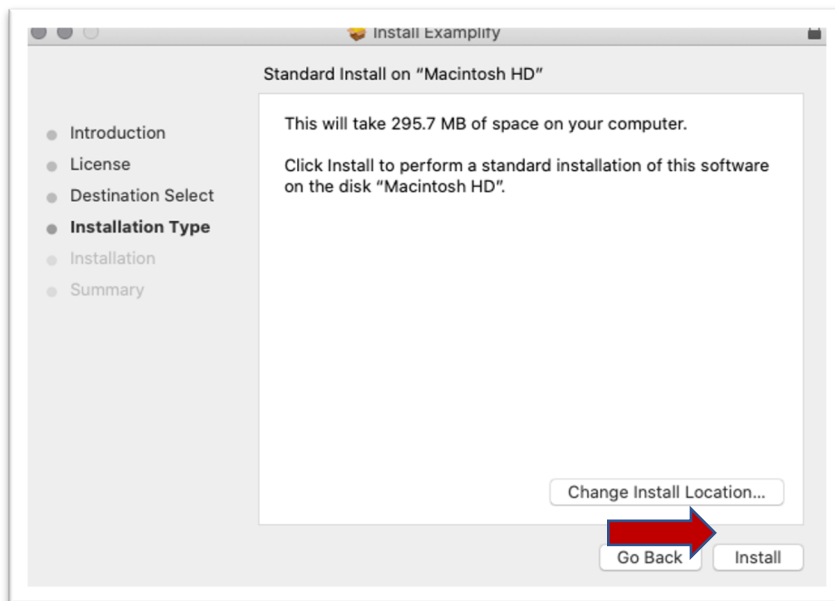

- 1- Open Exemplify, go to the top click Exemplify and “About Exemplify”.

- 2- If your version is not 2.3.2 or 2.3.4 Exemplify will prompt you to update the software. Click update.

3- Click Continue.

4- Click Continue.

5- Click Agree.

6- Click Install.

7- Type your computer password.

8- Click OK.

9- Click Close.

10- Scroll Down and click agree for Software Agreement.

11- After the update, a tile named ExamID with a camera icon should show on your Exemplify.