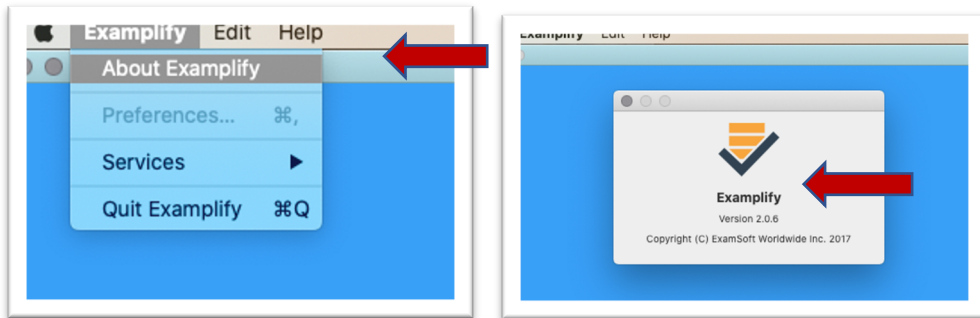

ExamID Requirements and update to latest version

- Exemplify
  -Version 2.3.4 (minimum version 2.3.2)
- Mac Operating System minimum requirements.
  -OS X 10.13 High Sierra
  -OS X 10.14 Mojave
  -MacOS Catalina 10.15

* Only genuine versions of Mac OS are supported. If you are running a Beta version, please unroll your device from beta program. Instructions <https://beta.apple.com/sp/betaprogram/unenroll>

How to Update Exemplify to 2.3.4

- 1- Open Exemplify, go to the top click Exemplify and “About Exemplify”.