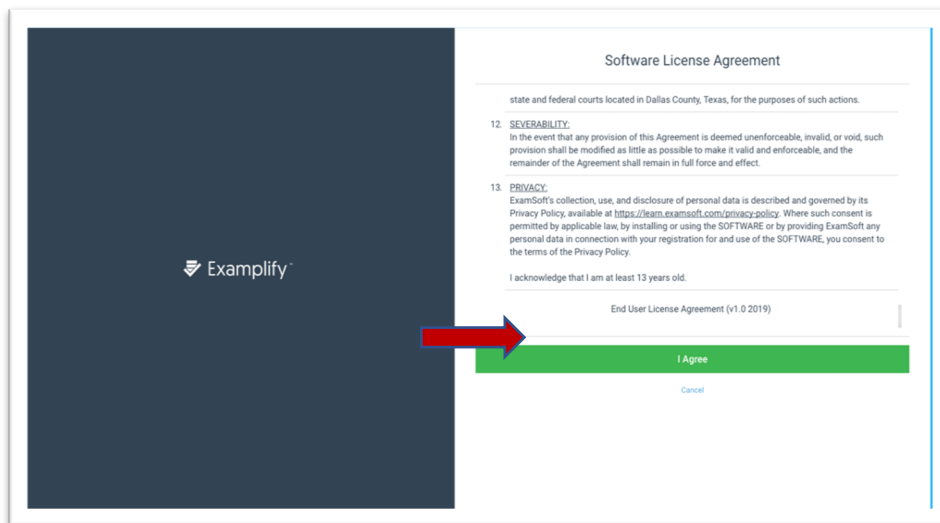

- 1- Open Exemplify, go to the top click Exemplify and “About Exemplify”.

- 2- If your version is not 2.3.2 or 2.3.4 Exemplify will prompt you to update the software. Click update.

3- Click Continue.

4- Click Continue.

5- Click Agree.

6- Click Install.

7- Type your computer password.

8- Click OK.

9- Click Close.

10- Scroll Down and click agree for Software Agreement.

11- After the update, a tile named ExamID with a camera icon should show on your Exemplify.

My Exams

DOWNLOADED
2019-20 IT Information Session
Exam File Downloaded

2019-20 IT Information Session

Please enter the exam password to start this exam.

EXAM PASSWORD

[Remove Exam Download](#)

Exam Settings