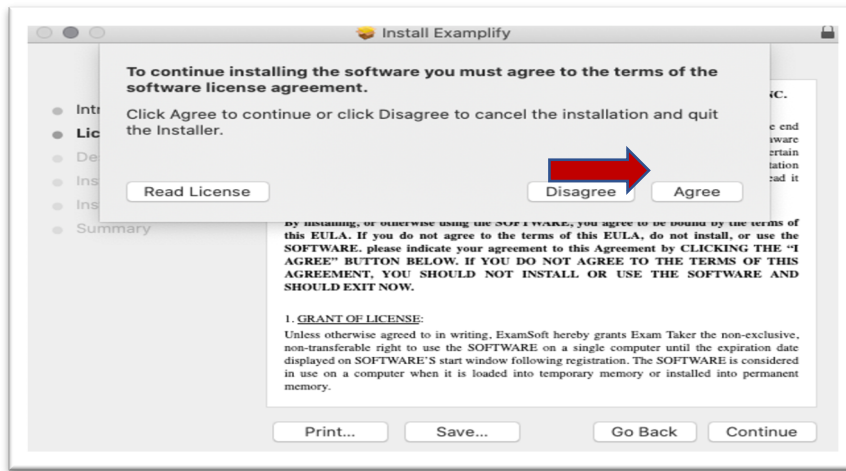

- 1- Open Exemplify, go to the top click Exemplify and “About Exemplify”.

- 2- If your version is not 2.3.2 or 2.3.4 Exemplify will prompt you to update the software. Click update.

3- Click Continue.

4- Click Continue.

5- Click Agree.

6- Click Install.

7- Type your computer password.

8- Click OK.

9- Click Close.

10- Scroll Down and click agree for Software Agreement.

11- After the update, a tile named ExamID with a camera icon should show on your Exemplify.