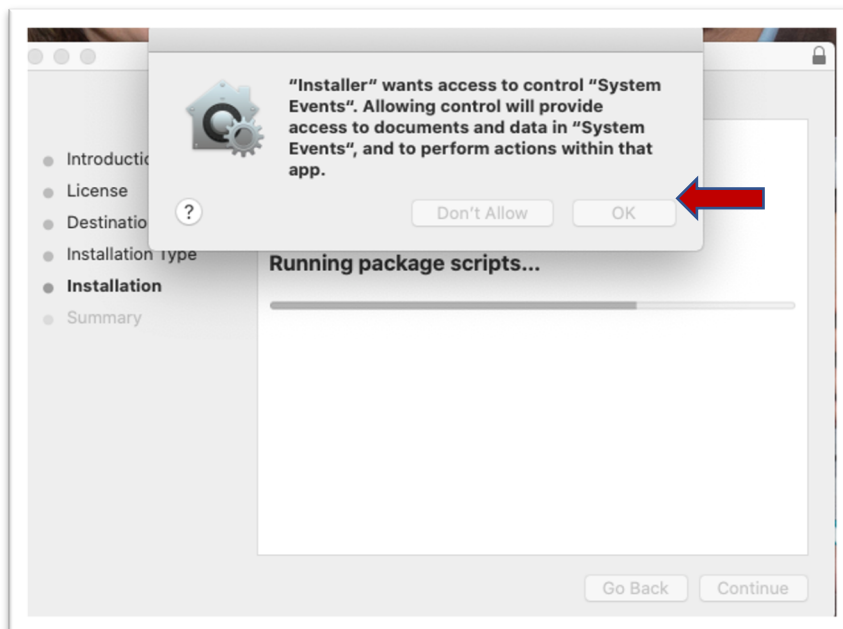

- 1- Open Exemplify, go to the top click Exemplify and “About Exemplify”.

- 2- If your version is not 2.3.2 or 2.3.4 Exemplify will prompt you to update the software. Click update.

3- Click Continue.

4- Click Continue.

5- Click Agree.

6- Click Install.

7- Type your computer password.

8- Click OK.

9- Click Close.

10- Scroll Down and click agree for Software Agreement.

11- After the update, a tile named ExamID with a camera icon should show on your Exemplify.

My Exams

DOWNLOADED
2019-20 IT Information Session
Exam File Downloaded

2019-20 IT Information Session

Please enter the exam password to start this exam.

EXAM PASSWORD

[Remove Exam Download](#)

Exam Settings