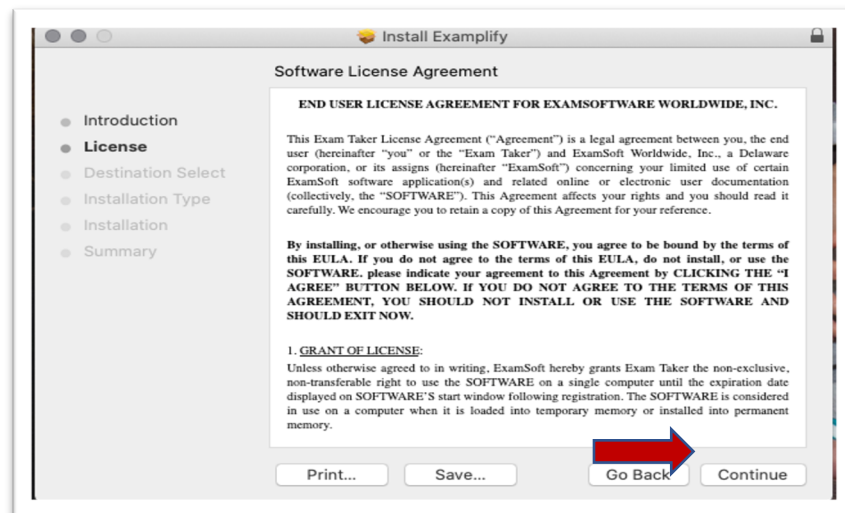

- 1- Open Exemplify, go to the top click Exemplify and “About Exemplify”.

- 2- If your version is not 2.3.2 or 2.3.4 Exemplify will prompt you to update the software. Click update.

3- Click Continue.

4- Click Continue.

5- Click Agree.

6- Click Install.

7- Type your computer password.

8- Click OK.

9- Click Close.

10- Scroll Down and click agree for Software Agreement.

11- After the update, a tile named ExamID with a camera icon should show on your Exemplify.