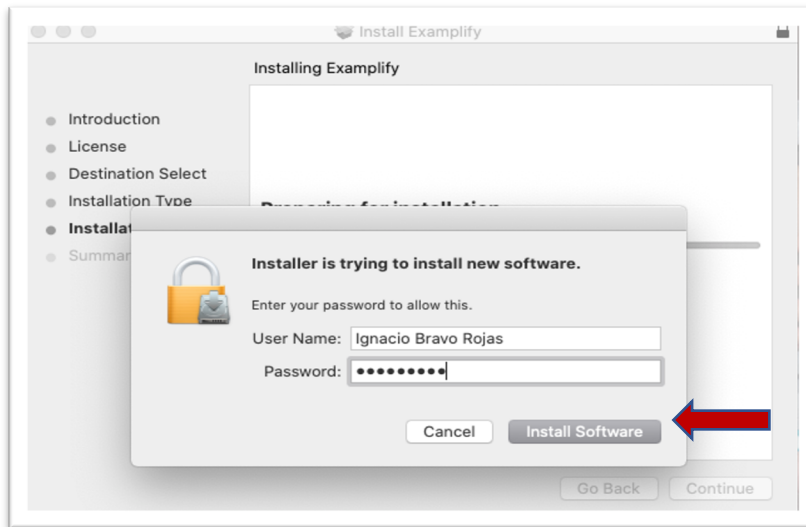

- 1- Open Exemplify, go to the top click Exemplify and “About Exemplify”.

- 2- If your version is not 2.3.2 or 2.3.4 Exemplify will prompt you to update the software. Click update.

3- Click Continue.

4- Click Continue.

5- Click Agree.

6- Click Install.

7- Type your computer password.

8- Click OK.

9- Click Close.

10- Scroll Down and click agree for Software Agreement.

11- After the update, a tile named ExamID with a camera icon should show on your Exemplify.