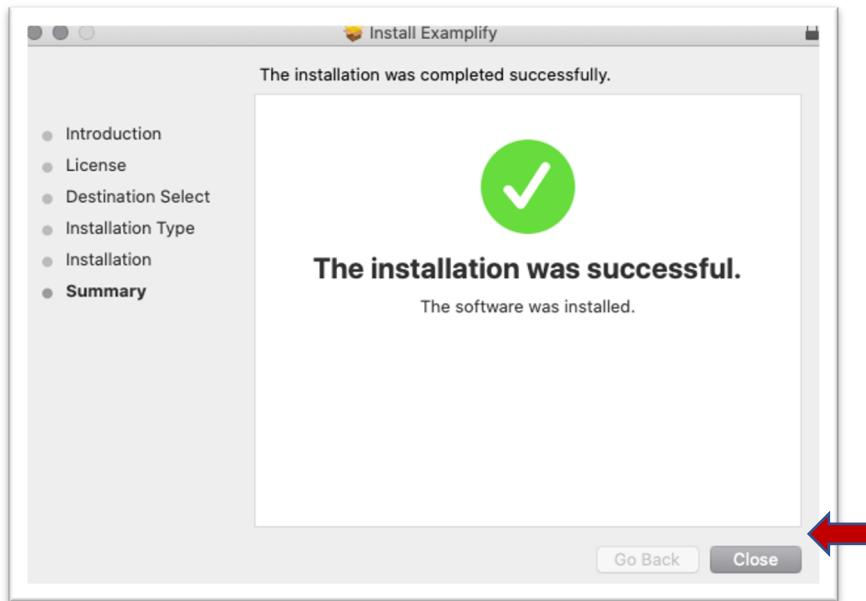

- 1- Open Exemplify, go to the top click Exemplify and “About Exemplify”.

- 2- If your version is not 2.3.2 or 2.3.4 Exemplify will prompt you to update the software. Click update.

3- Click Continue.

4- Click Continue.

5- Click Agree.

6- Click Install.

7- Type your computer password.

8- Click OK.

9- Click Close.

10- Scroll Down and click agree for Software Agreement.

11- After the update, a tile named ExamID with a camera icon should show on your Exemplify.