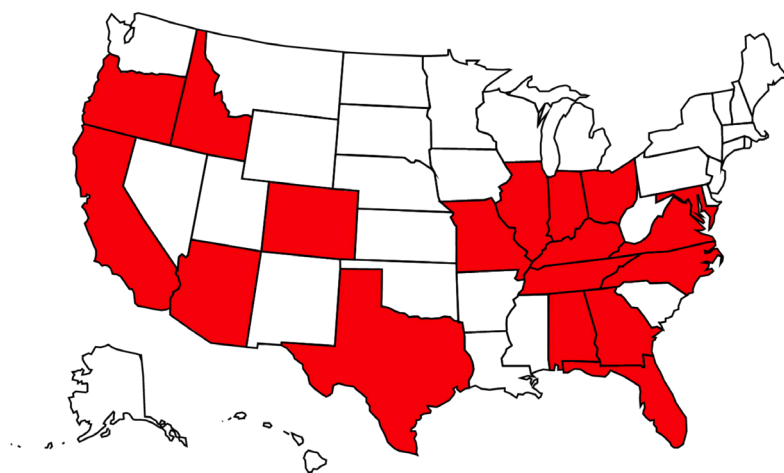

CREDENTIALS EARNED

107 BACHELOR OF SCIENCE

59 BACHELOR OF ARTS

5 OTHER BACHELORS

24 MASTER OF SCIENCE

7 OTHER MASTERS

18 STATES REPRESENTED

UNDERGRADUATE COLLEGES/UNIVERSITIES REPRESENTED

Kentucky

Asbury University, Bellarmine University, Brescia University, Centre College, Eastern Kentucky University, Morehead State University, Murray State University, Northern Kentucky University, Transylvania University, University of Louisville, University of Kentucky, Western Kentucky University

Out of State

American University, Auburn University, Baylor University, Belmont University, Brigham Young University-Idaho, East Carolina University, Florida International University, Florida State University, Harding University, Indiana University-Bloomington, Indiana University, Purdue University-Indianapolis, Johns Hopkins University, Middlebury College, Middle Georgia State University-Macon, Midway University, Prairie View A&M University, Purdue University, Rhodes College, Rice University, Rollins College, Seton Hall University, Smith College, St. Louis University, Tulane University, The Ohio State University, The University of Alabama, University of California at Berkeley, University of Cincinnati, University of Colorado-Boulder, University of Colorado-Denver, University of Dayton, University of Florida, University of Georgia, University of Notre Dame, University of Oklahoma, University of Richmond, University of Tennessee-Knoxville, University of Virginia, University of Wisconsin-Madison, Vanderbilt University, Villanova University, Wake Forest University, Washington University in St. Louis, Williams College, Wofford College, Xavier University