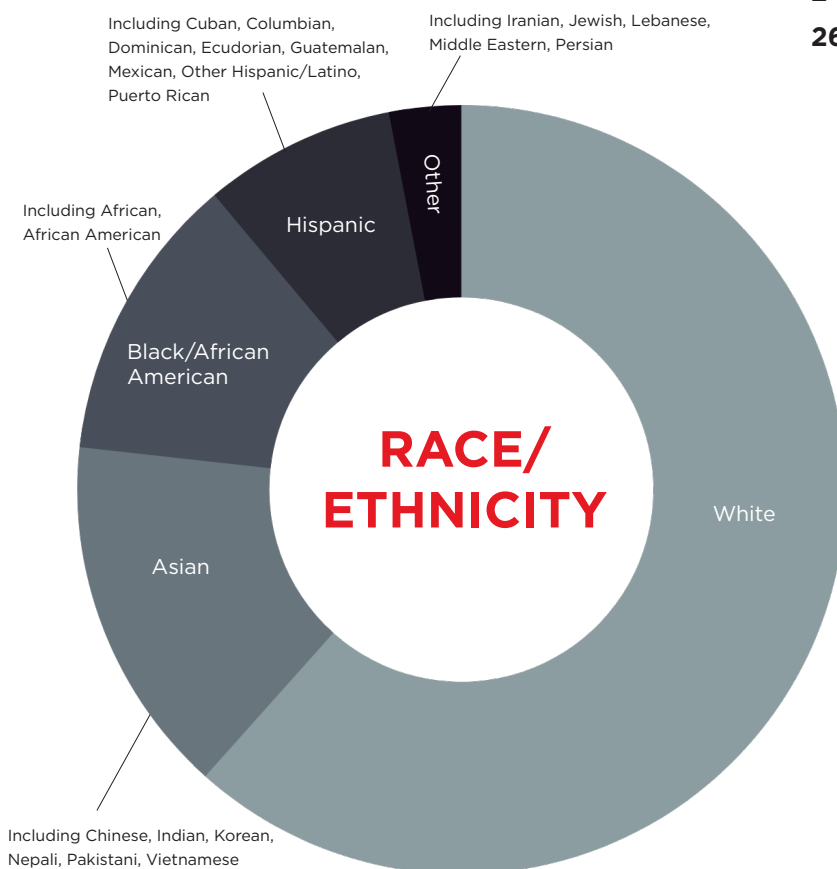

EXPERIENCES

79k+ **96k+** **286k+**

Service/Volunteer Hours

Research Hours

Medical/Clinical Hours

DEMOGRAPHICS

57% Female

43% Male

1 Gender Non-Binary

11% Nontraditional Age 27-43

20% Underrepresented in Medicine by Race/Ethnicity

28% Low Socioeconomic Background

29% Jefferson County, KY

20% from PEPP Counties

13% First Generation College Students

24 Average Age

3 Served in Military

2 Parents/Have Dependents

26 College Athletes

19 LANGUAGES SPOKEN

AMERICAN SIGN LANGUAGE
 AMHARIC ARABIC CHINESE
 ENGLISH FRENCH GERMAN
 GUJARATI HEBREW HINDI
 SPANISH KOREAN MALAYALAM
 PERSIAN PUNJABI TAMIL
 UKRAINIAN URDU VIETNAMESE