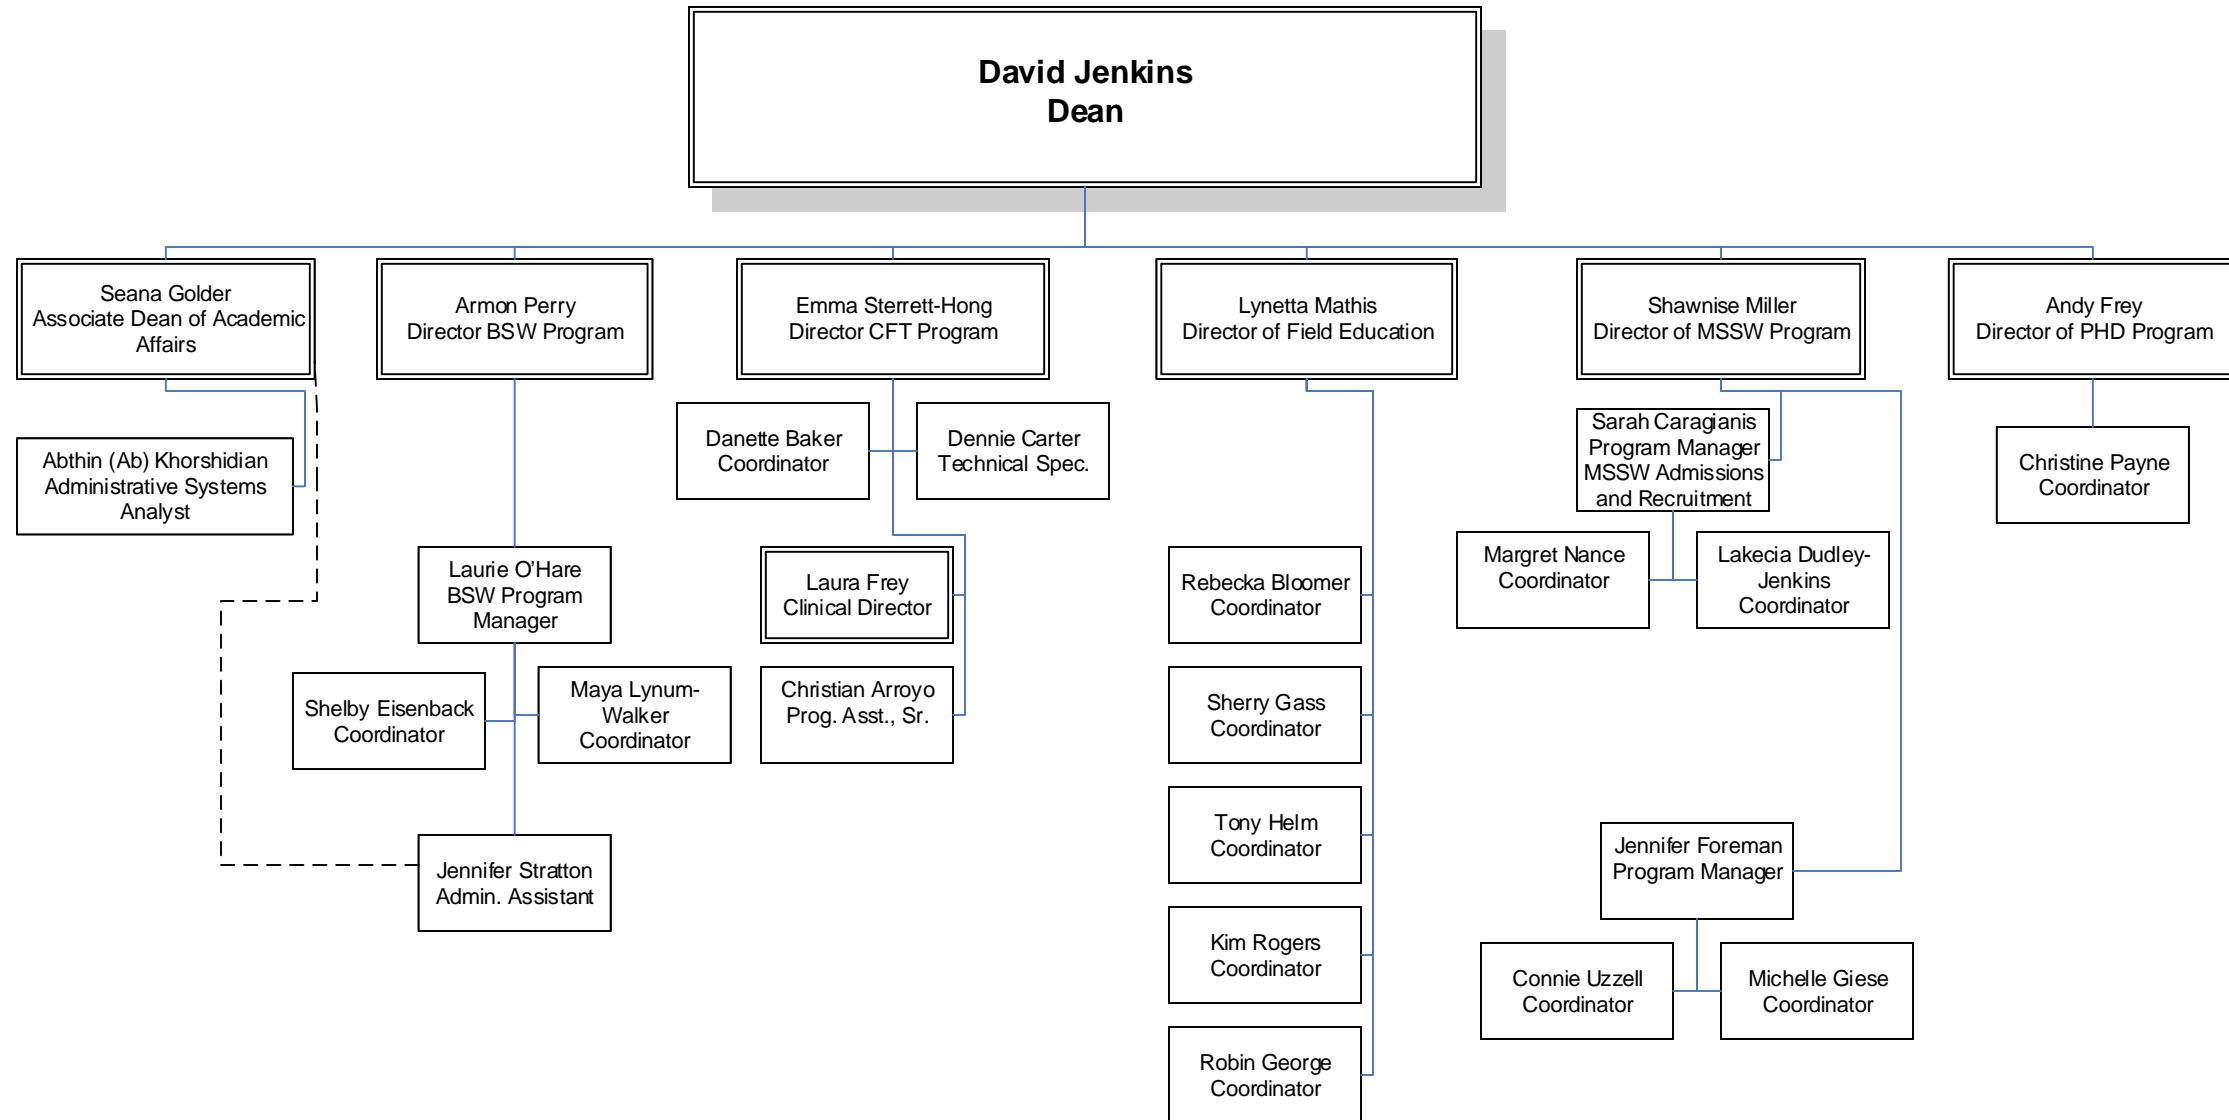

Kent School of Social Work Administration

Kent School of Social Work Faculty

David Jenkins
Dean

Tenured Professors

Becky Antle
Anita Barbee
Crystal Collins-Camargo
Anna Faul
Andy Frey
Seana Golder
Eli Karam
Tom Lawson
Sharon Moore
Armon Perry
Bibhuti Sar
Pamela Yankeelov

Tenured Associate Professors

Adrian Archulta
Laura Frey
Martin Hall
Lesley Harris
Jen Middleton
Heehyul Moon
Sunshine Rote
Emma Sterrett-Hong

Tenure Track Assistant Professors

Shantel Crosby
Stephanie Prost
Heather Storer
Andrew Winters
Marissa Yingling

Term Faculty Assistant Professors

Shawnise Miller

Instructors

Lisa Barrett
Jennifer Bobo
Jocelyn Fetvaler
Lynetta Mathis
Larry Michalczyk
Sharon Sanders
Emily Watts

Kent School of Social Work ACADEMIC PROGRAMS

Jennifer Middleton
Associate Professor
and PI

Armon Perry
Professor and PI

Bibhuti Sar
Professor and PI

Emma Sterrett-Hong
Associate Professor
PI

Betty Shiels
PI

Eric Schneider
Research & Grants
Manager

Katie Henry
Jenny Taylor
Research
Managers