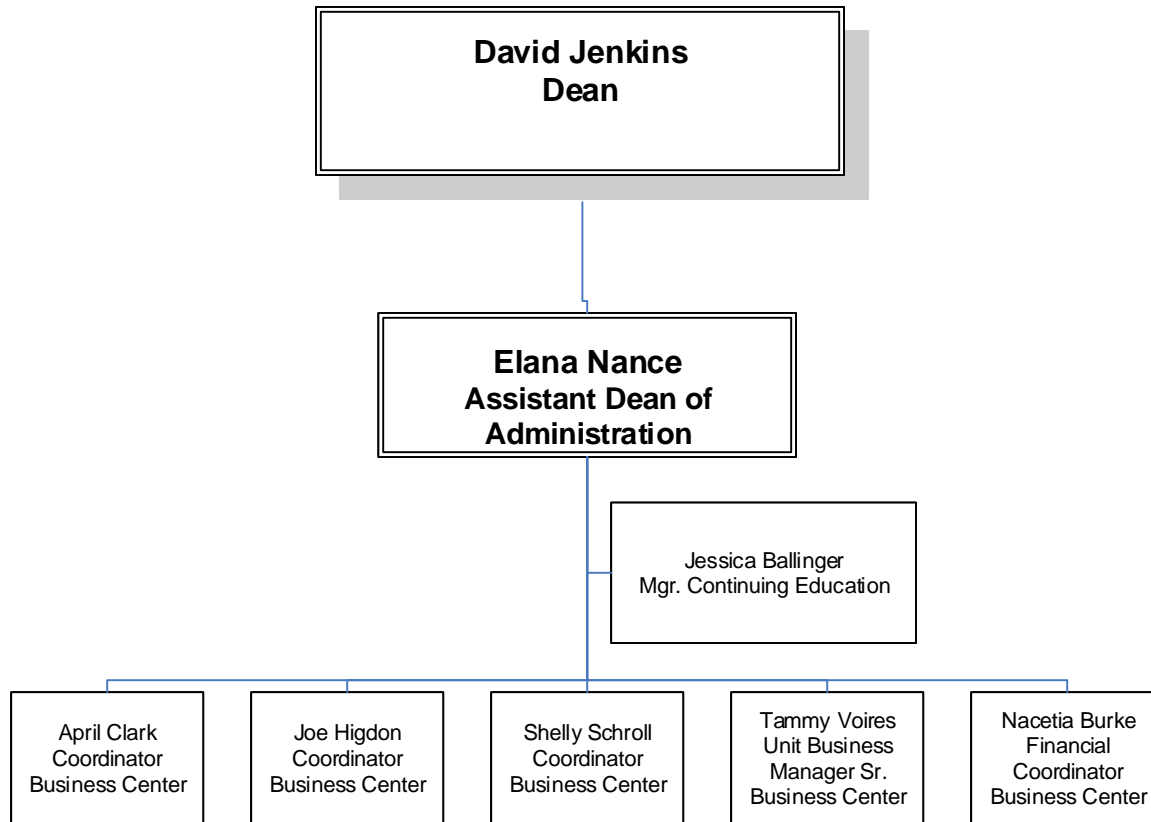

Term Faculty Assistant Professors

Shawnise Miller

Instructors

Lisa Barrett
Jennifer Bobo
Jocelyn Fetvaler
Lynetta Mathis
Larry Michalczyk
Sharon Sanders
Emily Watts

Kent School of Social Work ACADEMIC PROGRAMS

Kent School of Social Work BUSINESS CENTER

Kent School of Social Work

CENTERS/GRANTS/SPONSORED PROGRAMS

David Jenkins
Dean

Becky Antle
Professor and Director of the Center for
Family and Community Well-Being