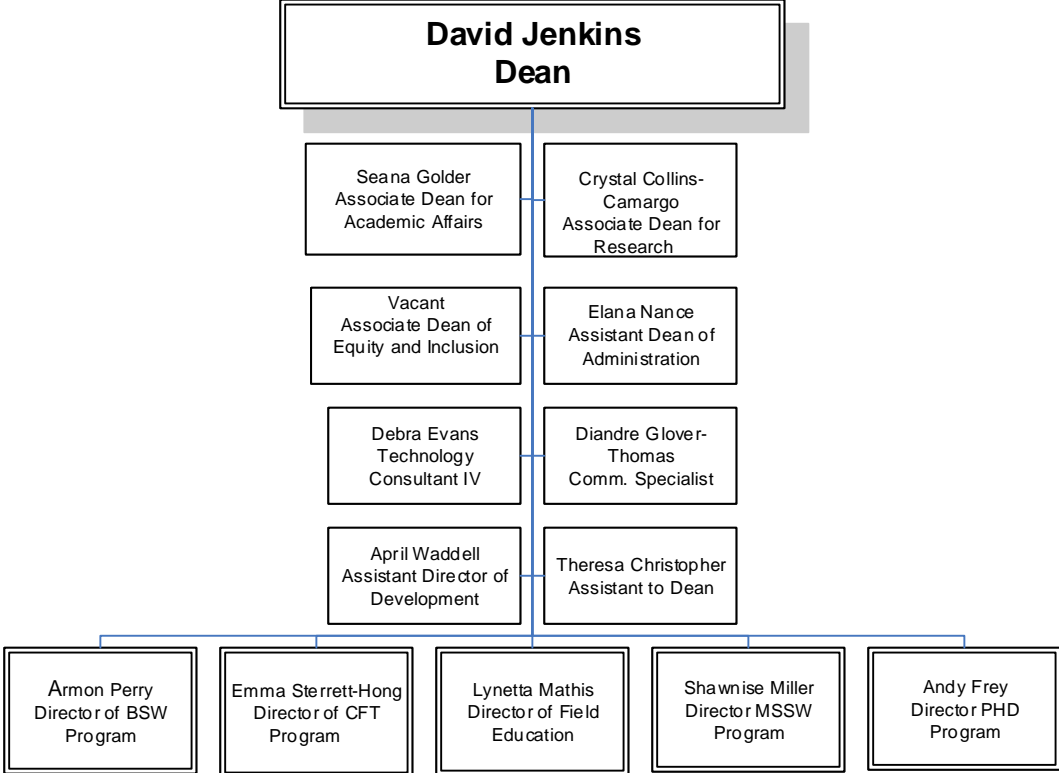

Kent School of Social Work Administration

Kent School of Social Work Faculty

David Jenkins
Dean

Tenured Professors

Becky Antle
Anita Barbee
Crystal Collins-Camargo
Anna Faul
Andy Frey
Seana Golder
Eli Karam
Tom Lawson
Sharon Moore
Armon Perry
Bibhuti Sar
Pamela Yankeelov

Tenured Associate Professors

Adrian Archulta
Laura Frey
Martin Hall
Lesley Harris
Jen Middleton
Heehyul Moon
Sunshine Rote
Emma Sterrett-Hong

Tenure Track Assistant Professors

Shantel Crosby
Stephanie Prost
Heather Storer
Andrew Winters
Marissa Yingling

Term Faculty Assistant Professors

Shawnise Miller

Instructors

Lisa Barrett
Jennifer Bobo
Jocelyn Fetvaler
Lynetta Mathis
Larry Michalczyk
Sharon Sanders
Emily Watts

Kent School of Social Work ACADEMIC PROGRAMS

Jennifer Middleton
Associate Professor
and PI

Armon Perry
Professor and PI

Bibhuti Sar
Professor and PI

Emma Sterrett-Hong
Associate Professor
PI

Betty Shiels
PI

Eric Schneider
Research & Grants
Manager

Katie Henry
Jenny Taylor
Research
Managers