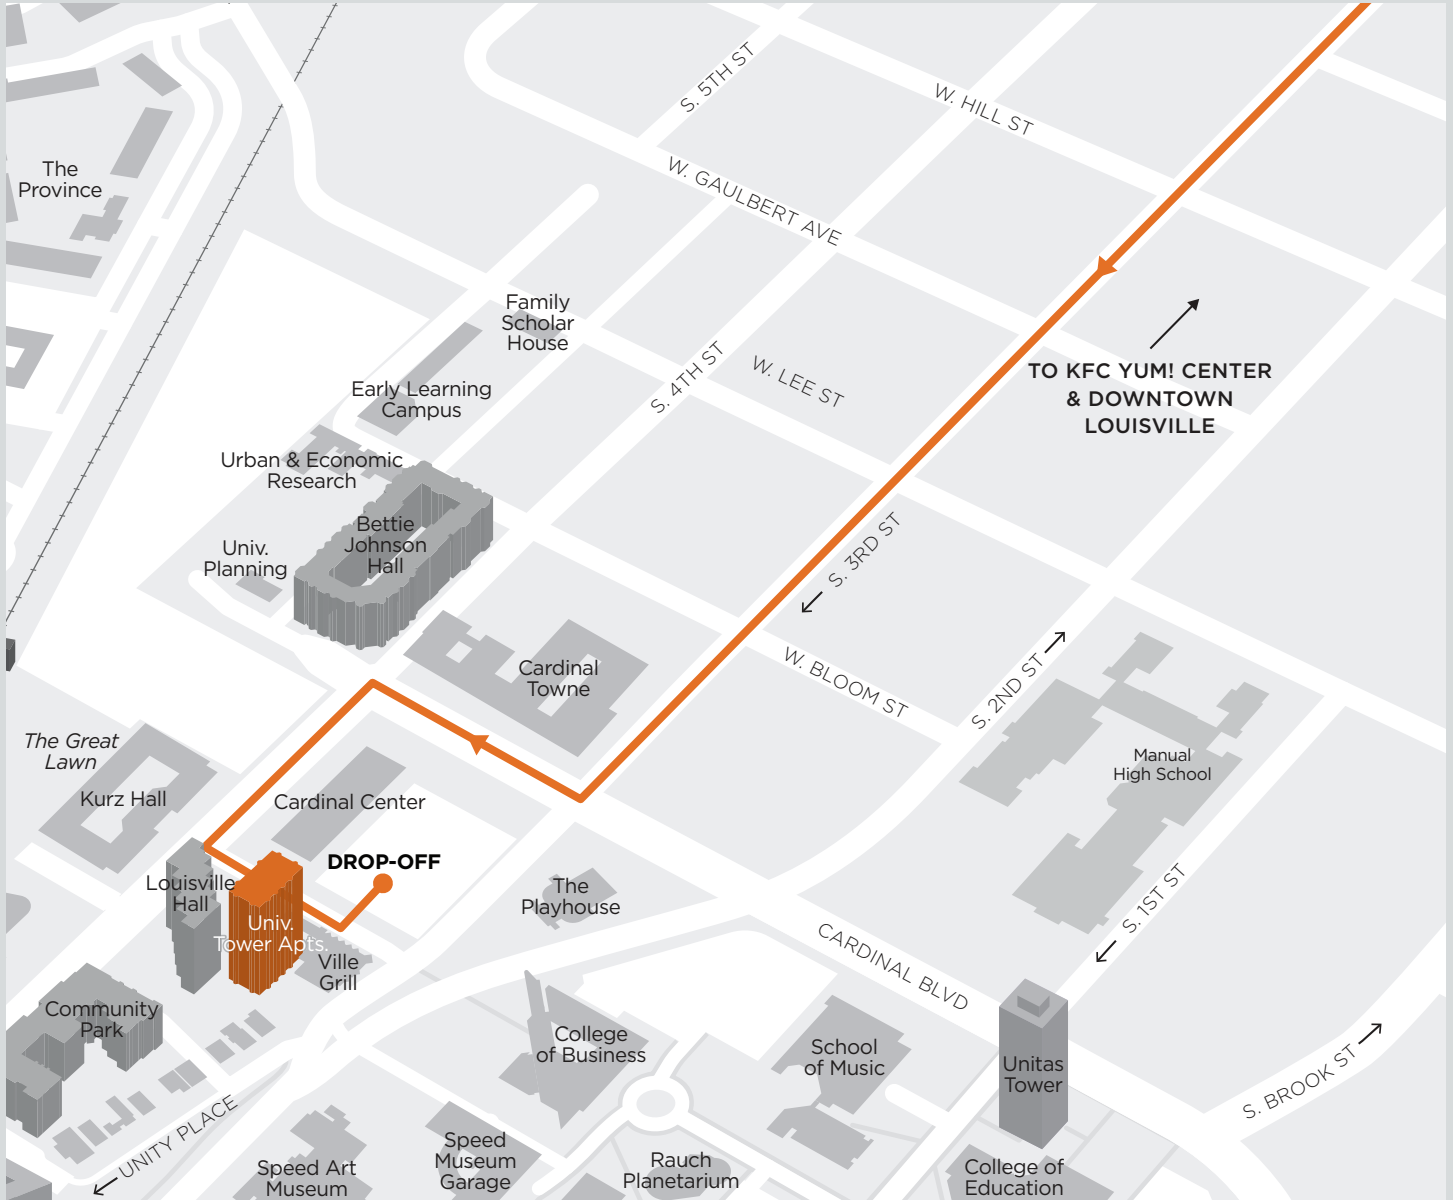

NAVIGATION (TRAVELING I-65 NORTH)

DIRECTIONS:

(I-65 North is accessible from I-265 and I-264)

1. Take I-65 North (toward Indianapolis) to Exit 132 at Eastern Parkway.
2. Turn right onto Crittenden Drive (Denny's will be on your right).
3. Drive across railroad tracks and underneath I-65.
4. Turn right at first traffic light onto Central Avenue.
5. Turn right at third traffic light onto Fourth Street.
6. Continue through three traffic lights; Drive underneath railroad tracks; continue through two more traffic lights.
7. Take right at third traffic light (W. Brandeis Avenue).

NAVIGATION (TRAVELING I-65 SOUTH)

DIRECTIONS:

(I-65 South is accessible from I-71 and I-64)

1. Take I-65 South (toward Nashville), to Exit 135 at St. Catherine West.
2. Veer to the right when exiting 65 onto St. Catherine West.
3. Make left at the fourth traffic light onto Fourth Street.
4. Continue through seven traffic lights.
5. Turn left at eight traffic light at W. Brandeis Avenue.
6. Proceed into parking lot and follow signs.