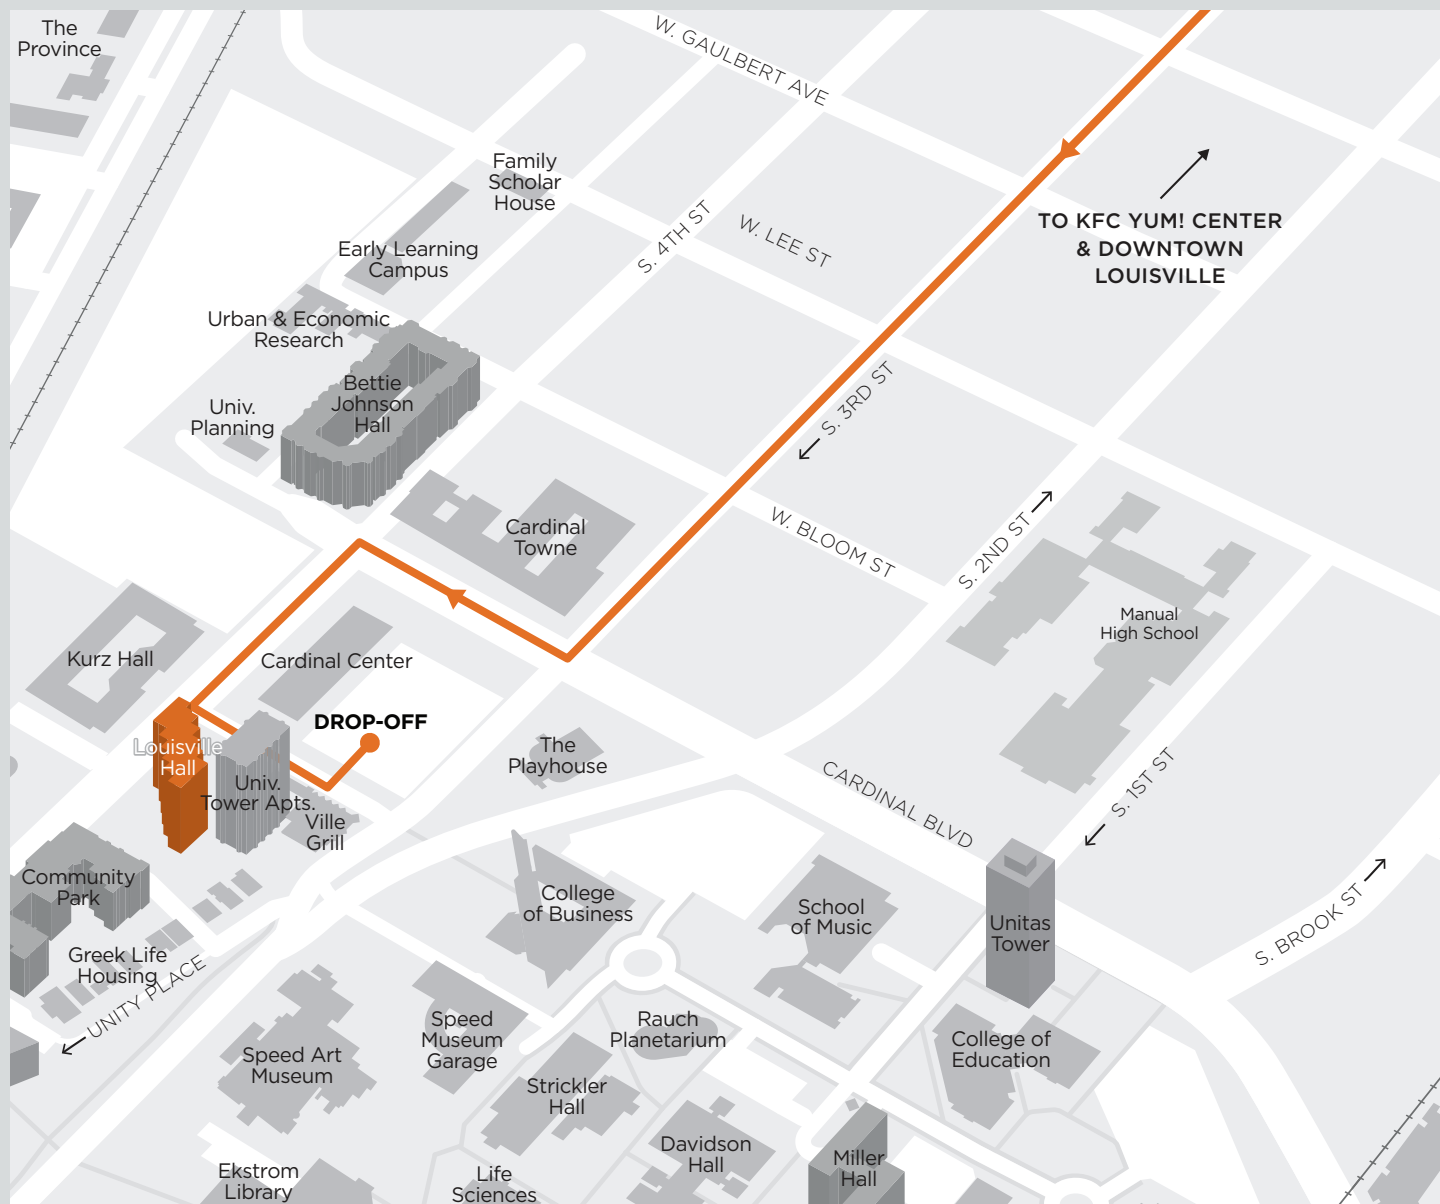

NAVIGATION (TRAVELING I-65 NORTH)

DIRECTIONS:

(I-65 North is accessible from I-265 and I-264)

1. Take I-65 North (toward Indianapolis) to Exit 132 at Eastern Parkway.
2. Turn right onto Crittenden Drive (Denny's will be on your right).
3. Drive across railroad tracks and underneath I-65.
4. Turn right at first traffic light onto Central Avenue.
5. Turn right at third traffic light onto Fourth Street.
6. Continue through three traffic lights; Drive underneath railroad tracks; continue through two more traffic lights.
7. Take right at third traffic light onto W. Brandeis Avenue.
8. Proceed into parking lot.

NAVIGATION (TRAVELING I-65 SOUTH)

DIRECTIONS:

(I-65 South is accessible from I-71 and I-64)

1. Take I-65 South (toward Nashville), to Exit 135 at St. Catherine West.
2. Veer to the right when exiting 65 onto St. Catherine West.
3. Make left at the fourth traffic light onto Fourth Street.
4. Continue through seven traffic lights.
5. Turn left at eighth traffic light onto W. Brandeis Avenue.
6. Proceed into parking lot and follow signs.