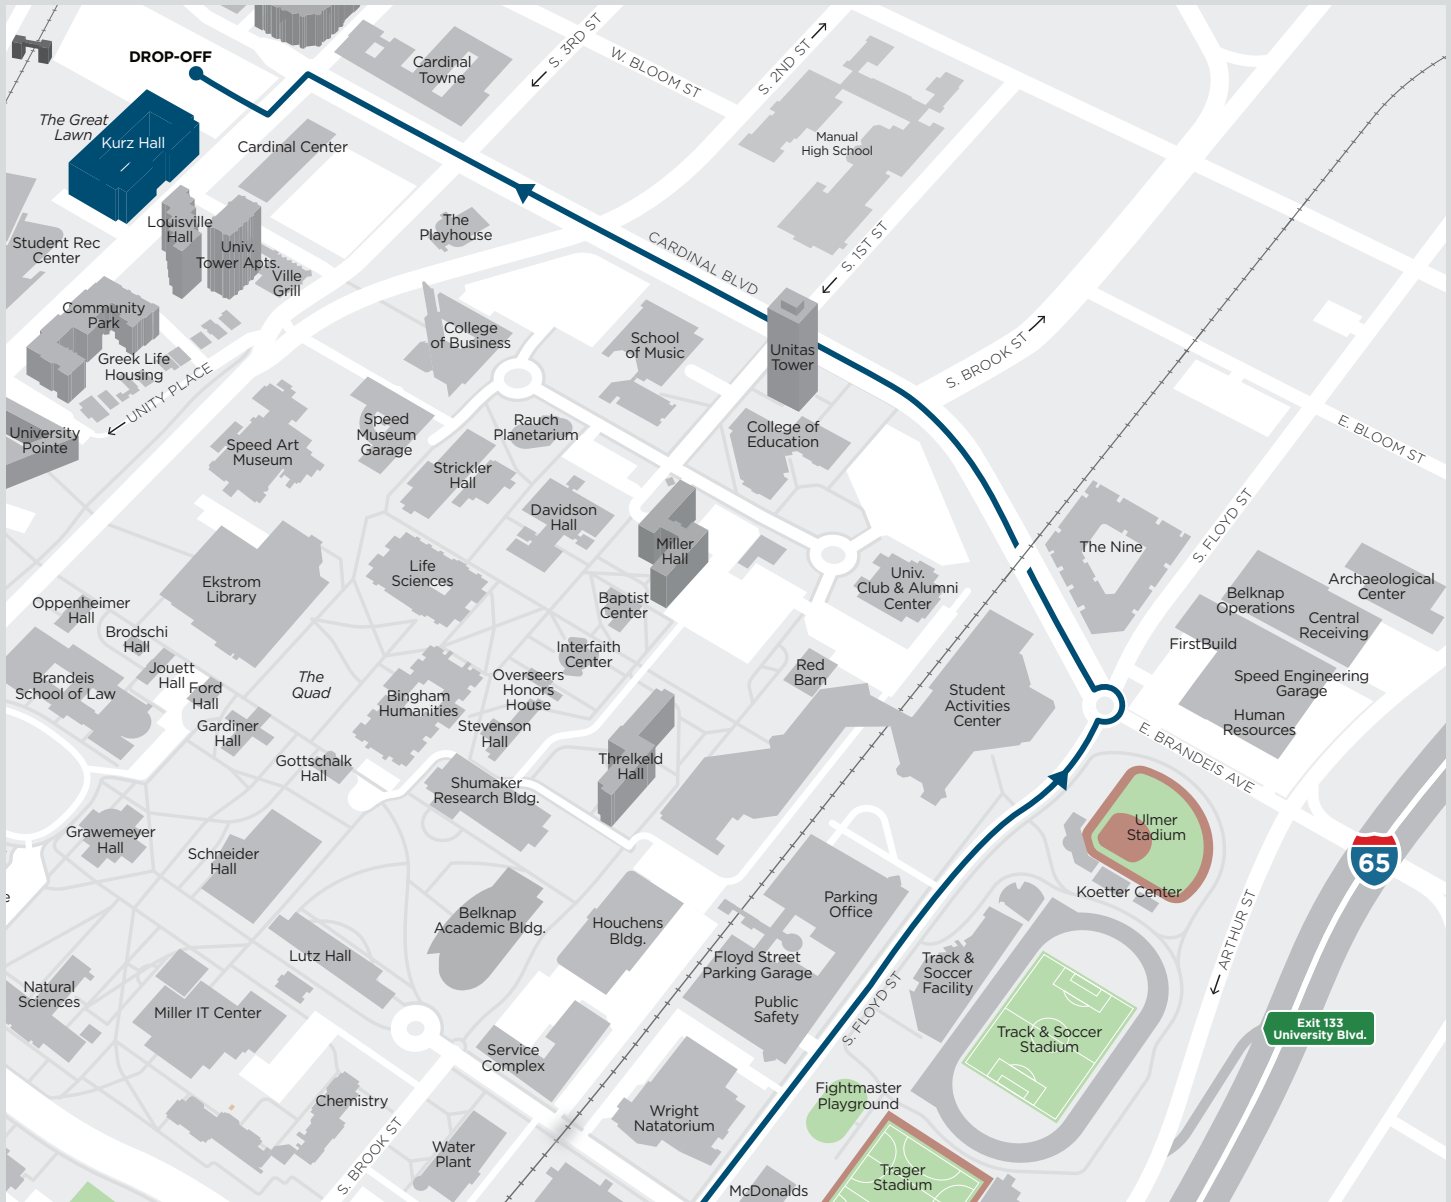

## NAVIGATION (TRAVELING I-65 NORTH)

### DIRECTIONS:

(I-65 North is accessible from I-265 and I-264)

1. Take I-65 North (toward Indianapolis) to Exit 133 at University Boulevard.
2. Turn left at first traffic light onto University Boulevard.
3. Turn right at second traffic light (S. Floyd Street).
4. Continue through two traffic lights and enter roundabout.
5. Exit roundabout at third right onto E. Brandeis Avenue.
6. Continue onto E. Cardinal Boulevard.
7. Cross through fourth traffic light at Fourth Street and Cardinal Boulevard (Bettie Johnson will be on your right; Kurz will be on your left).
8. Proceed into parking lot and follow signs.

## NAVIGATION (TRAVELING I-65 SOUTH)

### DIRECTIONS:

(I-65 South is accessible from I-71 and I-64)

1. Take I-65 South (toward Nashville), to Exit 135 at St. Catherine West.
2. Veer to the right when exiting 65 onto St. Catherine West.
3. Make left at the fourth traffic light (Fourth Street).
4. Continue through six traffic lights.
5. Turn right at seventh traffic light at Fourth Street and Cardinal Boulevard onto Cardinal Boulevard (Bettie Johnson will be on your right; Kurz will be on your left).
6. Proceed into parking lot and follow signs