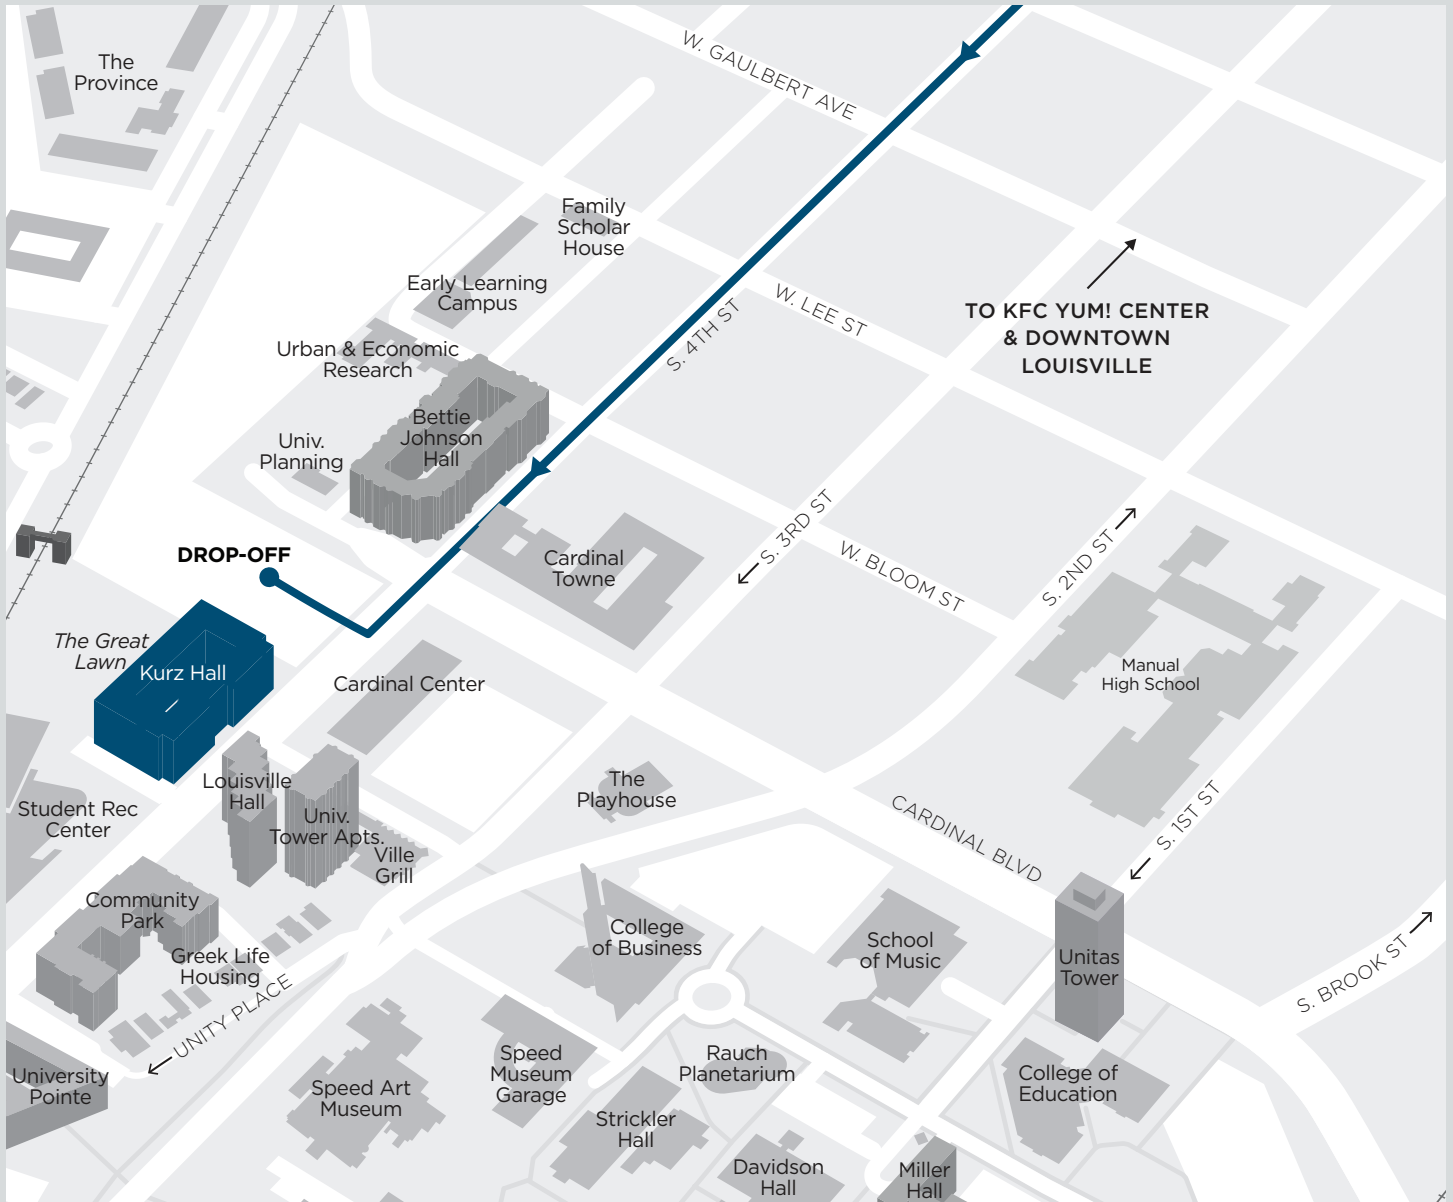

## NAVIGATION (TRAVELING I-65 NORTH)

### DIRECTIONS:

(I-65 North is accessible from I-265 and I-264)

1. Take I-65 North (toward Indianapolis) to Exit 133 at University Boulevard.
2. Turn left at first traffic light onto University Boulevard.
3. Turn right at second traffic light (S. Floyd Street).
4. Continue through two traffic lights and enter roundabout.
5. Exit roundabout at third right onto E. Brandeis Avenue.
6. Continue onto E. Cardinal Boulevard.
7. Cross through fourth traffic light at Fourth Street and Cardinal Boulevard (Bettie Johnson will be on your right; Kurz will be on your left).
8. Proceed into parking lot and follow signs.

## NAVIGATION (TRAVELING I-65 SOUTH)

### DIRECTIONS:

(I-65 South is accessible from I-71 and I-64)

1. Take I-65 South (toward Nashville), to Exit 135 at St. Catherine West.
2. Veer to the right when exiting 65 onto St. Catherine West.
3. Make left at the fourth traffic light (Fourth Street).
4. Continue through six traffic lights.
5. Turn right at seventh traffic light at Fourth Street and Cardinal Boulevard onto Cardinal Boulevard (Bettie Johnson will be on your right; Kurz will be on your left).
6. Proceed into parking lot and follow signs