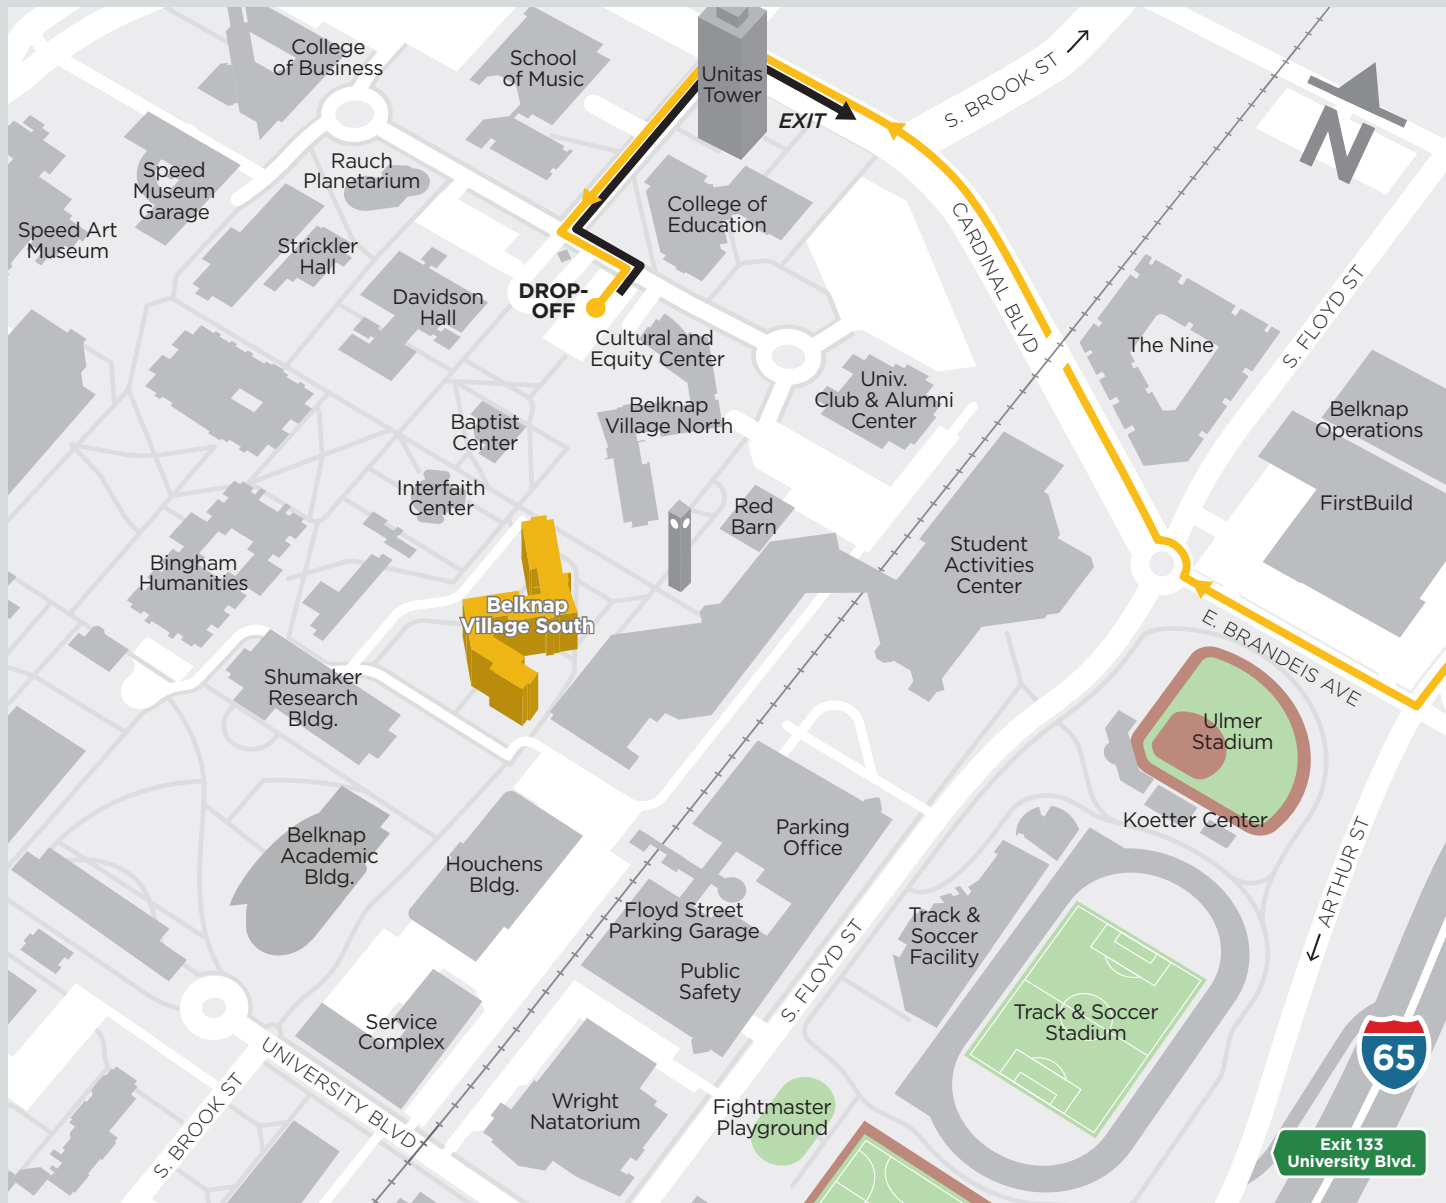

## NAVIGATION (TRAVELING I-65 NORTH)

### DIRECTIONS:

(I-65 North is accessible from I-265 and I-264)

1. Take I-65 North (toward Indianapolis) to Exit 133 at University Boulevard.
2. Turn left at first light onto University Boulevard.
3. Turn right at the second traffic light onto S. Floyd Street.
4. Continue through two traffic lights and enter roundabout.
5. Exit roundabout at third right onto E. Brandeis Avenue.
6. Continue onto E. Cardinal Boulevard.
7. Go straight through traffic light at Brook Street.
8. Turn left into the North Entrance, which is directly between the School of Music and Uritas Tower (duPont Manual High School will be on your right). Proceed down First Street until you reach the traffic stop.
9. At the stop sign, turn left onto E. Brandeis Avenue and make a right into the East Brandeis Visitor Pay Parking lot.
10. After unloading, exit the lot and turn left onto E. Brandeis Avenue.
11. At the stop sign make a right to exit back onto Cardinal Boulevard.

## NAVIGATION (TRAVELING I-65 SOUTH)

### DIRECTIONS:

(I-65 South is accessible from I-71 and I-64)

1. Take I-65 South (toward Nashville), to Exit 124 at Arthur Street.
2. Turn right at stop sign onto Brandeis Avenue and Cardinal Boulevard.
3. Continue through the roundabout.
4. Exit roundabout at second right onto E. Brandeis Avenue.
5. Continue onto E. Cardinal Boulevard.
6. Go straight through traffic light at Brook Street.
7. Turn left into the North Entrance, which is directly between the School of Music and Unitas Tower (duPont Manual High School will be on your right). Proceed down First Street until you reach the traffic stop.
8. At the stop sign, turn left onto E. Brandeis Avenue and make a right into the East Brandeis Visitor Pay Parking lot.
9. After unloading, exit the lot and turn left onto E. Brandeis Avenue.
10. At the stop sign make a right to exit back onto Cardinal Boulevard.