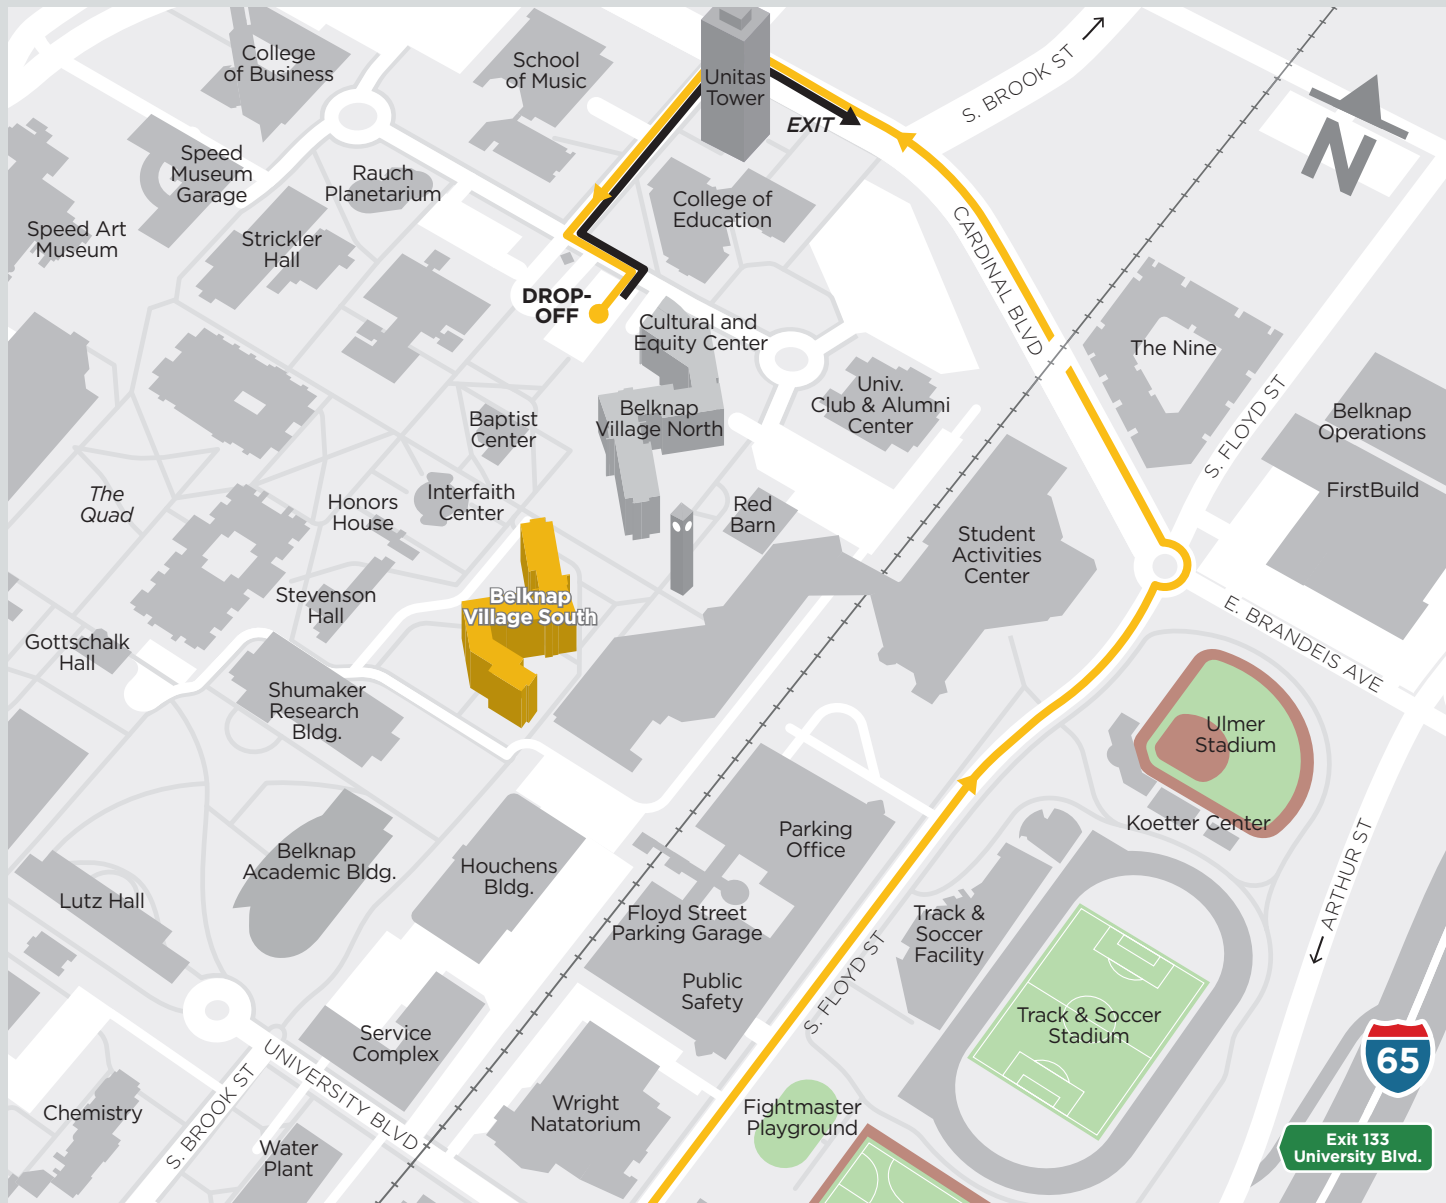

## NAVIGATION (TRAVELING I-65 NORTH)

### DIRECTIONS:

(I-65 North is accessible from I-265 and I-264)

1. Take I-65 North (toward Indianapolis) to Exit 133 at University Boulevard.
2. Turn left at first light onto University Boulevard.
3. Turn right at the second traffic light onto S. Floyd Street.
4. Continue through two traffic lights and enter roundabout.
5. Exit roundabout at third right onto E. Brandeis Avenue.
6. Continue onto E. Cardinal Boulevard.
7. Go straight through traffic light at Brook Street.
8. Turn left into the North Entrance, which is directly between the School of Music and Uritas Tower (duPont Manual High School will be on your right). Proceed down First Street until you reach the traffic stop.
9. At the stop sign, turn left onto E. Brandeis Avenue and make a right into the East Brandeis Visitor Pay Parking lot.
10. After unloading, exit the lot and turn left onto E. Brandeis Avenue.
11. At the stop sign make a right to exit back onto Cardinal Boulevard.

## NAVIGATION (TRAVELING I-65 SOUTH)

### DIRECTIONS:

(I-65 South is accessible from I-71 and I-64)

1. Take I-65 South (toward Nashville), to Exit 124 at Arthur Street.
2. Turn right at stop sign onto Brandeis Avenue and Cardinal Boulevard.
3. Continue through the roundabout.
4. Exit roundabout at second right onto E. Brandeis Avenue.
5. Continue onto E. Cardinal Boulevard.
6. Go straight through traffic light at Brook Street.
7. Turn left into the North Entrance, which is directly between the School of Music and Unitas Tower (duPont Manual High School will be on your right). Proceed down First Street until you reach the traffic stop.
8. At the stop sign, turn left onto E. Brandeis Avenue and make a right into the East Brandeis Visitor Pay Parking lot.
9. After unloading, exit the lot and turn left onto E. Brandeis Avenue.
10. At the stop sign make a right to exit back onto Cardinal Boulevard.