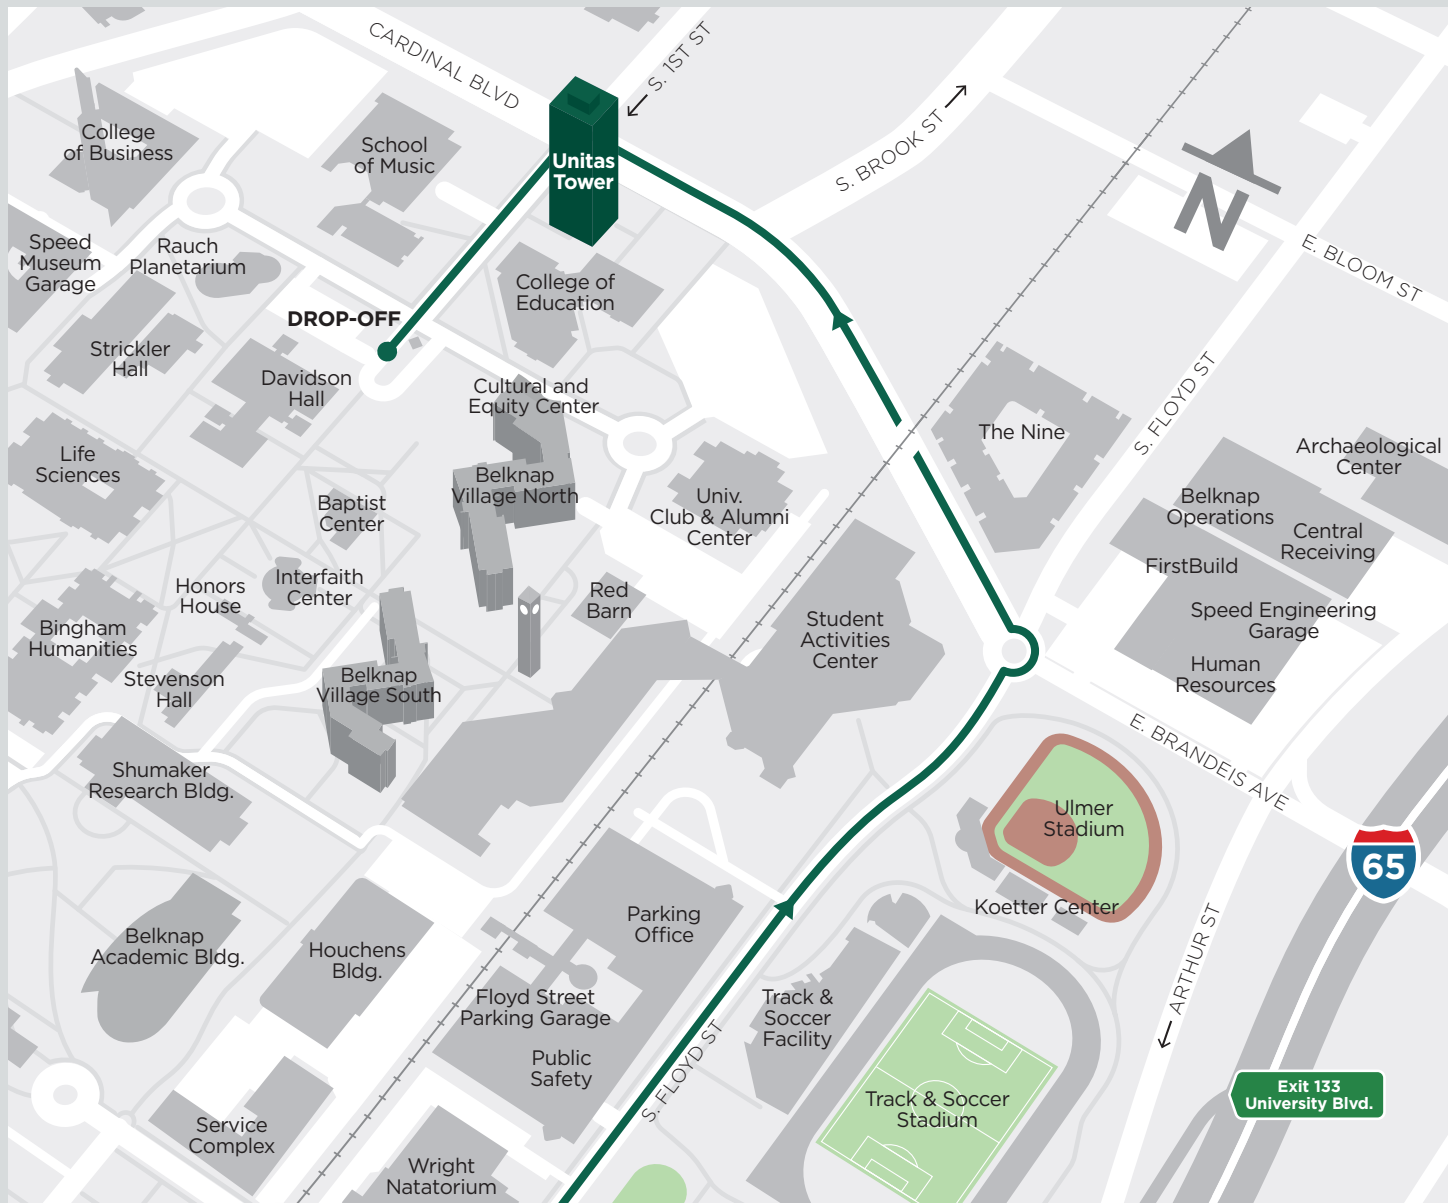

### DIRECTIONS:

(I-65 North is accessible from I-265 and I-264)

1. Take I-65 North (toward Indianapolis) to Exit 133 at University Boulevard.
2. Turn left at first traffic light (Arthur Street).
3. Turn right at second traffic light (S. Floyd Street).
4. Continue through two traffic lights and enter roundabout.
5. Exit roundabout at third right onto E. Brandeis Avenue.
6. Continue onto E. Cardinal Boulevard.
7. Go through traffic light at Brook Street.
8. Turn left into the North Entrance, which is directly between the School of Music and Uritas Tower (duPont Manual High School will be on your right).

**\*\*If you reach the intersection of Cardinal Boulevard and Second Street, you have gone too far.\*\***

## NAVIGATION (TRAVELING I-65 SOUTH)

### DIRECTIONS:

(I-65 South is accessible from I-71 and I-64)

1. Take I-65 South (toward Nashville), to Exit 134 at Arthur Street.
2. Turn right at stop sign onto Brandeis Avenue and Cardinal Boulevard.
3. Continue into the roundabout.
4. Exit roundabout at second right onto E. Brandeis Avenue.
5. Continue onto E. Cardinal Boulevard.
6. Go through traffic light at Brook Street.
7. Turn left into the North Entrance, which is directly between the