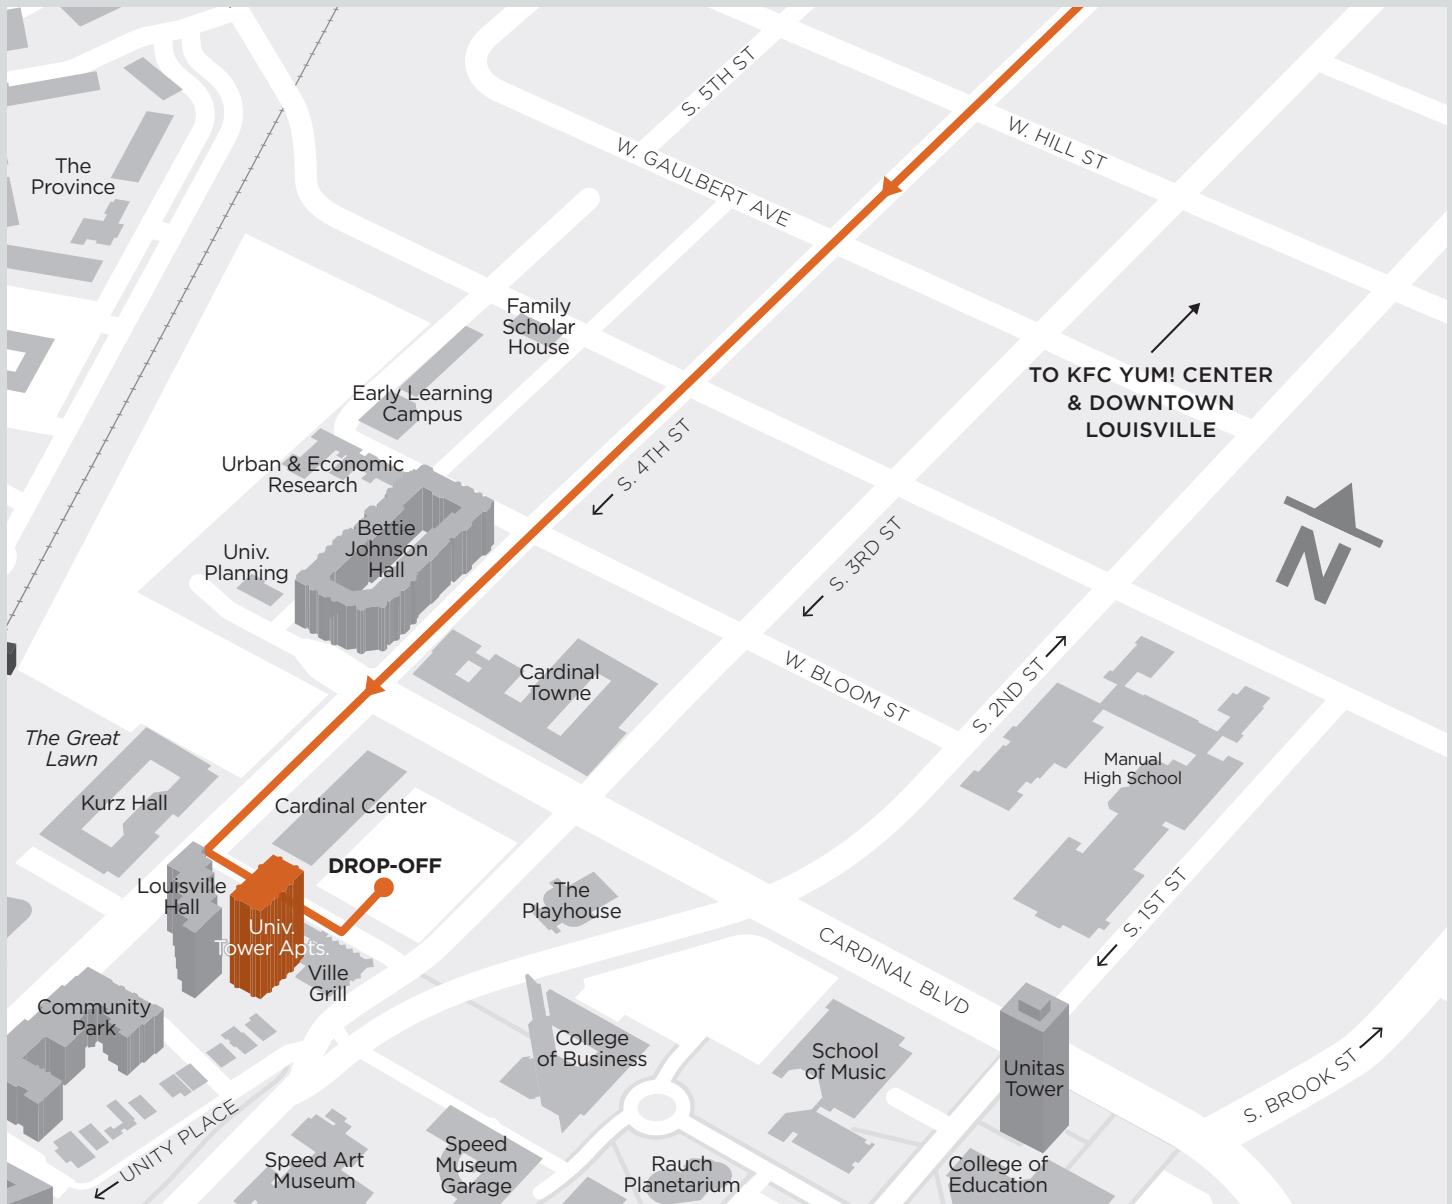

NAVIGATION (TRAVELING I-65 NORTH)

DIRECTIONS:

(I-65 North is accessible from I-265 and I-264)

1. Take I-65 North (toward Indianapolis) to Exit 132 at Eastern Parkway.
2. Turn right onto Crittenden Drive (Denny's will be on your right).
3. Drive across railroad tracks and underneath I-65.
4. Turn right at first traffic light onto Central Avenue.
5. Turn right at third traffic light onto Fourth Street.
6. Continue through three traffic lights; Drive underneath railroad tracks; continue through two more traffic lights.
7. Take right at third traffic light (W. Brandeis Avenue).

NAVIGATION (TRAVELING I-65 SOUTH)

DIRECTIONS:

(I-65 South is accessible from I-71 and I-64)

1. Take I-65 South (toward Nashville), to Exit 135 at St. Catherine West.
2. Veer to the right when exiting 65 onto St. Catherine West.
3. Make left at the fourth traffic light onto Fourth Street.
4. Continue through seven traffic lights.
5. Turn left at eight traffic light at W. Brandeis Avenue.
6. Proceed into parking lot and follow signs.