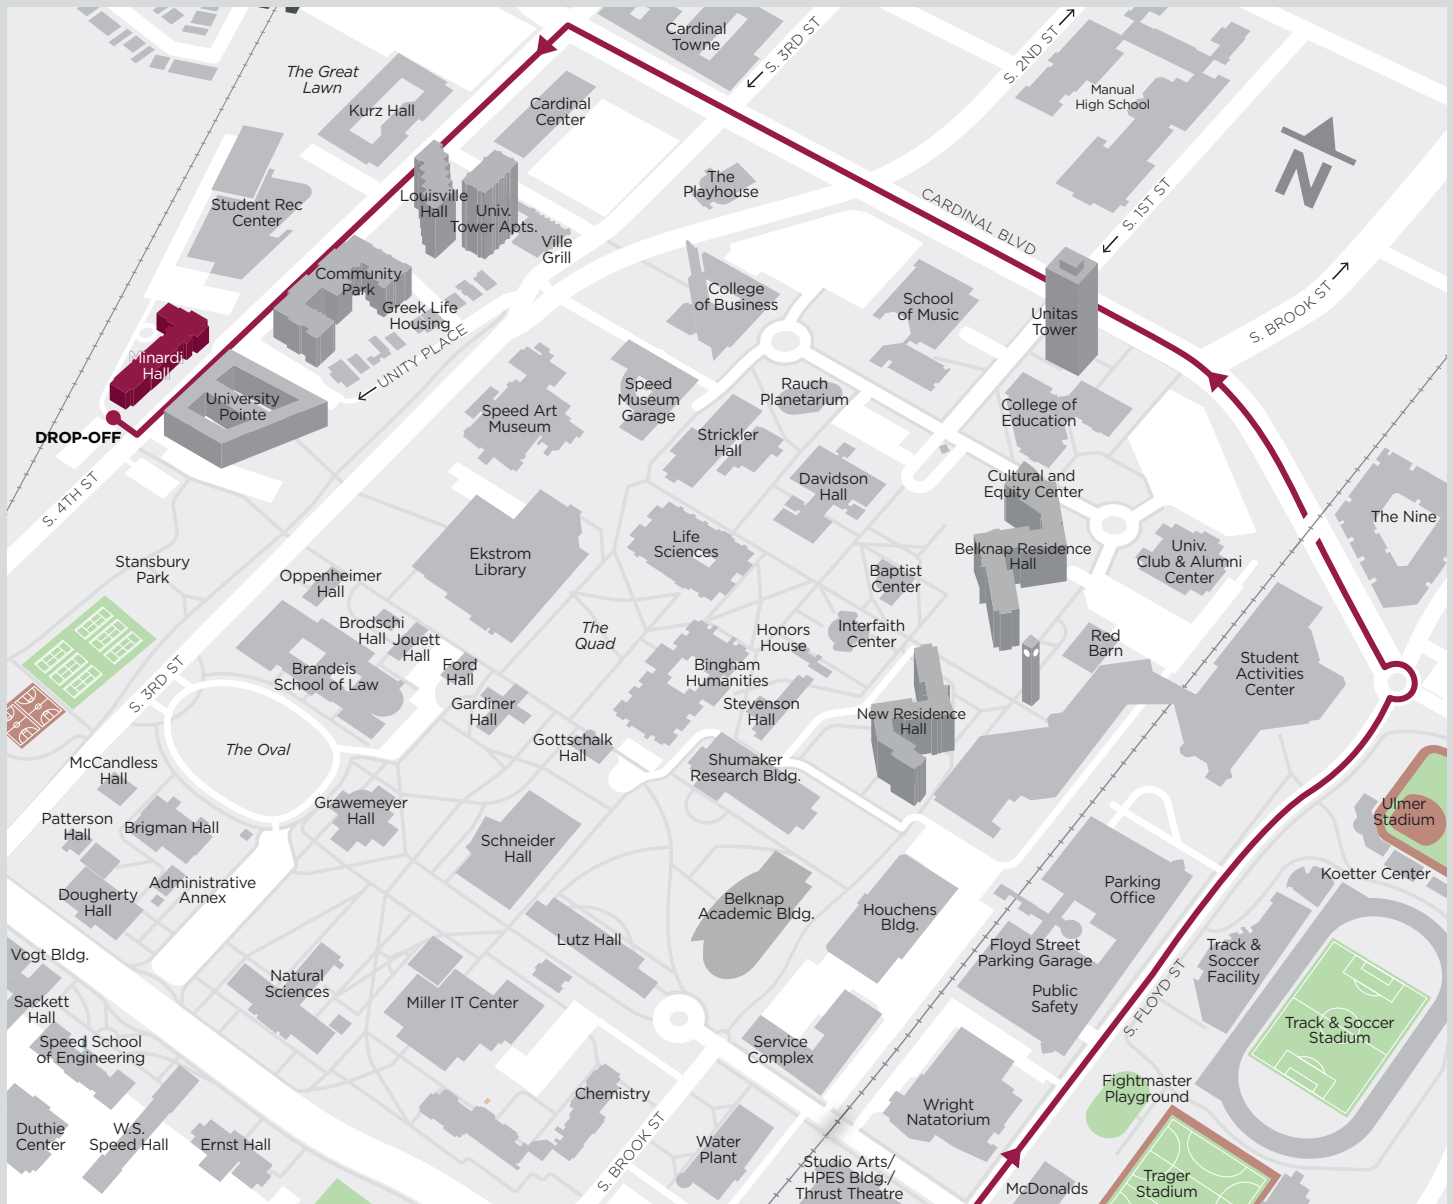

# NAVIGATION (TRAVELING I-65 NORTH)

## DIRECTIONS:

(I-65 North is accessible from I-265 and I-264)

1. Take I-65 North (toward Indianapolis) to Exit 133 at University Boulevard.
2. Turn left at first traffic light onto University Boulevard.
3. Turn right at second traffic light (S. Floyd Street).
4. Continue through two traffic lights and enter roundabout.
5. Exit roundabout at third right onto E. Brandeis Avenue.
6. Continue onto E Cardinal Boulevard.
7. Take a left at fourth traffic light (Fourth Street).
8. Continue straight and through two lights.
9. Turn right at third light into the Billy Minardi parking lot and drive behind Billy Minardi Hall.

## NAVIGATION (TRAVELING I-65 SOUTH)

### DIRECTIONS:

(I-65 South is accessible from I-71 and I-64)

1. Take I-65 South (toward Nashville), to Exit 135 at St. Catherine West.
2. Veer to the right when exiting 65 onto St. Catherine West.
3. Make left at the fourth traffic light (Fourth Street).
4. Continue through seven traffic lights (seventh being Cardinal Blvd. light).
5. Continue on Fourth Street through two traffic lights.
6. Turn right at third traffic light into the Billy Minardi parking lot and drive behind Billy Minardi Hall.