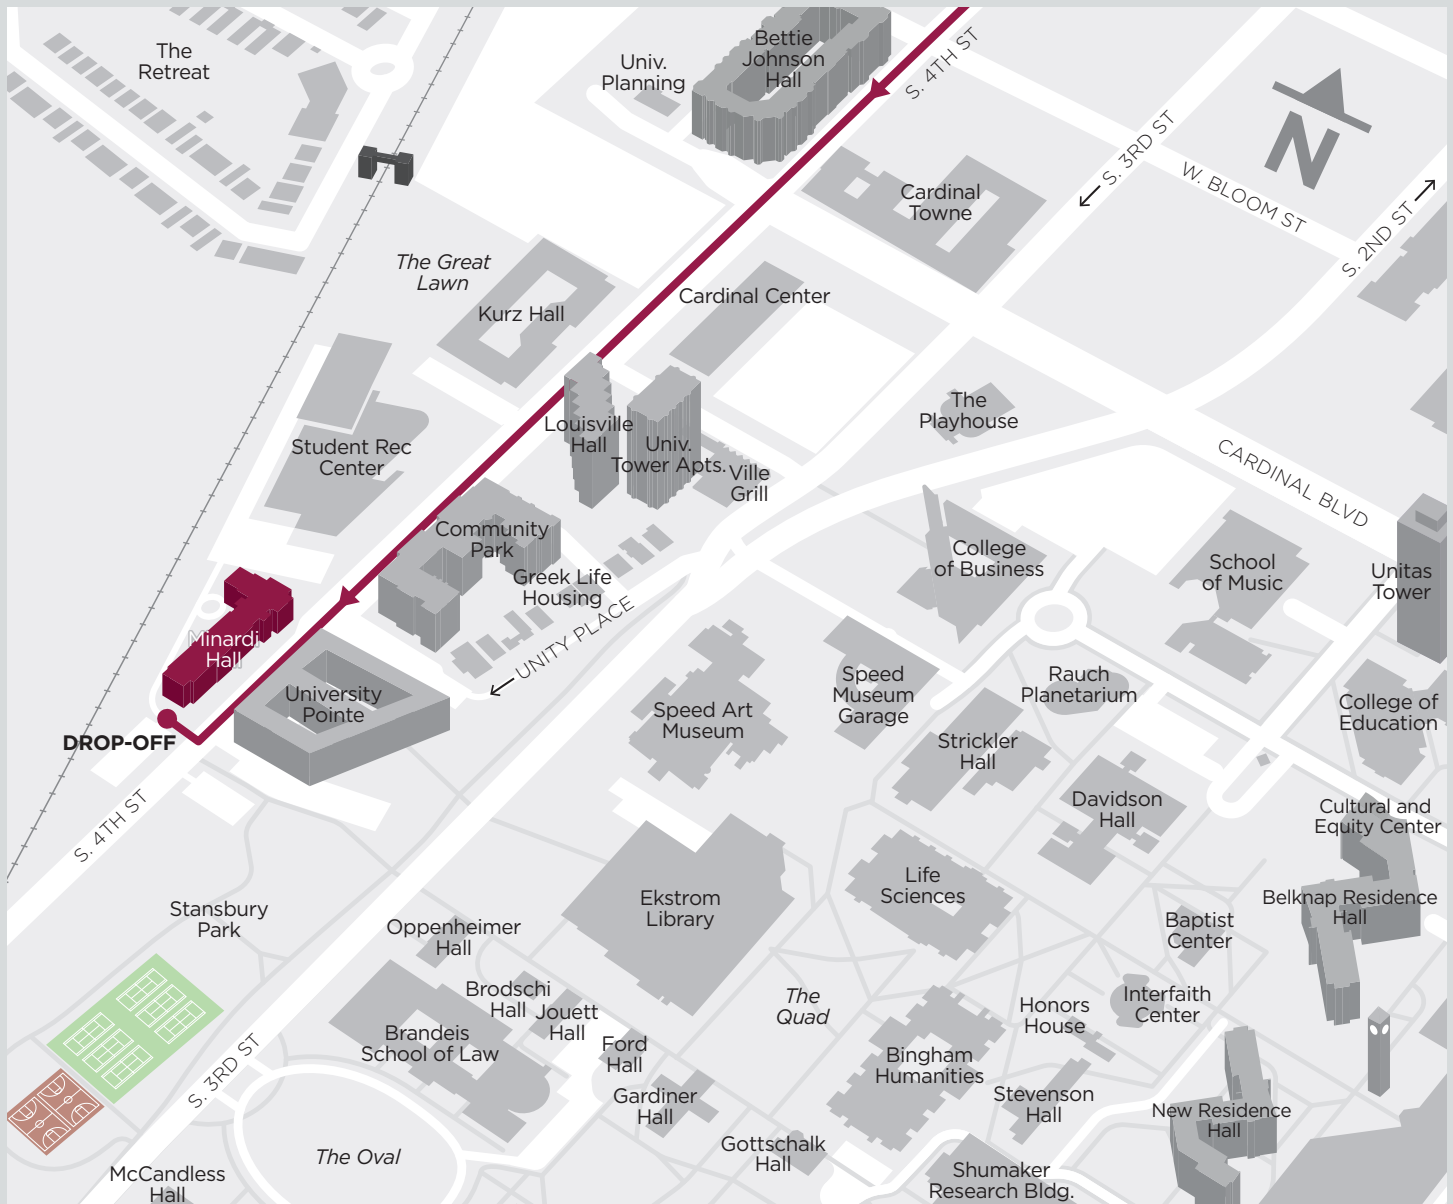

# NAVIGATION (TRAVELING I-65 NORTH)

## DIRECTIONS:

(I-65 North is accessible from I-265 and I-264)

1. Take I-65 North (toward Indianapolis) to Exit 133 at University Boulevard.
2. Turn left at first traffic light onto University Boulevard.
3. Turn right at second traffic light (S. Floyd Street).
4. Continue through two traffic lights and enter roundabout.
5. Exit roundabout at third right onto E. Brandeis Avenue.
6. Continue onto E Cardinal Boulevard.
7. Take a left at fourth traffic light (Fourth Street).
8. Continue straight and through two lights.
9. Turn right at third light into the Billy Minardi parking lot and drive behind Billy Minardi Hall.

## NAVIGATION (TRAVELING I-65 SOUTH)

### DIRECTIONS:

(I-65 South is accessible from I-71 and I-64)

1. Take I-65 South (toward Nashville), to Exit 135 at St. Catherine West.
2. Veer to the right when exiting 65 onto St. Catherine West.
3. Make left at the fourth traffic light (Fourth Street).
4. Continue through seven traffic lights (seventh being Cardinal Blvd. light).
5. Continue on Fourth Street through two traffic lights.
6. Turn right at third traffic light into the Billy Minardi parking lot and drive behind Billy Minardi Hall.