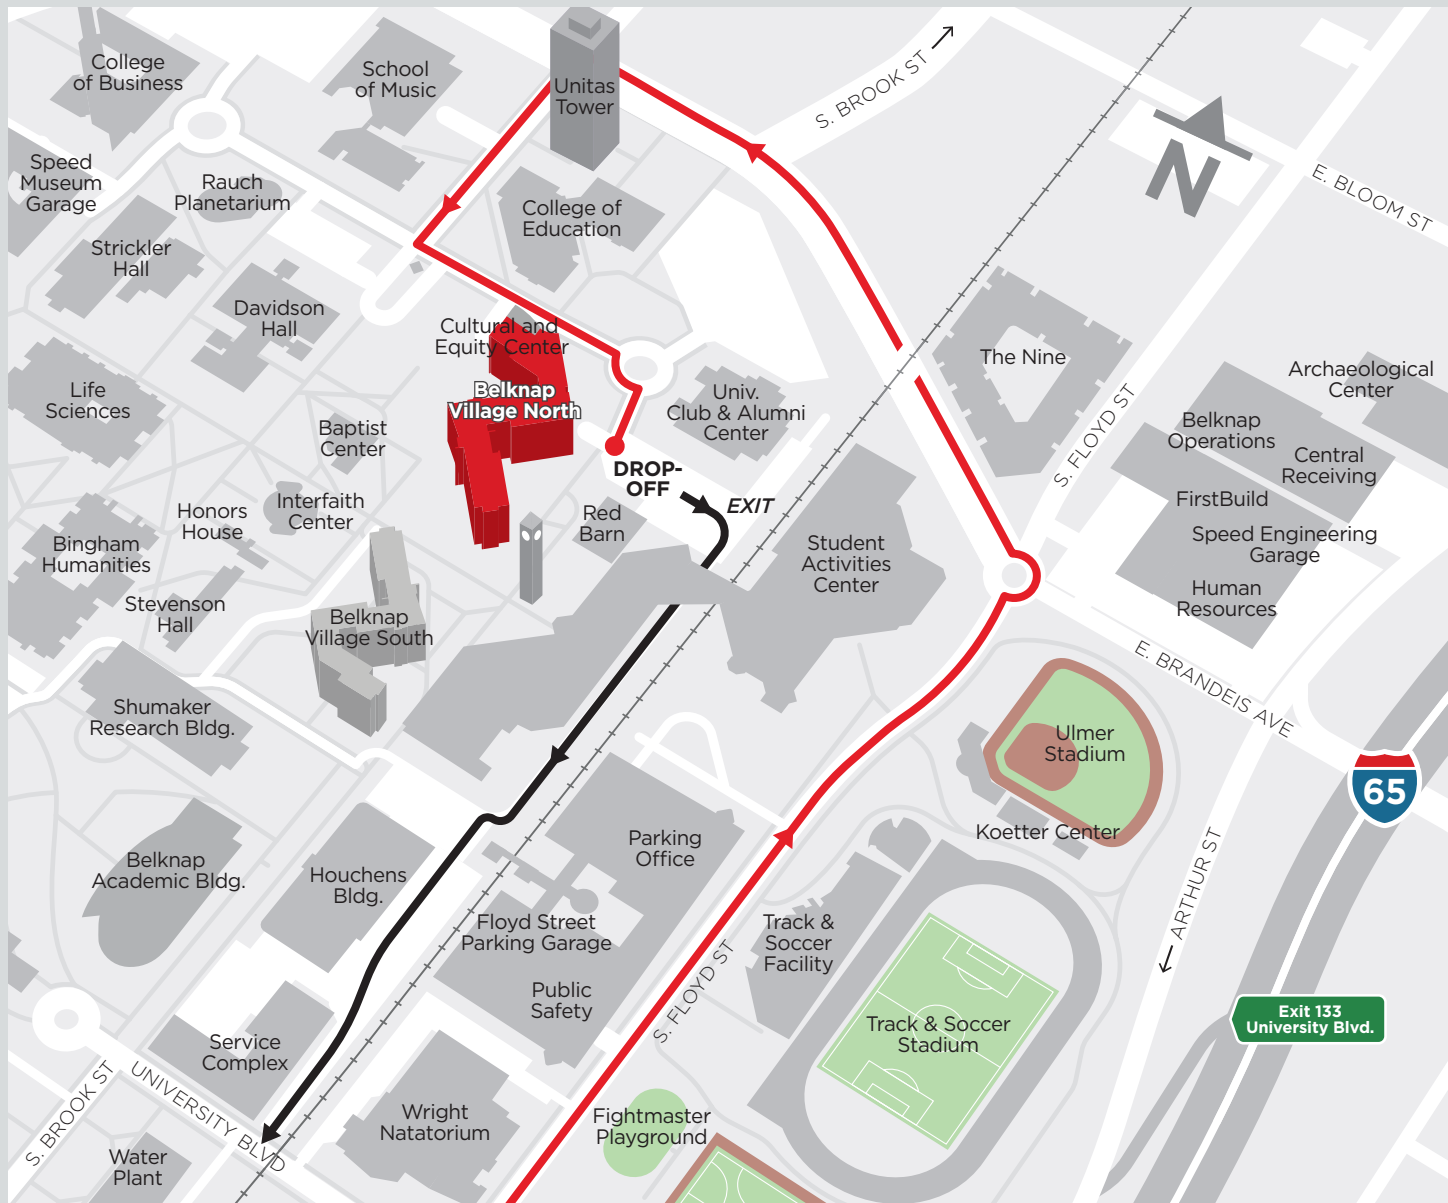

NAVIGATION (TRAVELING I-65 NORTH)

DIRECTIONS:

(I-65 North is accessible from I-265 and I-264)

1. Take I-65 North (toward Indianapolis) to Exit 133 at University Boulevard.
2. Turn left at first light onto University Boulevard.
3. Turn right at the second traffic light onto S. Floyd Street.
4. Continue through two traffic lights and enter roundabout.
5. Exit roundabout at third right onto E. Brandeis Avenue.
6. Continue onto E. Cardinal Boulevard.
7. Go straight through traffic light at Brook Street.
8. Turn left into the North Entrance, which is directly between the School of Music and Unitass Tower (duPont Manual High School will be on your right). Proceed down First Street until you reach the traffic stop.
9. At the stop sign, turn left onto E. Brandeis Avenue and follow the arrows to the reserved lot on the right.
10. After unloading, exit the lot at the rear and turn right onto the service drive.
11. Proceed down the service drive to the stop sign and turn right to exit onto University Blvd.