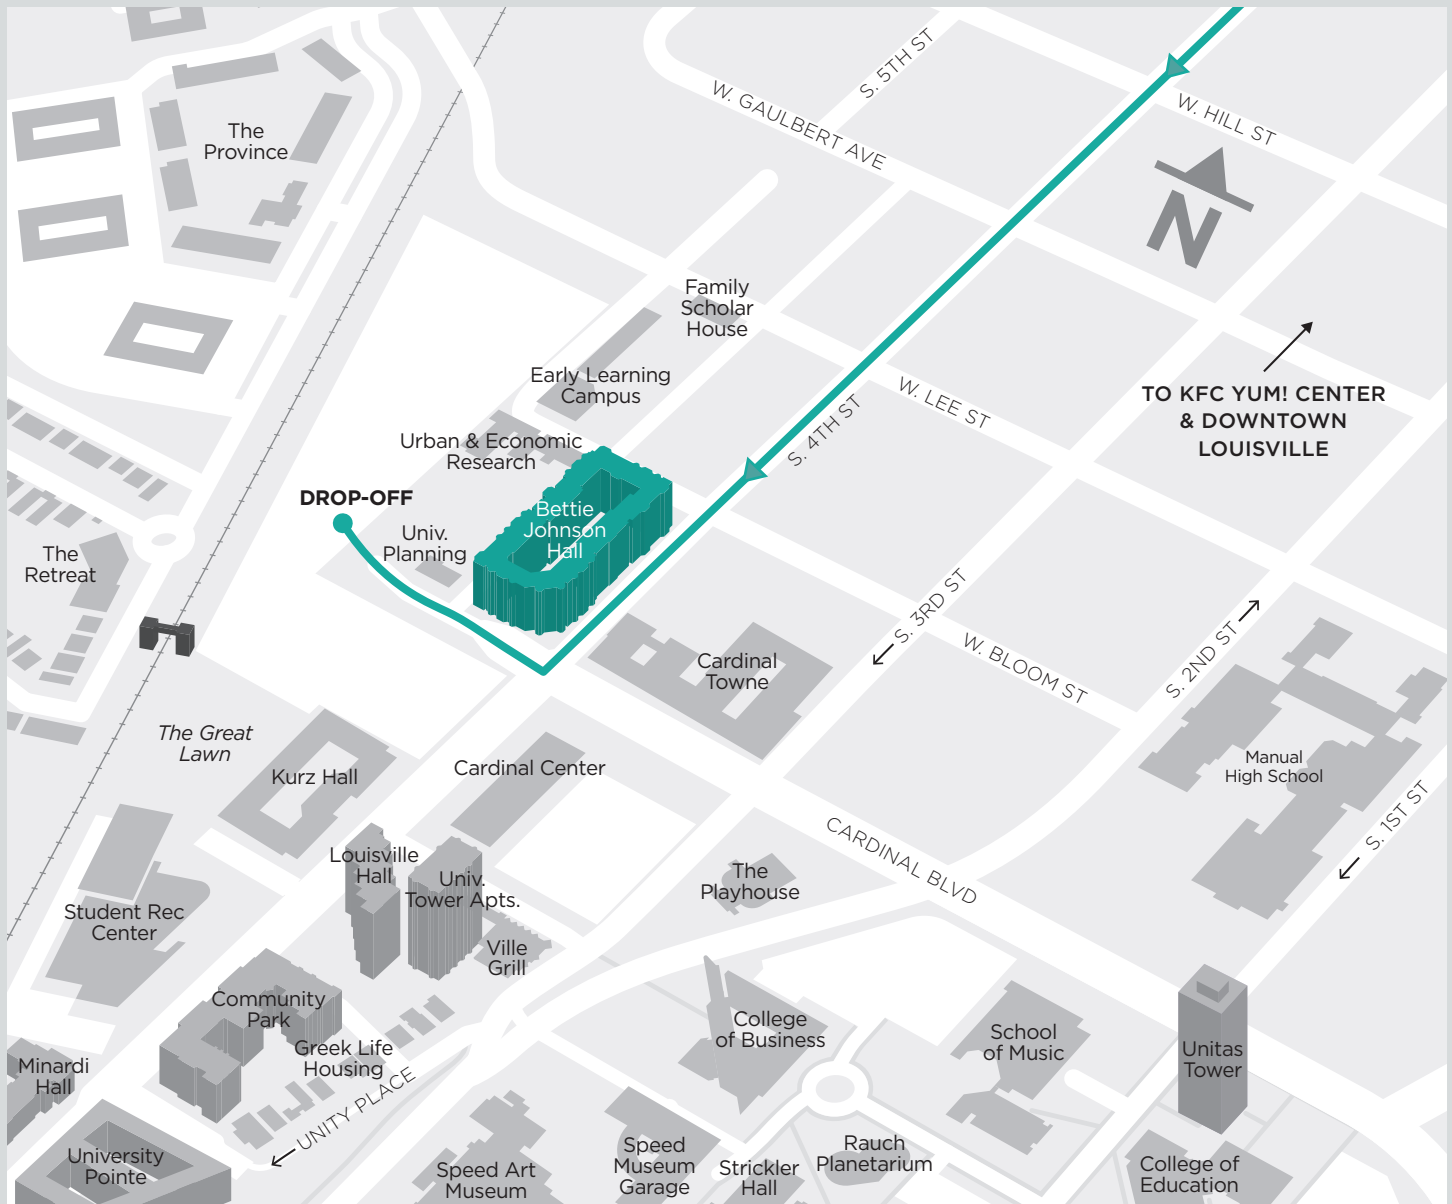

NAVIGATION (TRAVELING I-65 NORTH)

DIRECTIONS:

(I-65 North is accessible from I-265 and I-264)

1. Take I-65 North (toward Indianapolis) to Exit 133 at University Boulevard.
2. Turn left at first traffic light onto University Boulevard.
3. Turn right at second traffic light (S. Floyd Street).
4. Continue through two traffic lights and enter roundabout.
5. Exit roundabout at third right onto E. Brandeis Avenue.
6. Continue onto E. Cardinal Boulevard.
7. Cross through fourth traffic light at Fourth Street and Cardinal Boulevard (Bettie Johnson will be on your right).
8. Proceed into parking lot and follow signs.

NAVIGATION (TRAVELING I-65 SOUTH)

DIRECTIONS:

(I-65 South is accessible from I-71 and I-64)

1. Take I-65 South (toward Nashville), to Exit 135 at St. Catherine West.
2. Veer to the right when exiting 65 onto St. Catherine West.
3. Make a left at the fourth traffic light onto Fourth Street.
4. Continue through six traffic lights.
5. Turn right at seventh traffic light at Fourth Street and Cardinal Boulevard onto Cardinal Boulevard (Betty Johnson will be on your right) .
6. Proceed into parking lot and follow signs.