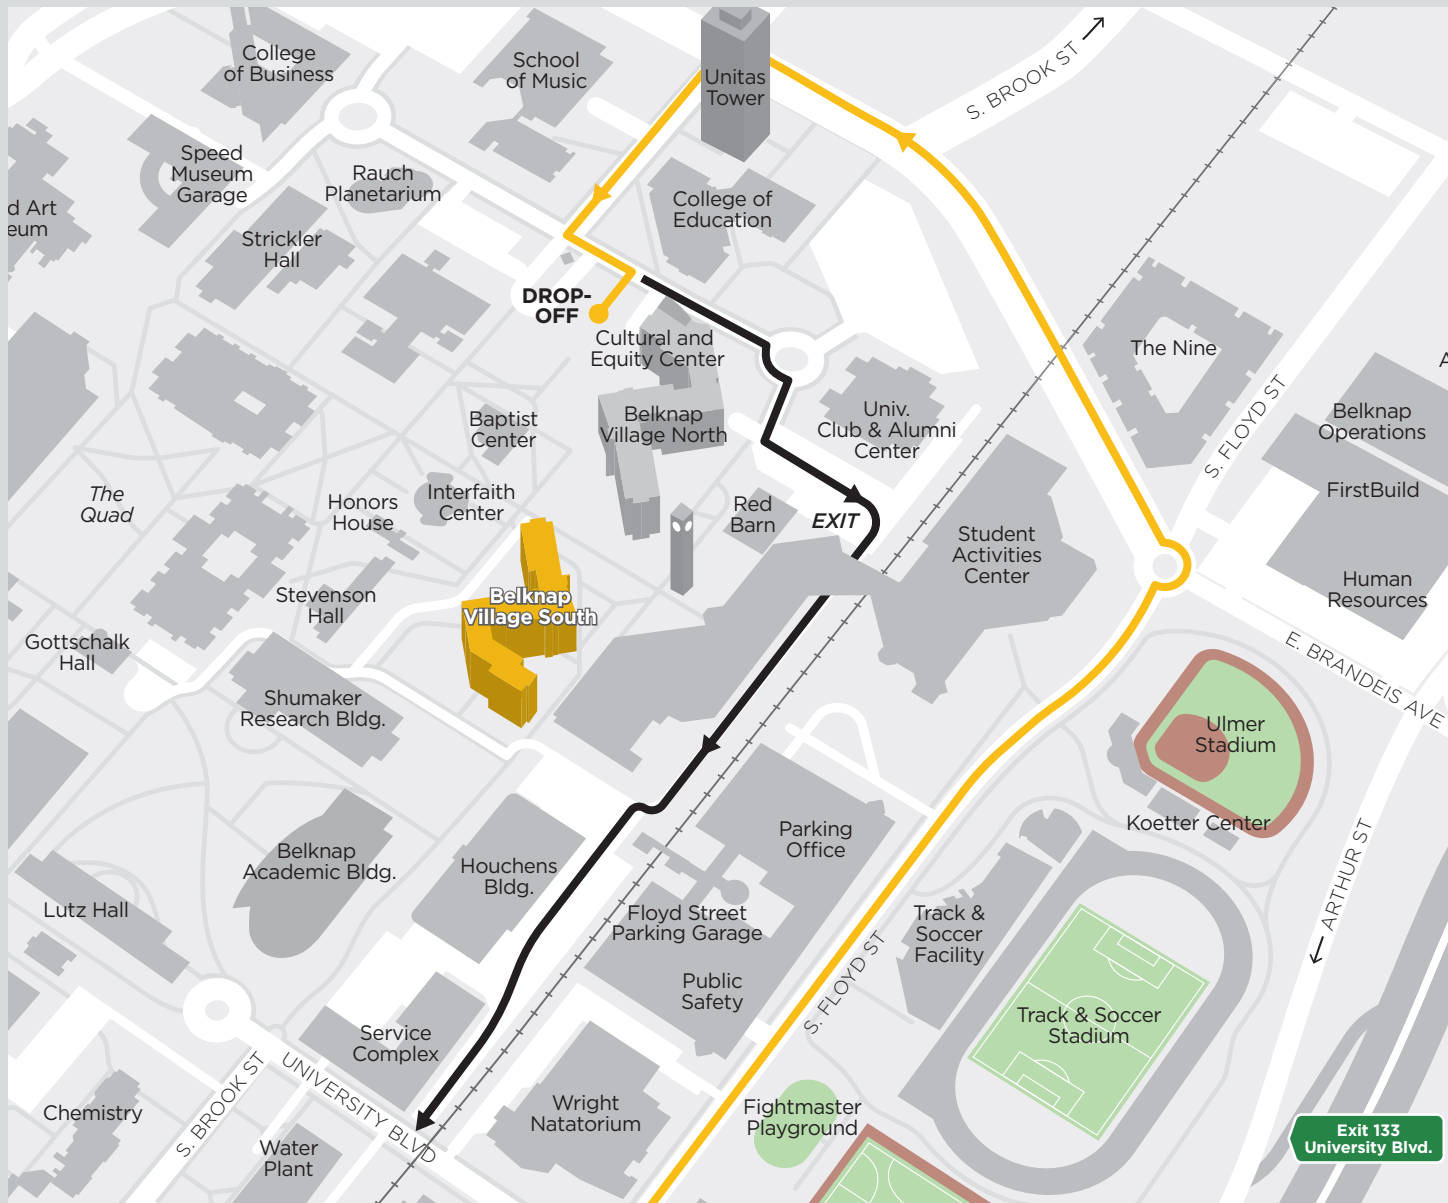

NAVIGATION (TRAVELING I-65 NORTH)

DIRECTIONS:

(I-65 North is accessible from I-265 and I-264)

1. Take I-65 North (toward Indianapolis) to Exit 133 at University Boulevard.
2. Turn left at first light onto University Boulevard.
3. Proceed through traffic light on Floyd Street.
4. After crossing over railroad tracks make an immediate right turn onto Service Drive.
5. At stop sign make left turn and proceed through next stop sign.
6. After dropping off at New Residence Hall, follow along the same road and drive between Shumaker and Stevenson Hall.
7. Turn around in the circle and follow the same road back to exit the way you entered.

NAVIGATION (TRAVELING I-65 SOUTH)

DIRECTIONS:

(I-65 South is accessible from I-71 and I-64)

1. Take I-65 South (toward Nashville), to Exit 133 at University Boulevard.
2. Turn right at traffic light (University Boulevard).
3. Proceed through traffic light on Floyd Street.
4. After crossing over railroad tracks make an immediate right turn onto Service Drive.
5. At stop sign make left turn and proceed through next stop sign.
6. After dropping off at New Residence Hall, follow along the same road and drive between Shumaker and Stevenson Hall.
7. Turn around in the circle and follow the same road back to exit the way you entered.