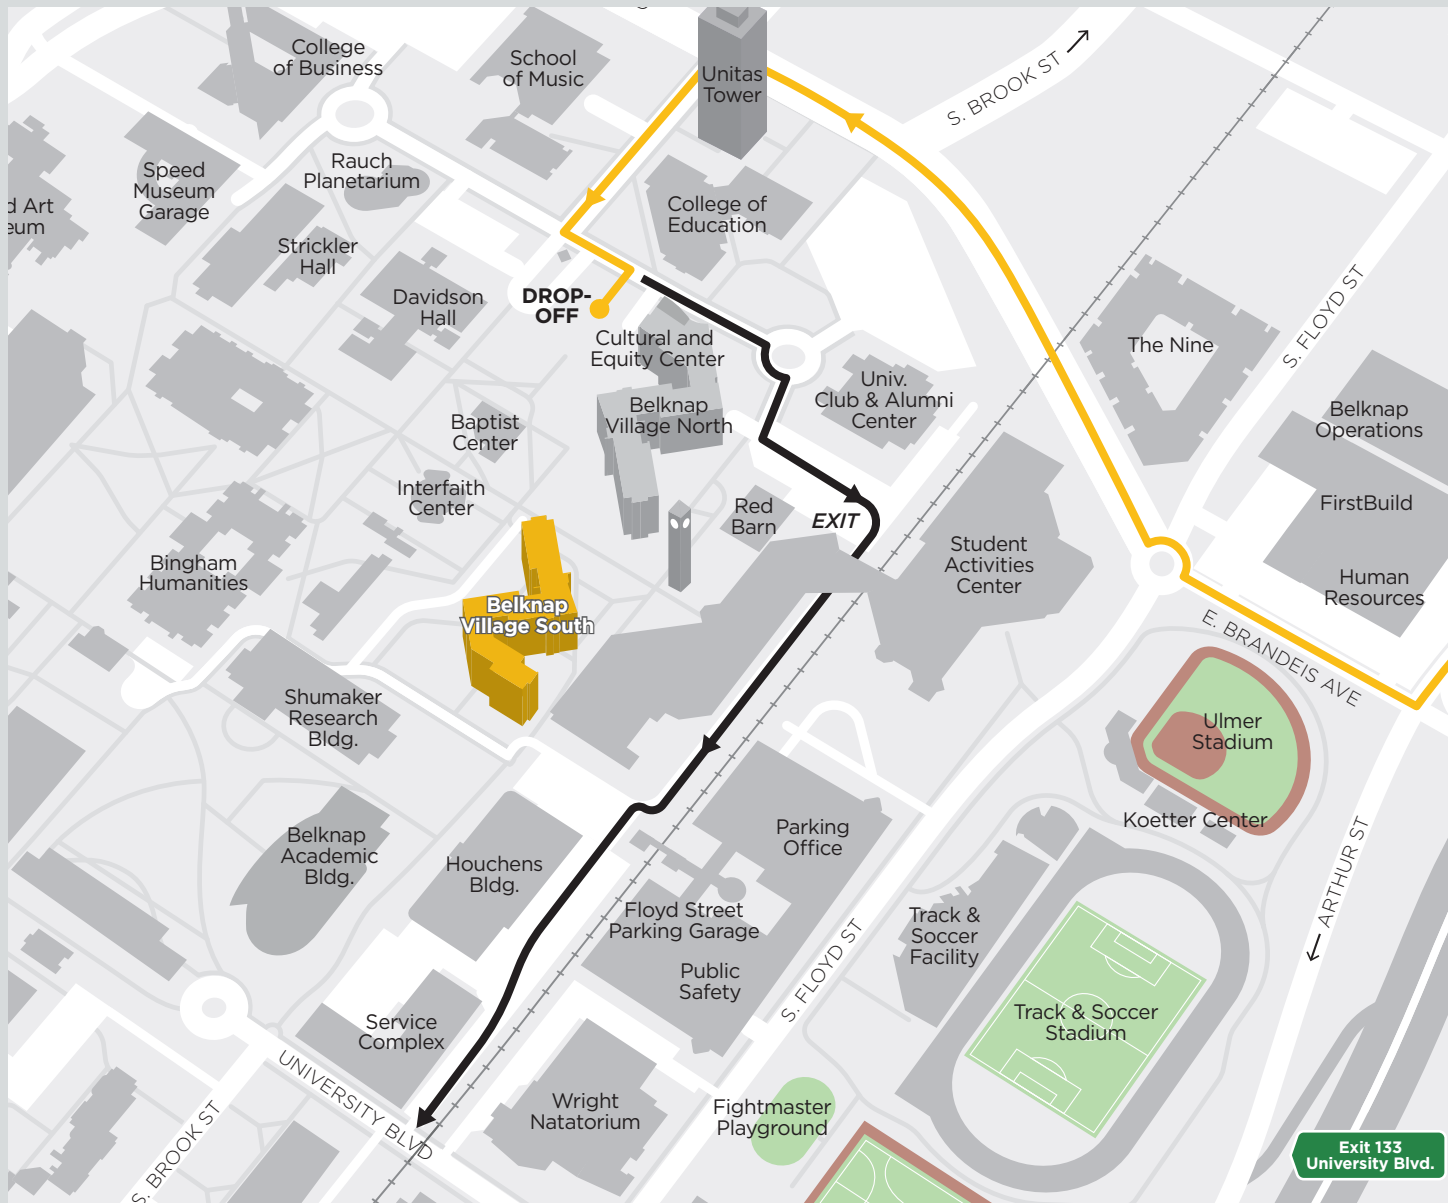

NAVIGATION (TRAVELING I-65 NORTH)

DIRECTIONS:

(I-65 North is accessible from I-265 and I-264)

1. Take I-65 North (toward Indianapolis) to Exit 133 at University Boulevard.
2. Turn left at first light onto University Boulevard.
3. Proceed through traffic light on Floyd Street.
4. After crossing over railroad tracks make an immediate right turn onto Service Drive.
5. At stop sign make left turn and proceed through next stop sign.
6. After dropping off at New Residence Hall, follow along the same road and drive between Shumaker and Stevenson Hall.
7. Turn around in the circle and follow the same road back to exit the way you entered.

NAVIGATION (TRAVELING I-65 SOUTH)

DIRECTIONS:

(I-65 South is accessible from I-71 and I-64)

1. Take I-65 South (toward Nashville), to Exit 133 at University Boulevard.
2. Turn right at traffic light (University Boulevard).
3. Proceed through traffic light on Floyd Street.
4. After crossing over railroad tracks make an immediate right turn onto Service Drive.
5. At stop sign make left turn and proceed through next stop sign.
6. After dropping off at New Residence Hall, follow along the same road and drive between Shumaker and Stevenson Hall.
7. Turn around in the circle and follow the same road back to exit the way you entered.