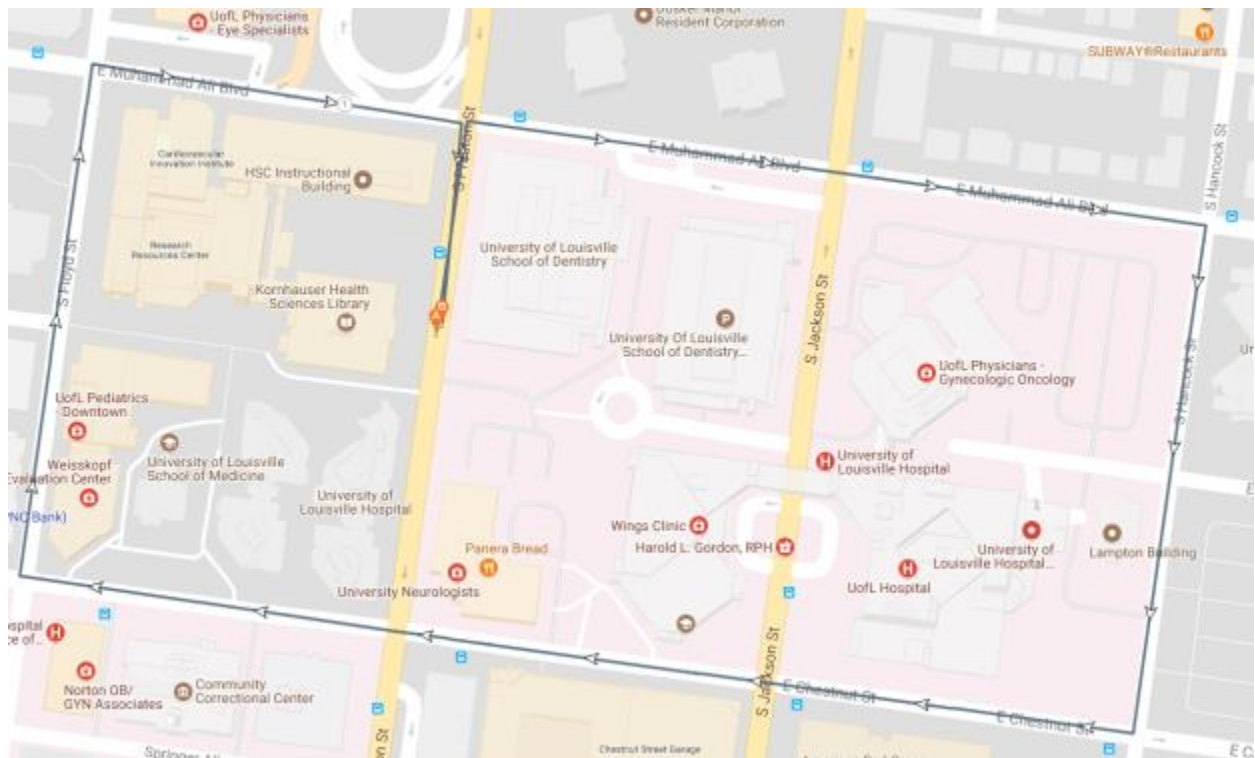

## Walk the Line

*UofL School of Medicine creates Medical Mile walking path to promote wellness*

LOUISVILLE, Ky. – Students, faculty, staff, patients and visitors to facilities within the University of Louisville Health Sciences Center now have a marked 1-mile path to foster wellness through walking.

The event will be held at the Medical Mile's starting point, on the sidewalk next to the Health Sciences Center Plaza near Kornhauser Library, 500 S. Preston St.

The Medical Mile follows a 1-mile path from the HSC Plaza north to East Muhammad Ali Boulevard, east to South Hancock Street, south to East Chestnut Street, west to South Floyd Street, north to East Muhammad Ali again, and finishing up by going south on South Preston back to the starting point.

The mile is marked along the way with the Medical Mile graphic image and with one-fourth, one-half and three-quarter mile markers as well.

The creation of the Medical Mile was part of the School of Medicine’s SMART Wellness Task Force and the Being Well Initiative, said Chief of Staff Karan Chavis, and is the product of the work of the committee under the leadership of former co-chair Miranda Sloan and current co-chair Tamara Iacono.

*The path of the HSC Medical Mile is shown on the map below:*

#WeAreUofL