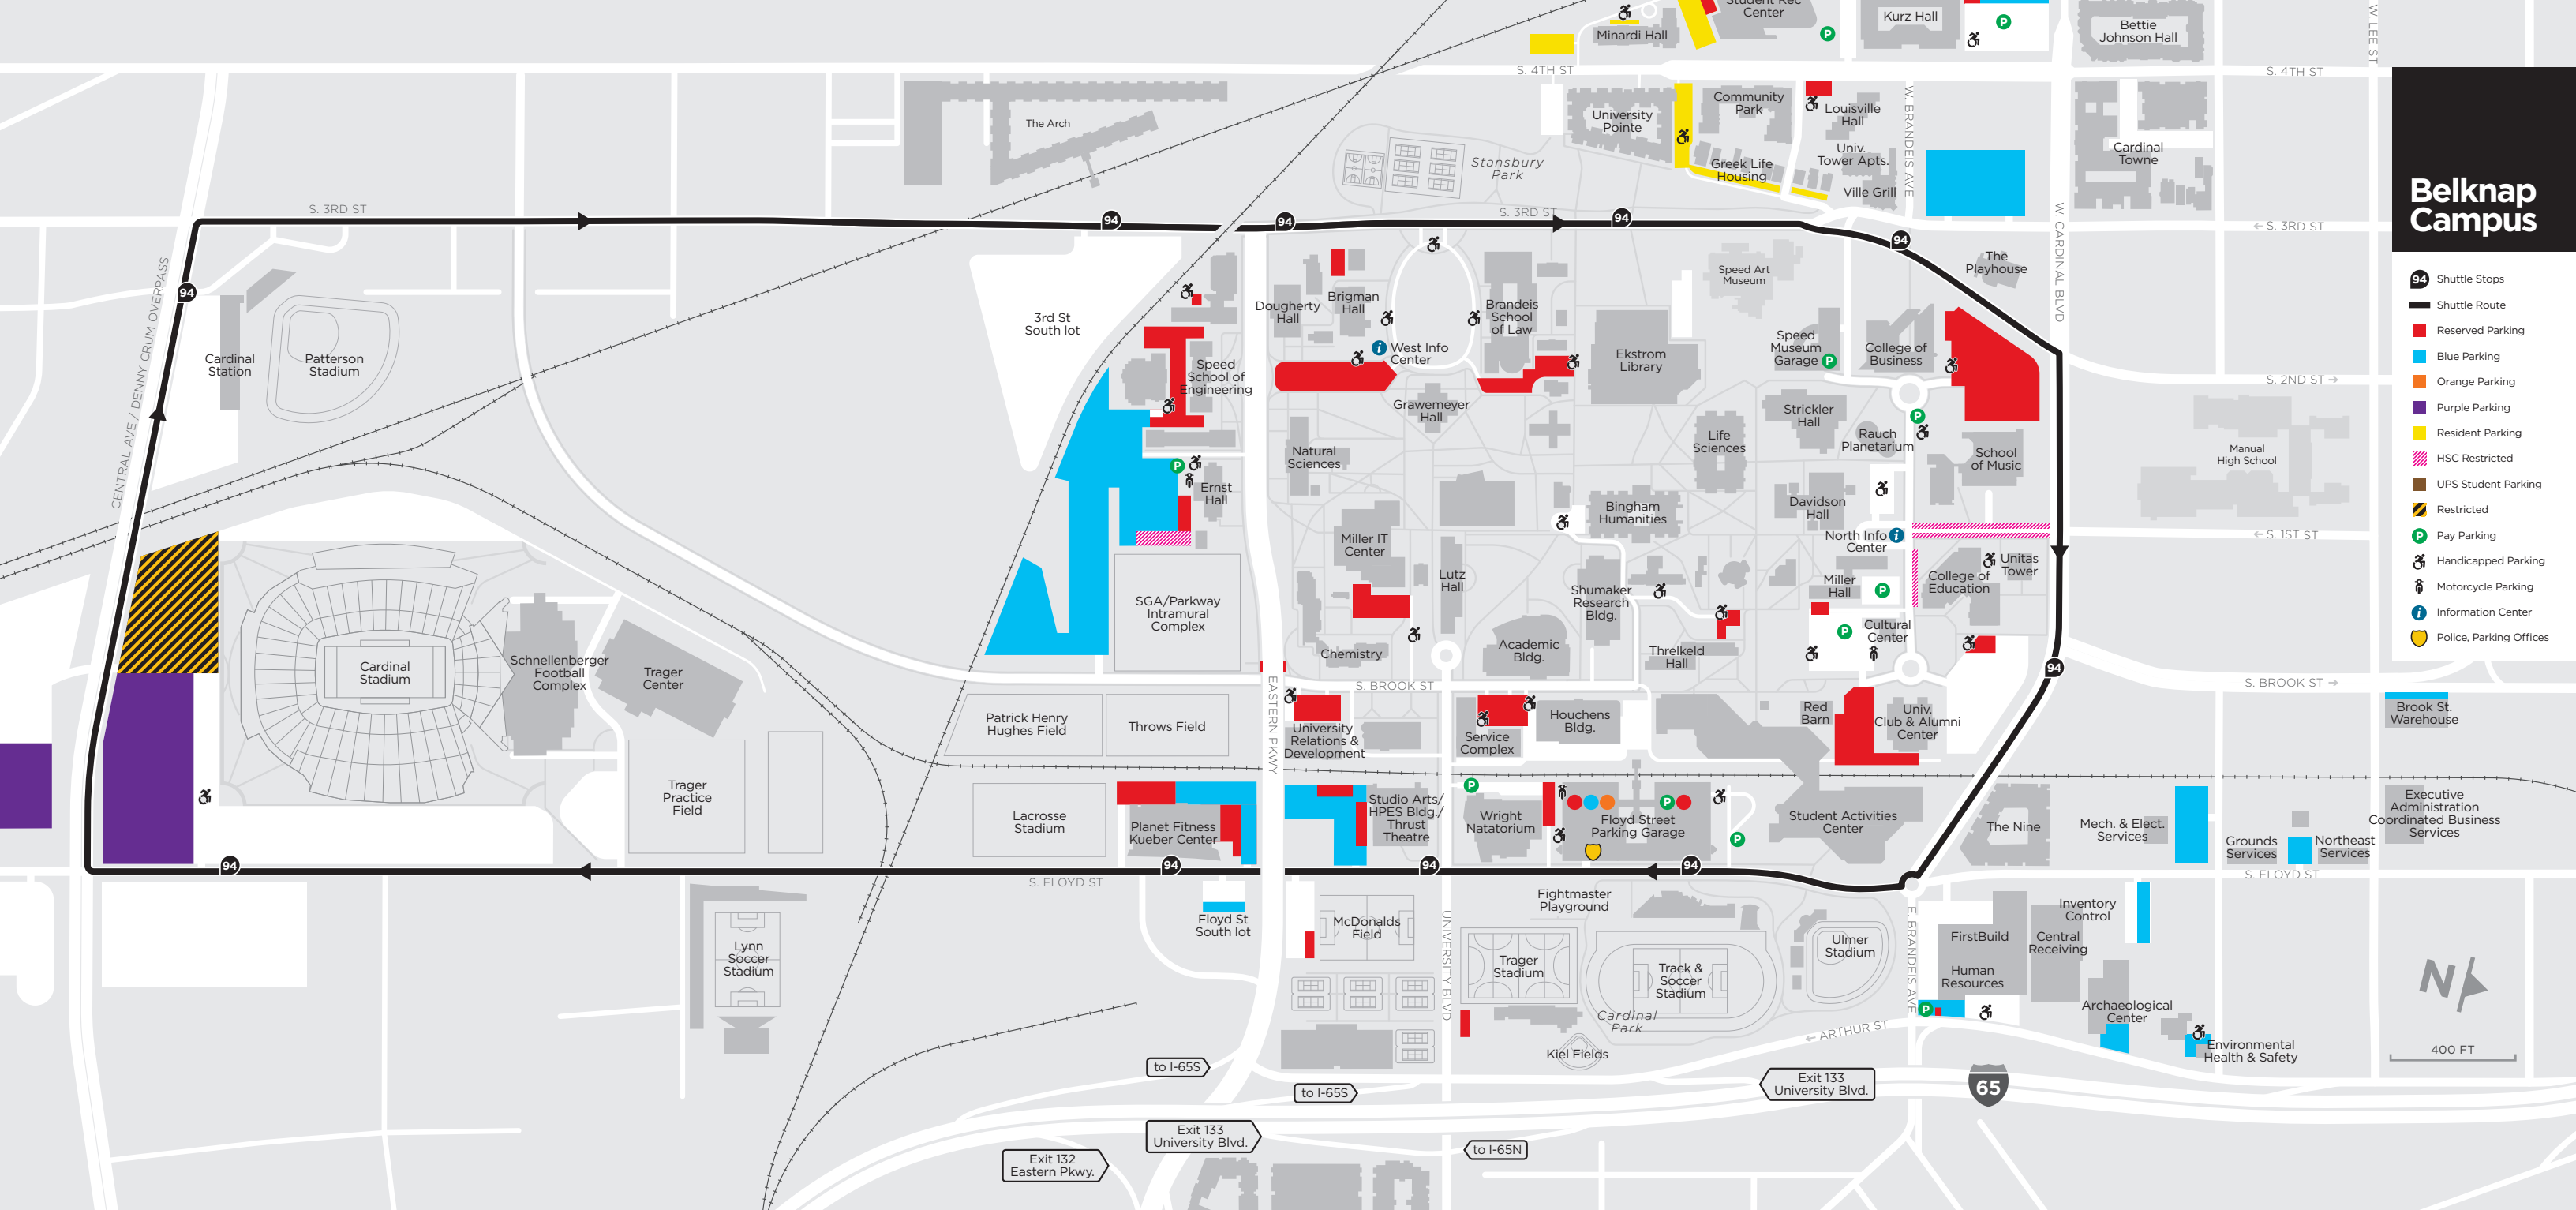

Health Sciences Center

- 96 Shuttle Stops
- Shuttle Route
- Reserved Parking
- Blue Parking
- White Parking
- Resident Parking
- Magenta Parking
- Belknap Restricted
- Pay Parking
- Handicapped Parking
- Motorcycle Parking
- Police, Parking Offices

Parking

Belknap and Health Sciences Center Campuses

Belknap Campus

- 94 Shuttle Stops
- Shuttle Route
- Reserved Parking
- Blue Parking
- Orange Parking
- Purple Parking
- Resident Parking
- HSC Restricted
- UPS Student Parking
- Restricted
- Pay Parking
- Handicapped Parking
- Motorcycle Parking
- Information Center
- Police, Parking Offices