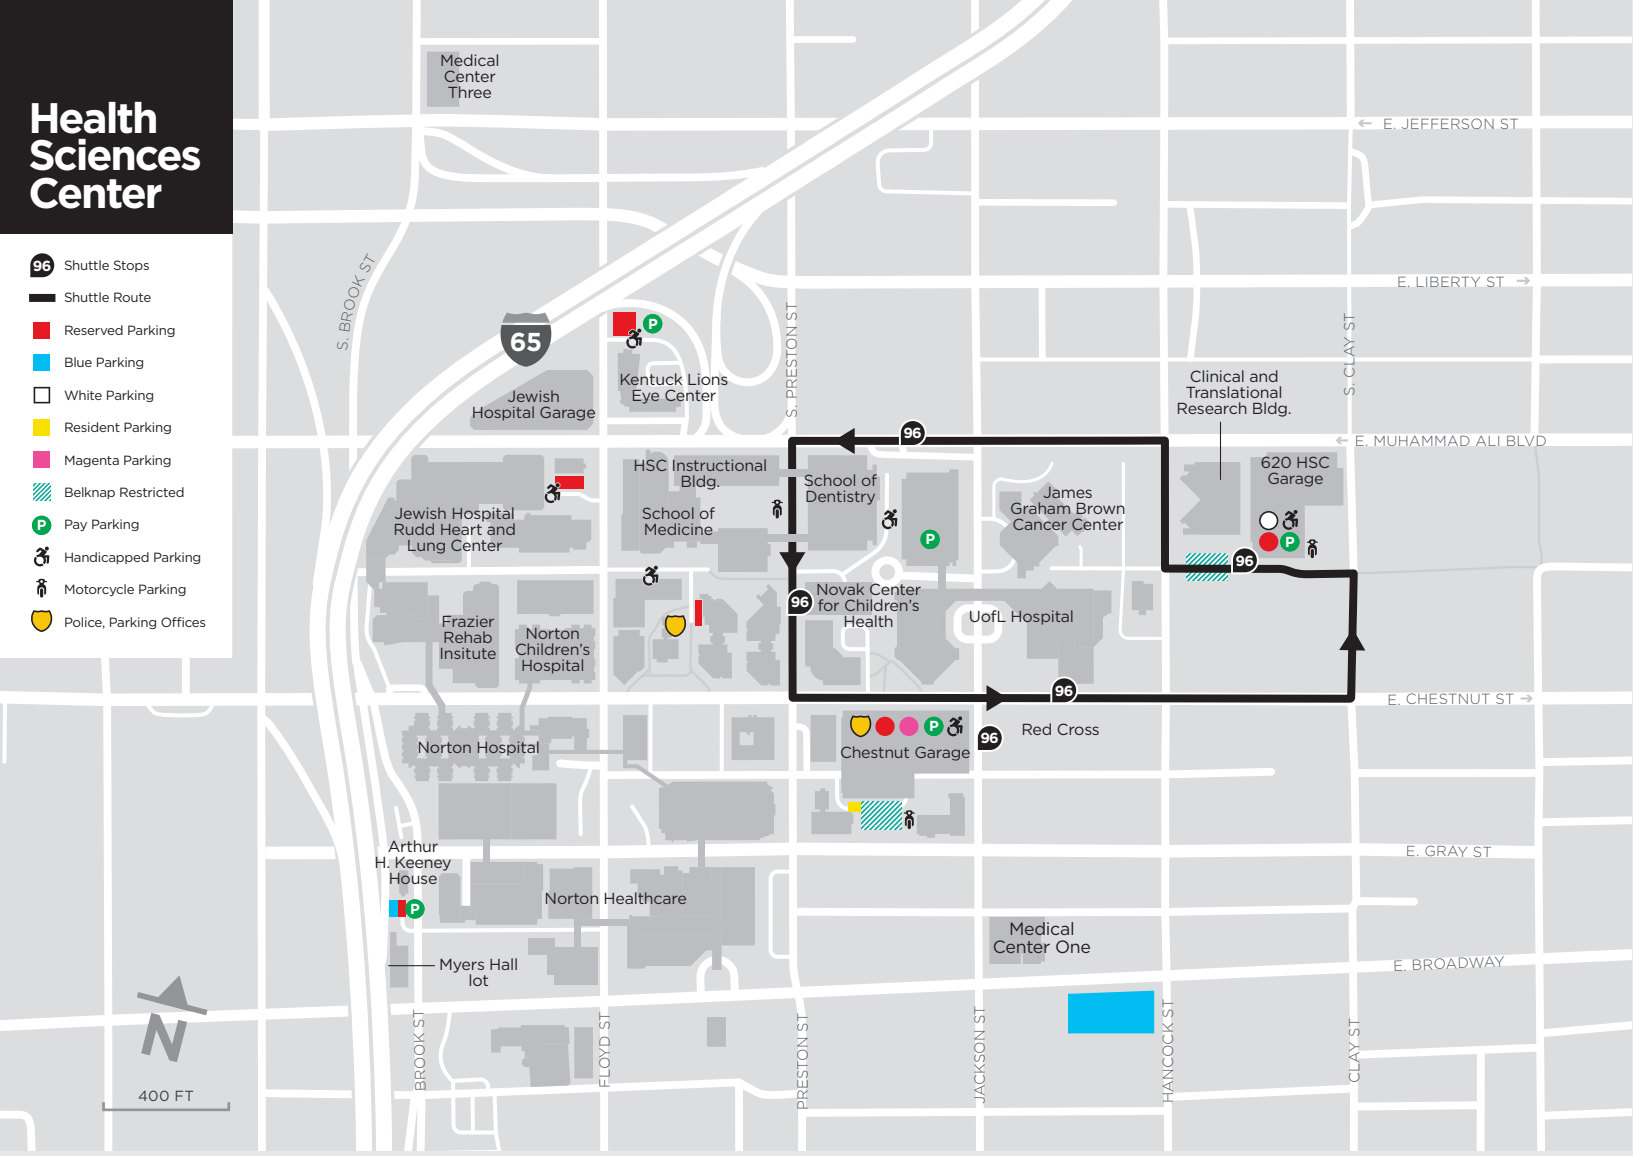

Health Sciences Center

- 96 Shuttle Stops
- Shuttle Route
- Reserved Parking
- Blue Parking
- White Parking
- Resident Parking
- Magenta Parking
- Belknap Restricted
- Pay Parking
- Handicapped Parking
- Motorcycle Parking
- Police, Parking Offices

Parking

Belknap and Health Sciences Center Campuses

Belknap Campus

- 94 Shuttle Stops
- Shuttle Route
- Reserved Parking
- Blue Parking
- Orange Parking
- Purple Parking
- Resident Parking
- HSC Restricted
- UPS Student Parking
- Restricted
- Pay Parking
- Handicapped Parking
- Motorcycle Parking
- Information Center
- Police, Parking Offices