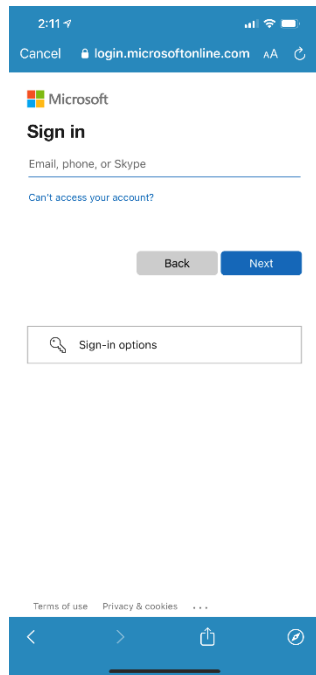

1

After downloading the app, enter your UofL email address (**format: UofLuserID@louisville.edu**).

2

Click **Continue to University of Louisville**.

3

Enter your UofL email address (**format: UofLuserID@louisville.edu**)