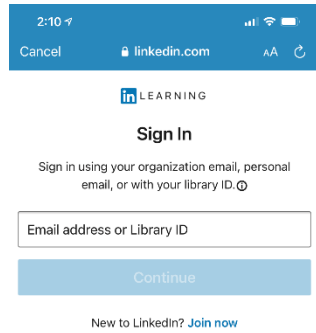

UofL LinkedIn Learning App Login Instructions

You can access LinkedIn Learning through the **LinkedIn Learning app** for [iOS](#) and [Android](#) for phones and tablets. Login with your UofL credentials.

1

After downloading the app, enter your UofL email address (**format: UofLuserID@louisville.edu**).