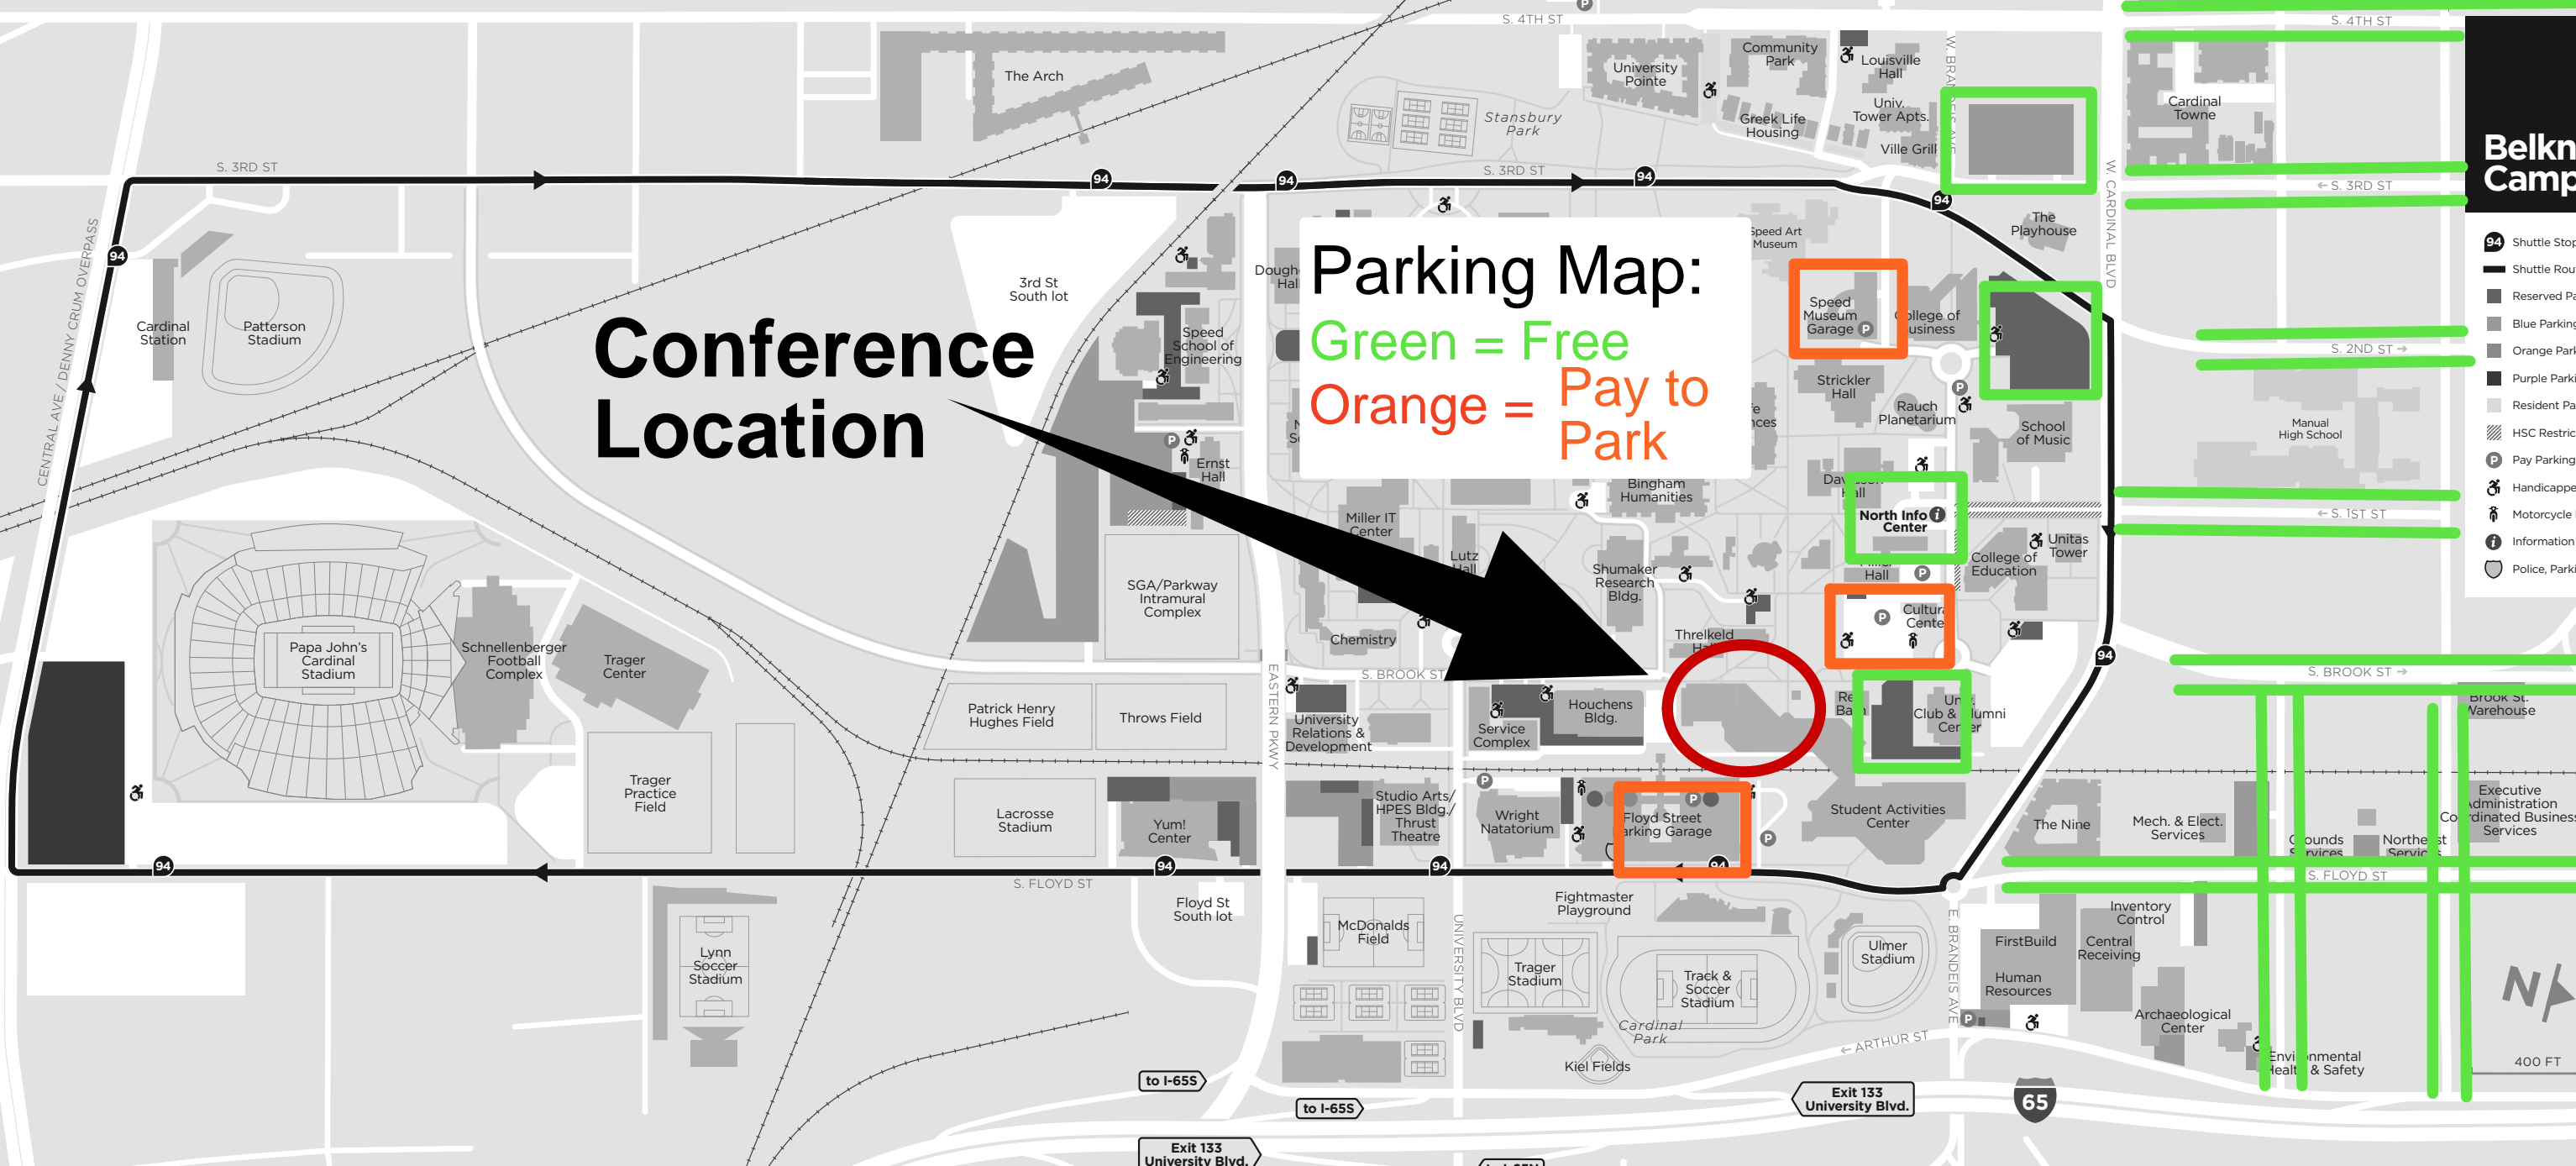

Conference Location

Parking Map:

Green = Free
Orange = Pay to Park

Belknap Campus

- 94 Shuttle Stops
- Shuttle Route
- Reserved Parking
- Blue Parking
- Orange Parking
- Purple Parking
- Resident Parking
- HSC Restricted
- P Pay Parking
- Handicapped Parking
- Motorcycle Parking
- Information Center
- Police, Parking Offices

Exit 132 Eastern Pkwy.

Exit 133 University Blvd.

Exit 133 University Blvd.

65

400 FT