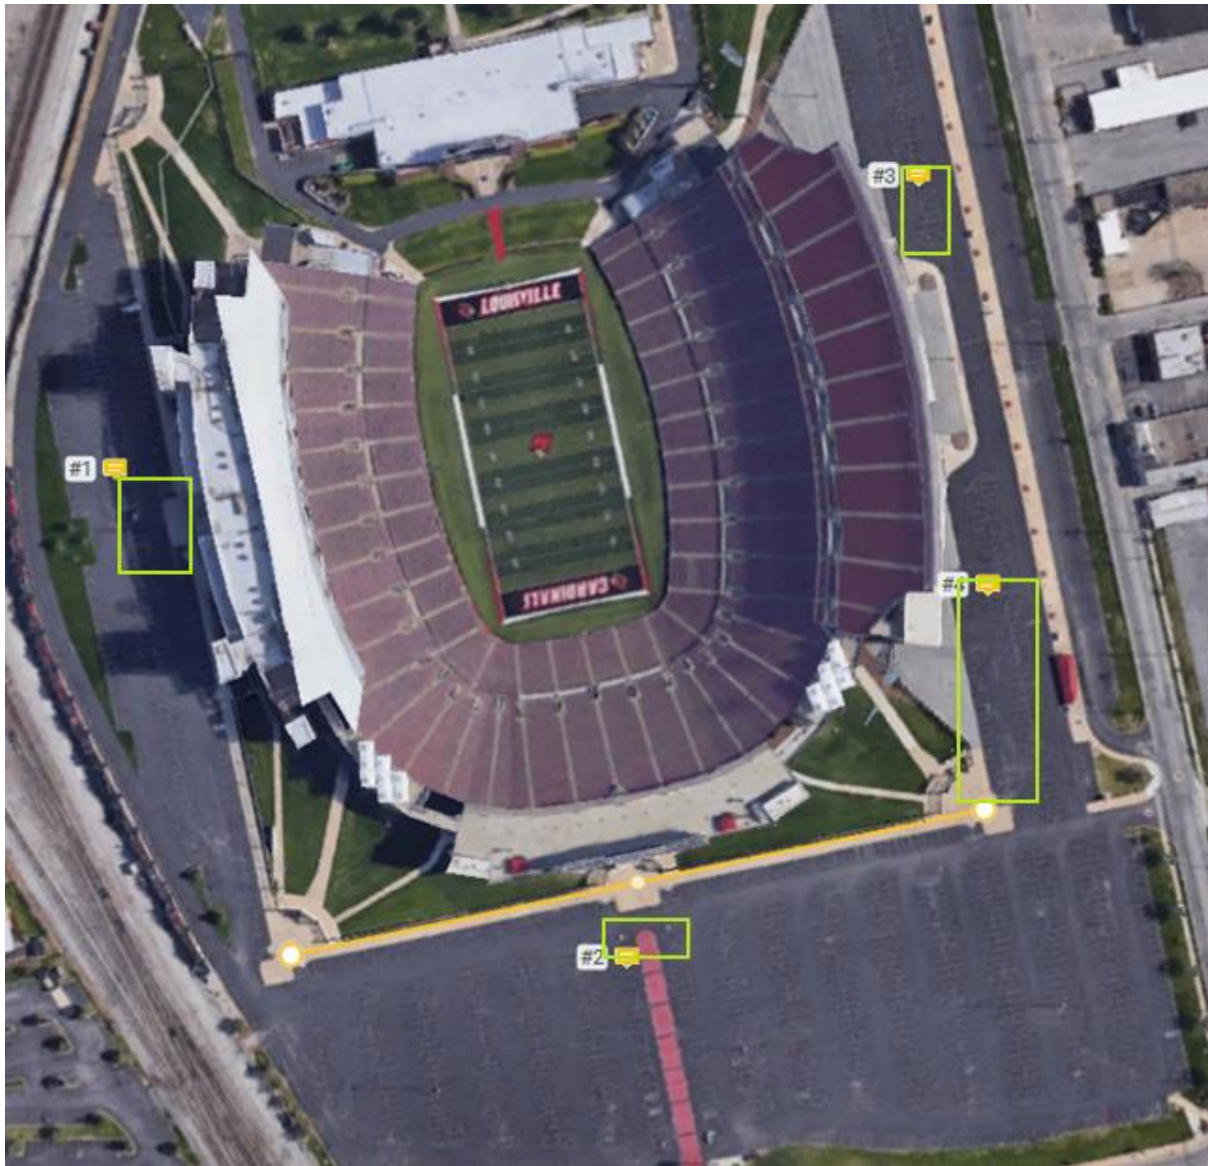

Drive Up Hotspots @ Cardinal Stadium

Name: **Drive Up Hotspots**

Location:

Responsible Person:

Map notes for floor cardinal

1	40 Spaces Total
Notes	<p>West Side Lot J Gate7 Row D Spaces 1-7</p> <p>West Side Lot J Gate7 Row B Spaces H101-H102 and 1-7</p> <p>West Side Lot J Gate7 Row F Spaces 1-7</p> <p>West Side Lot J Gate7 Row A Spaces H103-H104, 33-37</p> <p>West Side Lot J Gate7 Row C Spaces H101, 28-31</p> <p>West Side Lot J Gate7 Row E Spaces H103-H104, 25-28</p>

[Type here]

UofL Drive Up Hotspots for ulsecure

2	8 Spaces Total
Notes	South Lot Kiosk Gate 4 East Row Spaces 1-4 South Lot Kiosk Gate 4 West Row Spaces 49-52

3	20 Spaces Total
Notes	East Side North Lot G Rows B&D Spaces 33-42

4	46 Spaces Total
Notes	East Side South Lot G Rows A&B Spaces 22-45