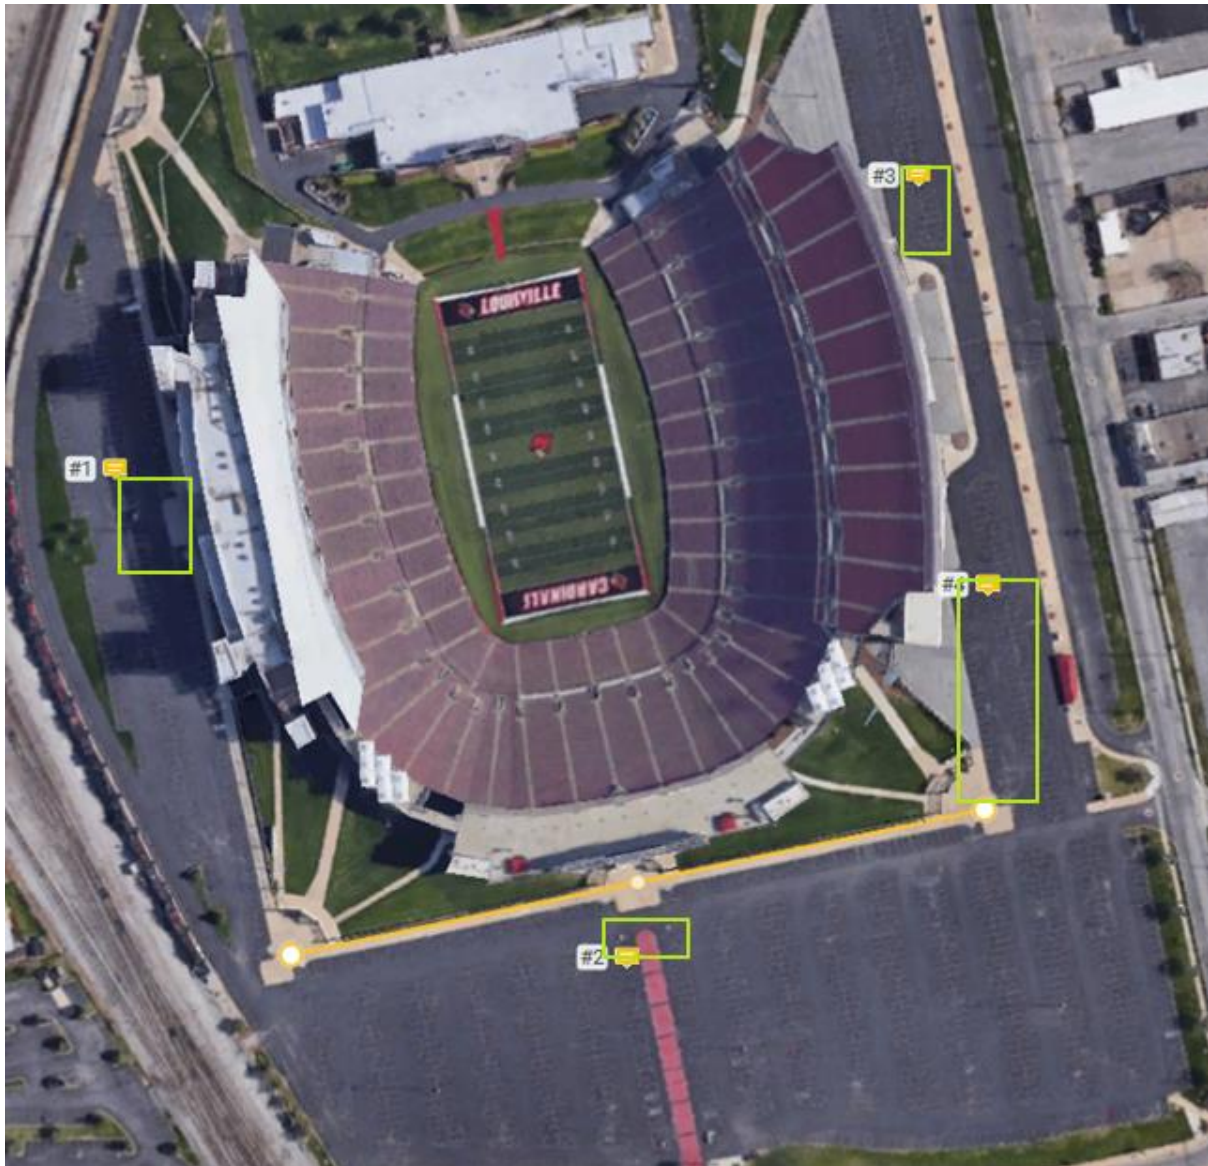

Drive Up Hotspots @ Cardinal Stadium

Name: **Drive Up Hotspots**

Location:

Responsible Person:

[Type here]

Map notes for floor cardinal

1	40 Spaces Total
Notes	<p>West Side Lot J Gate7 Row D Spaces 1-7</p> <p>West Side Lot J Gate7 Row B Spaces H101-H102 and 1-7</p> <p>West Side Lot J Gate7 Row F Spaces 1-7</p> <p>West Side Lot J Gate7 Row A Spaces H103-H104, 33-37</p> <p>West Side Lot J Gate7 Row C Spaces H101, 28-31</p> <p>West Side Lot J Gate7 Row E Spaces H103-H104, 25-28</p>

[Type here]

UofL Drive Up Hotspots for ulsecure

2	8 Spaces Total
Notes	South Lot Kiosk Gate 4 East Row Spaces 1-4 South Lot Kiosk Gate 4 West Row Spaces 49-52

3	20 Spaces Total
Notes	East Side North Lot G Rows B&D Spaces 33-42

4	46 Spaces Total
Notes	East Side South Lot G Rows A&B Spaces 22-45