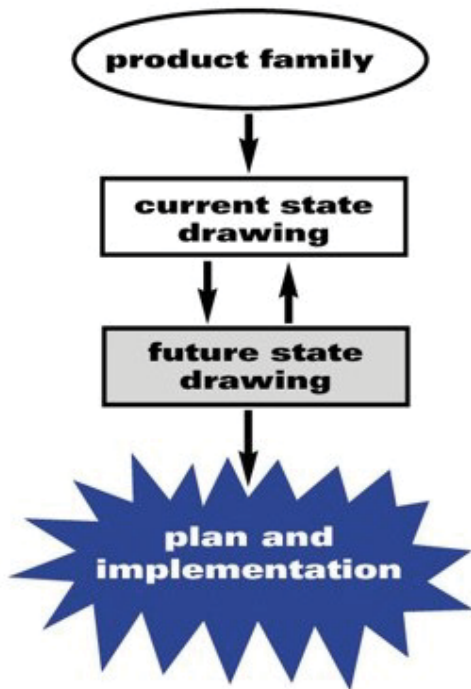

Workshop

Lean Value Stream Mapping: Learning the Tool

“An excellent course for any manufacturer to take! I look forward to mapping our processes and seeing the results.”

Austin Cornett
Phillips Diversified Manufacturing

Mar. 9 | 8a-12p | Hybrid Format

Burhans Hall Room 23, UofL ShelbyHurst Campus, 44 N. Whittington Pkwy, Louisville, KY 40222

Identify wastes and create a plan to eliminate or reduce them.

Value Stream Mapping (VSM) is a tool used to create a material and information flow map of a product family. This powerful tool allows companies to map the flow of products as a raw material, through all manufacturing process steps, and off the loading dock as a finished product.

The Current State Map shows where the company is; the Future State Map shows where the company is going and how it can get there. Based on a Value Stream Map, the company can streamline work processes, thereby cutting lead times and reducing operating costs. VSM serves as the basis for developing a road map for lean implementation.

During this workshop, participants will use the powerful VSM tool to create a Current State Map for a real-world firm featured in a detailed case study. Participants will use VSM icons, learn the common language of Lean, analyze the firm's Current State, find the non-value-added activities, and develop a plan for attacking those activities. Participants will then draw a Future State Map for the firm that eliminates those activities.