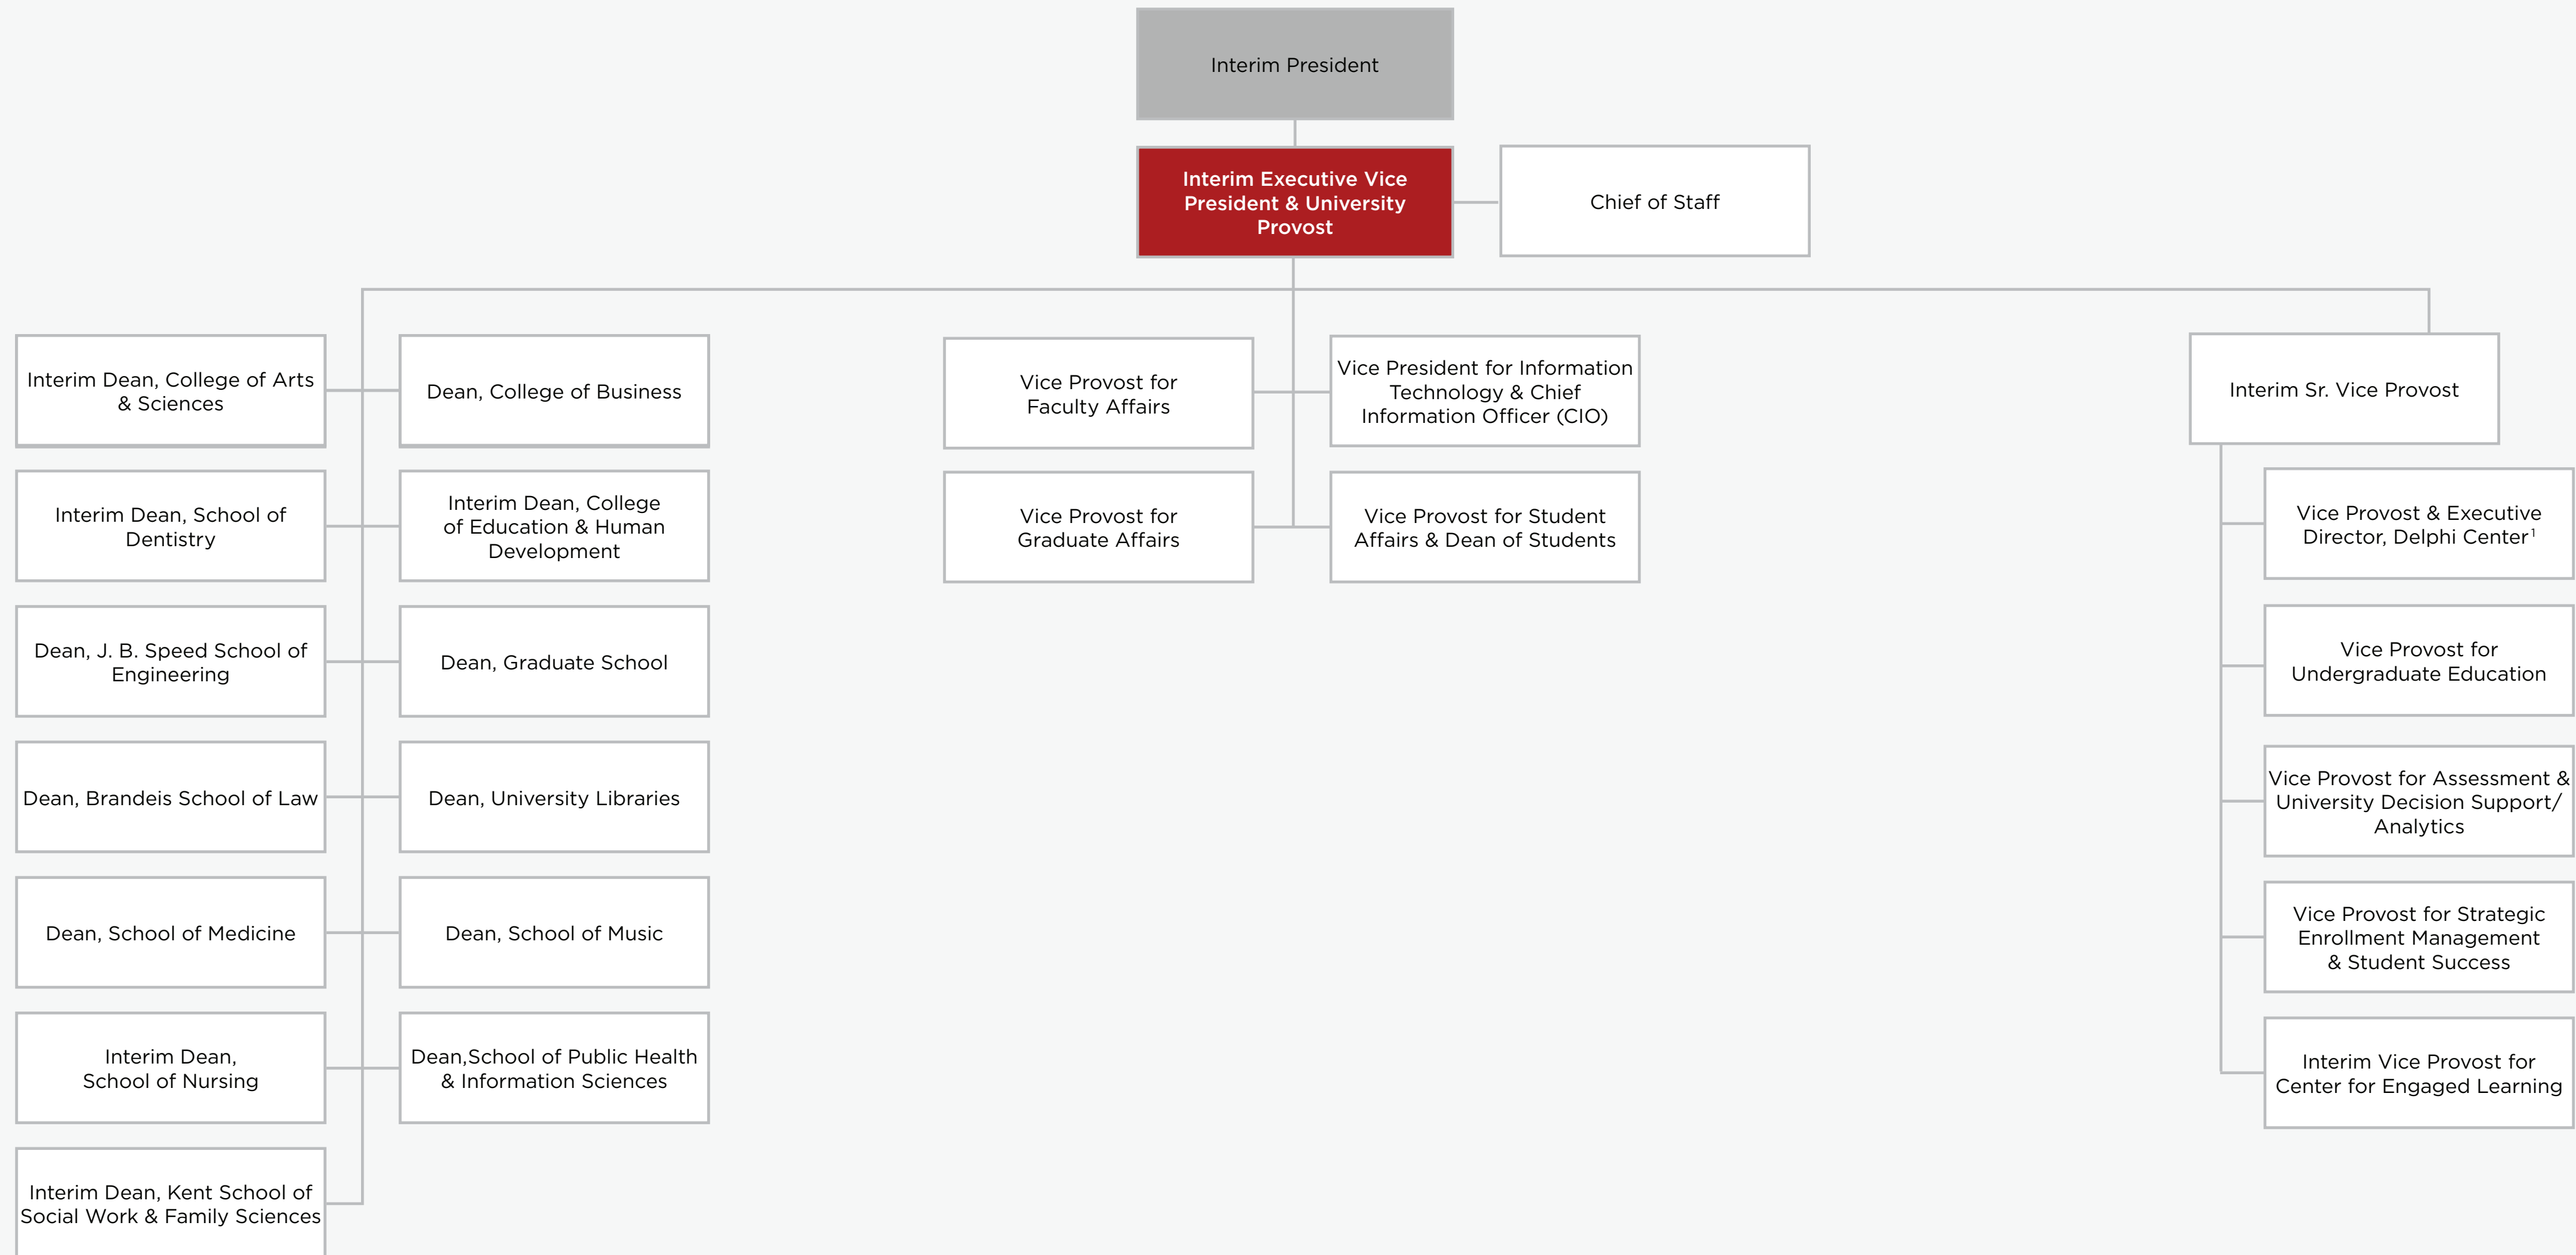

Special Assistants to the President:

Strategic Plan Implementation

University of Louisville Academic Units:

- Arts & Sciences
- Business
- Dentistry
- Education & Human Development Engineering
- Graduate School Law
- Libraries Medicine
- Music
- Nursing
- Public Health & Information Sciences
- Social Work & Family Science

¹ Currently filled by Interim Associate Provost for Online Learning & Technology and Interim Associate Provost for Teaching & Innovation