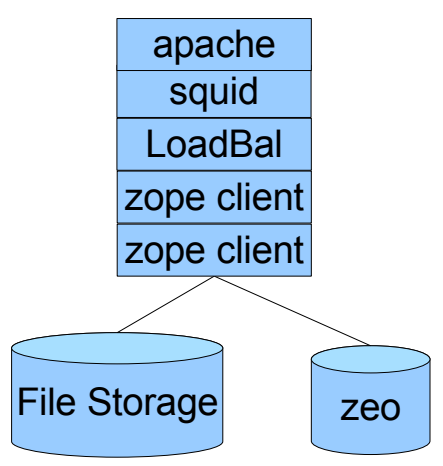

People ???

10k - Fall 2007