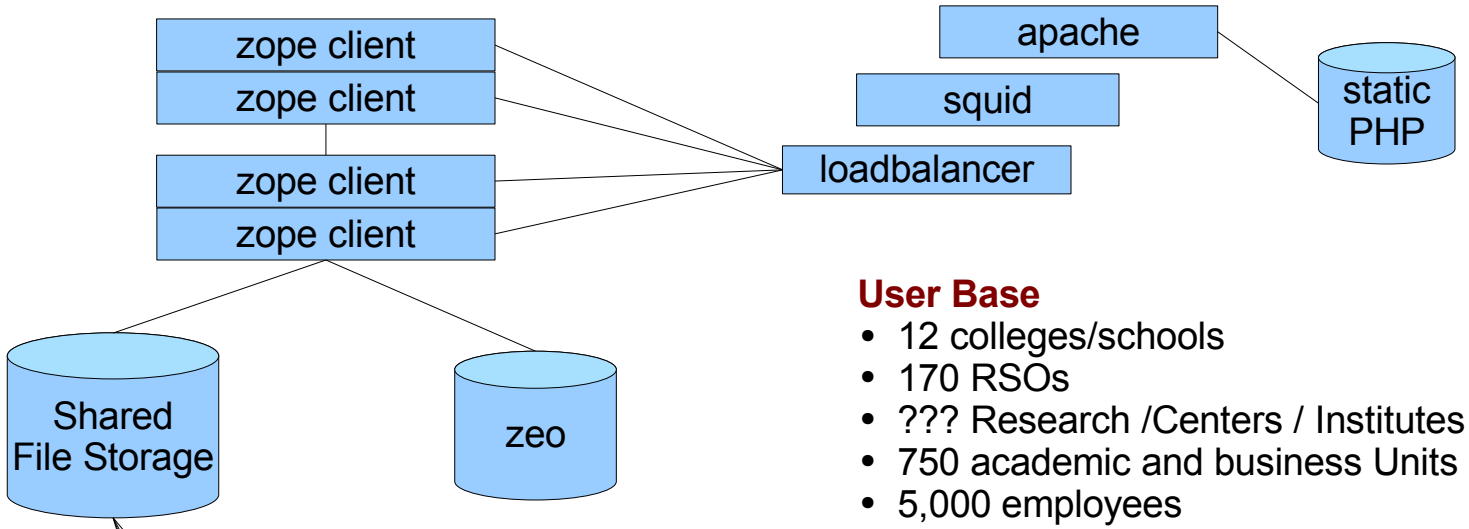

University of Louisville

Plone Production Deployment

media servers

User Base

- 12 colleges/schools
- 170 RSOs
- ??? Research /Centers / Institutes
- 750 academic and business Units
- 5,000 employees
- 25,000 students

RSO

150, Fall Semester 2007

People ???

10k - Fall 2007

University of Louisville

Plone Production Deployment By Physical device

User Base

- 12 colleges/schools
- 170 RSOs
- ??? Research /Centers / Institutes
- 750 academic and business Units
- 5,000 employees
- 25,000 students