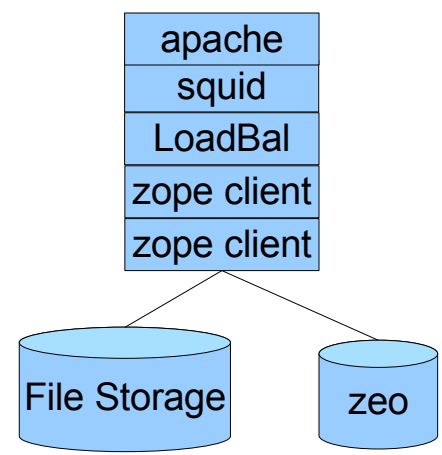

RSO

150, Fall Semester 2007