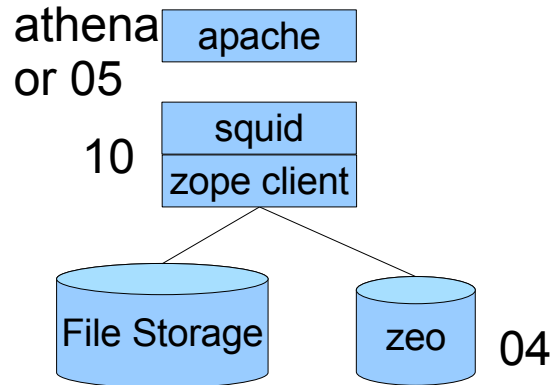

RSO

150, Fall Semester 2007