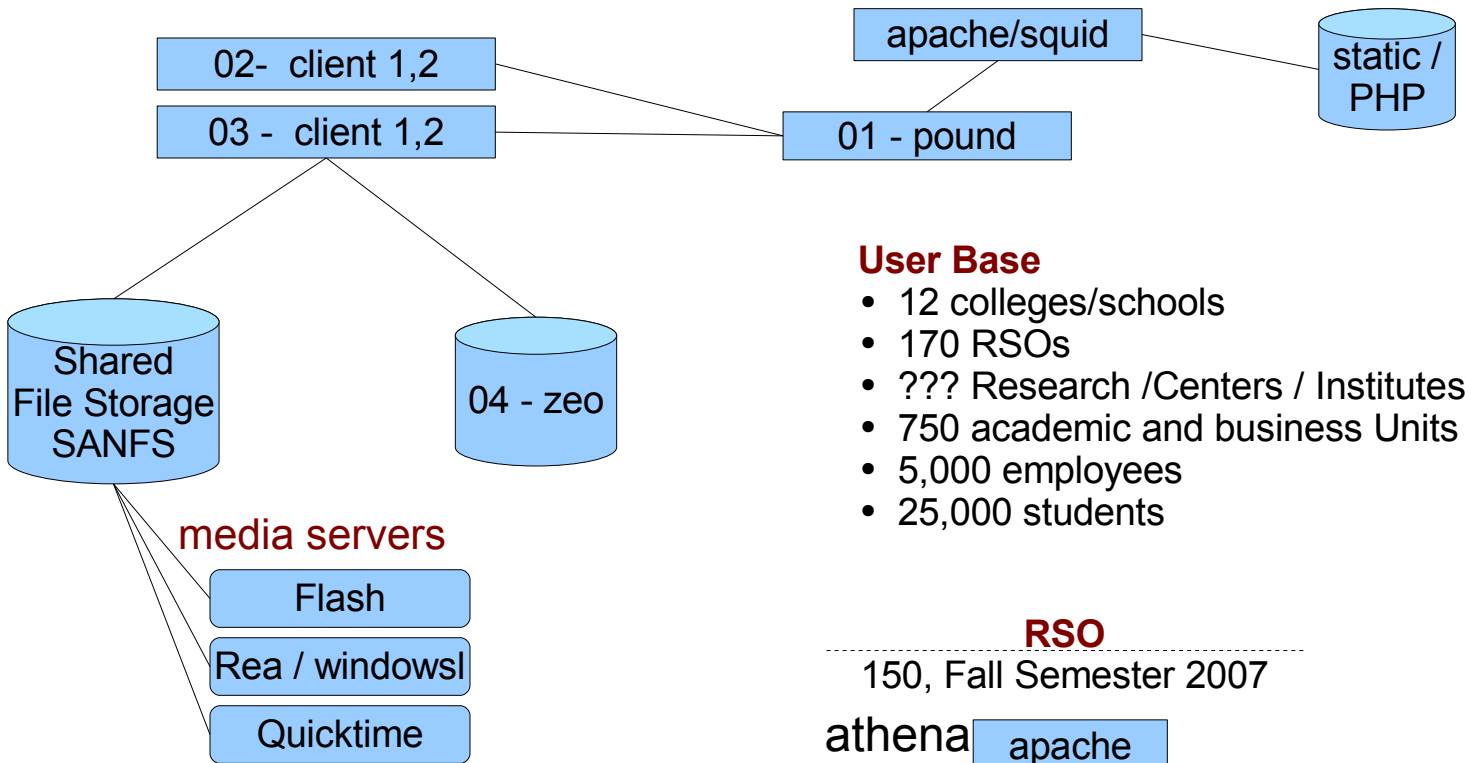

RSO

150, Fall Semester 2007

People ???

10k - Fall 2007

University of Louisville

Plone Production Deployment By Physical device

User Base

- 12 colleges/schools
- 170 RSOs
- ??? Research /Centers / Institutes
- 750 academic and business Units
- 5,000 employees
- 25,000 students

RSO

150, Fall Semester 2007

Currentl Primary web server
athena.louisville.edu
(apache 1.3.x on AIX)

IBM Bladecenter - chassis 04
blade .louisville.edu service

01	pound-web	pound
02	cms1-web	zope clients
03	cms2-web	zope clients
04	zeo-web	zeo 1, zeo2
05	proxy-web	apache/squid
10	people	RSO/People