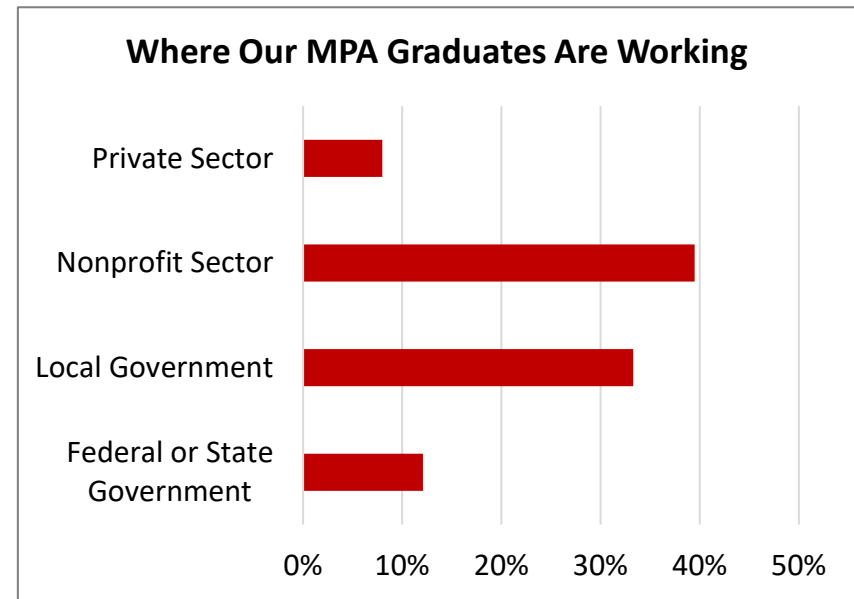

# UNIVERSITY OF LOUISVILLE MPA PROGRAM OUTCOMES

According to our latest alumni survey ....

- ✓ 90% of our graduates are employed full time
- ✓ 55% of our graduates are working in the greater Louisville region
- ✓ 85% of our graduates say having the MPA degree was important to obtaining their current position

We asked our alumni about their satisfaction with a number of different aspects of their jobs. Here is the percent that said they were satisfied or very satisfied:

- Degree of autonomy – 88%
- Variety of job tasks – 94%
- Work environment\* - 89%
- Level of challenge - 79%
- Level of responsibility – 88%
- Value to society – 88%