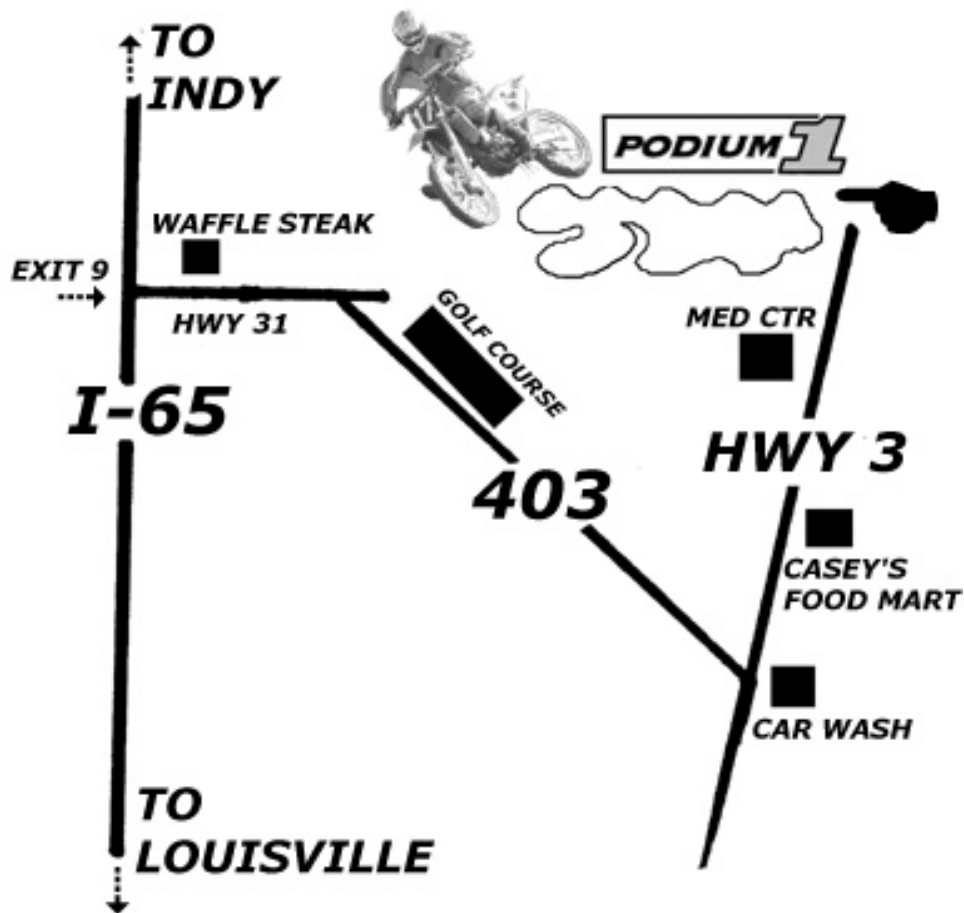

LOUISVILLE SAE MIDNIGHT MAYHEM

TRACK INFORMATION:

www.podium1.com

TRAVEL INFORMATION:

Podium1 MotoPlex
2921 Sunset Trail
Charlestown, IN 47111

[Map It](#)

...Directions

Take I-65 to exit #9 (Hwy 31). Go East on Hwy 31 through 2 stop lights. Right before the 3rd stoplight, take right on Hwy 403. Go 6 miles on Hwy 403 until it dead ends in Charlestown to Hwy 3. Take a left on Hwy 3 for approximately 4 miles. The Podium One MotoPlex will be on the left.