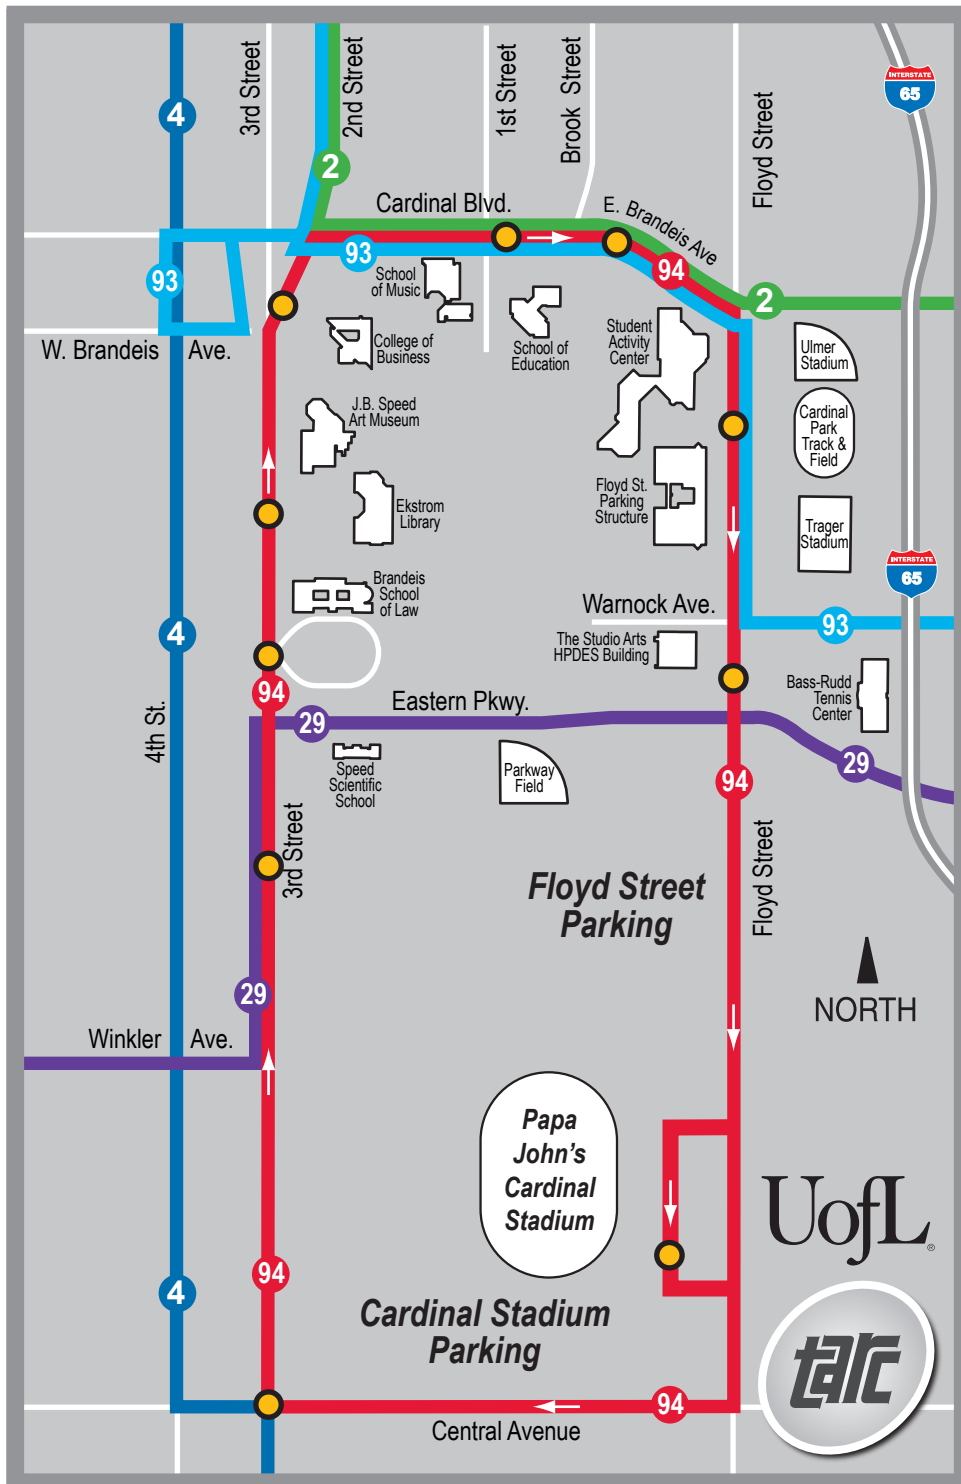

## Your UofL Cardinal Card just became MORE valuable!

With a current UofL Cardinal Card, you can ride anywhere, anytime on TARC at no cost to you. Just show the bus driver your card and you can access many areas of Louisville for employment, shopping and entertainment.

**94 Cardinal Shuttle** circulates campus from 6:40 a.m. to 9:30 p.m. (5:30 p.m. on Fridays) when UofL is in full session. However, there are many other routes that pass through campus for your convenience.

## Other Routes Serving UofL

### 2 Second Street

Service to:  
Louisville International Airport  
Downtown Louisville  
UPS Worldport  
Kentucky Expo Center