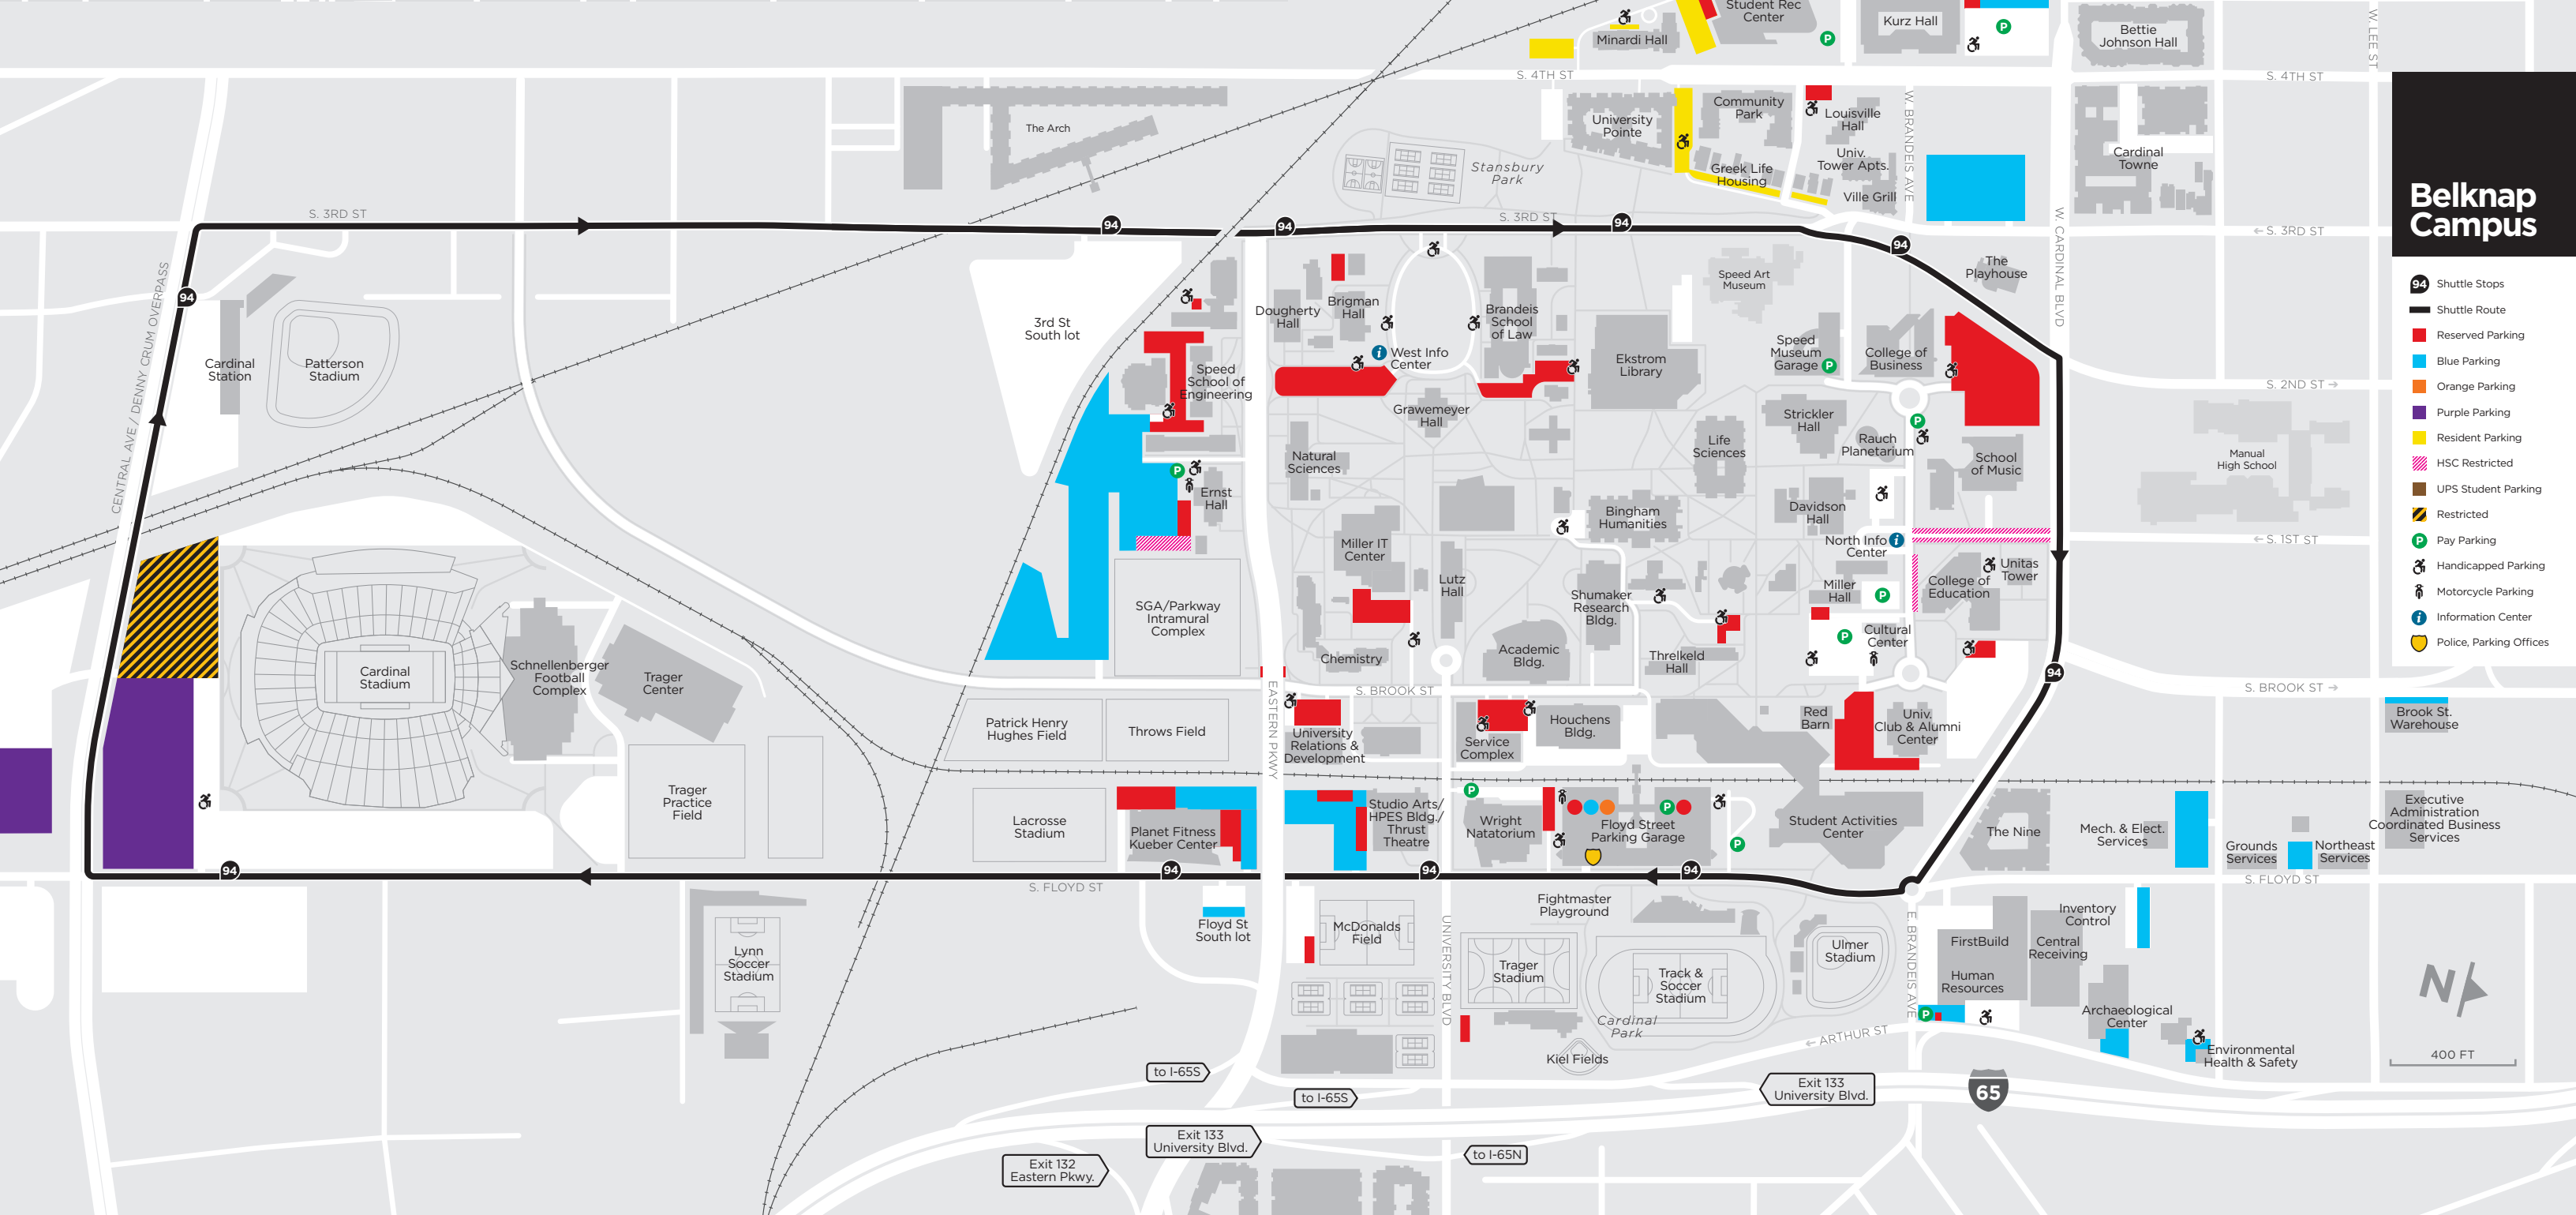

Health Sciences Center

- 96 Shuttle Stops
- Shuttle Route
- Reserved Parking
- Blue Parking
- White Parking
- Resident Parking
- Magenta Parking
- Belknap Restricted
- Pay Parking
- Handicapped Parking
- Motorcycle Parking
- Police, Parking Offices

Parking

Belknap and Health Sciences Center Campuses

Belknap Campus

- 94 Shuttle Stops
- Shuttle Route
- Reserved Parking
- Blue Parking
- Orange Parking
- Purple Parking
- Resident Parking
- HSC Restricted
- UPS Student Parking
- Restricted
- Pay Parking
- Handicapped Parking
- Motorcycle Parking
- Information Center
- Police, Parking Offices