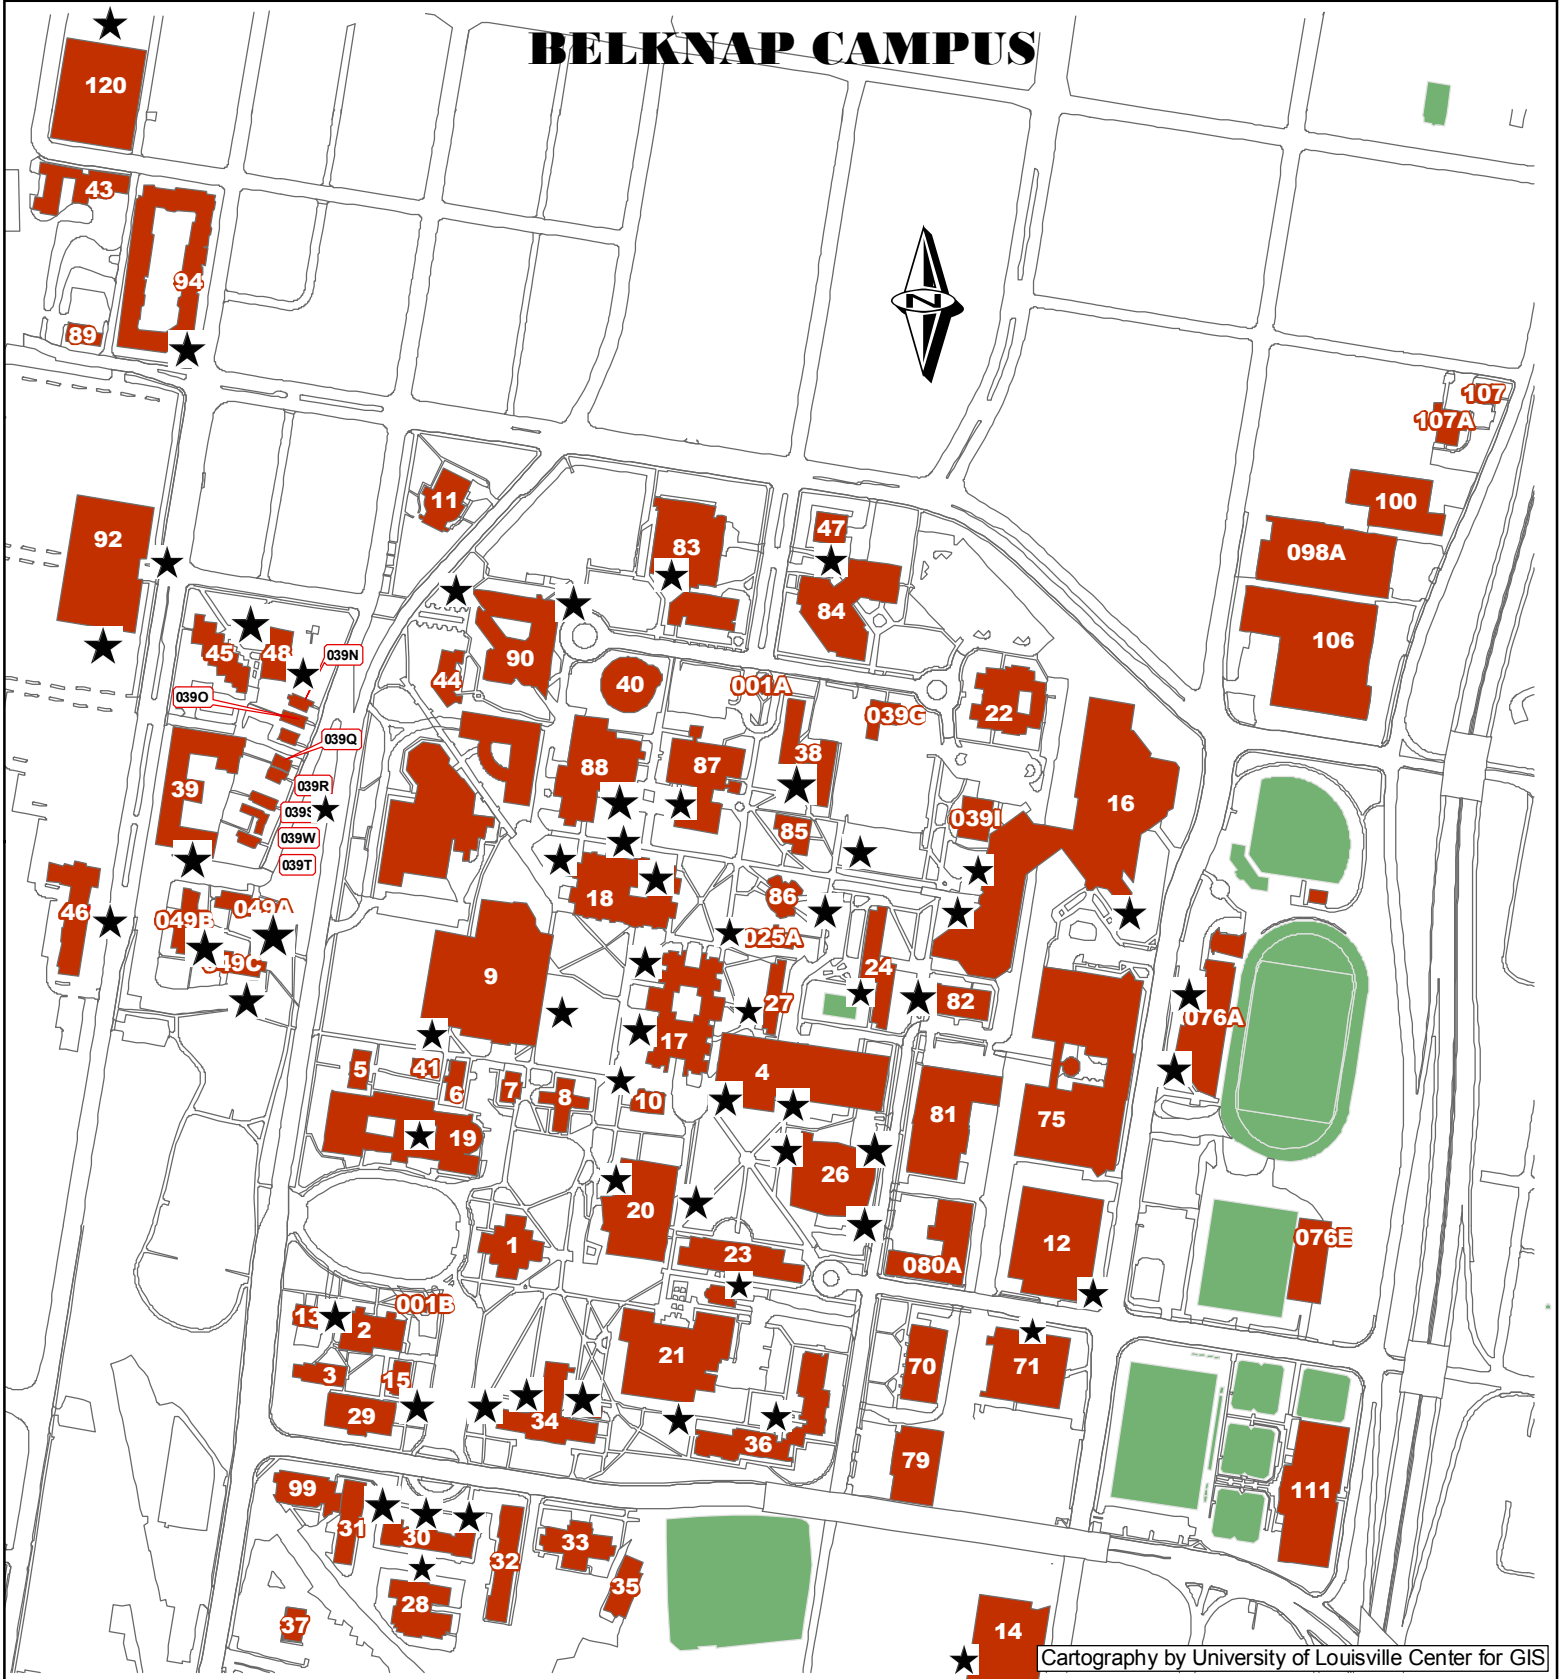

BELKNAP CAMPUS

Cartography by University of Louisville Center for GIS

1900 So. Fourth St. Dorm	92	Dev. & Univ Relation	79	Hughes Carpet Shop	103	Music School	83	Stevenson Hall	27
Arch Survey/Transport	100	Dougherty Hall	29	Hughes Ground Shop	101	Natural Sciences	34	Stoddard Johnston	77
Archives/Surplus Pro	98	Duthie Center for Eng.	28	Hughes Hydro-Tech	104	Oppenheimer Hall	5	Strickler Hall	88
Baptist Student Ctr	85	Early Learning Campus	120	Hughes Office Bldg.	102	Papa John's Cardinal	108	Studio Arts/Hper	71
Bass-Rudd Tennis Ctr	111	Ecumenical Center	86	Information Center South	1A	Parkway Fieldhouse	35	Swain Student Activities Ctr	16
Belknap Parking Gar.	75	Ehs Service Center	07A	Information Center North	1B	Patterson Hall	3	The Playhouse	11
Bettie Johnson Hall	94	Ekstrom Library	9	Inst Of Inter. Dev	15	Paul B. Lutz Hall	23	Threlkeld Hall	24
Billy Minardi Hall	46	Engineering Graphics	37	J.B. Speed Hall	30	Personnel/Payroll	106	Triangle Fraternity	390
Bingham Humanities	17	Ernst Hall	33	Johnny Unitas Tower	47	PI Beta Phi	39Q	University Club Bldg	22
Brigman Hall	2	Ford Hall	7	Johnston Building	77	Ralph Wright Natatorium	12	University Tower Apt	48
Brodski Hall	41	Fraternity A	49A	Jouett Hall	6	Red Barn	39I	Updc Univ Plan & Con	89
Cardinal Hall	46	Fraternity Bldg C	49C	Kappa Delta Sorority	39S	Robbins Hall	44	Urban Research Insti	43
Central Receiving	06A	Gardiner Hall	18	Lambda Chi	39W	Sackett Hall	31	Vogt Building	99
Chemistry Building	36	Gheens Sci/Rauch Pl	40	Life Sciences	18	Schneider Hall	20	W.S. Speed Hall	32
Chi Omega Sorority	39N	Gottschalk Hall	10	Longrun/Environment	107	School Of Business	90	Wilson Wyatt Hall	19
College Of Education	84	Grawemeyer Hall	1	Louisville Hall	45	Shumaker Research Bldg	4	Yum Center	14
Community Park	39	Health And Counseling	82	Mccandless Hall	13	Sigma Phi Epsilon	39R		
Crawford Gymnasium	26	Honors Dorm (B)	49B	Miller Hall	38	Solvent Storage	36A		
Davidson Hall	87	Honors Prog. Bldg.	25A	Miller Info Tec	21	Stadium Facilities	109		
Delta Zeta Sorority	39T	Houchens Building	81	Minority Affairs	39G	Steam & Chilled Water	70		