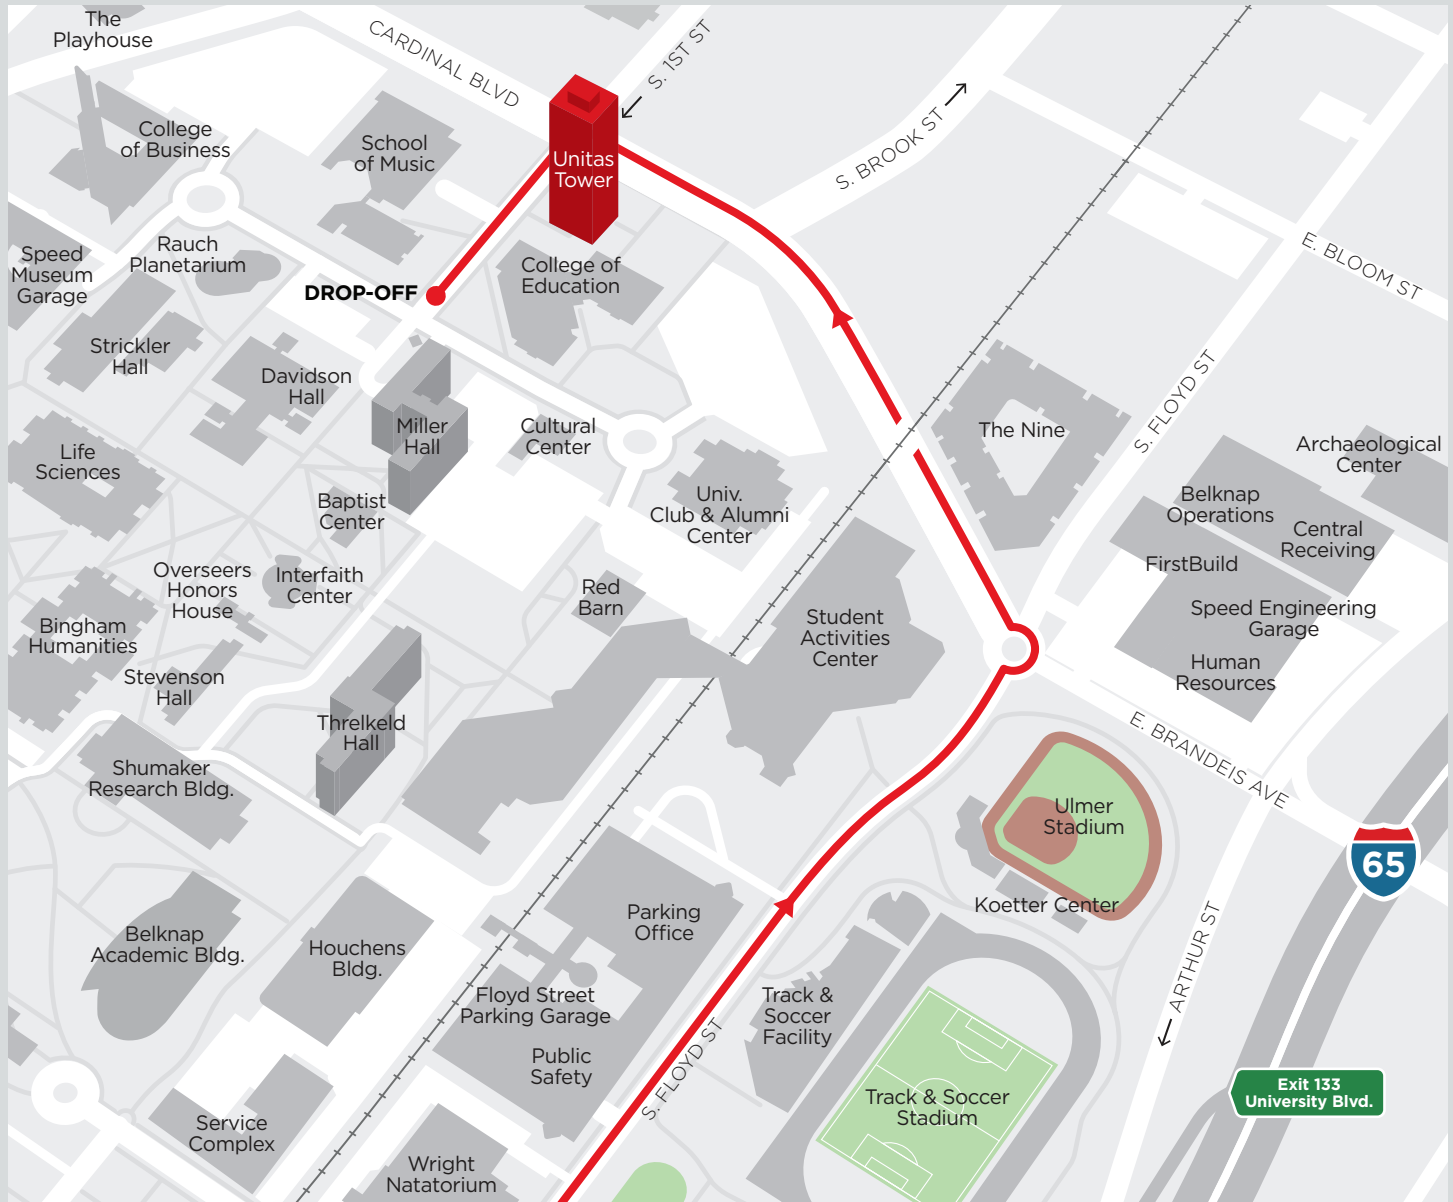

### DIRECTIONS:

(I-65 North is accessible from I-265 and I-264)

1. Take I-65 North (toward Indianapolis) to Exit 133 at University Boulevard.
2. Turn left at first traffic light (Arthur Street).
3. Turn right at second traffic light (S. Floyd Street).
4. Continue through two traffic lights and enter roundabout.
5. Exit roundabout at third right onto E. Brandeis Avenue.
6. Continue onto E. Cardinal Boulevard.
7. Go through traffic light at Brook Street.
8. Turn left into the North Entrance, which is directly between the School of Music and Unitas Tower (duPont Manual High School will be on your right).

\*\*If you reach the intersection of Cardinal Boulevard and Second Street, you have gone too far.\*\*

## NAVIGATION (TRAVELING I-65 SOUTH)

### DIRECTIONS:

(I-65 South is accessible from I-71 and I-64)

1. Take I-65 South (toward Nashville), to Exit 134 at Arthur Street.
2. Turn right at stop sign onto Brandeis Avenue and Cardinal Boulevard.
3. Continue into the roundabout.
4. Exit roundabout at second right onto E. Brandeis Avenue.
5. Continue onto E. Cardinal Boulevard.
6. Go through traffic light at Brook Street.
7. Turn left into the North Entrance, which is directly between the School of Music and Unitas Tower (duPont Manual High School will be on your right).