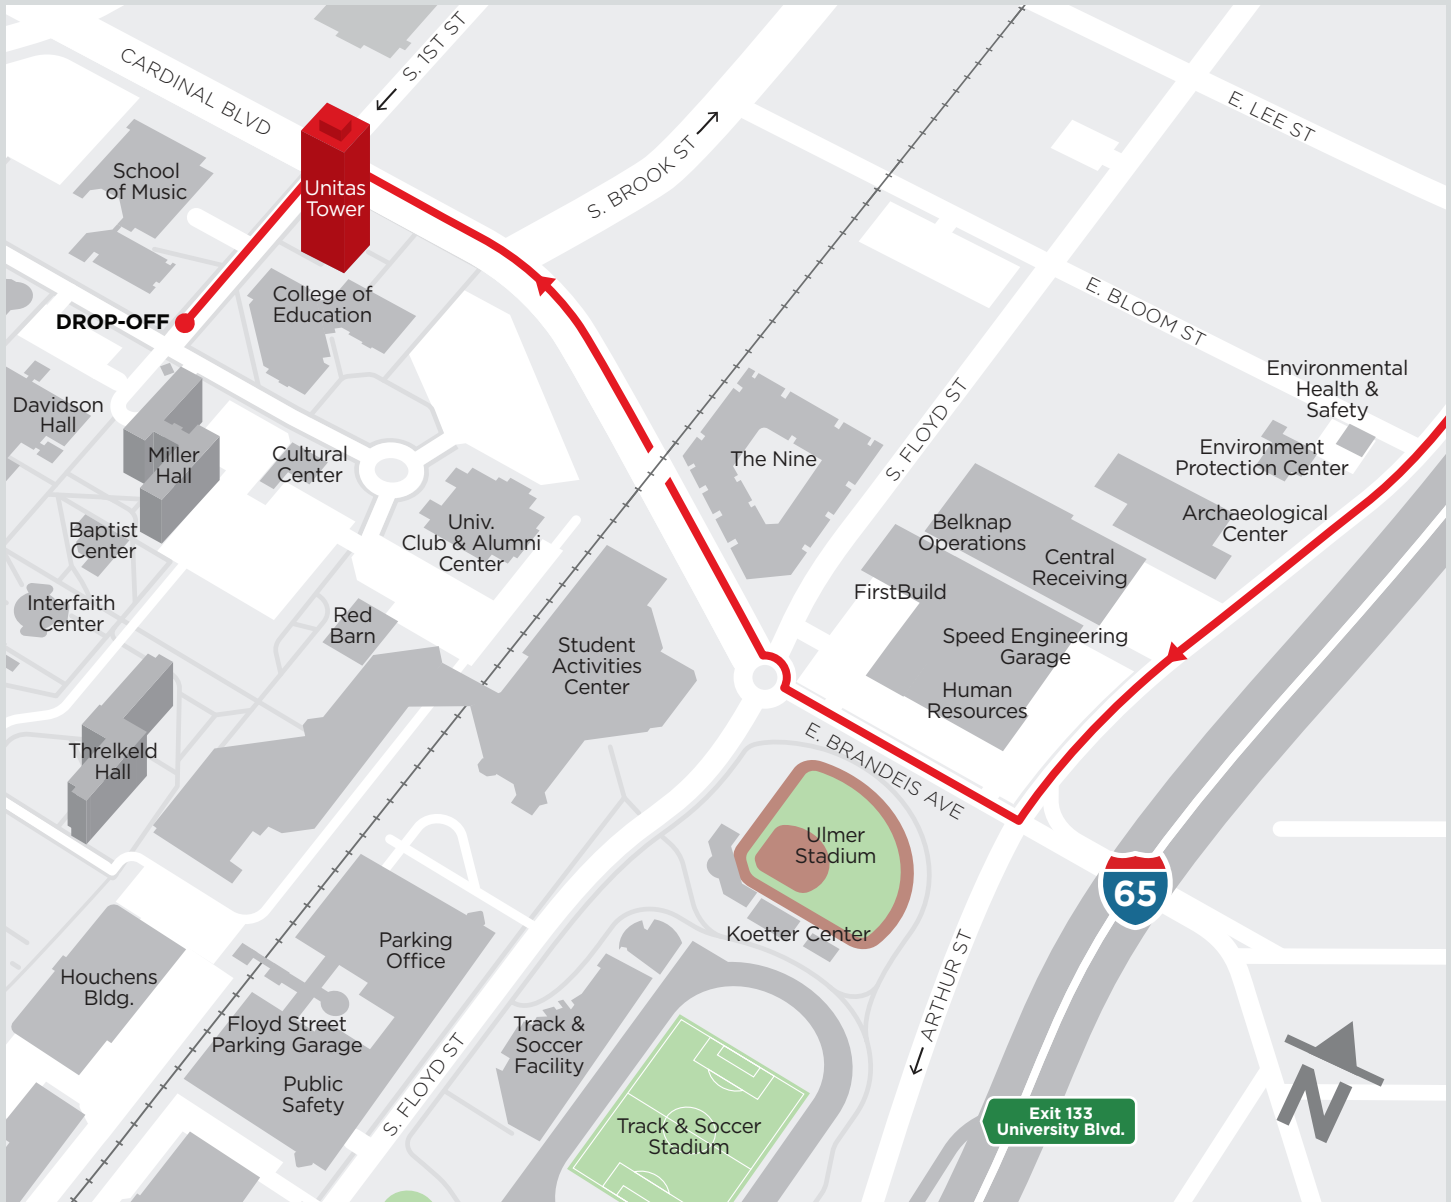

## NAVIGATION (TRAVELING I-65 NORTH)

### DIRECTIONS:

(I-65 North is accessible from I-265 and I-264)

1. Take I-65 North (toward Indianapolis) to Exit 133 at University Boulevard.
2. Turn left at first traffic light (Arthur Street).
3. Turn right at second traffic light (S. Floyd Street).
4. Continue through two traffic lights and enter roundabout.
5. Exit roundabout at third right onto E. Brandeis Avenue.
6. Continue onto E. Cardinal Boulevard.
7. Go through traffic light at Brook Street.
8. Turn left into the North Entrance, which is directly between the School of Music and Unitas Tower (duPont Manual High School will be on your right).

\*\*If you reach the intersection of Cardinal Boulevard and Second Street, you have gone too far.\*\*

### DIRECTIONS:

(I-65 South is accessible from I-71 and I-64)

1. Take I-65 South (toward Nashville), to Exit 134 at Arthur Street.
2. Turn right at stop sign onto Brandeis Avenue and Cardinal Boulevard.
3. Continue into the roundabout.
4. Exit roundabout at second right onto E. Brandeis Avenue.
5. Continue onto E. Cardinal Boulevard.
6. Go through traffic light at Brook Street.
7. Turn left into the North Entrance, which is directly between the School of Music and Unitas Tower (duPont Manual High School will be on your right).