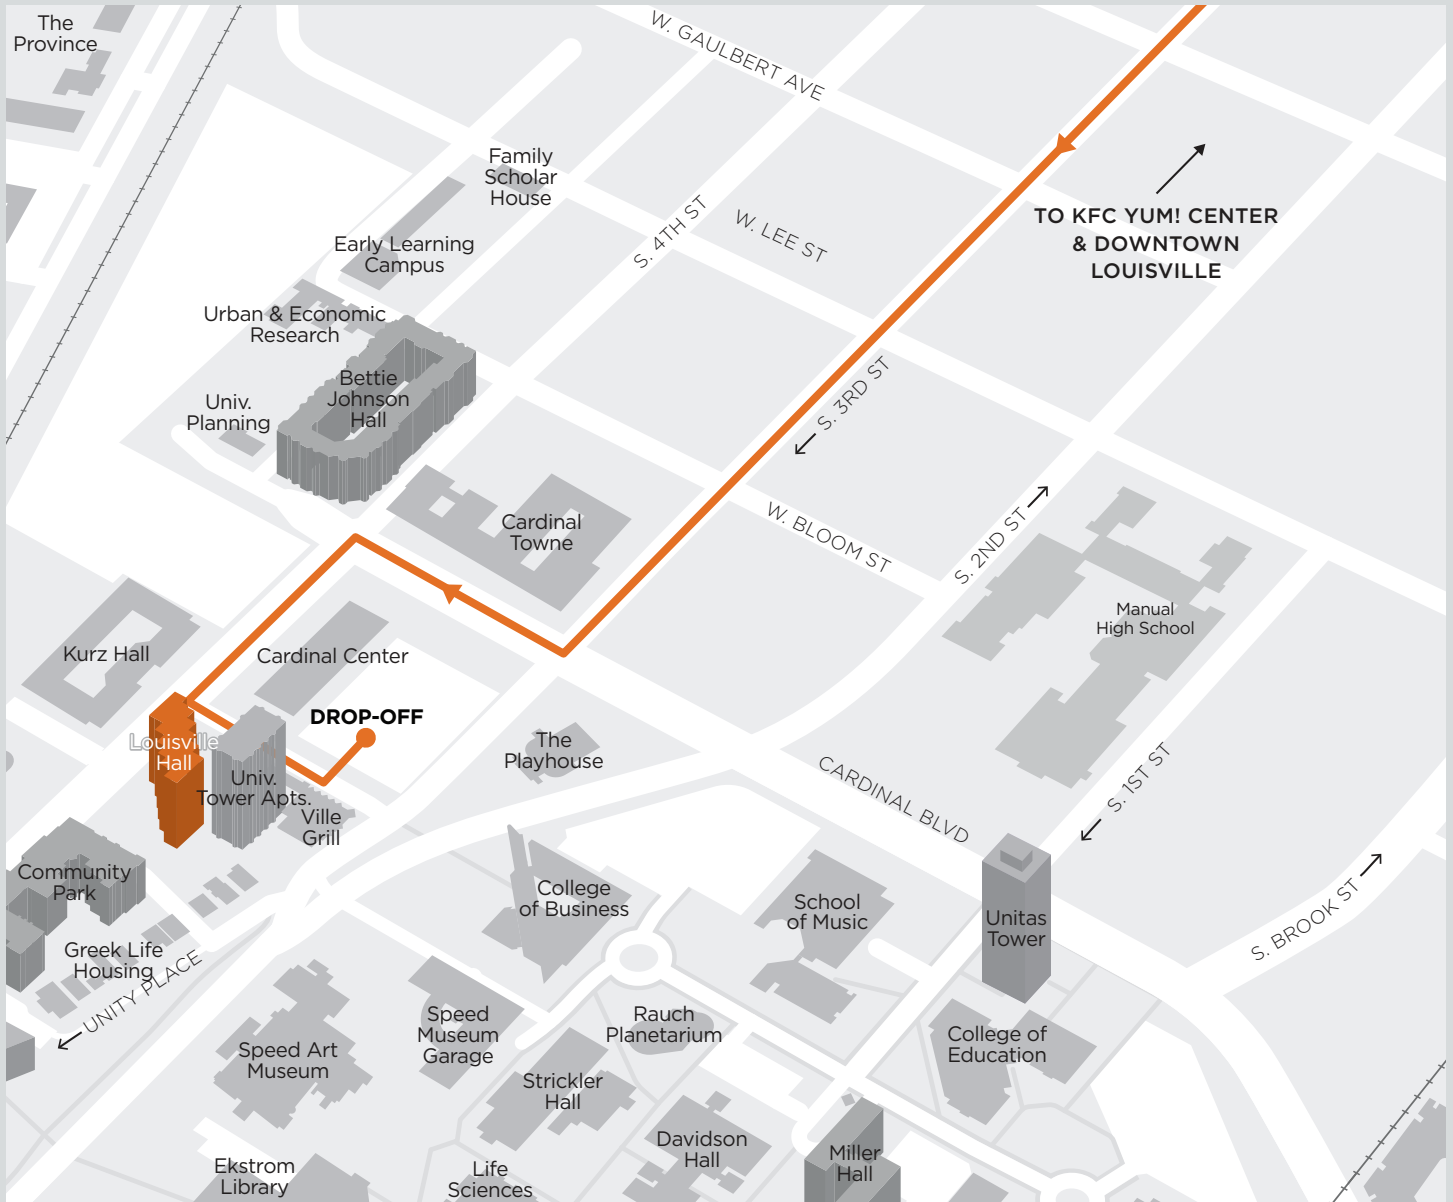

## NAVIGATION (TRAVELING I-65 NORTH)

### DIRECTIONS:

(I-65 North is accessible from I-265 and I-264)

1. Take I-65 North (toward Indianapolis) to Exit 132 at Eastern Parkway.
2. Turn right onto Crittenden Drive (Denny's will be on your right).
3. Drive across railroad tracks and underneath I-65.
4. Turn right at first traffic light onto Central Avenue.
5. Turn right at third traffic light onto Fourth Street.
6. Continue through three traffic lights; Drive underneath railroad tracks; continue through two more traffic lights.
7. Take right at third traffic light onto W. Brandeis Avenue.
8. Proceed into parking lot.

## NAVIGATION (TRAVELING I-65 SOUTH)

### DIRECTIONS:

(I-65 South is accessible from I-71 and I-64)

1. Take I-65 South (toward Nashville), to Exit 135 at St. Catherine West.
2. Veer to the right when exiting 65 onto St. Catherine West.
3. Make left at the fourth traffic light onto Fourth Street.
4. Continue through seven traffic lights.
5. Turn left at eighth traffic light onto W. Brandeis Avenue.
6. Proceed into parking lot and follow signs.