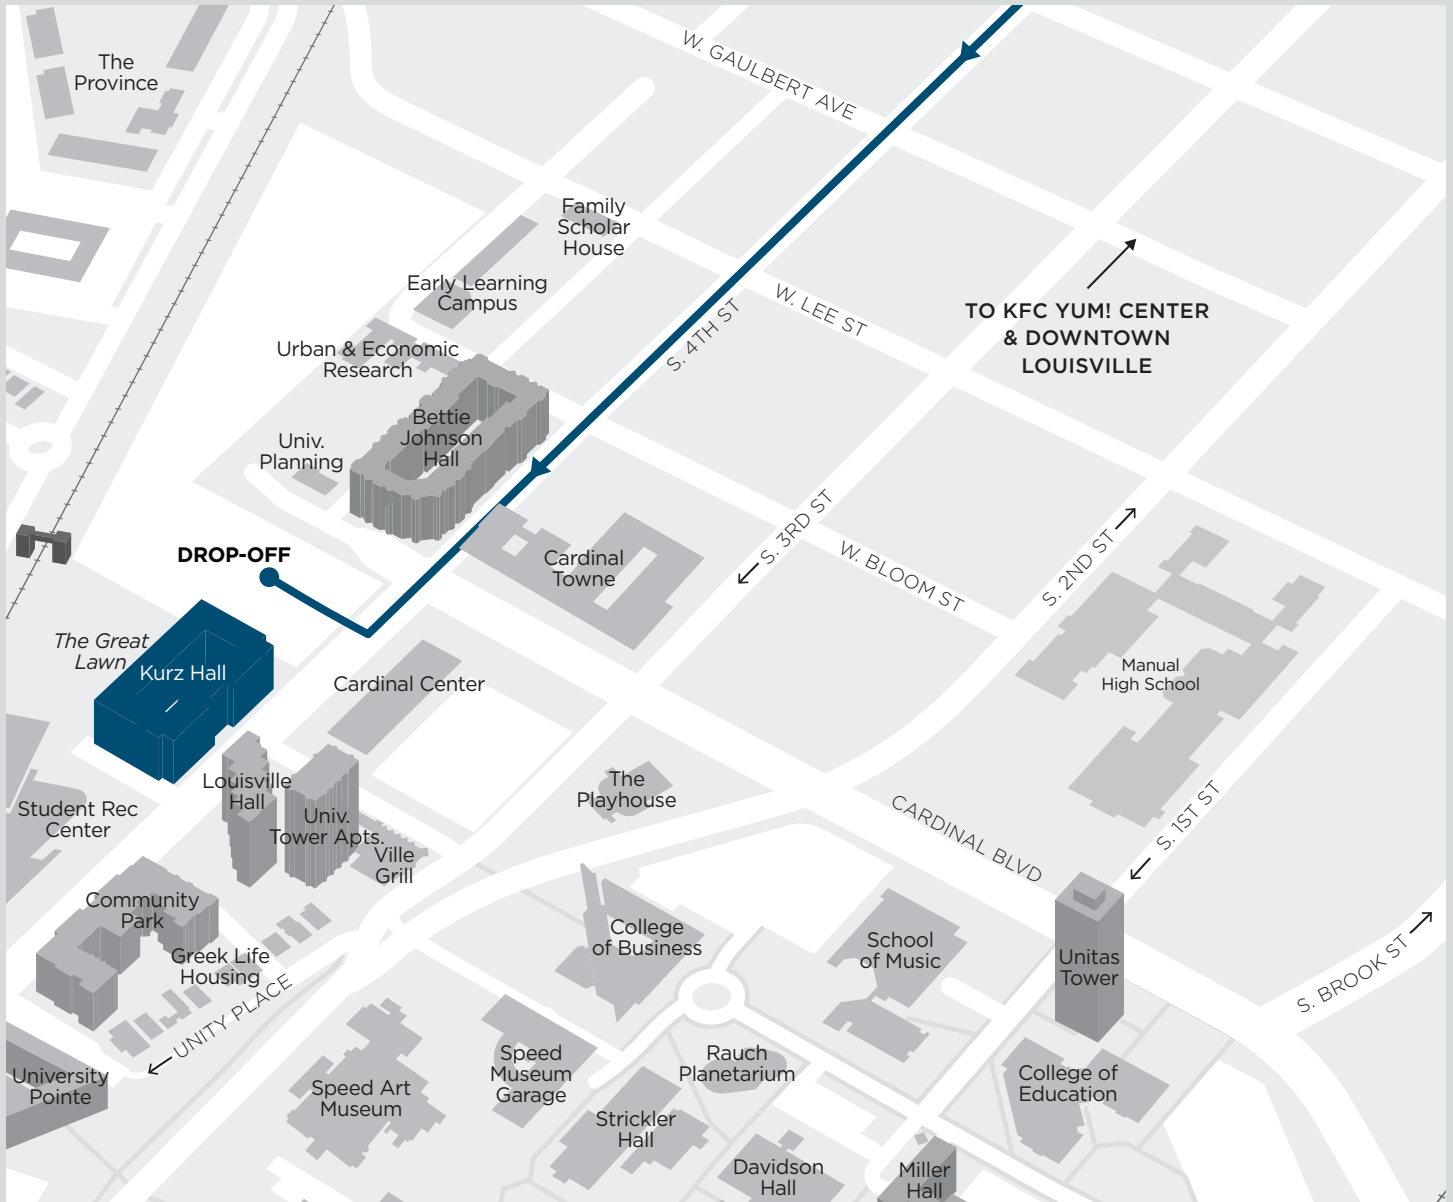

NAVIGATION (TRAVELING I-65 NORTH)

DIRECTIONS:

(I-65 North is accessible from I-265 and I-264)

1. Take I-65 North (toward Indianapolis) to Exit 133 at University Boulevard.
2. Turn left at first traffic light onto University Boulevard.
3. Turn right at second traffic light (S. Floyd Street).
4. Continue through two traffic lights and enter roundabout.
5. Exit roundabout at third right onto E. Brandeis Avenue.
6. Continue onto E. Cardinal Boulevard.
7. Cross through fourth traffic light at Fourth Street and Cardinal Boulevard (Bettie Johnson will be on your right; Kurz will be on your left).
8. Proceed into parking lot and follow signs.

NAVIGATION (TRAVELING I-65 SOUTH)

DIRECTIONS:

(I-65 South is accessible from I-71 and I-64)

1. Take I-65 South (toward Nashville), to Exit 135 at St. Catherine West.
2. Veer to the right when exiting 65 onto St. Catherine West.
3. Make left at the fourth traffic light (Fourth Street).
4. Continue through six traffic lights.
5. Turn right at seventh traffic light at Fourth Street and Cardinal Boulevard onto Cardinal Boulevard (Bettie Johnson will be on your right; Kurz will be on your left).
6. Proceed into parking lot and follow signs