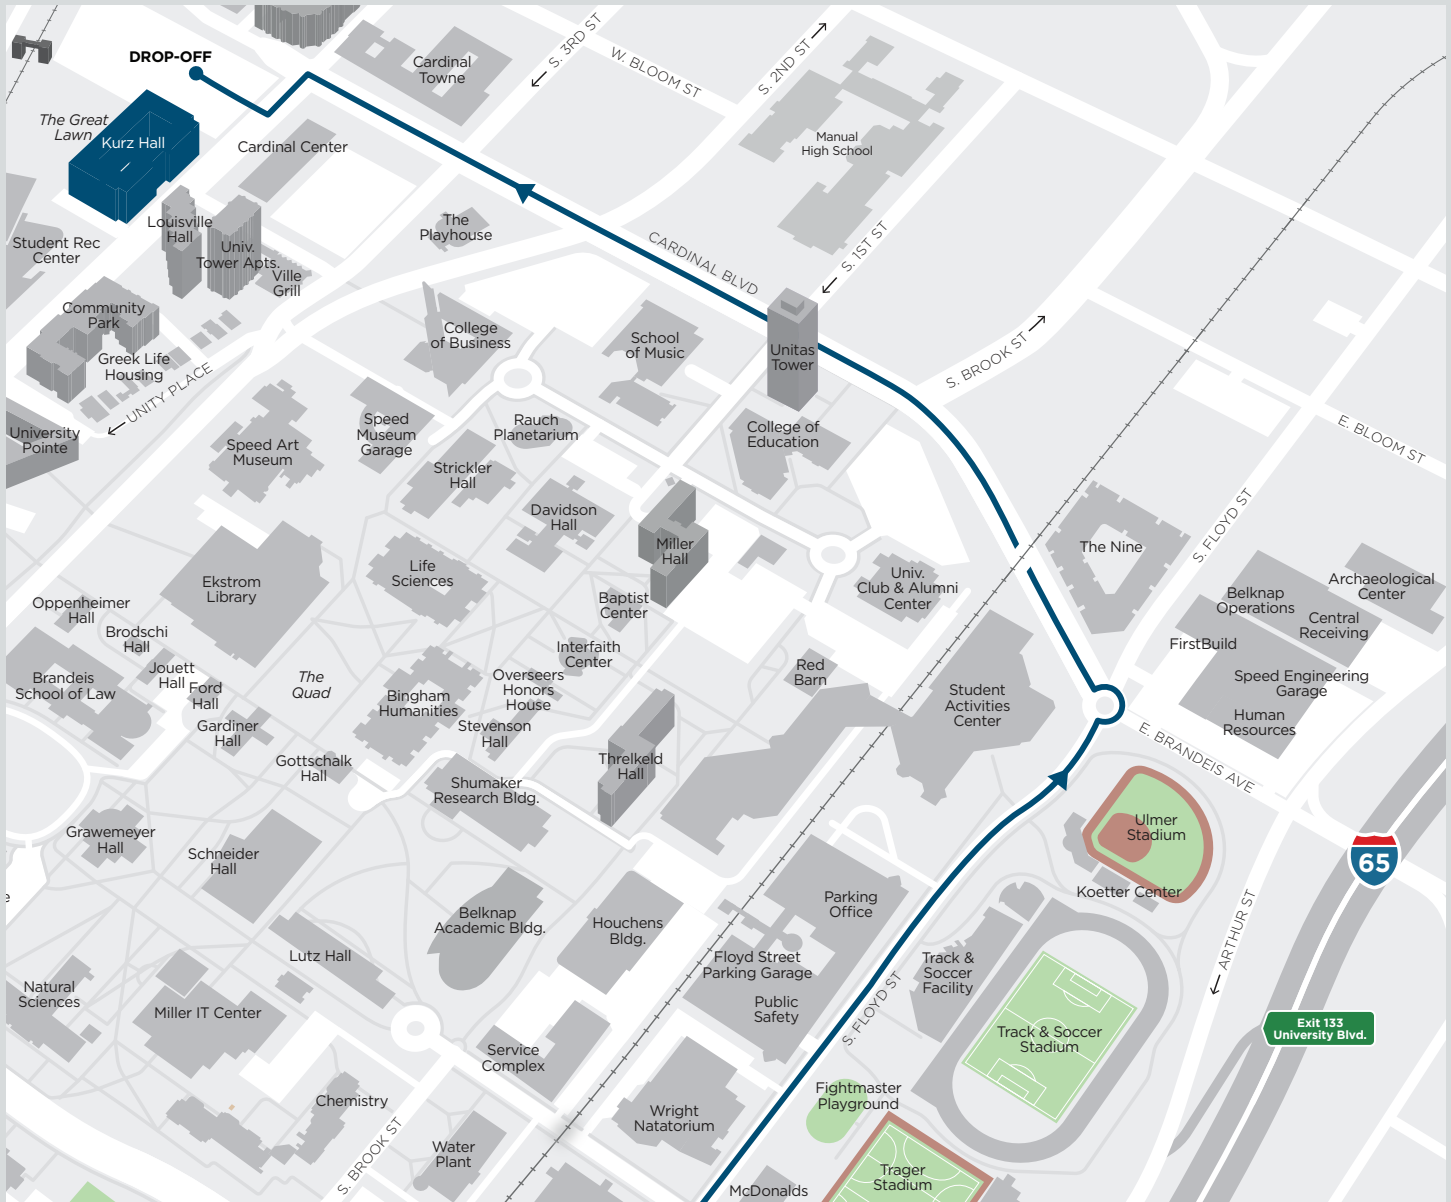

NAVIGATION (TRAVELING I-65 NORTH)

DIRECTIONS:

(I-65 North is accessible from I-265 and I-264)

1. Take I-65 North (toward Indianapolis) to Exit 133 at University Boulevard.
2. Turn left at first traffic light onto University Boulevard.
3. Turn right at second traffic light (S. Floyd Street).
4. Continue through two traffic lights and enter roundabout.
5. Exit roundabout at third right onto E. Brandeis Avenue.
6. Continue onto E. Cardinal Boulevard.
7. Cross through fourth traffic light at Fourth Street and Cardinal Boulevard (Bettie Johnson will be on your right; Kurz will be on your left).
8. Proceed into parking lot and follow signs.

NAVIGATION (TRAVELING I-65 SOUTH)

DIRECTIONS:

(I-65 South is accessible from I-71 and I-64)

1. Take I-65 South (toward Nashville), to Exit 135 at St. Catherine West.
2. Veer to the right when exiting 65 onto St. Catherine West.
3. Make left at the fourth traffic light (Fourth Street).
4. Continue through six traffic lights.
5. Turn right at seventh traffic light at Fourth Street and Cardinal Boulevard onto Cardinal Boulevard (Bettie Johnson will be on your right; Kurz will be on your left).
6. Proceed into parking lot and follow signs