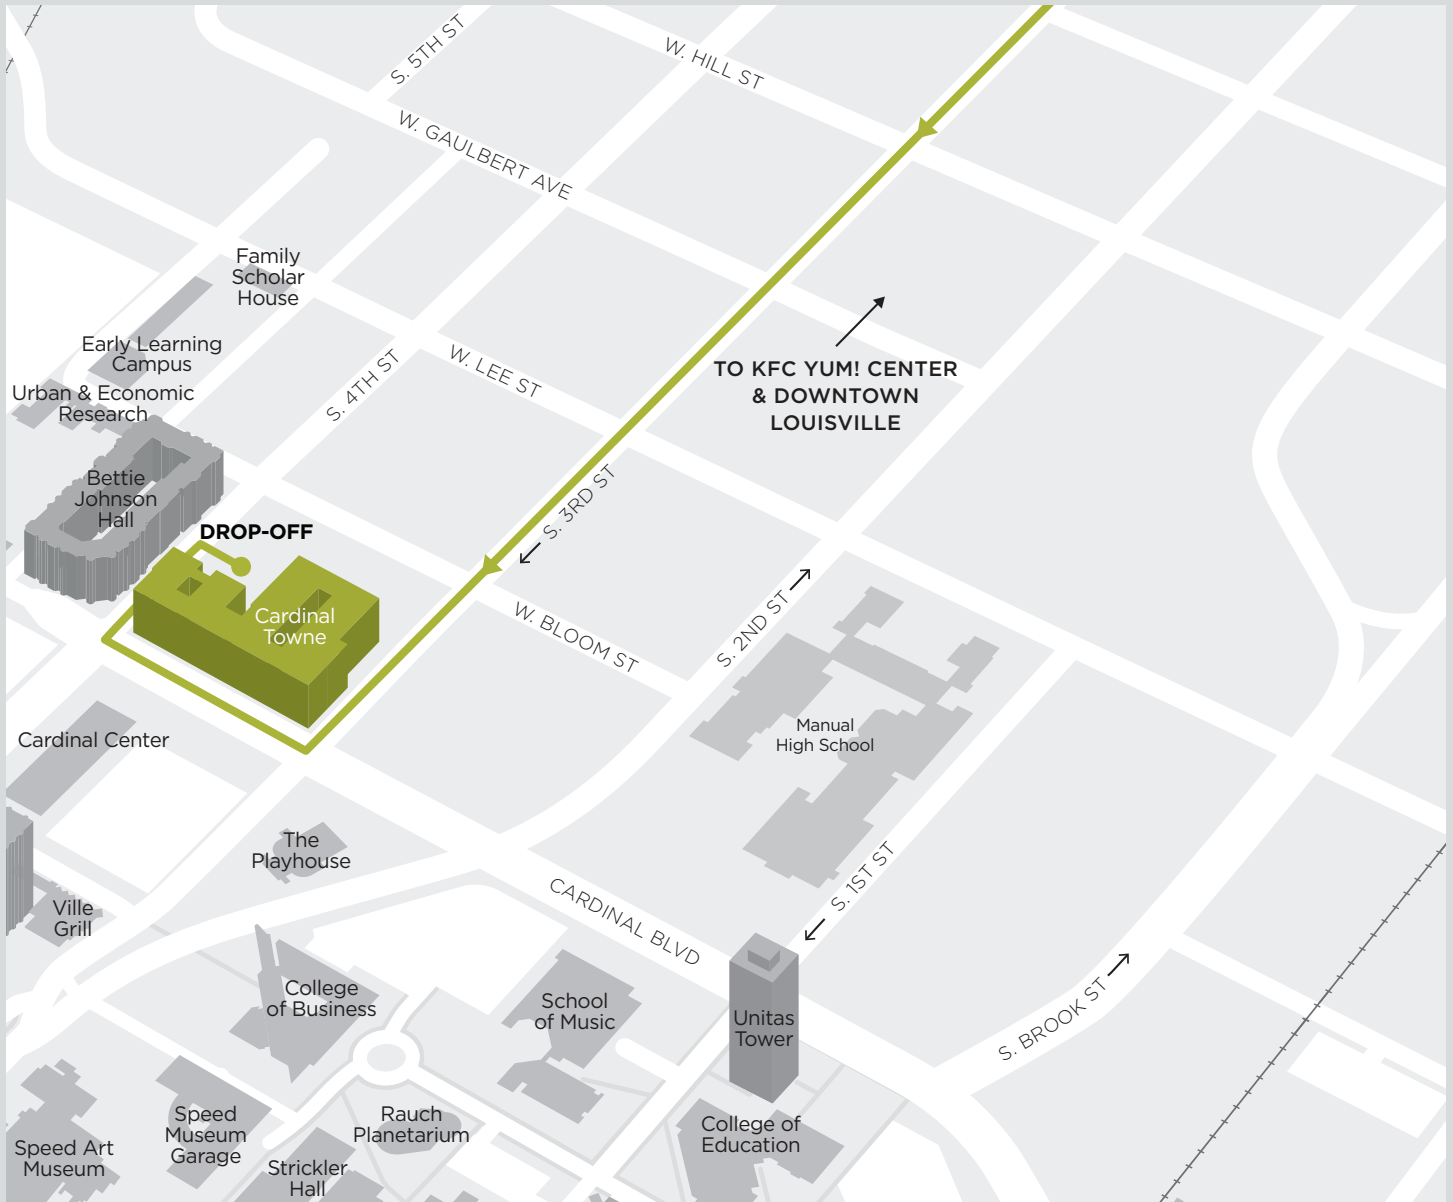

NAVIGATION (TRAVELING I-65 NORTH)

DIRECTIONS:

(I-65 North is accessible from I-265 and I-264)

1. Take I-65 North (toward Indianapolis) to Exit 133 at University Boulevard.
2. Turn left at first traffic light onto University Boulevard.
3. Turn right at second traffic light onto S. Floyd Street.
4. Continue through two traffic lights and enter roundabout.
5. Exit roundabout at third right onto E. Brandeis Avenue.
6. Continue onto E. Cardinal Boulevard.
7. Turn right at fourth traffic light (Fourth Street and Cardinal Boulevard).
8. Turn right into first driveway (between the two Cardinal Towne buildings).

NAVIGATION (TRAVELING I-65 SOUTH)

DIRECTIONS:

(I-65 South is accessible from I-71 and I-64)

1. Take I-65 South (toward Nashville), to Exit 135 at St. Catherine West.
2. Veer to the right when exiting 65 onto St. Catherine West.
3. Take left at third traffic light onto Third Street.
4. Continue through five traffic lights.
5. Take right at sixth traffic light (Third Street and Cardinal Boulevard) and stay in right hand lane.
6. Take right at first traffic light (Fourth Street).
7. Turn right into first driveway (between the two Cardinal Towne buildings).