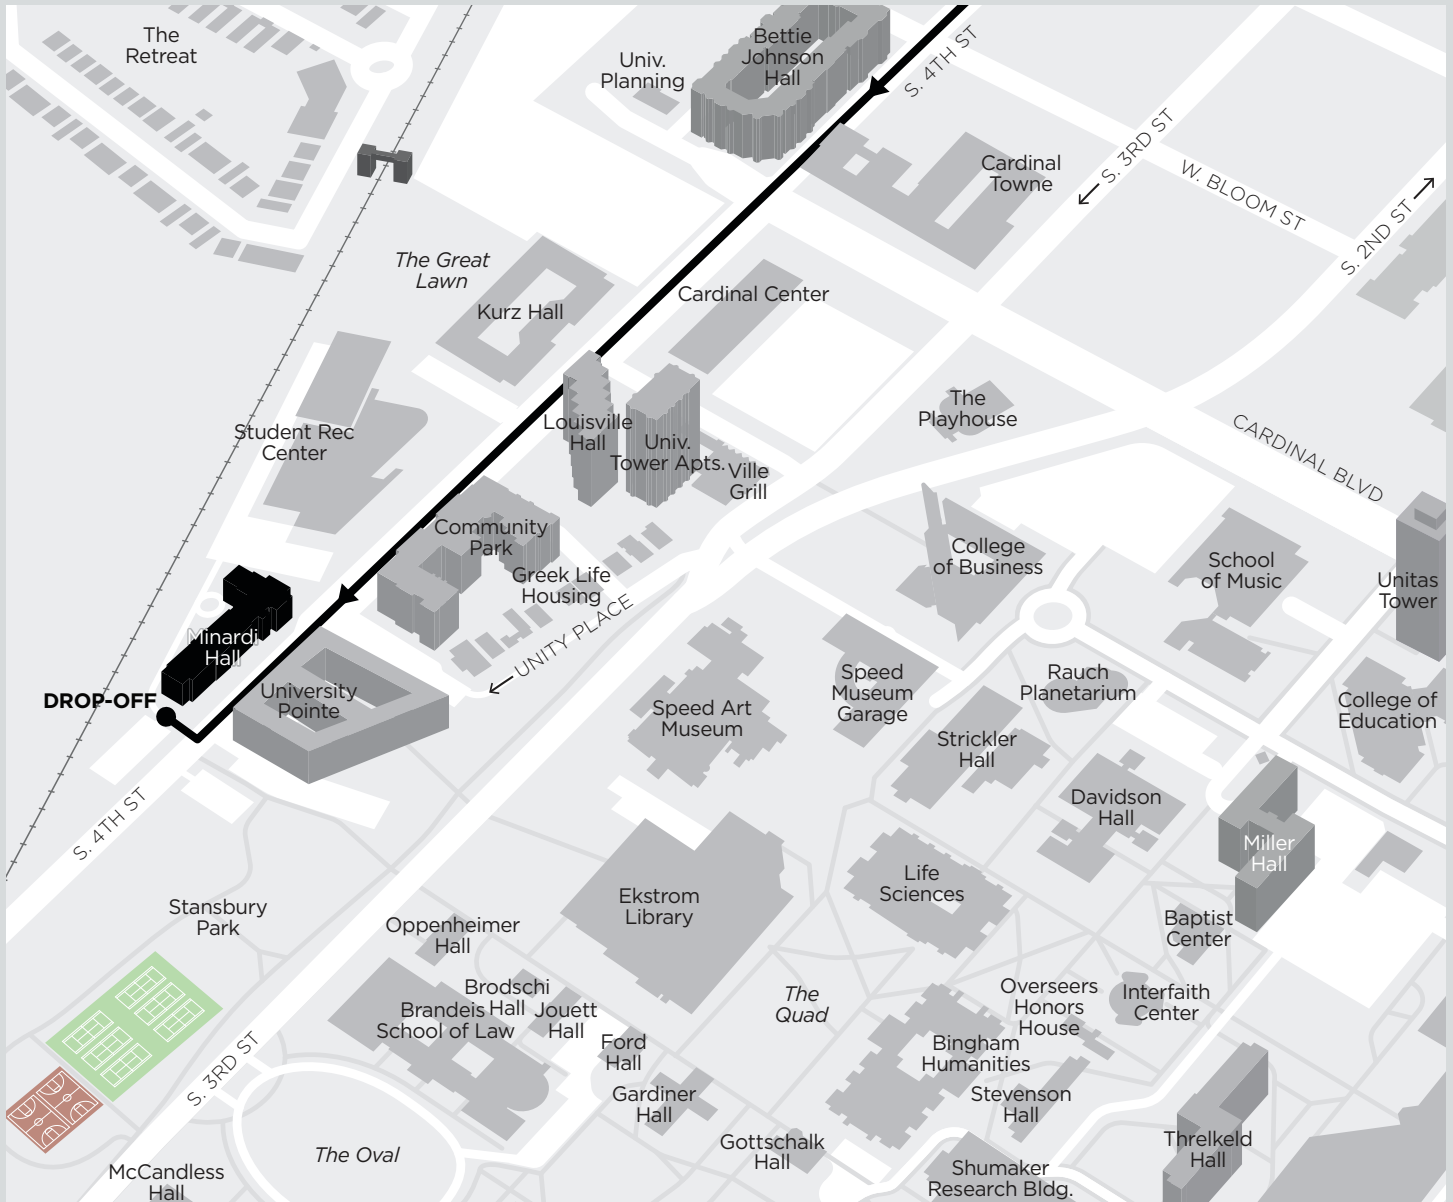

NAVIGATION (TRAVELING I-65 NORTH)

DIRECTIONS:

(I-65 North is accessible from I-265 and I-264)

1. Take I-65 North (toward Indianapolis) to Exit 133 at University Boulevard.
2. Turn left at first traffic light onto University Boulevard.
3. Turn right at second traffic light (S. Floyd Street).
4. Continue through two traffic lights and enter roundabout.
5. Exit roundabout at third right onto E. Brandeis Avenue.
6. Continue onto E Cardinal Boulevard.
7. Take a left at fourth traffic light (Fourth Street).
8. Continue straight and through two lights.
9. Turn right at third light into the Billy Minardi parking lot and drive behind Billy Minardi Hall.

NAVIGATION (TRAVELING I-65 SOUTH)

DIRECTIONS:

(I-65 South is accessible from I-71 and I-64)

1. Take I-65 South (toward Nashville), to Exit 135 at St. Catherine West.
2. Veer to the right when exiting 65 onto St. Catherine West.
3. Make left at the fourth traffic light (Fourth Street).
4. Continue through seven traffic lights (seventh being Cardinal Blvd. light).
5. Continue on Fourth Street through two traffic lights.
6. Turn right at third traffic light into the Billy Minardi parking lot and drive behind Billy Minardi Hall.