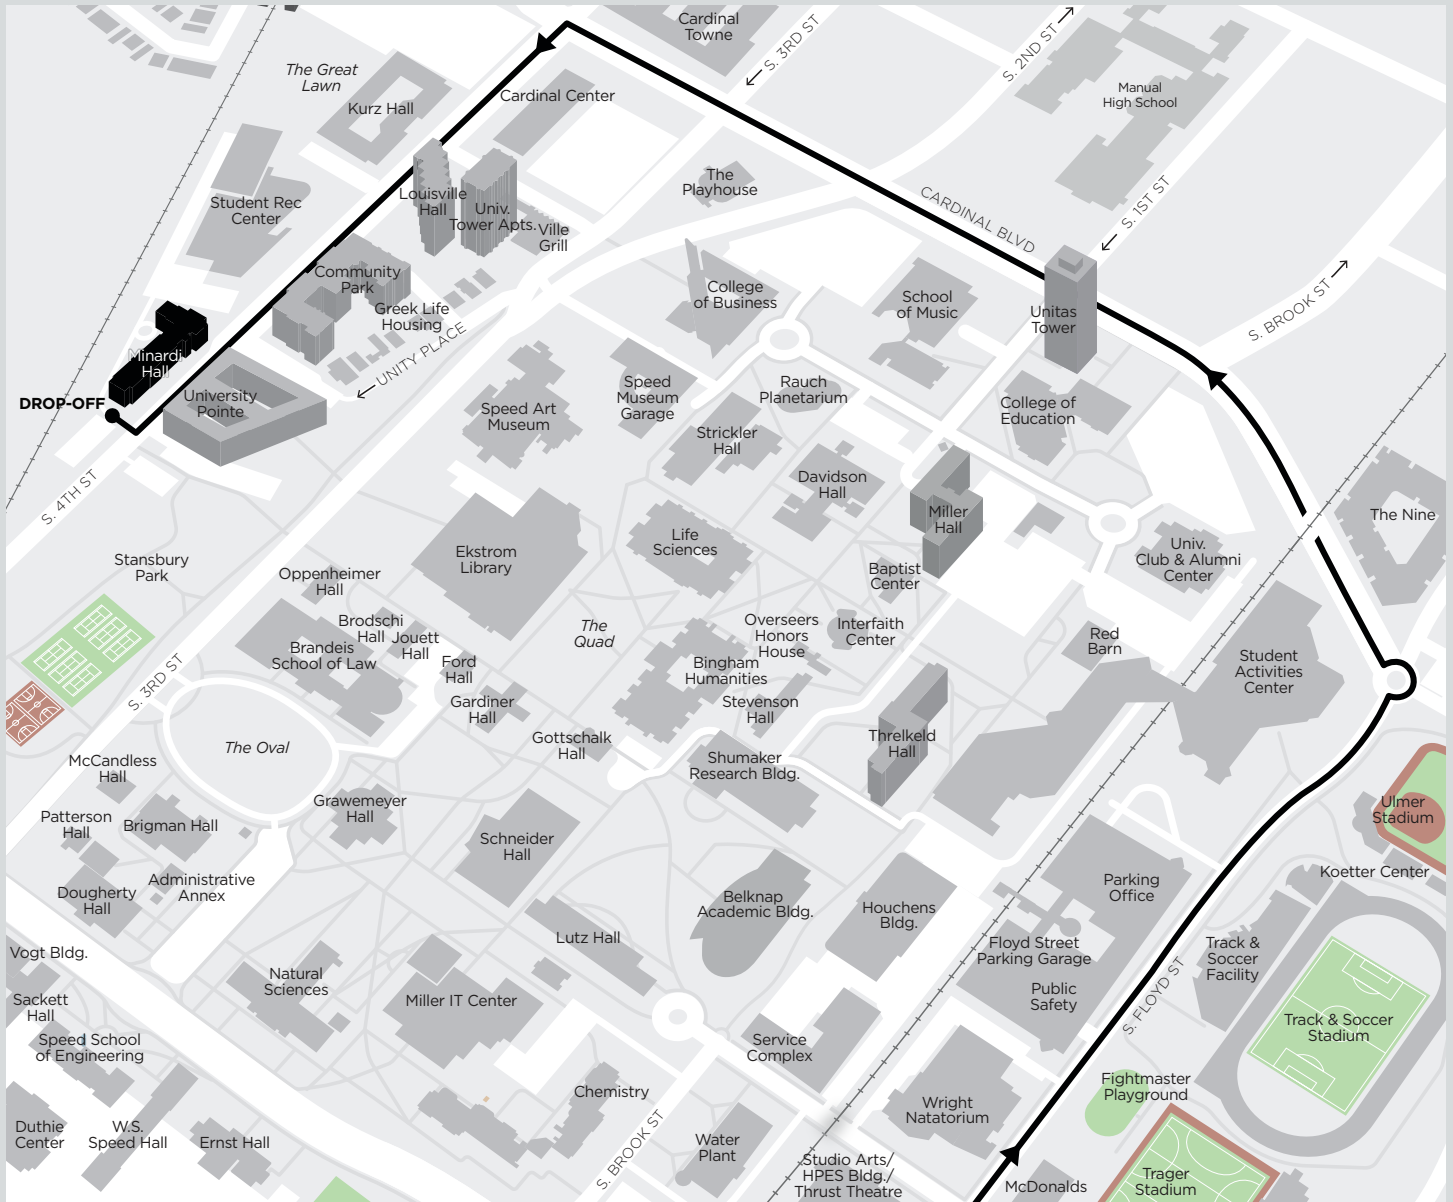

NAVIGATION (TRAVELING I-65 NORTH)

DIRECTIONS:

(I-65 North is accessible from I-265 and I-264)

1. Take I-65 North (toward Indianapolis) to Exit 133 at University Boulevard.
2. Turn left at first traffic light onto University Boulevard.
3. Turn right at second traffic light (S. Floyd Street).
4. Continue through two traffic lights and enter roundabout.
5. Exit roundabout at third right onto E. Brandeis Avenue.
6. Continue onto E Cardinal Boulevard.
7. Take a left at fourth traffic light (Fourth Street).
8. Continue straight and through two lights.
9. Turn right at third light into the Billy Minardi parking lot and drive behind Billy Minardi Hall.

NAVIGATION (TRAVELING I-65 SOUTH)

DIRECTIONS:

(I-65 South is accessible from I-71 and I-64)

1. Take I-65 South (toward Nashville), to Exit 135 at St. Catherine West.
2. Veer to the right when exiting 65 onto St. Catherine West.
3. Make left at the fourth traffic light (Fourth Street).
4. Continue through seven traffic lights (seventh being Cardinal Blvd. light).
5. Continue on Fourth Street through two traffic lights.
6. Turn right at third traffic light into the Billy Minardi parking lot and drive behind Billy Minardi Hall.