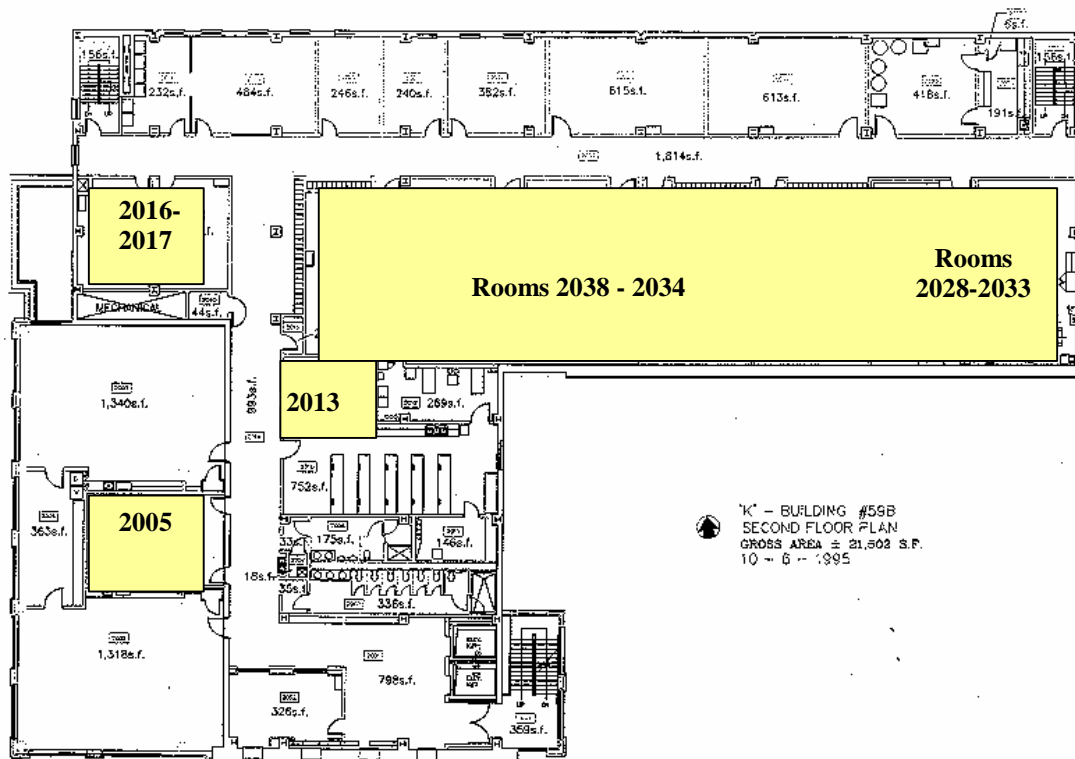

K Wing Tornado Drill - March 4, 2008

DO YOU KNOW WHAT TO DO?

During a Tornado Warning immediately move to the safe havens identified below:

Highlighted Areas are Safe Areas

If you have any questions contact DEHS at 852-6670.